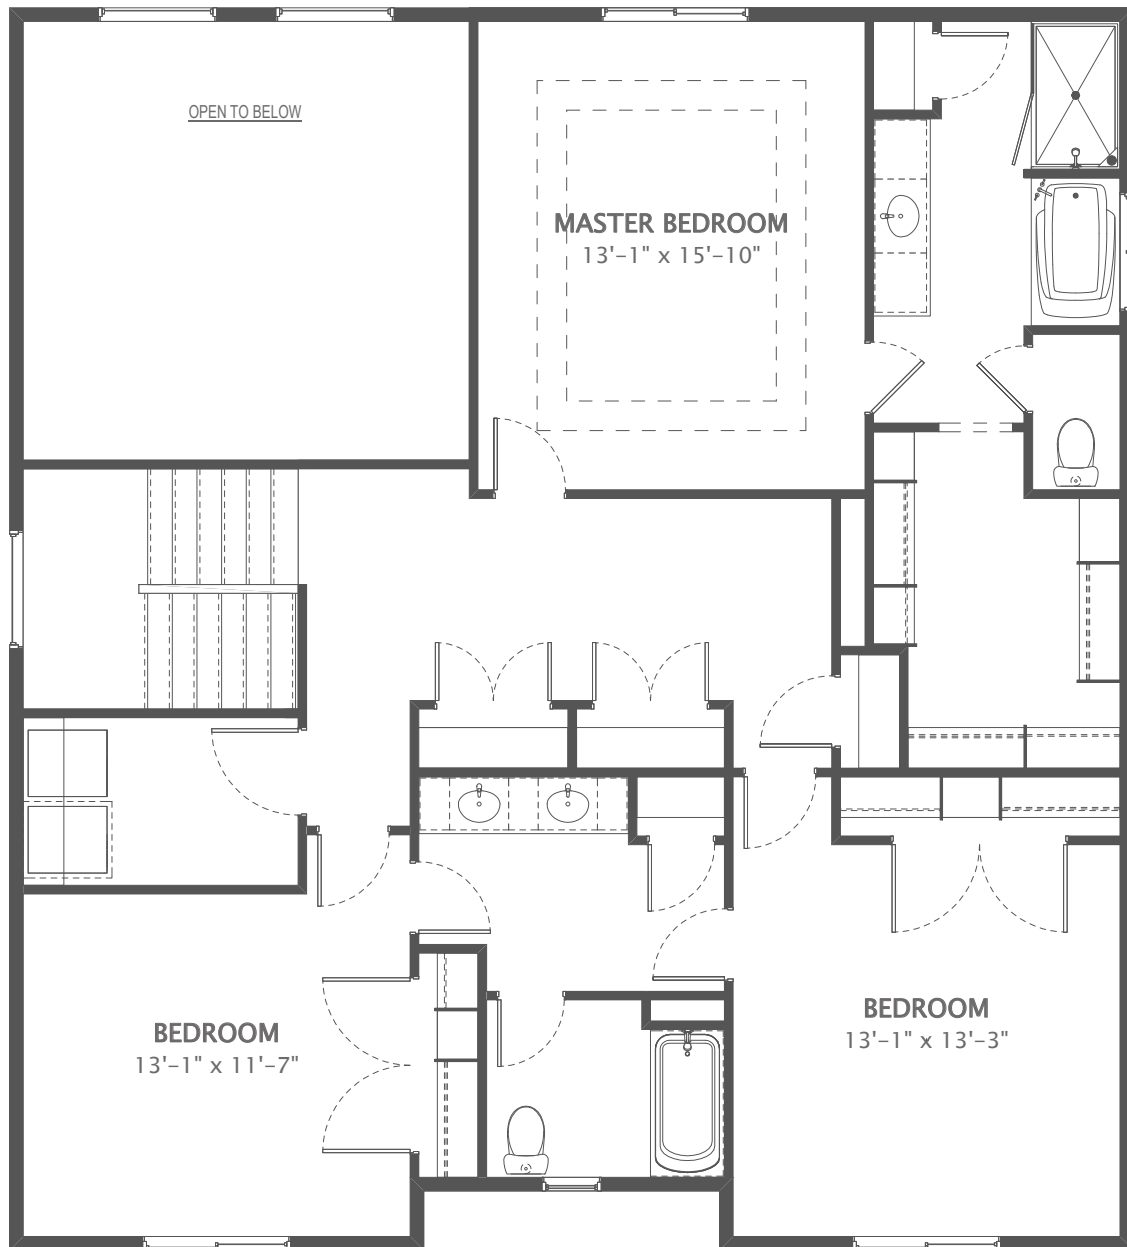

ARLINGTON

Total Finished Area	2479 sf
Main Floor	1141 sf
Upper Floor	1338 sf
Optional Basement	1153 sf
Total Area of Home	3632 sf

ARLINGTON

Main Floor

ARLINGTON

Upper Floor

ARLINGTON

Basement Floor