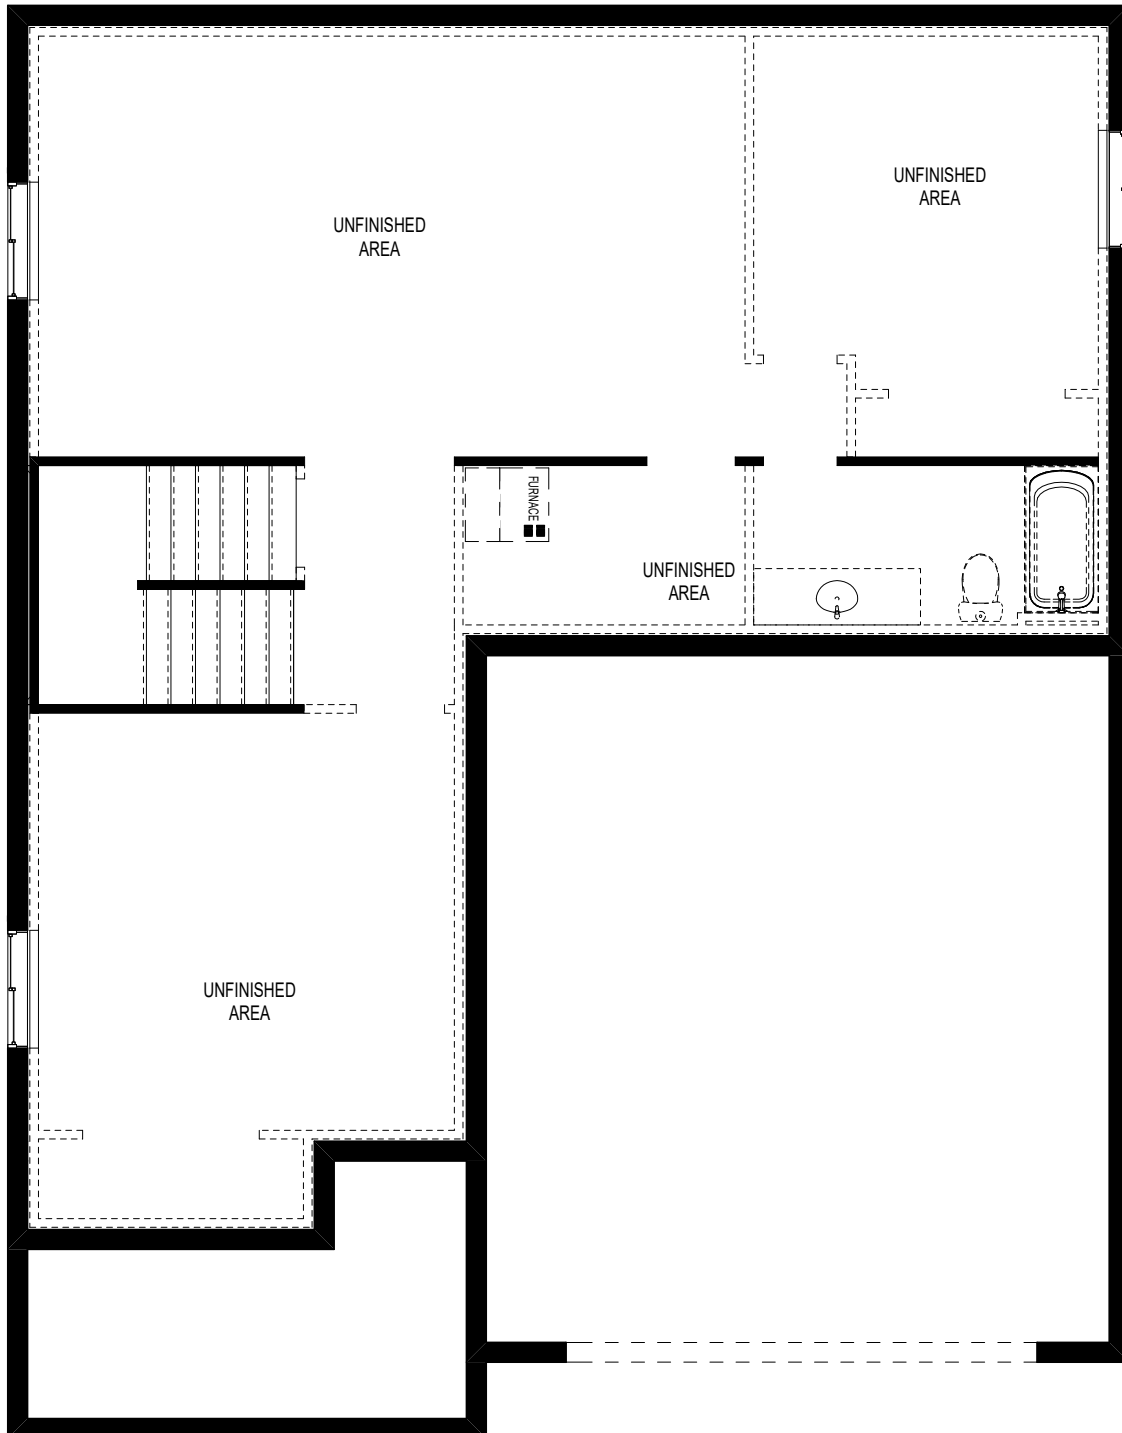

ARLINGTON

Total Finished Area	2479 sf
Main Floor	1141 sf
Upper Floor	1338 sf
Optional Basement	1153 sf
Total Area of Home	3632 sf

ARLINGTON

Main Floor

ARLINGTON

Upper Floor

ARLINGTON

Basement Floor