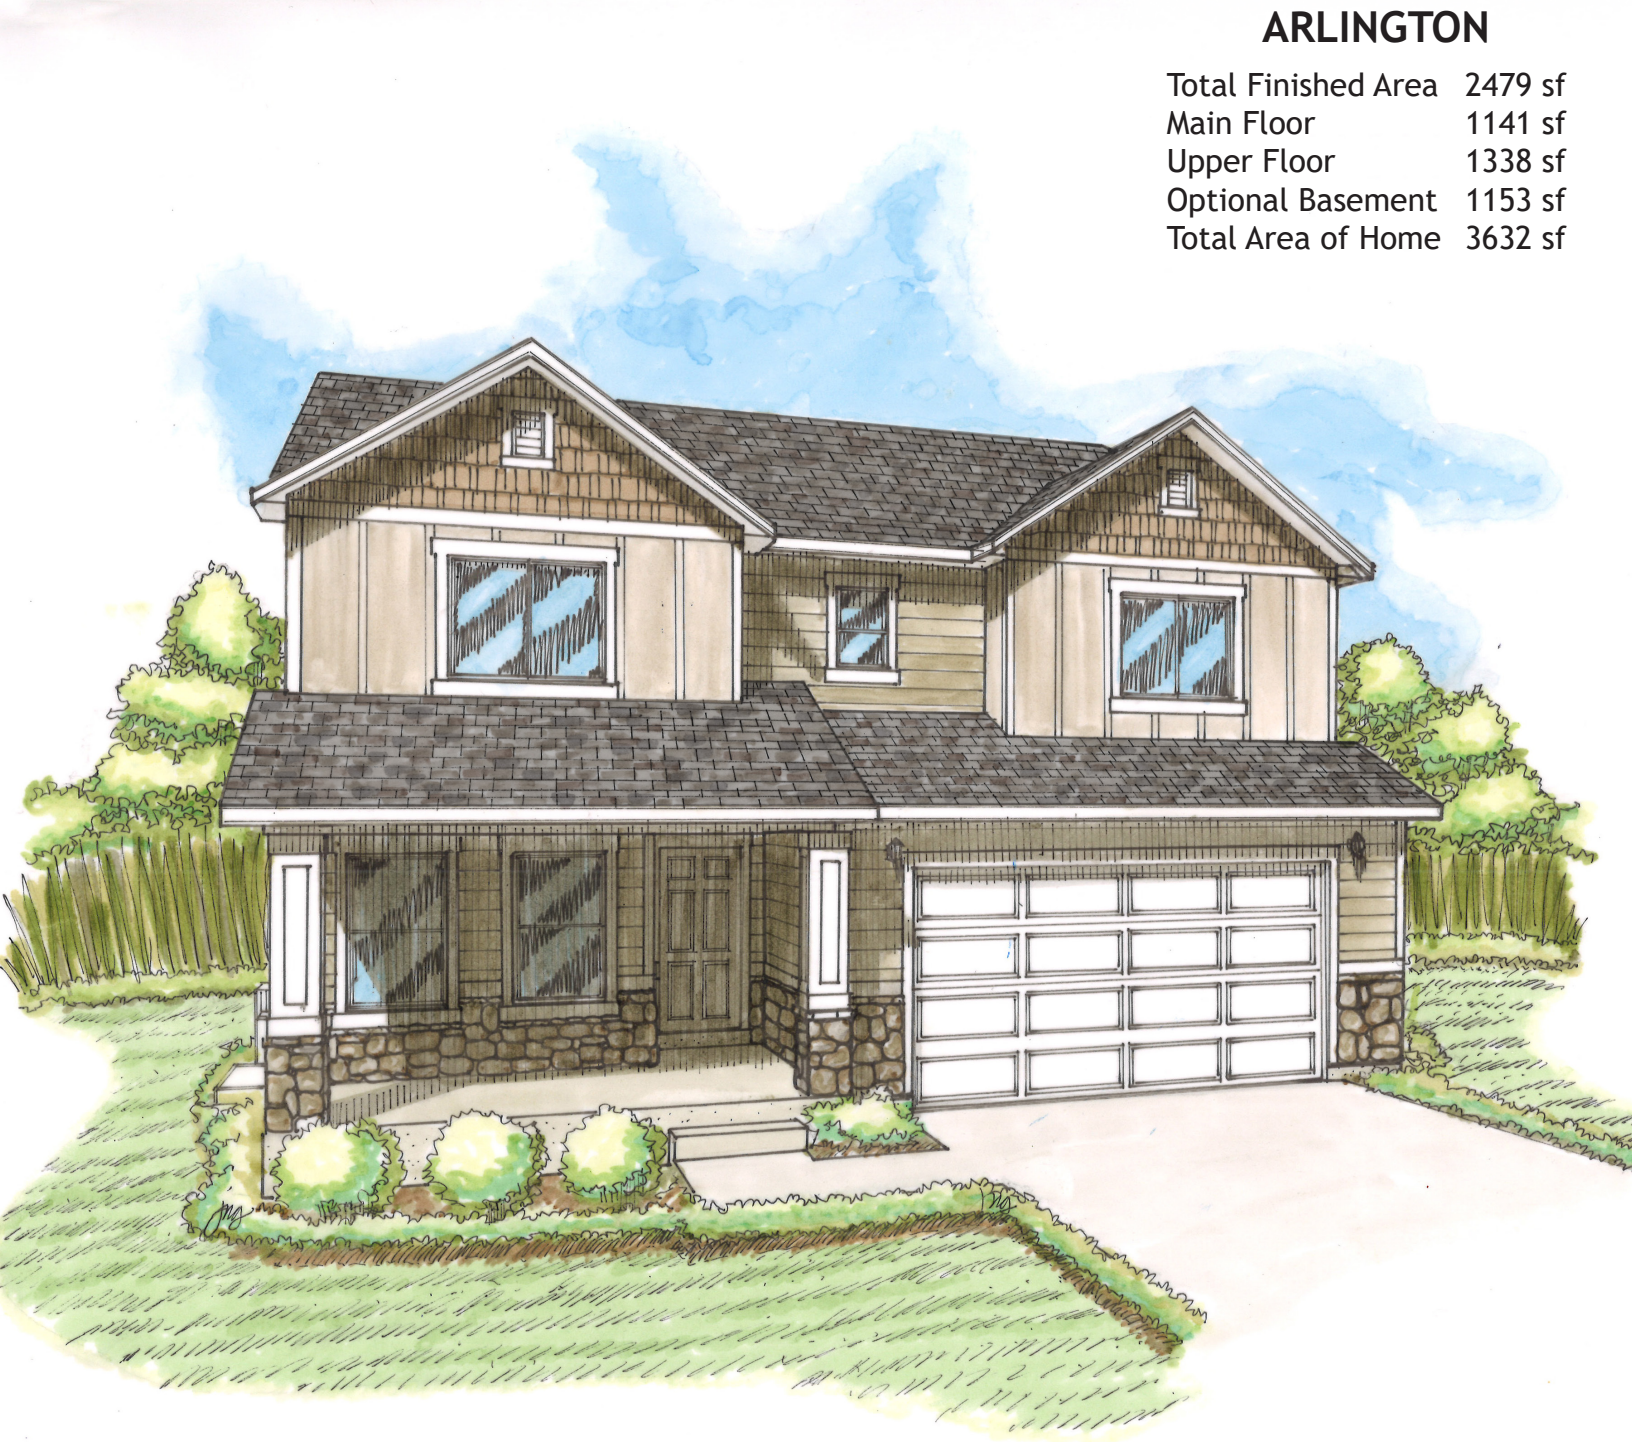

ARLINGTON

Total Finished Area	2479 sf
Main Floor	1141 sf
Upper Floor	1338 sf
Optional Basement	1153 sf
Total Area of Home	3632 sf

ARLINGTON

Main Floor

ARLINGTON

Upper Floor

ARLINGTON

Basement Floor