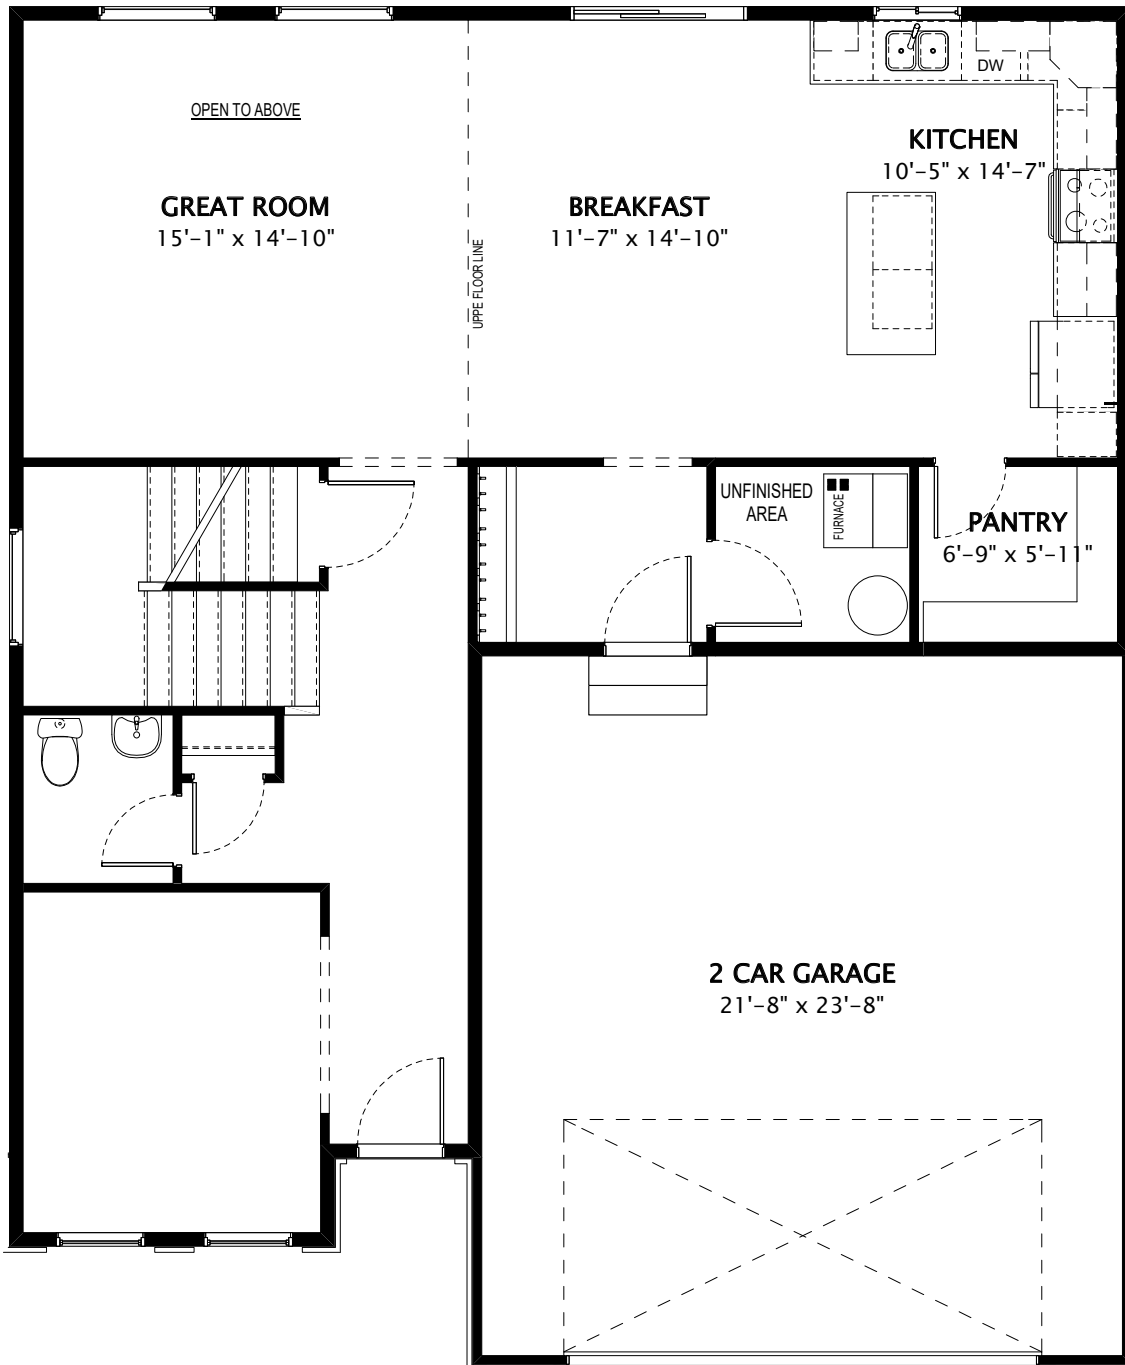

ARLINGTON

Total Finished Area	2479 sf
Main Floor	1141 sf
Upper Floor	1338 sf
Optional Basement	1153 sf
Total Area of Home	3632 sf

ARLINGTON

Main Floor

ARLINGTON

Upper Floor

ARLINGTON

Basement Floor