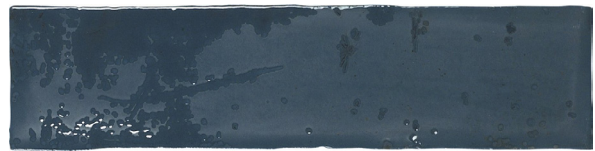

**AQUA
WALL TILE**
3" x 12"

**BLUE
WALL TILE**
3" x 12"

**GREY
WALL TILE**
3" x 12"

**IRON
WALL TILE**
3" x 12"

**OXID
WALL TILE**
3" x 12"

PACKAGING & PRICING INFORMATION

Size	Type	Colour	Pcs. per Box	Boxes per Skid	Pcs. per S/F
3" x 12"	Wall tile	All	20	120	4.129

TECHNICAL INFORMATION

Colour Body	No	Water Absorption	> 10%
PEI (Wear Resistance)	N/A	Slip Resistance	N/A
Shade Variation	V3 (High)	Porcelain	No
Frost Resistance	No	Floor	No
MOHS (Scratch Resistance)	> 3	Wall	Yes
Thickness	10 mm	Country of origin	Spain