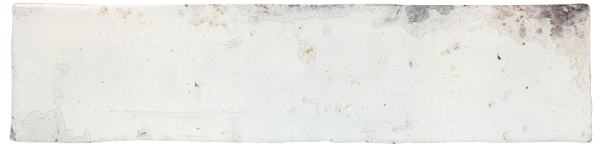

**AQUA
WALL TILE**
3" x 12"

**BLUE
WALL TILE**
3" x 12"

**GREY
WALL TILE**
3" x 12"

**IRON
WALL TILE**
3" x 12"

**OXID
WALL TILE**
3" x 12"

PACKAGING & PRICING INFORMATION

Size	Type	Colour	Pcs. per Box	Boxes per Skid	Pcs. per S/F
3" x 12"	Wall tile	All	20	120	4.129

TECHNICAL INFORMATION

Colour Body	No	Water Absorption	> 10%
PEI (Wear Resistance)	N/A	Slip Resistance	N/A
Shade Variation	V3 (High)	Porcelain	No
Frost Resistance	No	Floor	No
MOHS (Scratch Resistance)	> 3	Wall	Yes
Thickness	10 mm	Country of origin	Spain