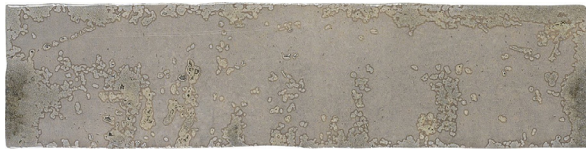

**AQUA
WALL TILE**
3" x 12"

**BLUE
WALL TILE**
3" x 12"

**GREY
WALL TILE**
3" x 12"

**IRON
WALL TILE**
3" x 12"

**OXID
WALL TILE**
3" x 12"

PACKAGING & PRICING INFORMATION

Size	Type	Colour	Pcs. per Box	Boxes per Skid	Pcs. per S/F
3" x 12"	Wall tile	All	20	120	4.129

TECHNICAL INFORMATION

Colour Body	No	Water Absorption	> 10%
PEI (Wear Resistance)	N/A	Slip Resistance	N/A
Shade Variation	V3 (High)	Porcelain	No
Frost Resistance	No	Floor	No
MOHS (Scratch Resistance)	> 3	Wall	Yes
Thickness	10 mm	Country of origin	Spain