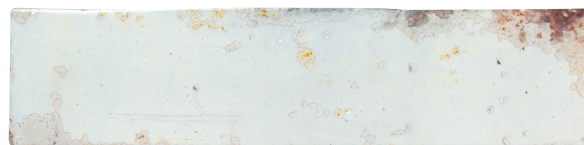

**AQUA
WALL TILE**
3" x 12"

**BLUE
WALL TILE**
3" x 12"

**GREY
WALL TILE**
3" x 12"

**IRON
WALL TILE**
3" x 12"

**OXID
WALL TILE**
3" x 12"

PACKAGING & PRICING INFORMATION

Size	Type	Colour	Pcs. per Box	Boxes per Skid	Pcs. per S/F
3" x 12"	Wall tile	All	20	120	4.129

TECHNICAL INFORMATION

Colour Body	No	Water Absorption	> 10%
PEI (Wear Resistance)	N/A	Slip Resistance	N/A
Shade Variation	V3 (High)	Porcelain	No
Frost Resistance	No	Floor	No
MOHS (Scratch Resistance)	> 3	Wall	Yes
Thickness	10 mm	Country of origin	Spain