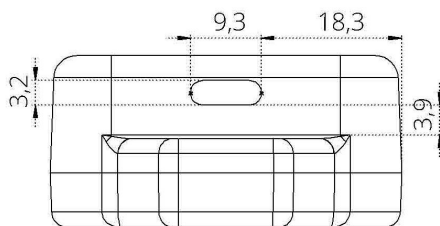

LoRa Smart Tag

Small & portable device
which pinpoints the
location of assets
long distances away

Key features

- LoRa/LoRaWAN communication
- Range up to 2000 meters
- Low power consumption
- Built-in accelerometer
- LED visual indicator
- Attachable form factor
- 24+ months autonomy depending on scenario
- Powered by 2000mAh battery rechargeable via USB-C
- Designed & manufactured in EU
- Each unit carefully tested
- 1 year warranty
- Dimensions 100 x 46 x 22.3mm
- 68g weight
- IP40 ready for industrial areas indoor and outdoor
- IP63 optional
- IP67 optional by use of accessories
- Operating temperature: -20°C ÷ 40°C (LiPo)
- Available in white

Front view

Side view

USB-C port
side view