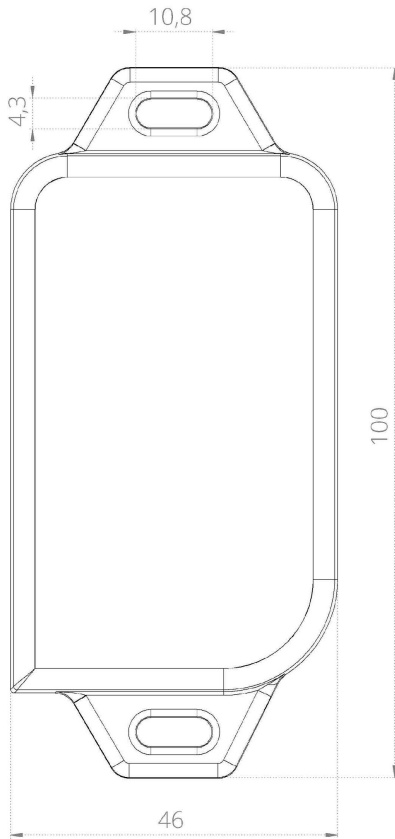

LoRa Smart Tag

Small & portable device
which pinpoints the
location of assets
long distances away

Key features

- LoRa/LoRaWAN communication
- Range up to 2000 meters
- Low power consumption
- Built-in accelerometer
- LED visual indicator
- Attachable form factor
- 24+ months autonomy depending on scenario
- Powered by 2000mAh battery rechargeable via USB-C
- Designed & manufactured in EU
- Each unit carefully tested
- 1 year warranty
- Dimensions 100 x 46 x 22.3mm
- 68g weight
- IP40 ready for industrial areas indoor and outdoor
- IP63 optional
- IP67 optional by use of accessories
- Operating temperature: -20°C ÷ 40°C (LiPo)
- Available in white

Front view

Side view

USB-C port
side view