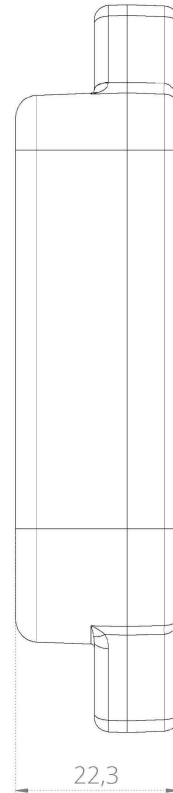

LoRa Smart Tag

Small & portable device
which pinpoints the
location of assets
long distances away

Key features

- LoRa/LoRaWAN communication
- Range up to 2000 meters
- Low power consumption
- Built-in accelerometer
- LED visual indicator
- Attachable form factor
- 24+ months autonomy depending on scenario
- Powered by 2000mAh battery rechargeable via USB-C
- Designed & manufactured in EU
- Each unit carefully tested
- 1 year warranty
- Dimensions 100 x 46 x 22.3mm
- 68g weight
- IP40 ready for industrial areas indoor and outdoor
- IP63 optional
- IP67 optional by use of accessories
- Operating temperature: -20°C ÷ 40°C (LiPo)
- Available in white

Front view

Side view

USB-C port
side view