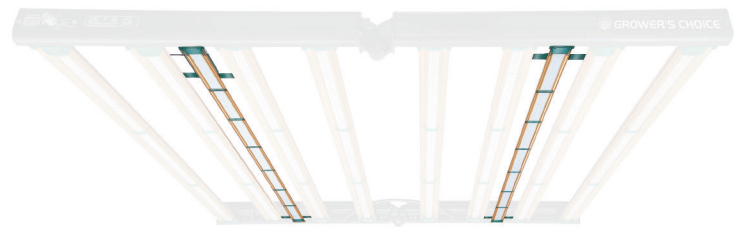

# Bloom Boost UV-R Bar

\*\*Optional UV-R Bar Available

Introducing the Grower's Choice UV-R Bar set. A Horticulturally engineered supplemental bar set, which provides a key spectrum to further promote overall health, robust plant growth, and increased resin production, working much like our 10K finishing bulbs. Our new UV-R bar set is specifically designed to pair with the ROI-E720, plug and play, no additional wiring needed. The bar itself is controllable and dimmable when paired with a GC - Master Controller. Our UV-R bar set is a Horticulturally engineered full spectrum UV fixture including 6 different wavelengths providing a true full spectrum UV solution for the best growing results!