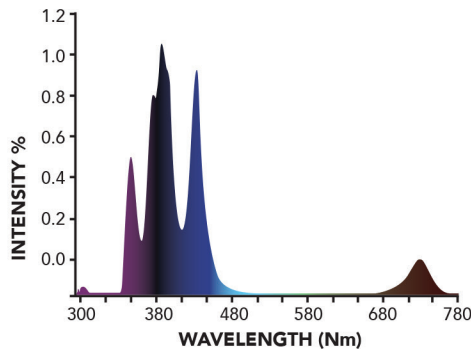

# Bloom Boost UV-R Bar

\*\*Optional UV-R Bar Available

Introducing the Grower's Choice UV-R Bar set. A Horticulturally engineered supplemental bar set, which provides a key spectrum to further promote overall health, robust plant growth, and increased resin production, working much like our 10K finishing bulbs. Our new UV-R bar set is specifically designed to pair with the ROI-E720, plug and play, no additional wiring needed. The bar itself is controllable and dimmable when paired with a GC - Master Controller. Our UV-R bar set is a Horticulturally engineered full spectrum UV fixture including 6 different wavelengths providing a true full spectrum UV solution for the best growing results!