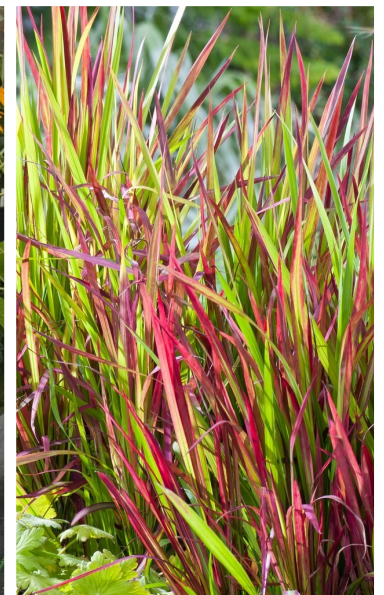

Palace Perennials

by Sipkens Nurseries*

2 GALLON PERENNIALS

2 Gallon Assorted PERENNIALS & GRASSES

25 pots/shelf, order in sets of 5 - Black Pots,

2 Gallon Assorted HOSTAS

25 pots/shelf, order in sets of 5 - Black Pots,