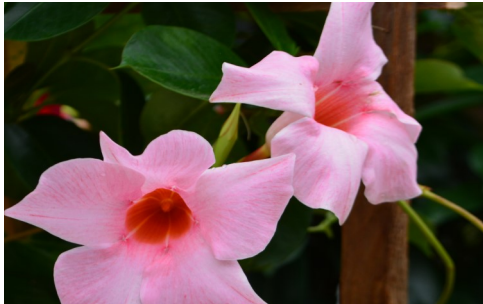

Mandenia (Dipladenia) Vines
Assorted Colours
8" Round Black Pot
with 18" trellis,
25 pots/pack