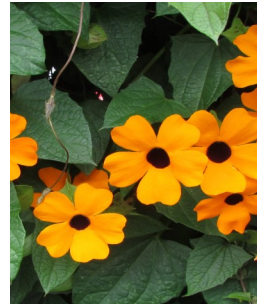

Mandenia (Dipladenia)

8 pots/flat, Round Picture Pot

Gerbera Daisies

8 pots/flat, Round Picture Pot

Purple Fountain Grass

8 pots/flat, Round Picture Pot

*Also available in
#1 trade gallon
White Pot
6 pots/flat \$6.39*

1-866-843-0438

Palace Perennials

by Sipkens Nurseries*

Premium ANNUALS

Mandenia (Dipladenia) Vines
Assorted Colours
8" Round Black Pot
with 18" trellis,
25 pots/pack

Assortment of Annual Vines
8" Round Black Pot with 18" trellis, 25 pots/pack

Each variety
of 8" black pots
available as
25 pots
per package

Canna
Assorted Colours
8" Round Black Pot
25 pots/pack

Pick
7 flats
of 6 pots for a
package

Hibiscus (Assorted Colours)
#1Gallon White Pot
6 pots/flat