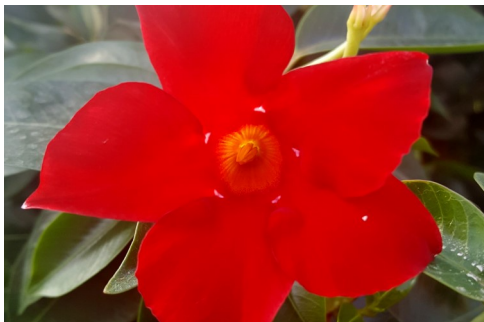

Palace Perennials

by Sipkens Nurseries*

Premium 5" ANNUALS

Caladium

8 pots/flat, Round Picture Pot

Calla

8 pots/flat, Round Picture Pot

*Each variety
available as
8 flats
per package*