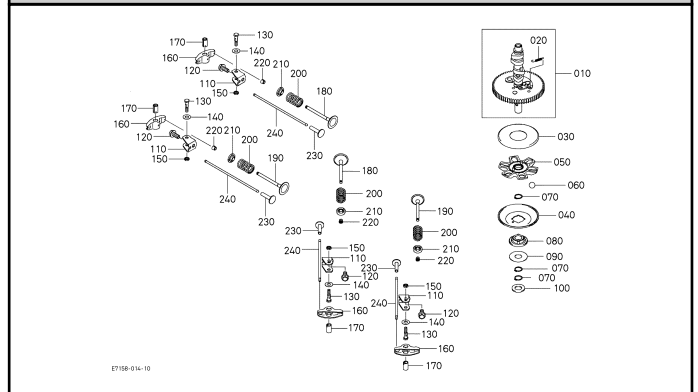

200100 CRANKCASE

200600 OIL FILTER

200900 FAN COVER

210100 CAMSHAFT

210200 PISTON AND CRANKSHAFT

210300 FLYWHEEL AND MAGNETO

211100 STARTER [COMPONENT PARTS]

220500 SPEED CONTROL PLATE

230200 FUEL PUMP(ELECTRICAL)

260100 INLET MANIFOLD AND CARBURETTOR

260300 AIR CLEANER

260500 MUFFLER

280900 LABELS