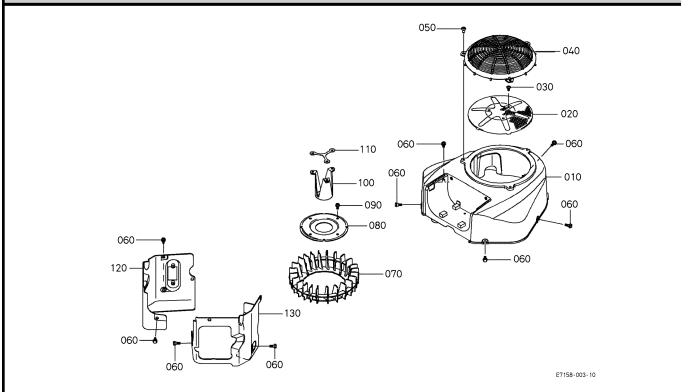

200100 CRANKCASE

200600 OIL FILTER

200900 FAN COVER

210100 CAMSHAFT

210200 PISTON AND CRANKSHAFT

210300 FLYWHEEL AND MAGNETO

211100 STARTER [COMPONENT PARTS]

220500 SPEED CONTROL PLATE

230200 FUEL PUMP(ELECTRICAL)

260100 INLET MANIFOLD AND CARBURETTOR

260300 AIR CLEANER

260500 MUFFLER

280900 LABELS