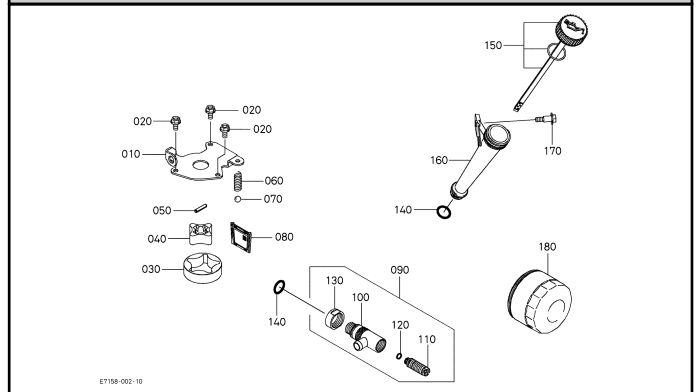

200100 CRANKCASE

200600 OIL FILTER

200900 FAN COVER

210100 CAMSHAFT

210200 PISTON AND CRANKSHAFT

210300 FLYWHEEL AND MAGNETO

211100 STARTER [COMPONENT PARTS]

220500 SPEED CONTROL PLATE

230200 FUEL PUMP(ELECTRICAL)

260100 INLET MANIFOLD AND CARBURETTOR

260300 AIR CLEANER

260500 MUFFLER

280900 LABELS