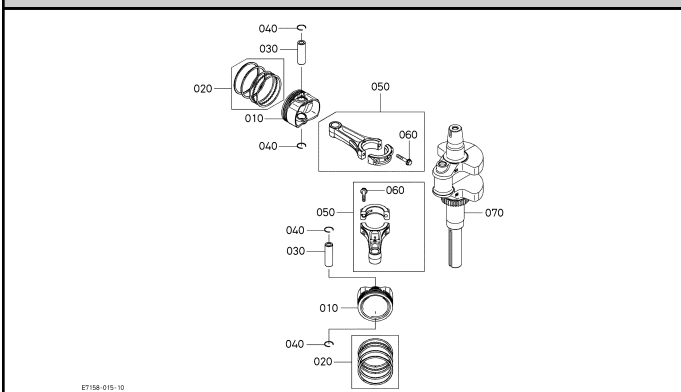

200100 CRANKCASE

200600 OIL FILTER

200900 FAN COVER

210100 CAMSHAFT

210200 PISTON AND CRANKSHAFT

210300 FLYWHEEL AND MAGNETO

211100 STARTER [COMPONENT PARTS]

220500 SPEED CONTROL PLATE

230200 FUEL PUMP(ELECTRICAL)

260100 INLET MANIFOLD AND CARBURETTOR

260300 AIR CLEANER

260500 MUFFLER

280900 LABELS