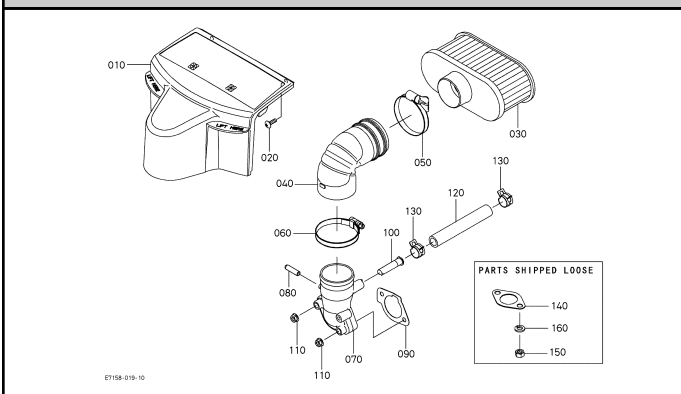

200100 CRANKCASE

200600 OIL FILTER

200900 FAN COVER

210100 CAMSHAFT

210200 PISTON AND CRANKSHAFT

210300 FLYWHEEL AND MAGNETO

211100 STARTER [COMPONENT PARTS]

220500 SPEED CONTROL PLATE

230200 FUEL PUMP(ELECTRICAL)

260100 INLET MANIFOLD AND CARBURETTOR

260300 AIR CLEANER

260500 MUFFLER

280900 LABELS