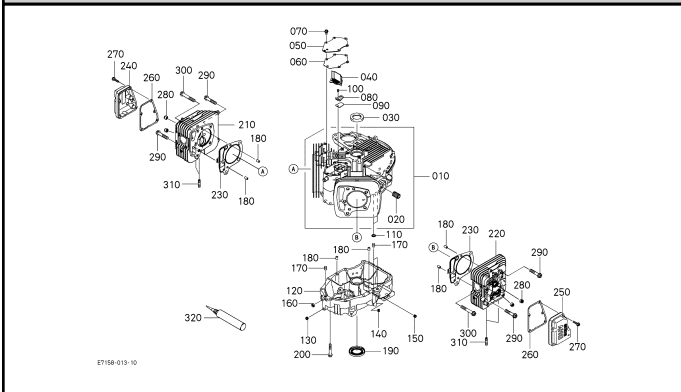

200100 CRANKCASE

200600 OIL FILTER

200900 FAN COVER

210100 CAMSHAFT

210200 PISTON AND CRANKSHAFT

210300 FLYWHEEL AND MAGNETO

211100 STARTER [COMPONENT PARTS]

220500 SPEED CONTROL PLATE

230200 FUEL PUMP(ELECTRICAL)

260100 INLET MANIFOLD AND CARBURETTOR

260300 AIR CLEANER

260500 MUFFLER

280900 LABELS