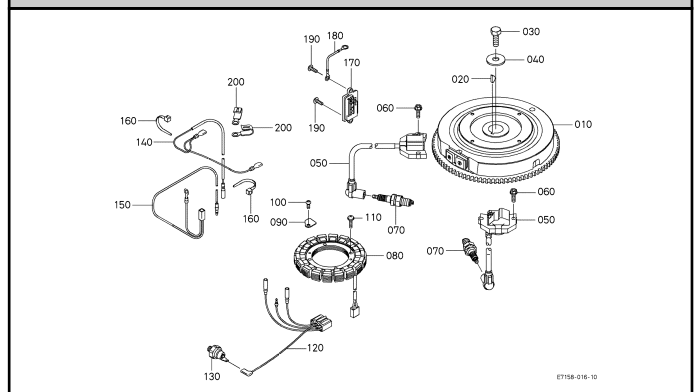

200100 CRANKCASE

200600 OIL FILTER

200900 FAN COVER

210100 CAMSHAFT

210200 PISTON AND CRANKSHAFT

210300 FLYWHEEL AND MAGNETO

211100 STARTER [COMPONENT PARTS]

220500 SPEED CONTROL PLATE

230200 FUEL PUMP(ELECTRICAL)

260100 INLET MANIFOLD AND CARBURETTOR

260300 AIR CLEANER

260500 MUFFLER

280900 LABELS