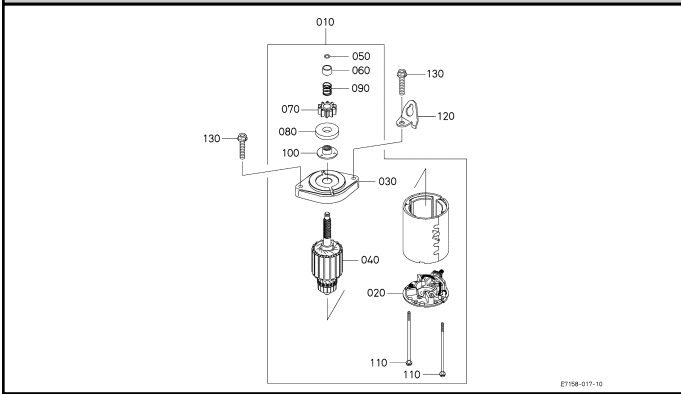

200100 CRANKCASE

200600 OIL FILTER

200900 FAN COVER

210100 CAMSHAFT

210200 PISTON AND CRANKSHAFT

210300 FLYWHEEL AND MAGNETO

211100 STARTER [COMPONENT PARTS]

220500 SPEED CONTROL PLATE

230200 FUEL PUMP(ELECTRICAL)

260100 INLET MANIFOLD AND CARBURETTOR

260300 AIR CLEANER

260500 MUFFLER

280900 LABELS