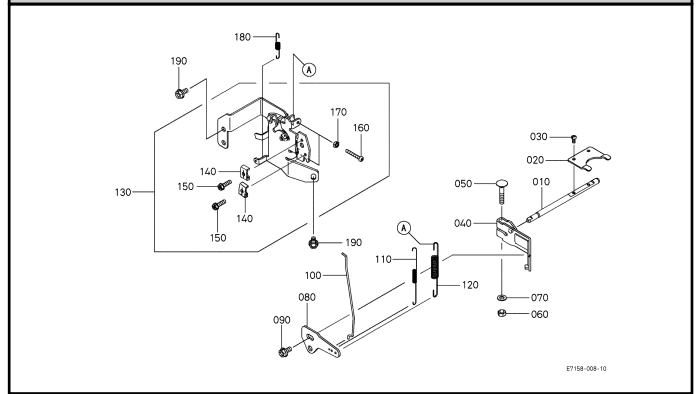

200100 CRANKCASE

200600 OIL FILTER

200900 FAN COVER

210100 CAMSHAFT

210200 PISTON AND CRANKSHAFT

210300 FLYWHEEL AND MAGNETO

211100 STARTER [COMPONENT PARTS]

220500 SPEED CONTROL PLATE

230200 FUEL PUMP(ELECTRICAL)

260100 INLET MANIFOLD AND CARBURETTOR

260300 AIR CLEANER

260500 MUFFLER

280900 LABELS