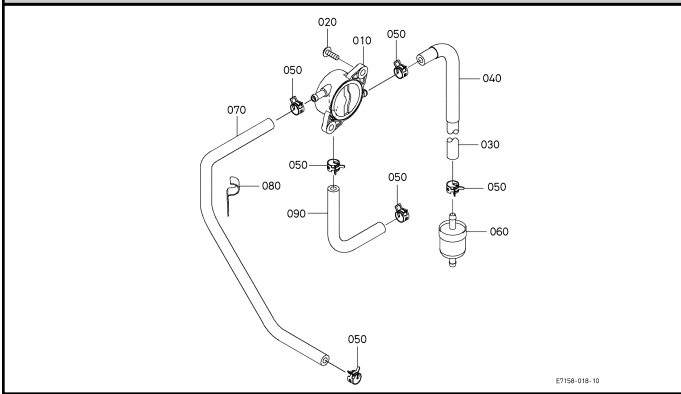

200100 CRANKCASE

200600 OIL FILTER

200900 FAN COVER

210100 CAMSHAFT

210200 PISTON AND CRANKSHAFT

210300 FLYWHEEL AND MAGNETO

211100 STARTER [COMPONENT PARTS]

220500 SPEED CONTROL PLATE

230200 FUEL PUMP(ELECTRICAL)

260100 INLET MANIFOLD AND CARBURETTOR

260300 AIR CLEANER

260500 MUFFLER

280900 LABELS