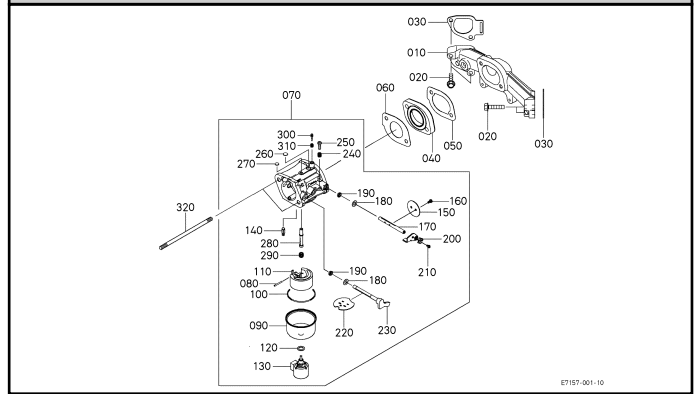

200100 CRANKCASE

200600 OIL FILTER

200900 FAN COVER

210100 CAMSHAFT

210200 PISTON AND CRANKSHAFT

210300 FLYWHEEL AND MAGNETO

211100 STARTER [COMPONENT PARTS]

220500 SPEED CONTROL PLATE

230200 FUEL PUMP(ELECTRICAL)

260100 INLET MANIFOLD AND CARBURETTOR

260300 AIR CLEANER

260500 MUFFLER

280900 LABELS