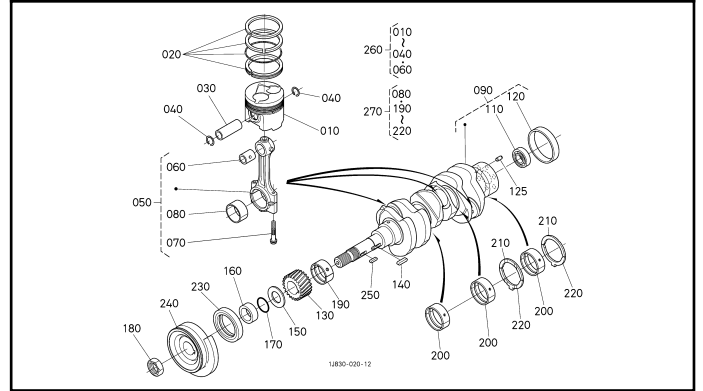

000101 CRANKCASE

000201 OIL PAN

000301 CYLINDER HEAD

000401 GEAR CASE

000500 HEAD COVER

010000 MAIN BEARING CASE

010100 CAMSHAFT AND IDLE GEAR SHAFT

010201 PISTON AND CRANKSHAFT

010301 FLYWHEEL

010501 FUEL CAMSHAFT

020000 ENGINE STOP LEVER

020200 INJECTION PUMP

020401 GOVERNOR

020500 SPEED CONTROL PLATE [OLD]

020501 SPEED CONTROL PLATE [OLD]

020502 SPEED CONTROL PLATE [NEW]

020600 NOZZLE HOLDER AND GLOW PLUG

020700 NOZZLE HOLDER [COMPONENT PARTS]

050000 WATER FLANGE AND THERMOSTAT

050100 WATER PUMP

060000 VALVE AND ROCKER ARM

060100 INLET MANIFOLD

060300 EXHAUST MANIFOLD/MUFFLER