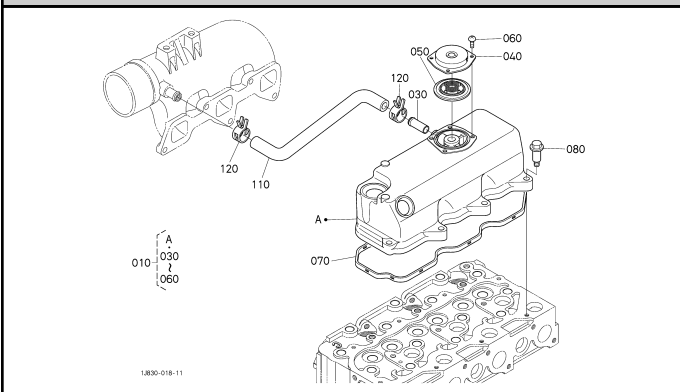

000101 CRANKCASE

000201 OIL PAN

000301 CYLINDER HEAD

000401 GEAR CASE

000500 HEAD COVER

010000 MAIN BEARING CASE

010100 CAMSHAFT AND IDLE GEAR SHAFT

010201 PISTON AND CRANKSHAFT

010301 FLYWHEEL

010501 FUEL CAMSHAFT

020000 ENGINE STOP LEVER

020200 INJECTION PUMP

020401 GOVERNOR

020500 SPEED CONTROL PLATE [OLD]

020501 SPEED CONTROL PLATE [OLD]

020502 SPEED CONTROL PLATE [NEW]

020600 NOZZLE HOLDER AND GLOW PLUG

020700 NOZZLE HOLDER [COMPONENT PARTS]

050000 WATER FLANGE AND THERMOSTAT

050100 WATER PUMP

060000 VALVE AND ROCKER ARM

060100 INLET MANIFOLD

060300 EXHAUST MANIFOLD/MUFFLER