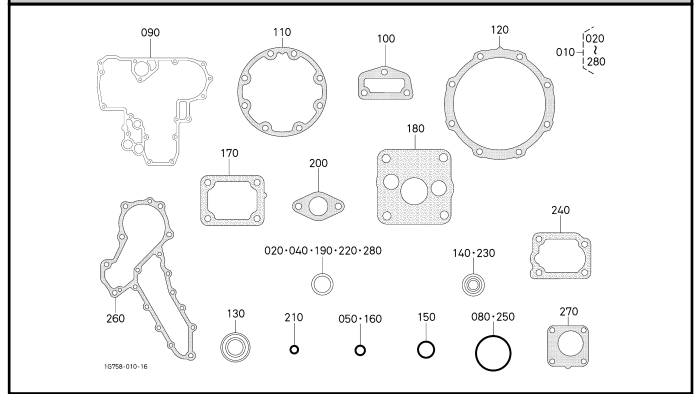

090200 LOWER GASKET KIT