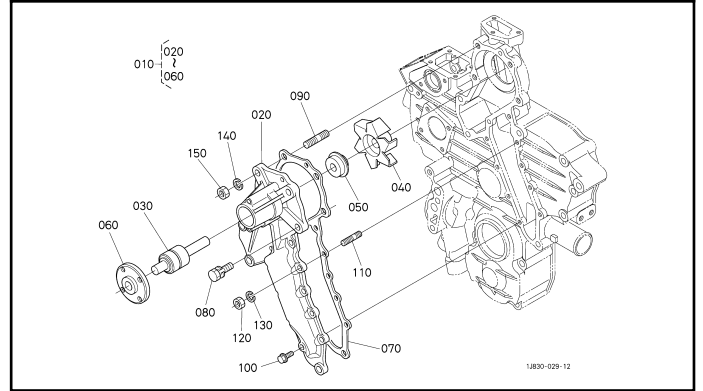

010301 FLYWHEEL

010501 FUEL CAMSHAFT

020000 ENGINE STOP LEVER

020200 INJECTION PUMP

020401 GOVERNOR

020500 SPEED CONTROL PLATE [OLD]

020501 SPEED CONTROL PLATE [OLD]

020502 SPEED CONTROL PLATE [NEW]

020600 NOZZLE HOLDER AND GLOW PLUG

020700 NOZZLE HOLDER [COMPONENT PARTS]

050000 WATER FLANGE AND THERMOSTAT

050100 WATER PUMP

060000 VALVE AND ROCKER ARM

060100 INLET MANIFOLD

060300 EXHAUST MANIFOLD/MUFFLER