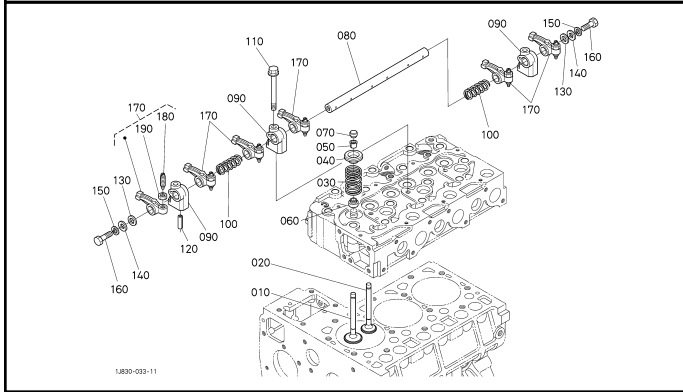

010301 FLYWHEEL

010501 FUEL CAMSHAFT

020000 ENGINE STOP LEVER

020200 INJECTION PUMP

020401 GOVERNOR

020500 SPEED CONTROL PLATE [OLD]

020501 SPEED CONTROL PLATE [OLD]

020502 SPEED CONTROL PLATE [NEW]

020600 NOZZLE HOLDER AND GLOW PLUG

020700 NOZZLE HOLDER [COMPONENT PARTS]

050000 WATER FLANGE AND THERMOSTAT

050100 WATER PUMP

060000 VALVE AND ROCKER ARM

060100 INLET MANIFOLD

060300 EXHAUST MANIFOLD/MUFFLER