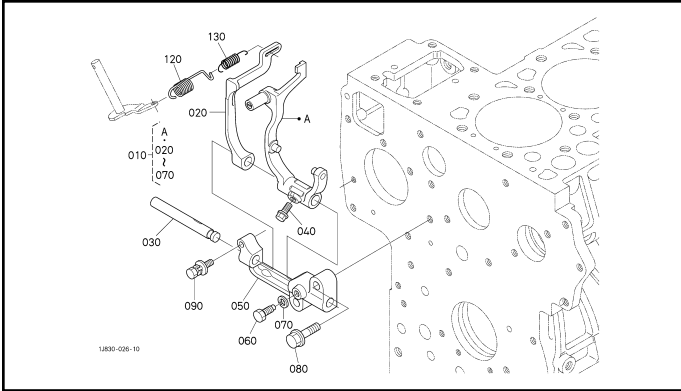

000101 CRANKCASE

000201 OIL PAN

000301 CYLINDER HEAD

000401 GEAR CASE

000500 HEAD COVER

010000 MAIN BEARING CASE

010100 CAMSHAFT AND IDLE GEAR SHAFT

010201 PISTON AND CRANKSHAFT

010301 FLYWHEEL

010501 FUEL CAMSHAFT

020000 ENGINE STOP LEVER

020200 INJECTION PUMP

020401 GOVERNOR

020500 SPEED CONTROL PLATE [OLD]

020501 SPEED CONTROL PLATE [OLD]

020502 SPEED CONTROL PLATE [NEW]

020600 NOZZLE HOLDER AND GLOW PLUG

020700 NOZZLE HOLDER [COMPONENT PARTS]

050000 WATER FLANGE AND THERMOSTAT

050100 WATER PUMP

060000 VALVE AND ROCKER ARM

060100 INLET MANIFOLD

060300 EXHAUST MANIFOLD/MUFFLER