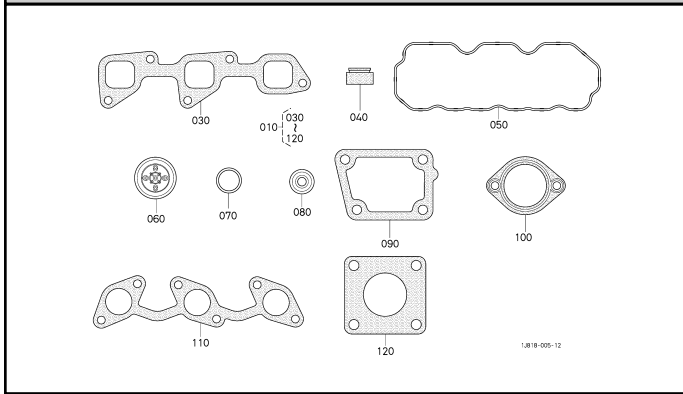

090100 UPPER GASKET KIT