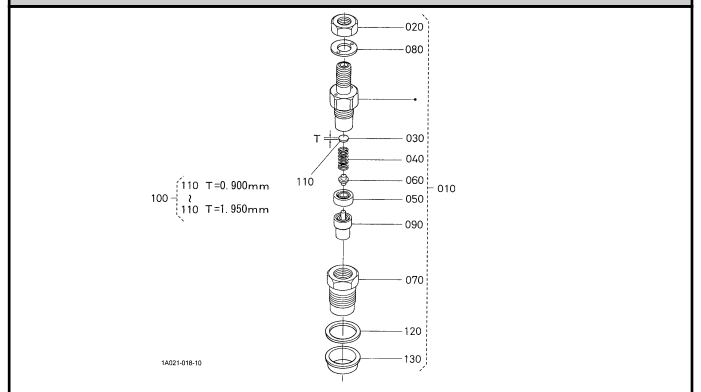

000101 CRANKCASE

000201 OIL PAN

000301 CYLINDER HEAD

000401 GEAR CASE

000500 HEAD COVER

010000 MAIN BEARING CASE

010100 CAMSHAFT AND IDLE GEAR SHAFT

010201 PISTON AND CRANKSHAFT

010301 FLYWHEEL

010501 FUEL CAMSHAFT

020000 ENGINE STOP LEVER

020200 INJECTION PUMP

020401 GOVERNOR

020500 SPEED CONTROL PLATE [OLD]

020501 SPEED CONTROL PLATE [OLD]

020502 SPEED CONTROL PLATE [NEW]

020600 NOZZLE HOLDER AND GLOW PLUG

020700 NOZZLE HOLDER [COMPONENT PARTS]

050000 WATER FLANGE AND THERMOSTAT

050100 WATER PUMP

060000 VALVE AND ROCKER ARM

060100 INLET MANIFOLD

060300 EXHAUST MANIFOLD/MUFFLER