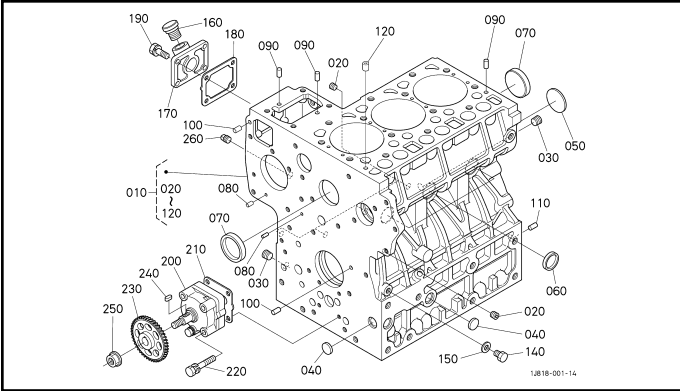

000101 CRANKCASE

000201 OIL PAN

000301 CYLINDER HEAD

000401 GEAR CASE

000500 HEAD COVER

010000 MAIN BEARING CASE

010100 CAMSHAFT AND IDLE GEAR SHAFT

010201 PISTON AND CRANKSHAFT

010301 FLYWHEEL

010501 FUEL CAMSHAFT

020000 ENGINE STOP LEVER

020200 INJECTION PUMP

020401 GOVERNOR

020500 SPEED CONTROL PLATE [OLD]

020501 SPEED CONTROL PLATE [OLD]

020502 SPEED CONTROL PLATE [NEW]

020600 NOZZLE HOLDER AND GLOW PLUG

020700 NOZZLE HOLDER [COMPONENT PARTS]

050000 WATER FLANGE AND THERMOSTAT

050100 WATER PUMP

060000 VALVE AND ROCKER ARM

060100 INLET MANIFOLD

060300 EXHAUST MANIFOLD/MUFFLER