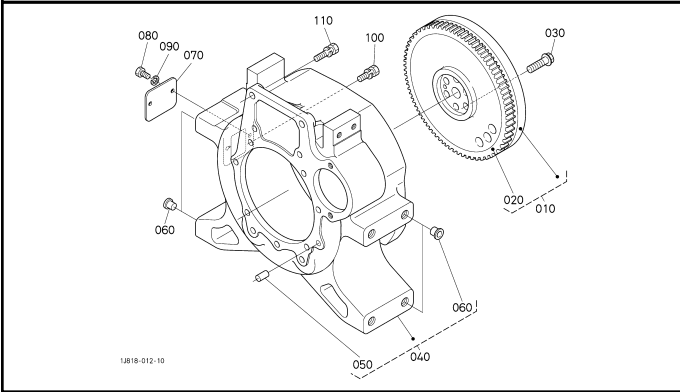

000101 CRANKCASE

000201 OIL PAN

000301 CYLINDER HEAD

000401 GEAR CASE

000500 HEAD COVER

010000 MAIN BEARING CASE

010100 CAMSHAFT AND IDLE GEAR SHAFT

010201 PISTON AND CRANKSHAFT

010301 FLYWHEEL

010501 FUEL CAMSHAFT

020000 ENGINE STOP LEVER

020200 INJECTION PUMP

020401 GOVERNOR

020500 SPEED CONTROL PLATE [OLD]

020501 SPEED CONTROL PLATE [OLD]

020502 SPEED CONTROL PLATE [NEW]

020600 NOZZLE HOLDER AND GLOW PLUG

020700 NOZZLE HOLDER [COMPONENT PARTS]

050000 WATER FLANGE AND THERMOSTAT

050100 WATER PUMP

060000 VALVE AND ROCKER ARM

060100 INLET MANIFOLD

060300 EXHAUST MANIFOLD/MUFFLER