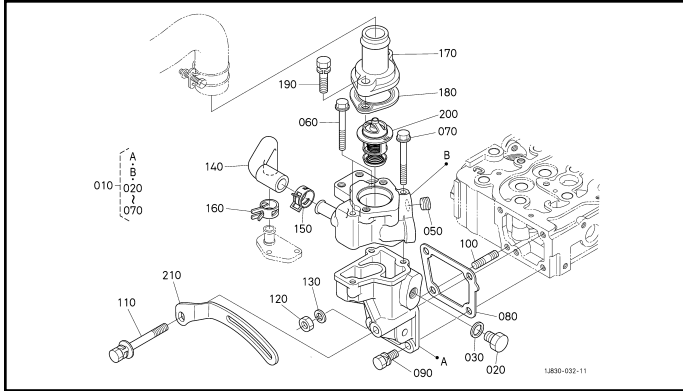

000101 CRANKCASE

000201 OIL PAN

000301 CYLINDER HEAD

000401 GEAR CASE

000500 HEAD COVER

010000 MAIN BEARING CASE

010100 CAMSHAFT AND IDLE GEAR SHAFT

010201 PISTON AND CRANKSHAFT

010301 FLYWHEEL

010501 FUEL CAMSHAFT

020000 ENGINE STOP LEVER

020200 INJECTION PUMP

020401 GOVERNOR

020500 SPEED CONTROL PLATE [OLD]

020501 SPEED CONTROL PLATE [OLD]

020502 SPEED CONTROL PLATE [NEW]

020600 NOZZLE HOLDER AND GLOW PLUG

020700 NOZZLE HOLDER [COMPONENT PARTS]

050000 WATER FLANGE AND THERMOSTAT

050100 WATER PUMP

060000 VALVE AND ROCKER ARM

060100 INLET MANIFOLD

060300 EXHAUST MANIFOLD/MUFFLER