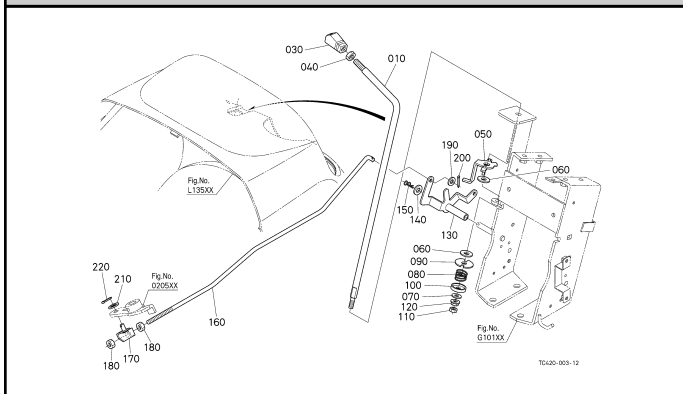

010301 FLYWHEEL

010501 FUEL CAMSHAFT

020000 ENGINE STOP LEVER

020200 INJECTION PUMP

020401 GOVERNOR

020500 SPEED CONTROL PLATE [OLD]

020501 SPEED CONTROL PLATE [OLD]

020502 SPEED CONTROL PLATE [NEW]

020600 NOZZLE HOLDER AND GLOW PLUG

020700 NOZZLE HOLDER [COMPONENT PARTS]

050000 WATER FLANGE AND THERMOSTAT

050100 WATER PUMP

060000 VALVE AND ROCKER ARM

060100 INLET MANIFOLD

060300 EXHAUST MANIFOLD/MUFFLER

060400 AIR CLEANER

090100 UPPER GASKET KIT

090200 LOWER GASKET KIT

A01000 ACCELERATOR LEVER

A02500 ACCELERATOR LINKAGE