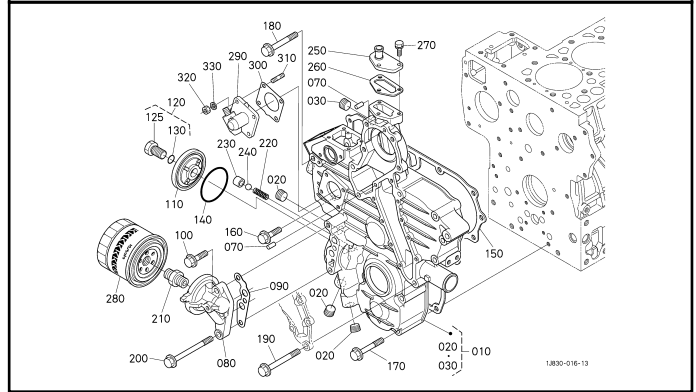

000101 CRANKCASE

000201 OIL PAN

000301 CYLINDER HEAD

000401 GEAR CASE

000500 HEAD COVER

010000 MAIN BEARING CASE

010100 CAMSHAFT AND IDLE GEAR SHAFT

010201 PISTON AND CRANKSHAFT

010301 FLYWHEEL

010501 FUEL CAMSHAFT

020000 ENGINE STOP LEVER

020200 INJECTION PUMP

020401 GOVERNOR

020500 SPEED CONTROL PLATE [OLD]

020501 SPEED CONTROL PLATE [OLD]

020502 SPEED CONTROL PLATE [NEW]

020600 NOZZLE HOLDER AND GLOW PLUG

020700 NOZZLE HOLDER [COMPONENT PARTS]

050000 WATER FLANGE AND THERMOSTAT

050100 WATER PUMP

060000 VALVE AND ROCKER ARM

060100 INLET MANIFOLD

060300 EXHAUST MANIFOLD/MUFFLER