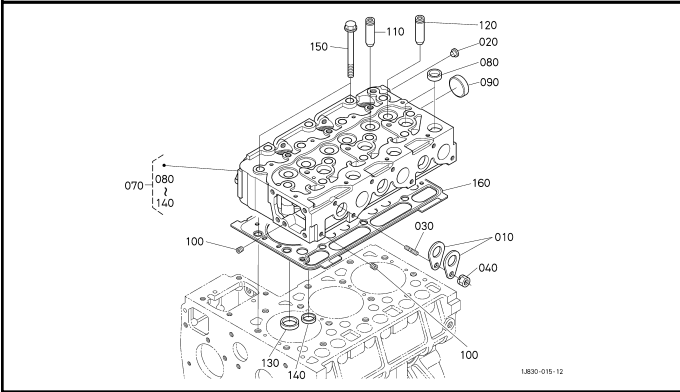

000101 CRANKCASE

000201 OIL PAN

000301 CYLINDER HEAD

000401 GEAR CASE

000500 HEAD COVER

010000 MAIN BEARING CASE

010100 CAMSHAFT AND IDLE GEAR SHAFT

010201 PISTON AND CRANKSHAFT

010301 FLYWHEEL

010501 FUEL CAMSHAFT

020000 ENGINE STOP LEVER

020200 INJECTION PUMP

020401 GOVERNOR

020500 SPEED CONTROL PLATE [OLD]

020501 SPEED CONTROL PLATE [OLD]

020502 SPEED CONTROL PLATE [NEW]

020600 NOZZLE HOLDER AND GLOW PLUG

020700 NOZZLE HOLDER [COMPONENT PARTS]

050000 WATER FLANGE AND THERMOSTAT

050100 WATER PUMP

060000 VALVE AND ROCKER ARM

060100 INLET MANIFOLD

060300 EXHAUST MANIFOLD/MUFFLER