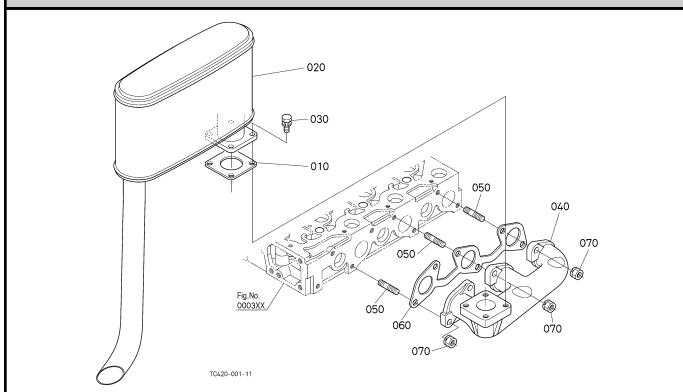

010301 FLYWHEEL

010501 FUEL CAMSHAFT

020000 ENGINE STOP LEVER

020200 INJECTION PUMP

020401 GOVERNOR

020500 SPEED CONTROL PLATE [OLD]

020501 SPEED CONTROL PLATE [OLD]

020502 SPEED CONTROL PLATE [NEW]

020600 NOZZLE HOLDER AND GLOW PLUG

020700 NOZZLE HOLDER [COMPONENT PARTS]

050000 WATER FLANGE AND THERMOSTAT

050100 WATER PUMP

060000 VALVE AND ROCKER ARM

060100 INLET MANIFOLD

060300 EXHAUST MANIFOLD/MUFFLER