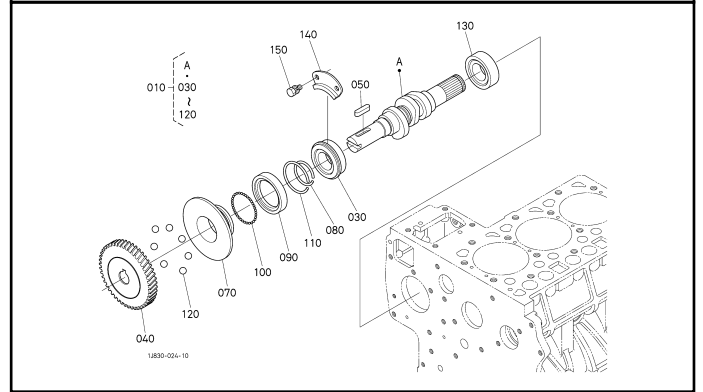

000101 CRANKCASE

000201 OIL PAN

000301 CYLINDER HEAD

000401 GEAR CASE

000500 HEAD COVER

010000 MAIN BEARING CASE

010100 CAMSHAFT AND IDLE GEAR SHAFT

010201 PISTON AND CRANKSHAFT

010301 FLYWHEEL

010501 FUEL CAMSHAFT

020000 ENGINE STOP LEVER

020200 INJECTION PUMP

020401 GOVERNOR

020500 SPEED CONTROL PLATE [OLD]

020501 SPEED CONTROL PLATE [OLD]

020502 SPEED CONTROL PLATE [NEW]

020600 NOZZLE HOLDER AND GLOW PLUG

020700 NOZZLE HOLDER [COMPONENT PARTS]

050000 WATER FLANGE AND THERMOSTAT

050100 WATER PUMP

060000 VALVE AND ROCKER ARM

060100 INLET MANIFOLD

060300 EXHAUST MANIFOLD/MUFFLER