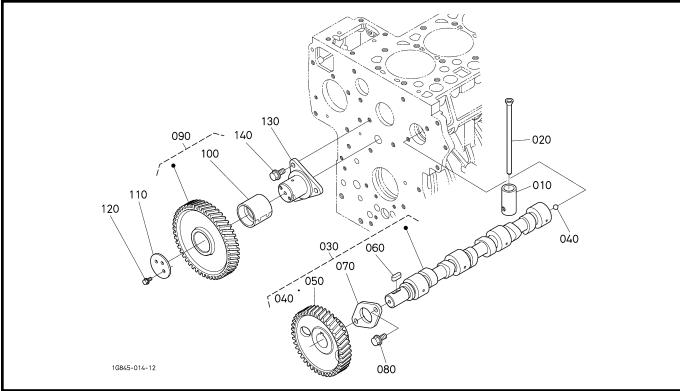

000101 CRANKCASE

000201 OIL PAN

000301 CYLINDER HEAD

000401 GEAR CASE

000500 HEAD COVER

010000 MAIN BEARING CASE

010100 CAMSHAFT AND IDLE GEAR SHAFT

010201 PISTON AND CRANKSHAFT

010301 FLYWHEEL

010501 FUEL CAMSHAFT

020000 ENGINE STOP LEVER

020200 INJECTION PUMP

020401 GOVERNOR

020500 SPEED CONTROL PLATE [OLD]

020501 SPEED CONTROL PLATE [OLD]

020502 SPEED CONTROL PLATE [NEW]

020600 NOZZLE HOLDER AND GLOW PLUG

020700 NOZZLE HOLDER [COMPONENT PARTS]

050000 WATER FLANGE AND THERMOSTAT

050100 WATER PUMP

060000 VALVE AND ROCKER ARM

060100 INLET MANIFOLD

060300 EXHAUST MANIFOLD/MUFFLER