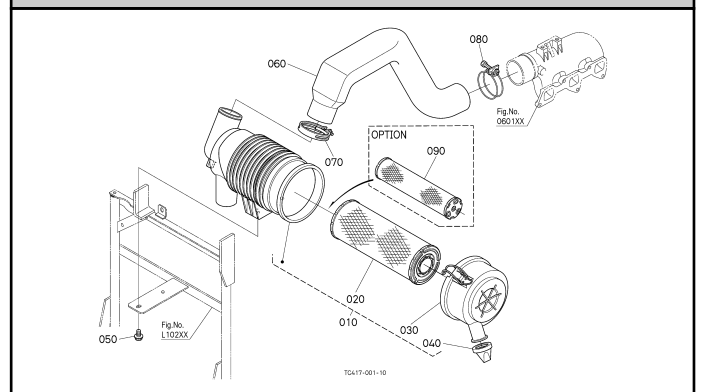

060400 AIR CLEANER