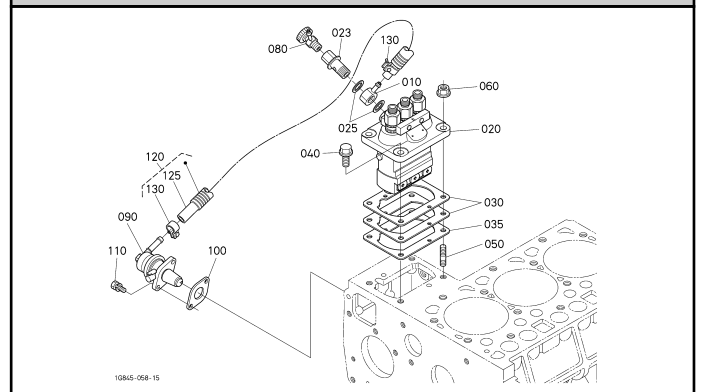

000101 CRANKCASE

000201 OIL PAN

000301 CYLINDER HEAD

000401 GEAR CASE

000500 HEAD COVER

010000 MAIN BEARING CASE

010100 CAMSHAFT AND IDLE GEAR SHAFT

010201 PISTON AND CRANKSHAFT

010301 FLYWHEEL

010501 FUEL CAMSHAFT

020000 ENGINE STOP LEVER

020200 INJECTION PUMP

020401 GOVERNOR

020500 SPEED CONTROL PLATE [OLD]

020501 SPEED CONTROL PLATE [OLD]

020502 SPEED CONTROL PLATE [NEW]

020600 NOZZLE HOLDER AND GLOW PLUG

020700 NOZZLE HOLDER [COMPONENT PARTS]

050000 WATER FLANGE AND THERMOSTAT

050100 WATER PUMP

060000 VALVE AND ROCKER ARM

060100 INLET MANIFOLD

060300 EXHAUST MANIFOLD/MUFFLER