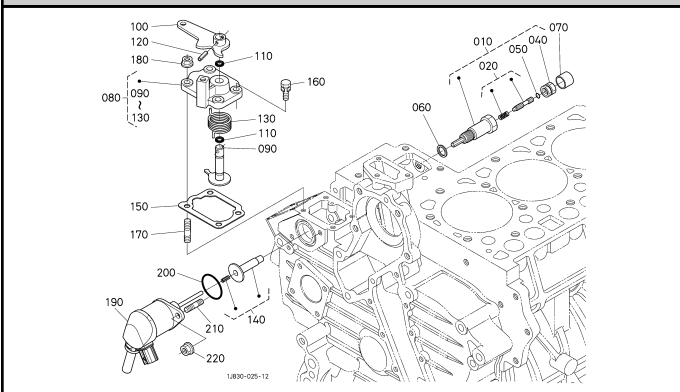

000101 CRANKCASE

000201 OIL PAN

000301 CYLINDER HEAD

000401 GEAR CASE

000500 HEAD COVER

010000 MAIN BEARING CASE

010100 CAMSHAFT AND IDLE GEAR SHAFT

010201 PISTON AND CRANKSHAFT

010301 FLYWHEEL

010501 FUEL CAMSHAFT

020000 ENGINE STOP LEVER

020200 INJECTION PUMP

020401 GOVERNOR

020500 SPEED CONTROL PLATE [OLD]

020501 SPEED CONTROL PLATE [OLD]

020502 SPEED CONTROL PLATE [NEW]

020600 NOZZLE HOLDER AND GLOW PLUG

020700 NOZZLE HOLDER [COMPONENT PARTS]

050000 WATER FLANGE AND THERMOSTAT

050100 WATER PUMP

060000 VALVE AND ROCKER ARM

060100 INLET MANIFOLD

060300 EXHAUST MANIFOLD/MUFFLER