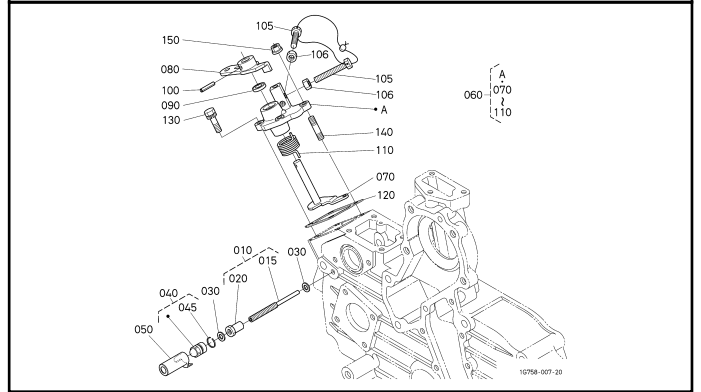

000101 CRANKCASE

000201 OIL PAN

000301 CYLINDER HEAD

000401 GEAR CASE

000500 HEAD COVER

010000 MAIN BEARING CASE

010100 CAMSHAFT AND IDLE GEAR SHAFT

010201 PISTON AND CRANKSHAFT

010301 FLYWHEEL

010501 FUEL CAMSHAFT

020000 ENGINE STOP LEVER

020200 INJECTION PUMP

020401 GOVERNOR

020500 SPEED CONTROL PLATE [OLD]

020501 SPEED CONTROL PLATE [OLD]

020502 SPEED CONTROL PLATE [NEW]

020600 NOZZLE HOLDER AND GLOW PLUG

020700 NOZZLE HOLDER [COMPONENT PARTS]

050000 WATER FLANGE AND THERMOSTAT

050100 WATER PUMP

060000 VALVE AND ROCKER ARM

060100 INLET MANIFOLD

060300 EXHAUST MANIFOLD/MUFFLER