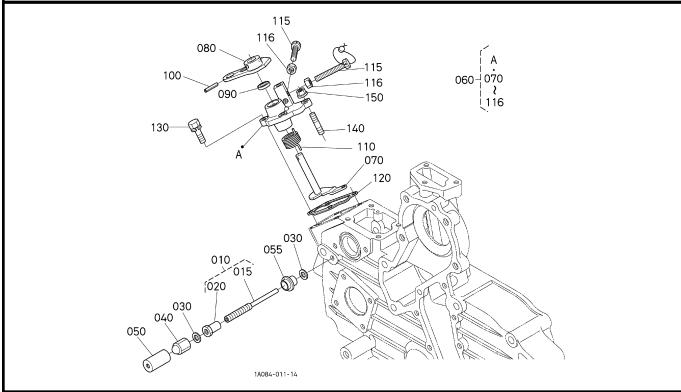

000101 CRANKCASE

000201 OIL PAN

000301 CYLINDER HEAD

000401 GEAR CASE

000500 HEAD COVER

010000 MAIN BEARING CASE

010100 CAMSHAFT AND IDLE GEAR SHAFT

010201 PISTON AND CRANKSHAFT

010301 FLYWHEEL

010501 FUEL CAMSHAFT

020000 ENGINE STOP LEVER

020200 INJECTION PUMP

020401 GOVERNOR

020500 SPEED CONTROL PLATE [OLD]

020501 SPEED CONTROL PLATE [OLD]

020502 SPEED CONTROL PLATE [NEW]

020600 NOZZLE HOLDER AND GLOW PLUG

020700 NOZZLE HOLDER [COMPONENT PARTS]

050000 WATER FLANGE AND THERMOSTAT

050100 WATER PUMP

060000 VALVE AND ROCKER ARM

060100 INLET MANIFOLD

060300 EXHAUST MANIFOLD/MUFFLER