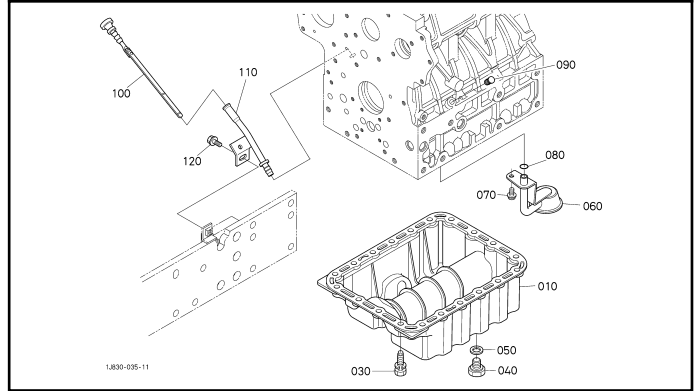

000101 CRANKCASE

000201 OIL PAN

000301 CYLINDER HEAD

000401 GEAR CASE

000500 HEAD COVER

010000 MAIN BEARING CASE

010100 CAMSHAFT AND IDLE GEAR SHAFT

010201 PISTON AND CRANKSHAFT

010301 FLYWHEEL

010501 FUEL CAMSHAFT

020000 ENGINE STOP LEVER

020200 INJECTION PUMP

020401 GOVERNOR

020500 SPEED CONTROL PLATE [OLD]

020501 SPEED CONTROL PLATE [OLD]

020502 SPEED CONTROL PLATE [NEW]

020600 NOZZLE HOLDER AND GLOW PLUG

020700 NOZZLE HOLDER [COMPONENT PARTS]

050000 WATER FLANGE AND THERMOSTAT

050100 WATER PUMP

060000 VALVE AND ROCKER ARM

060100 INLET MANIFOLD

060300 EXHAUST MANIFOLD/MUFFLER