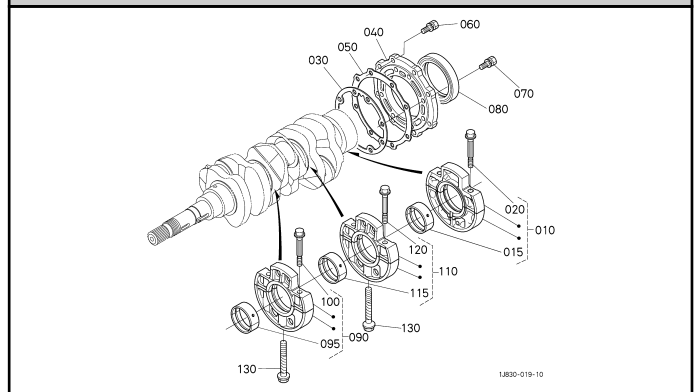

000101 CRANKCASE

000201 OIL PAN

000301 CYLINDER HEAD

000401 GEAR CASE

000500 HEAD COVER

010000 MAIN BEARING CASE

010100 CAMSHAFT AND IDLE GEAR SHAFT

010201 PISTON AND CRANKSHAFT

010301 FLYWHEEL

010501 FUEL CAMSHAFT

020000 ENGINE STOP LEVER

020200 INJECTION PUMP

020401 GOVERNOR

020500 SPEED CONTROL PLATE [OLD]

020501 SPEED CONTROL PLATE [OLD]

020502 SPEED CONTROL PLATE [NEW]

020600 NOZZLE HOLDER AND GLOW PLUG

020700 NOZZLE HOLDER [COMPONENT PARTS]

050000 WATER FLANGE AND THERMOSTAT

050100 WATER PUMP

060000 VALVE AND ROCKER ARM

060100 INLET MANIFOLD

060300 EXHAUST MANIFOLD/MUFFLER