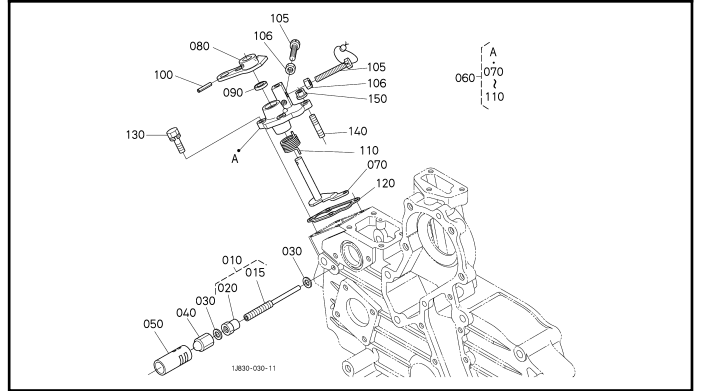

000101 CRANKCASE

000201 OIL PAN

000301 CYLINDER HEAD

000401 GEAR CASE

000500 HEAD COVER

010000 MAIN BEARING CASE

010100 CAMSHAFT AND IDLE GEAR SHAFT

010201 PISTON AND CRANKSHAFT

010301 FLYWHEEL

010501 FUEL CAMSHAFT

020000 ENGINE STOP LEVER

020200 INJECTION PUMP

020401 GOVERNOR

020500 SPEED CONTROL PLATE [OLD]

020501 SPEED CONTROL PLATE [OLD]

020502 SPEED CONTROL PLATE [NEW]

020600 NOZZLE HOLDER AND GLOW PLUG

020700 NOZZLE HOLDER [COMPONENT PARTS]

050000 WATER FLANGE AND THERMOSTAT

050100 WATER PUMP

060000 VALVE AND ROCKER ARM

060100 INLET MANIFOLD

060300 EXHAUST MANIFOLD/MUFFLER