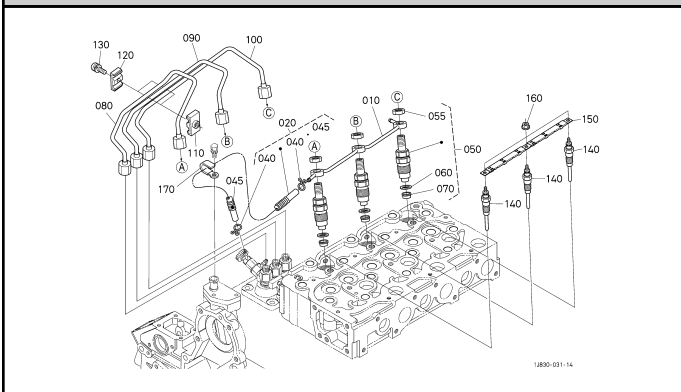

000101 CRANKCASE

000201 OIL PAN

000301 CYLINDER HEAD

000401 GEAR CASE

000500 HEAD COVER

010000 MAIN BEARING CASE

010100 CAMSHAFT AND IDLE GEAR SHAFT

010201 PISTON AND CRANKSHAFT

010301 FLYWHEEL

010501 FUEL CAMSHAFT

020000 ENGINE STOP LEVER

020200 INJECTION PUMP

020401 GOVERNOR

020500 SPEED CONTROL PLATE [OLD]

020501 SPEED CONTROL PLATE [OLD]

020502 SPEED CONTROL PLATE [NEW]

020600 NOZZLE HOLDER AND GLOW PLUG

020700 NOZZLE HOLDER [COMPONENT PARTS]

050000 WATER FLANGE AND THERMOSTAT

050100 WATER PUMP

060000 VALVE AND ROCKER ARM

060100 INLET MANIFOLD

060300 EXHAUST MANIFOLD/MUFFLER