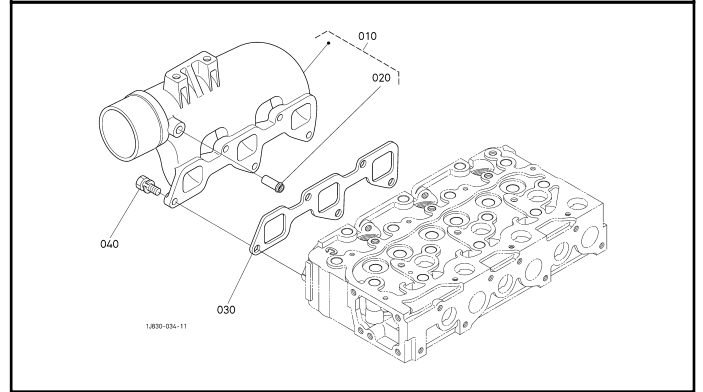

010301 FLYWHEEL

010501 FUEL CAMSHAFT

020000 ENGINE STOP LEVER

020200 INJECTION PUMP

020401 GOVERNOR

020500 SPEED CONTROL PLATE [OLD]

020501 SPEED CONTROL PLATE [OLD]

020502 SPEED CONTROL PLATE [NEW]

020600 NOZZLE HOLDER AND GLOW PLUG

020700 NOZZLE HOLDER [COMPONENT PARTS]

050000 WATER FLANGE AND THERMOSTAT

050100 WATER PUMP

060000 VALVE AND ROCKER ARM

060100 INLET MANIFOLD

060300 EXHAUST MANIFOLD/MUFFLER