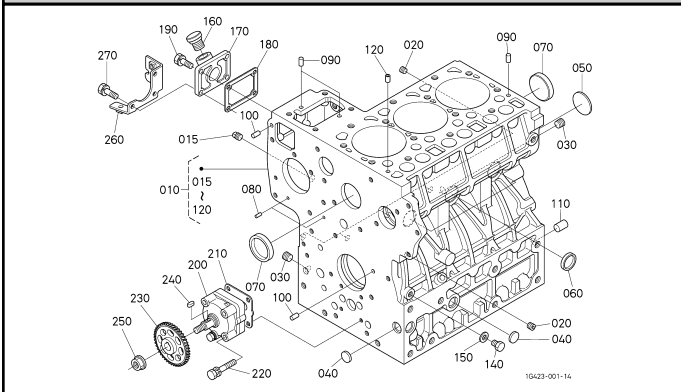

000102 CRANKCASE

000202 OIL PAN

000300 CYLINDER HEAD

000402 GEAR CASE

000500 HEAD COVER

010000 MAIN BEARING CASE

010100 CAMSHAFT AND IDLE GEAR SHAFT

010202 PISTON AND CRANKSHAFT

010303 FLYWHEEL

010502 FUEL CAMSHAFT

020000 ENGINE STOP LEVER

020200 INJECTION PUMP

020400 GOVERNOR

020502 SPEED CONTROL PLATE

020600 NOZZLE HOLDER AND GLOW PLUG

020700 NOZZLE HOLDER [COMPONENT PARTS]

050000 WATER FLANGE AND THERMOSTAT

050100 WATER PUMP

060000 VALVE AND ROCKER ARM

060100 INLET MANIFOLD

060300 EXHAUST MANIFOLD/MUFFLER

060400 AIR CLEANER

090100 UPPER GASKET KIT

090200 LOWER GASKET KIT

A01000 ACCELERATOR LEVER

A05000 AUTO THROTTLE ADVANCE(ATA) LEVER [OLD]

A05001 AUTO THROTTLE ADVANCE(ATA) LEVER [NEW]

A05500 AUTO THROTTLE CAM