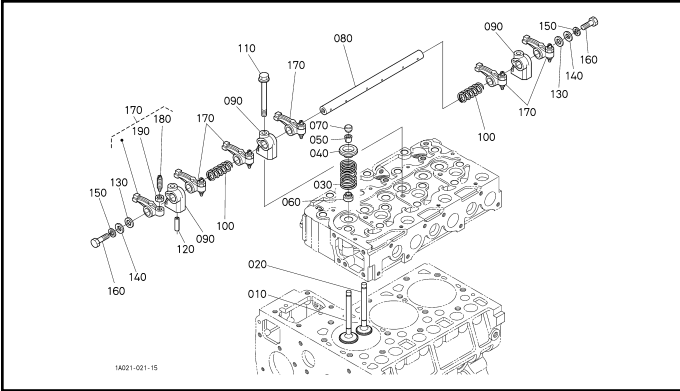

000102 CRANKCASE

000202 OIL PAN

000300 CYLINDER HEAD

000402 GEAR CASE

000500 HEAD COVER

010000 MAIN BEARING CASE

010100 CAMSHAFT AND IDLE GEAR SHAFT

010202 PISTON AND CRANKSHAFT

010303 FLYWHEEL

010502 FUEL CAMSHAFT

020000 ENGINE STOP LEVER

020200 INJECTION PUMP

020400 GOVERNOR

020502 SPEED CONTROL PLATE

020600 NOZZLE HOLDER AND GLOW PLUG

020700 NOZZLE HOLDER [COMPONENT PARTS]

050000 WATER FLANGE AND THERMOSTAT

050100 WATER PUMP

060000 VALVE AND ROCKER ARM

060100 INLET MANIFOLD

060300 EXHAUST MANIFOLD/MUFFLER

060400 AIR CLEANER

090100 UPPER GASKET KIT

090200 LOWER GASKET KIT

A01000 ACCELERATOR LEVER

A05000 AUTO THROTTLE ADVANCE(ATA) LEVER [OLD]

A05001 AUTO THROTTLE ADVANCE(ATA) LEVER [NEW]

A05500 AUTO THROTTLE CAM