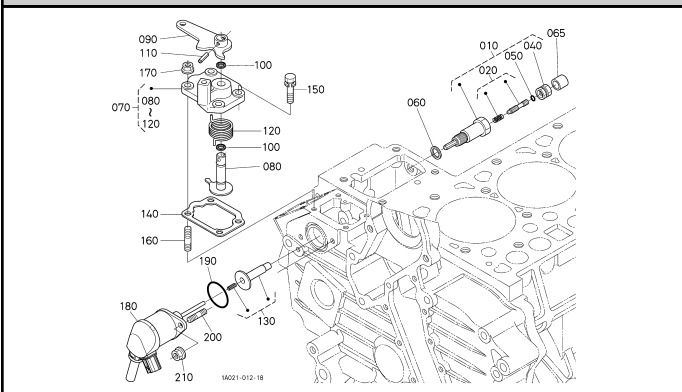

000102 CRANKCASE

000202 OIL PAN

000300 CYLINDER HEAD

000402 GEAR CASE

000500 HEAD COVER

010000 MAIN BEARING CASE

010100 CAMSHAFT AND IDLE GEAR SHAFT

010202 PISTON AND CRANKSHAFT

010303 FLYWHEEL

010502 FUEL CAMSHAFT

020000 ENGINE STOP LEVER

020200 INJECTION PUMP

020400 GOVERNOR

020502 SPEED CONTROL PLATE

020600 NOZZLE HOLDER AND GLOW PLUG

020700 NOZZLE HOLDER [COMPONENT PARTS]

A01000 ACCELERATOR LEVER

A05000 AUTO THROTTLE ADVANCE(ATA) LEVER [OLD]

A05001 AUTO THROTTLE ADVANCE(ATA) LEVER [NEW]

A05500 AUTO THROTTLE CAM