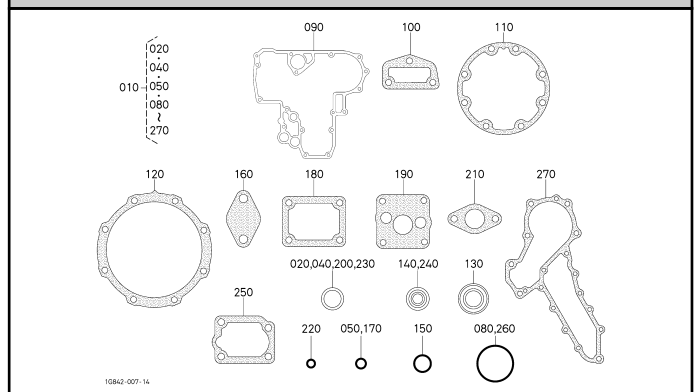

000102 CRANKCASE

000202 OIL PAN

000300 CYLINDER HEAD

000402 GEAR CASE

000500 HEAD COVER

010000 MAIN BEARING CASE

010100 CAMSHAFT AND IDLE GEAR SHAFT

010202 PISTON AND CRANKSHAFT

010303 FLYWHEEL

010502 FUEL CAMSHAFT

020000 ENGINE STOP LEVER

020200 INJECTION PUMP

020400 GOVERNOR

020502 SPEED CONTROL PLATE

020600 NOZZLE HOLDER AND GLOW PLUG

020700 NOZZLE HOLDER [COMPONENT PARTS]

050000 WATER FLANGE AND THERMOSTAT

050100 WATER PUMP

060000 VALVE AND ROCKER ARM

060100 INLET MANIFOLD

060300 EXHAUST MANIFOLD/MUFFLER

060400 AIR CLEANER

090100 UPPER GASKET KIT

090200 LOWER GASKET KIT

A01000 ACCELERATOR LEVER

A05000 AUTO THROTTLE ADVANCE(ATA) LEVER [OLD]

A05001 AUTO THROTTLE ADVANCE(ATA) LEVER [NEW]

A05500 AUTO THROTTLE CAM