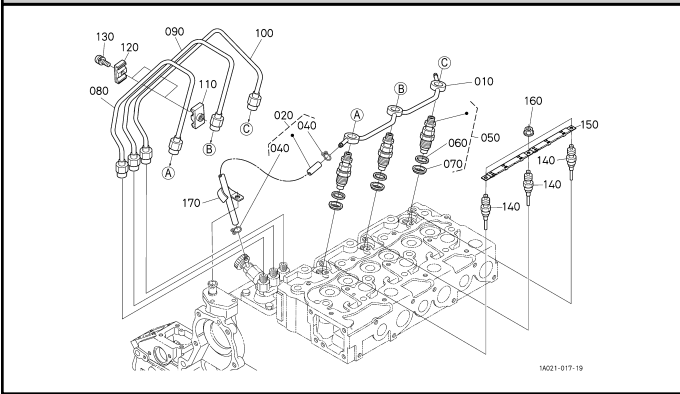

010303 FLYWHEEL

010502 FUEL CAMSHAFT

020000 ENGINE STOP LEVER

020200 INJECTION PUMP

020400 GOVERNOR

020502 SPEED CONTROL PLATE

020600 NOZZLE HOLDER AND GLOW PLUG

020700 NOZZLE HOLDER [COMPONENT PARTS]

050000 WATER FLANGE AND THERMOSTAT

050100 WATER PUMP

060000 VALVE AND ROCKER ARM

060100 INLET MANIFOLD

060300 EXHAUST MANIFOLD/MUFFLER

060400 AIR CLEANER

090100 UPPER GASKET KIT

090200 LOWER GASKET KIT