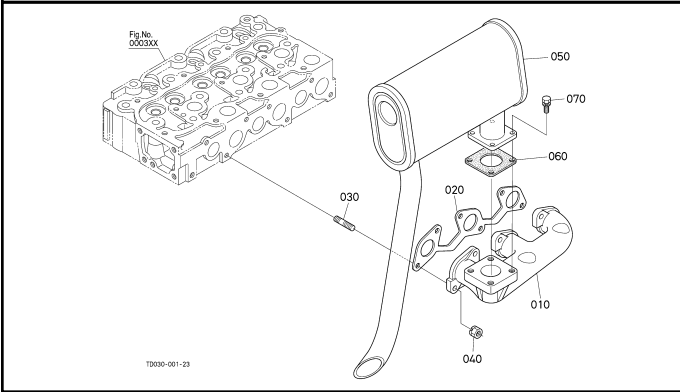

010303 FLYWHEEL

010502 FUEL CAMSHAFT

020000 ENGINE STOP LEVER

020200 INJECTION PUMP

020400 GOVERNOR

020502 SPEED CONTROL PLATE

020600 NOZZLE HOLDER AND GLOW PLUG

020700 NOZZLE HOLDER [COMPONENT PARTS]

050000 WATER FLANGE AND THERMOSTAT

050100 WATER PUMP

060000 VALVE AND ROCKER ARM

060100 INLET MANIFOLD

060300 EXHAUST MANIFOLD/MUFFLER

060400 AIR CLEANER

090100 UPPER GASKET KIT

090200 LOWER GASKET KIT

A01000 ACCELERATOR LEVER

A05000 AUTO THROTTLE ADVANCE(ATA) LEVER [OLD]

A05001 AUTO THROTTLE ADVANCE(ATA) LEVER [NEW]

A05500 AUTO THROTTLE CAM