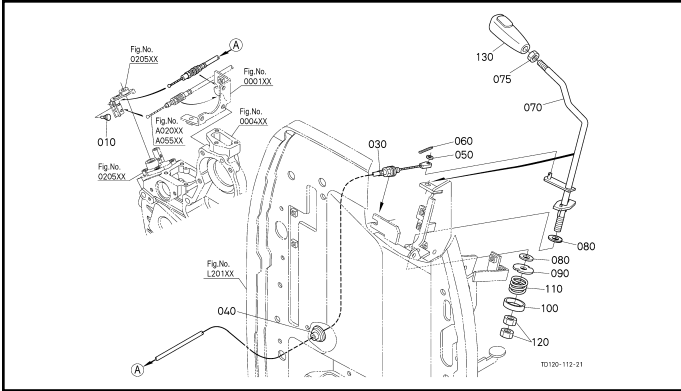

010303 FLYWHEEL

010502 FUEL CAMSHAFT

020000 ENGINE STOP LEVER

020200 INJECTION PUMP

020400 GOVERNOR

020502 SPEED CONTROL PLATE

020600 NOZZLE HOLDER AND GLOW PLUG

020700 NOZZLE HOLDER [COMPONENT PARTS]

050000 WATER FLANGE AND THERMOSTAT

050100 WATER PUMP

060000 VALVE AND ROCKER ARM

060100 INLET MANIFOLD

060300 EXHAUST MANIFOLD/MUFFLER

060400 AIR CLEANER

090100 UPPER GASKET KIT

090200 LOWER GASKET KIT

A01000 ACCELERATOR LEVER

A05000 AUTO THROTTLE ADVANCE(ATA) LEVER [OLD]

A05001 AUTO THROTTLE ADVANCE(ATA) LEVER [NEW]

A05500 AUTO THROTTLE CAM