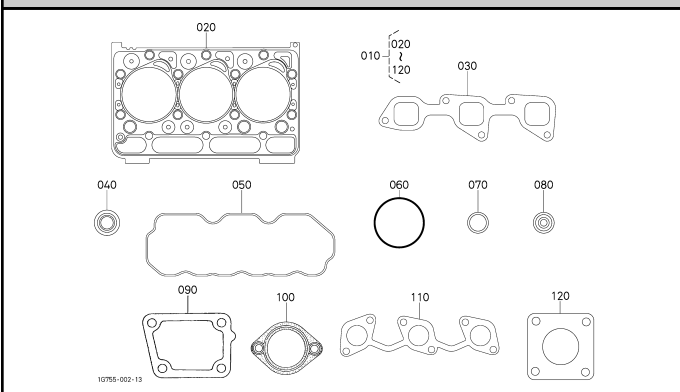

010303 FLYWHEEL

010502 FUEL CAMSHAFT

020000 ENGINE STOP LEVER

020200 INJECTION PUMP

020400 GOVERNOR

020502 SPEED CONTROL PLATE

020600 NOZZLE HOLDER AND GLOW PLUG

020700 NOZZLE HOLDER [COMPONENT PARTS]

050000 WATER FLANGE AND THERMOSTAT

050100 WATER PUMP

060000 VALVE AND ROCKER ARM

060100 INLET MANIFOLD

060300 EXHAUST MANIFOLD/MUFFLER

060400 AIR CLEANER

090100 UPPER GASKET KIT

090200 LOWER GASKET KIT

A01000 ACCELERATOR LEVER

A05000 AUTO THROTTLE ADVANCE(ATA) LEVER [OLD]

A05001 AUTO THROTTLE ADVANCE(ATA) LEVER [NEW]

A05500 AUTO THROTTLE CAM