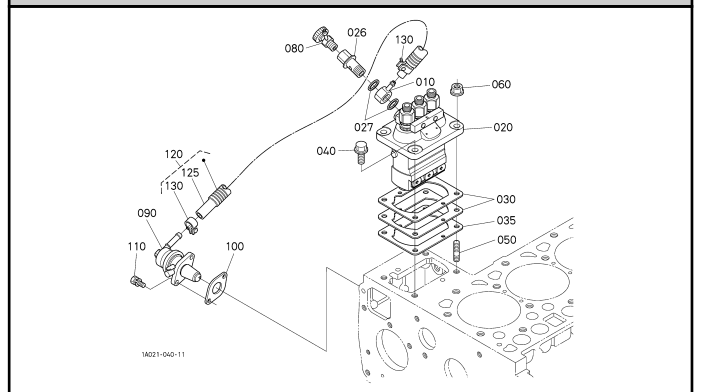

010303 FLYWHEEL

010502 FUEL CAMSHAFT

020000 ENGINE STOP LEVER

020200 INJECTION PUMP

020400 GOVERNOR

020502 SPEED CONTROL PLATE

020600 NOZZLE HOLDER AND GLOW PLUG

020700 NOZZLE HOLDER [COMPONENT PARTS]

050000 WATER FLANGE AND THERMOSTAT

050100 WATER PUMP

060000 VALVE AND ROCKER ARM

060100 INLET MANIFOLD

060300 EXHAUST MANIFOLD/MUFFLER

060400 AIR CLEANER

090100 UPPER GASKET KIT

090200 LOWER GASKET KIT

A01000 ACCELERATOR LEVER

A05000 AUTO THROTTLE ADVANCE(ATA) LEVER [OLD]

A05001 AUTO THROTTLE ADVANCE(ATA) LEVER [NEW]

A05500 AUTO THROTTLE CAM