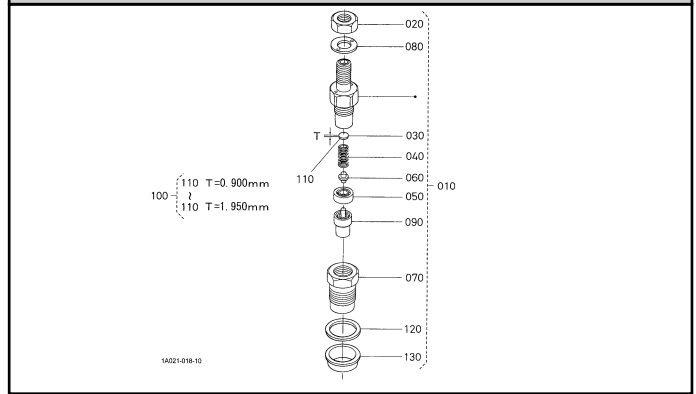

000102 CRANKCASE

000202 OIL PAN

000300 CYLINDER HEAD

000402 GEAR CASE

000500 HEAD COVER

010000 MAIN BEARING CASE

010100 CAMSHAFT AND IDLE GEAR SHAFT

010202 PISTON AND CRANKSHAFT

010303 FLYWHEEL

010502 FUEL CAMSHAFT

020000 ENGINE STOP LEVER

020200 INJECTION PUMP

020400 GOVERNOR

020502 SPEED CONTROL PLATE

020600 NOZZLE HOLDER AND GLOW PLUG

020700 NOZZLE HOLDER [COMPONENT PARTS]

050000 WATER FLANGE AND THERMOSTAT

050100 WATER PUMP

060000 VALVE AND ROCKER ARM

060100 INLET MANIFOLD

060300 EXHAUST MANIFOLD/MUFFLER

060400 AIR CLEANER

090100 UPPER GASKET KIT

090200 LOWER GASKET KIT