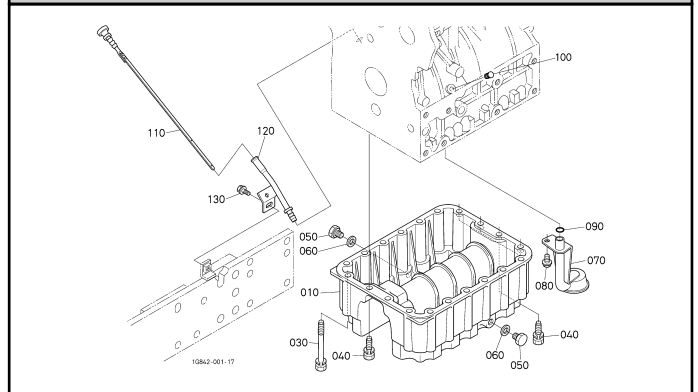

000102 CRANKCASE

000202 OIL PAN

000300 CYLINDER HEAD

000402 GEAR CASE

000500 HEAD COVER

010000 MAIN BEARING CASE

010100 CAMSHAFT AND IDLE GEAR SHAFT

010202 PISTON AND CRANKSHAFT

010303 FLYWHEEL

010502 FUEL CAMSHAFT

020000 ENGINE STOP LEVER

020200 INJECTION PUMP

020400 GOVERNOR

020502 SPEED CONTROL PLATE

020600 NOZZLE HOLDER AND GLOW PLUG

020700 NOZZLE HOLDER [COMPONENT PARTS]