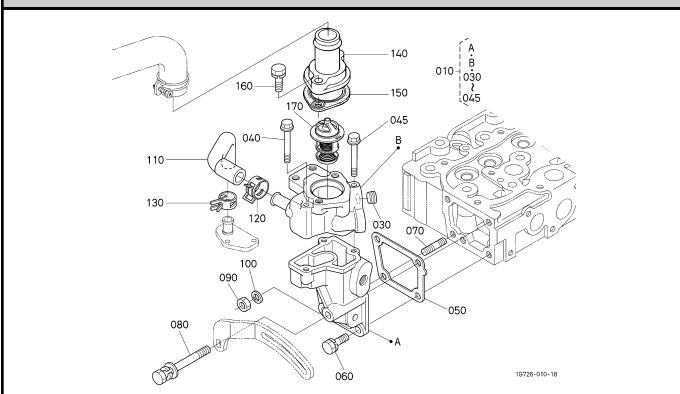

000102 CRANKCASE

000202 OIL PAN

000300 CYLINDER HEAD

000402 GEAR CASE

000500 HEAD COVER

010000 MAIN BEARING CASE

010100 CAMSHAFT AND IDLE GEAR SHAFT

010202 PISTON AND CRANKSHAFT

010303 FLYWHEEL

010502 FUEL CAMSHAFT

020000 ENGINE STOP LEVER

020200 INJECTION PUMP

020400 GOVERNOR

020502 SPEED CONTROL PLATE

020600 NOZZLE HOLDER AND GLOW PLUG

020700 NOZZLE HOLDER [COMPONENT PARTS]

050000 WATER FLANGE AND THERMOSTAT

050100 WATER PUMP

060000 VALVE AND ROCKER ARM

060100 INLET MANIFOLD

060300 EXHAUST MANIFOLD/MUFFLER

060400 AIR CLEANER

090100 UPPER GASKET KIT

090200 LOWER GASKET KIT

A01000 ACCELERATOR LEVER

A05000 AUTO THROTTLE ADVANCE(ATA) LEVER [OLD]

A05001 AUTO THROTTLE ADVANCE(ATA) LEVER [NEW]

A05500 AUTO THROTTLE CAM