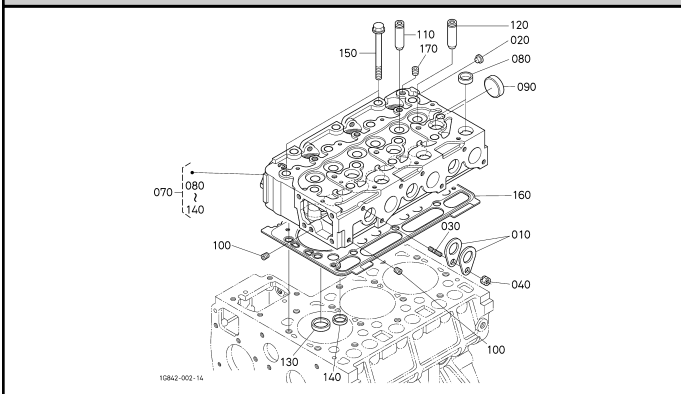

000102 CRANKCASE

000202 OIL PAN

000300 CYLINDER HEAD

000402 GEAR CASE

000500 HEAD COVER

010000 MAIN BEARING CASE

010100 CAMSHAFT AND IDLE GEAR SHAFT

010202 PISTON AND CRANKSHAFT

010303 FLYWHEEL

010502 FUEL CAMSHAFT

020000 ENGINE STOP LEVER

020200 INJECTION PUMP

020400 GOVERNOR

020502 SPEED CONTROL PLATE

020600 NOZZLE HOLDER AND GLOW PLUG

020700 NOZZLE HOLDER [COMPONENT PARTS]

050000 WATER FLANGE AND THERMOSTAT

050100 WATER PUMP

060000 VALVE AND ROCKER ARM

060100 INLET MANIFOLD

060300 EXHAUST MANIFOLD/MUFFLER

060400 AIR CLEANER

090100 UPPER GASKET KIT

090200 LOWER GASKET KIT

A01000 ACCELERATOR LEVER

A05000 AUTO THROTTLE ADVANCE(ATA) LEVER [OLD]

A05001 AUTO THROTTLE ADVANCE(ATA) LEVER [NEW]

A05500 AUTO THROTTLE CAM