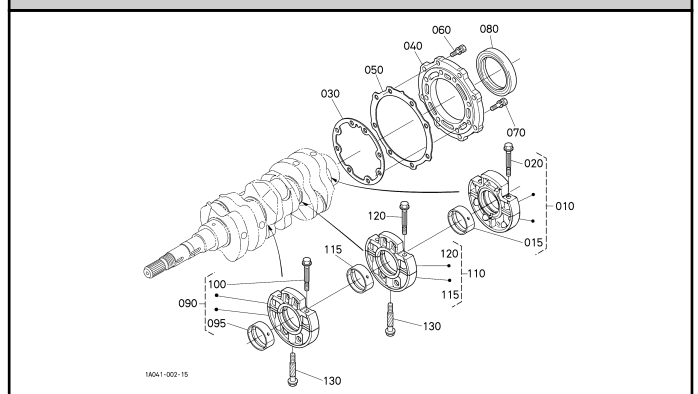

000102 CRANKCASE

000202 OIL PAN

000300 CYLINDER HEAD

000402 GEAR CASE

000500 HEAD COVER

010000 MAIN BEARING CASE

010100 CAMSHAFT AND IDLE GEAR SHAFT

010202 PISTON AND CRANKSHAFT

010303 FLYWHEEL

010502 FUEL CAMSHAFT

020000 ENGINE STOP LEVER

020200 INJECTION PUMP

020400 GOVERNOR

020502 SPEED CONTROL PLATE

020600 NOZZLE HOLDER AND GLOW PLUG

020700 NOZZLE HOLDER [COMPONENT PARTS]

050000 WATER FLANGE AND THERMOSTAT

050100 WATER PUMP

060000 VALVE AND ROCKER ARM

060100 INLET MANIFOLD

060300 EXHAUST MANIFOLD/MUFFLER

060400 AIR CLEANER

090100 UPPER GASKET KIT

090200 LOWER GASKET KIT

A01000 ACCELERATOR LEVER

A05000 AUTO THROTTLE ADVANCE(ATA) LEVER [OLD]

A05001 AUTO THROTTLE ADVANCE(ATA) LEVER [NEW]

A05500 AUTO THROTTLE CAM