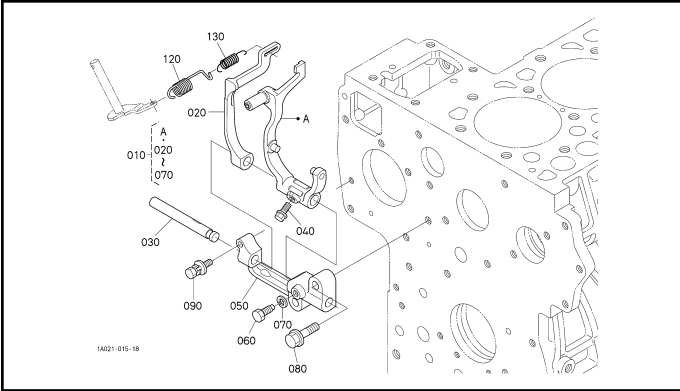

000102 CRANKCASE

000202 OIL PAN

000300 CYLINDER HEAD

000402 GEAR CASE

000500 HEAD COVER

010000 MAIN BEARING CASE

010100 CAMSHAFT AND IDLE GEAR SHAFT

010202 PISTON AND CRANKSHAFT

010303 FLYWHEEL

010502 FUEL CAMSHAFT

020000 ENGINE STOP LEVER

020200 INJECTION PUMP

020400 GOVERNOR

020502 SPEED CONTROL PLATE

020600 NOZZLE HOLDER AND GLOW PLUG

020700 NOZZLE HOLDER [COMPONENT PARTS]

A01000 ACCELERATOR LEVER

A05000 AUTO THROTTLE ADVANCE(ATA) LEVER [OLD]

A05001 AUTO THROTTLE ADVANCE(ATA) LEVER [NEW]

A05500 AUTO THROTTLE CAM