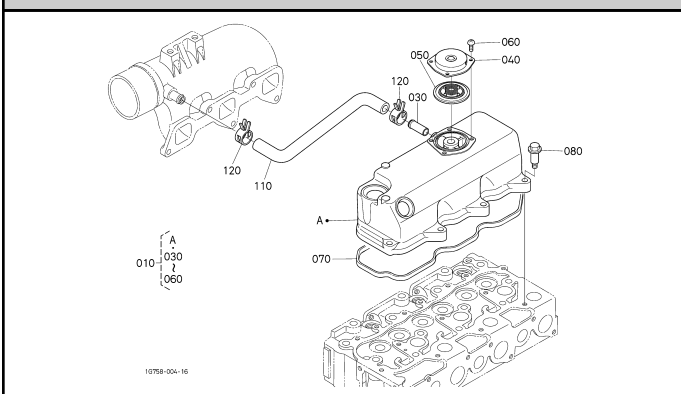

000102 CRANKCASE

000202 OIL PAN

000300 CYLINDER HEAD

000402 GEAR CASE

000500 HEAD COVER

010000 MAIN BEARING CASE

010100 CAMSHAFT AND IDLE GEAR SHAFT

010202 PISTON AND CRANKSHAFT

010303 FLYWHEEL

010502 FUEL CAMSHAFT

020000 ENGINE STOP LEVER

020200 INJECTION PUMP

020400 GOVERNOR

020502 SPEED CONTROL PLATE

020600 NOZZLE HOLDER AND GLOW PLUG

020700 NOZZLE HOLDER [COMPONENT PARTS]

050000 WATER FLANGE AND THERMOSTAT

050100 WATER PUMP

060000 VALVE AND ROCKER ARM

060100 INLET MANIFOLD

060300 EXHAUST MANIFOLD/MUFFLER

060400 AIR CLEANER

090100 UPPER GASKET KIT

090200 LOWER GASKET KIT

A01000 ACCELERATOR LEVER

A05000 AUTO THROTTLE ADVANCE(ATA) LEVER [OLD]

A05001 AUTO THROTTLE ADVANCE(ATA) LEVER [NEW]

A05500 AUTO THROTTLE CAM