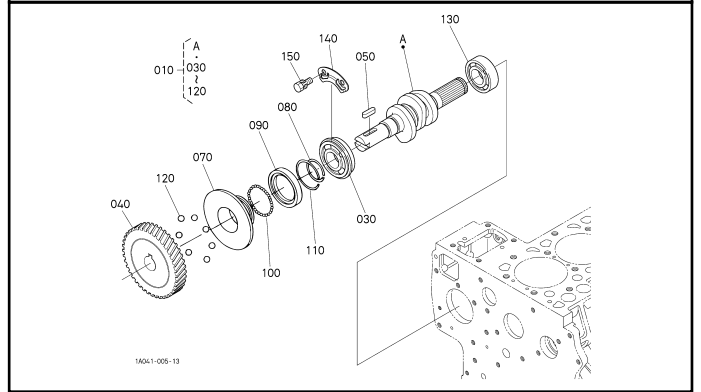

000102 CRANKCASE

000202 OIL PAN

000300 CYLINDER HEAD

000402 GEAR CASE

000500 HEAD COVER

010000 MAIN BEARING CASE

010100 CAMSHAFT AND IDLE GEAR SHAFT

010202 PISTON AND CRANKSHAFT

010303 FLYWHEEL

010502 FUEL CAMSHAFT

020000 ENGINE STOP LEVER

020200 INJECTION PUMP

020400 GOVERNOR

020502 SPEED CONTROL PLATE

020600 NOZZLE HOLDER AND GLOW PLUG

020700 NOZZLE HOLDER [COMPONENT PARTS]

A01000 ACCELERATOR LEVER

A05000 AUTO THROTTLE ADVANCE(ATA) LEVER [OLD]

A05001 AUTO THROTTLE ADVANCE(ATA) LEVER [NEW]

A05500 AUTO THROTTLE CAM