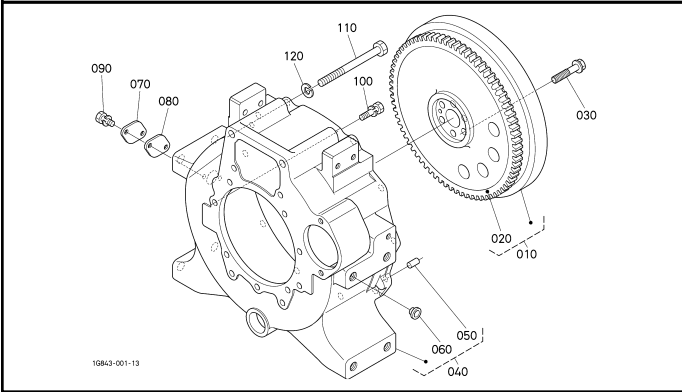

000102 CRANKCASE

000202 OIL PAN

000300 CYLINDER HEAD

000402 GEAR CASE

000500 HEAD COVER

010000 MAIN BEARING CASE

010100 CAMSHAFT AND IDLE GEAR SHAFT

010202 PISTON AND CRANKSHAFT

010303 FLYWHEEL

010502 FUEL CAMSHAFT

020000 ENGINE STOP LEVER

020200 INJECTION PUMP

020400 GOVERNOR

020502 SPEED CONTROL PLATE

020600 NOZZLE HOLDER AND GLOW PLUG

020700 NOZZLE HOLDER [COMPONENT PARTS]

050000 WATER FLANGE AND THERMOSTAT

050100 WATER PUMP

060000 VALVE AND ROCKER ARM

060100 INLET MANIFOLD

060300 EXHAUST MANIFOLD/MUFFLER

060400 AIR CLEANER

090100 UPPER GASKET KIT

090200 LOWER GASKET KIT

A01000 ACCELERATOR LEVER

A05000 AUTO THROTTLE ADVANCE(ATA) LEVER [OLD]

A05001 AUTO THROTTLE ADVANCE(ATA) LEVER [NEW]

A05500 AUTO THROTTLE CAM