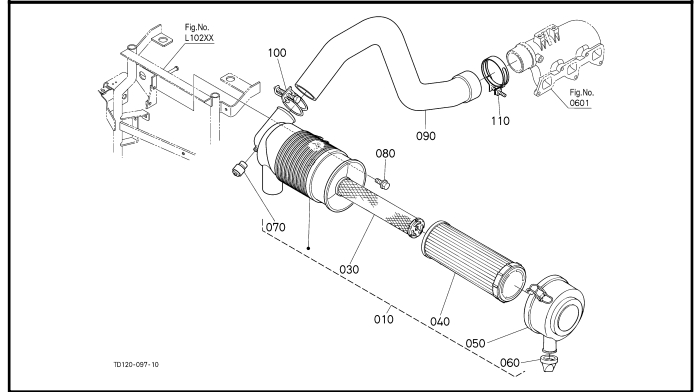

010303 FLYWHEEL

010502 FUEL CAMSHAFT

020000 ENGINE STOP LEVER

020200 INJECTION PUMP

020400 GOVERNOR

020502 SPEED CONTROL PLATE

020600 NOZZLE HOLDER AND GLOW PLUG

020700 NOZZLE HOLDER [COMPONENT PARTS]

050000 WATER FLANGE AND THERMOSTAT

050100 WATER PUMP

060000 VALVE AND ROCKER ARM

060100 INLET MANIFOLD

060300 EXHAUST MANIFOLD/MUFFLER

060400 AIR CLEANER

090100 UPPER GASKET KIT

090200 LOWER GASKET KIT

A01000 ACCELERATOR LEVER

A05000 AUTO THROTTLE ADVANCE(ATA) LEVER [OLD]

A05001 AUTO THROTTLE ADVANCE(ATA) LEVER [NEW]

A05500 AUTO THROTTLE CAM