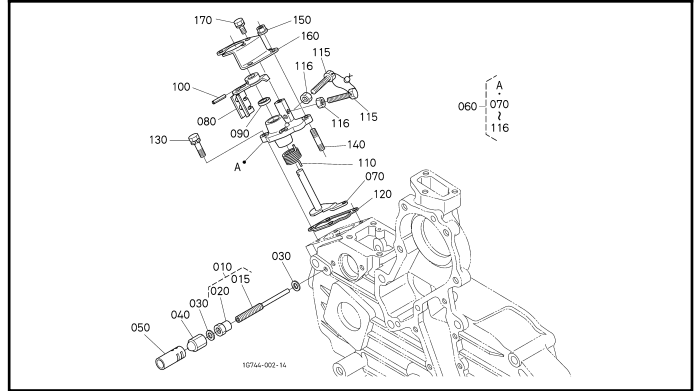

000102 CRANKCASE

000202 OIL PAN

000300 CYLINDER HEAD

000402 GEAR CASE

000500 HEAD COVER

010000 MAIN BEARING CASE

010100 CAMSHAFT AND IDLE GEAR SHAFT

010202 PISTON AND CRANKSHAFT

010303 FLYWHEEL

010502 FUEL CAMSHAFT

020000 ENGINE STOP LEVER

020200 INJECTION PUMP

020400 GOVERNOR

020502 SPEED CONTROL PLATE

020600 NOZZLE HOLDER AND GLOW PLUG

020700 NOZZLE HOLDER [COMPONENT PARTS]

A01000 ACCELERATOR LEVER

A05000 AUTO THROTTLE ADVANCE(ATA) LEVER [OLD]

A05001 AUTO THROTTLE ADVANCE(ATA) LEVER [NEW]

A05500 AUTO THROTTLE CAM