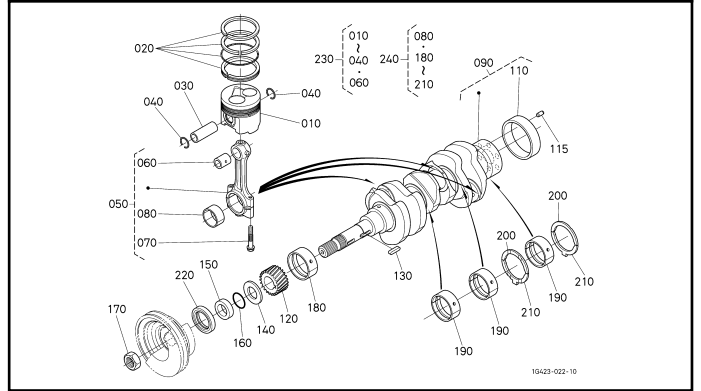

000102 CRANKCASE

000202 OIL PAN

000300 CYLINDER HEAD

000402 GEAR CASE

000500 HEAD COVER

010000 MAIN BEARING CASE

010100 CAMSHAFT AND IDLE GEAR SHAFT

010202 PISTON AND CRANKSHAFT

010303 FLYWHEEL

010502 FUEL CAMSHAFT

020000 ENGINE STOP LEVER

020200 INJECTION PUMP

020400 GOVERNOR

020502 SPEED CONTROL PLATE

020600 NOZZLE HOLDER AND GLOW PLUG

020700 NOZZLE HOLDER [COMPONENT PARTS]

050000 WATER FLANGE AND THERMOSTAT

050100 WATER PUMP

060000 VALVE AND ROCKER ARM

060100 INLET MANIFOLD

060300 EXHAUST MANIFOLD/MUFFLER

060400 AIR CLEANER

090100 UPPER GASKET KIT

090200 LOWER GASKET KIT

A01000 ACCELERATOR LEVER

A05000 AUTO THROTTLE ADVANCE(ATA) LEVER [OLD]

A05001 AUTO THROTTLE ADVANCE(ATA) LEVER [NEW]

A05500 AUTO THROTTLE CAM