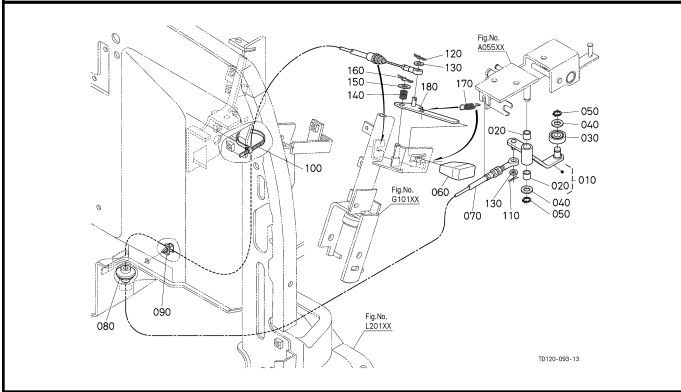

010303 FLYWHEEL

010502 FUEL CAMSHAFT

020000 ENGINE STOP LEVER

020200 INJECTION PUMP

020400 GOVERNOR

020502 SPEED CONTROL PLATE

020600 NOZZLE HOLDER AND GLOW PLUG

020700 NOZZLE HOLDER [COMPONENT PARTS]

050000 WATER FLANGE AND THERMOSTAT

050100 WATER PUMP

060000 VALVE AND ROCKER ARM

060100 INLET MANIFOLD

060300 EXHAUST MANIFOLD/MUFFLER

060400 AIR CLEANER

090100 UPPER GASKET KIT

090200 LOWER GASKET KIT

A01000 ACCELERATOR LEVER

A05000 AUTO THROTTLE ADVANCE(ATA) LEVER [OLD]

A05001 AUTO THROTTLE ADVANCE(ATA) LEVER [NEW]

A05500 AUTO THROTTLE CAM