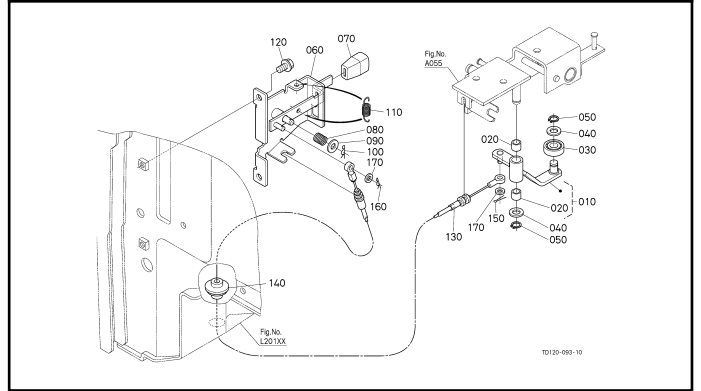

010303 FLYWHEEL

010502 FUEL CAMSHAFT

020000 ENGINE STOP LEVER

020200 INJECTION PUMP

020400 GOVERNOR

020502 SPEED CONTROL PLATE

020600 NOZZLE HOLDER AND GLOW PLUG

020700 NOZZLE HOLDER [COMPONENT PARTS]

050000 WATER FLANGE AND THERMOSTAT

050100 WATER PUMP

060000 VALVE AND ROCKER ARM

060100 INLET MANIFOLD

060300 EXHAUST MANIFOLD/MUFFLER

060400 AIR CLEANER

090100 UPPER GASKET KIT

090200 LOWER GASKET KIT

A01000 ACCELERATOR LEVER

A05000 AUTO THROTTLE ADVANCE(ATA) LEVER [OLD]

A05001 AUTO THROTTLE ADVANCE(ATA) LEVER [NEW]

A05500 AUTO THROTTLE CAM