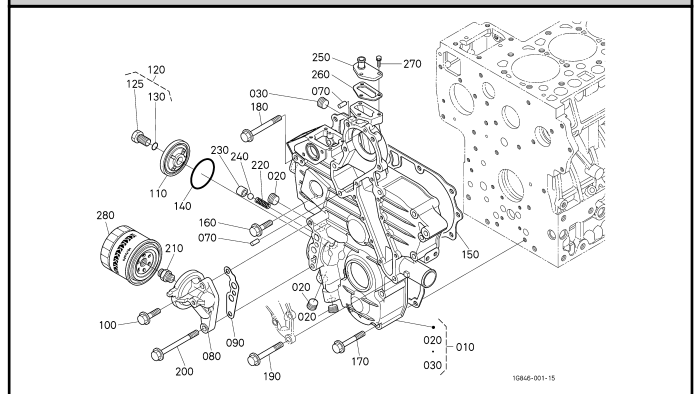

000102 CRANKCASE

000202 OIL PAN

000300 CYLINDER HEAD

000402 GEAR CASE

000500 HEAD COVER

010000 MAIN BEARING CASE

010100 CAMSHAFT AND IDLE GEAR SHAFT

010202 PISTON AND CRANKSHAFT

010303 FLYWHEEL

010502 FUEL CAMSHAFT

020000 ENGINE STOP LEVER

020200 INJECTION PUMP

020400 GOVERNOR

020502 SPEED CONTROL PLATE

020600 NOZZLE HOLDER AND GLOW PLUG

020700 NOZZLE HOLDER [COMPONENT PARTS]

A01000 ACCELERATOR LEVER

A05000 AUTO THROTTLE ADVANCE(ATA) LEVER [OLD]

A05001 AUTO THROTTLE ADVANCE(ATA) LEVER [NEW]

A05500 AUTO THROTTLE CAM