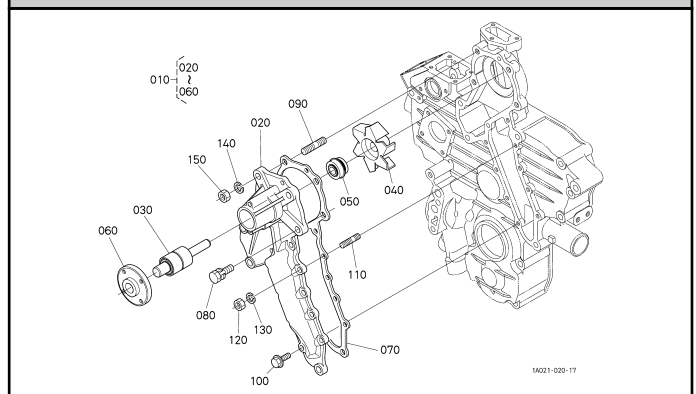

050100 WATER PUMP