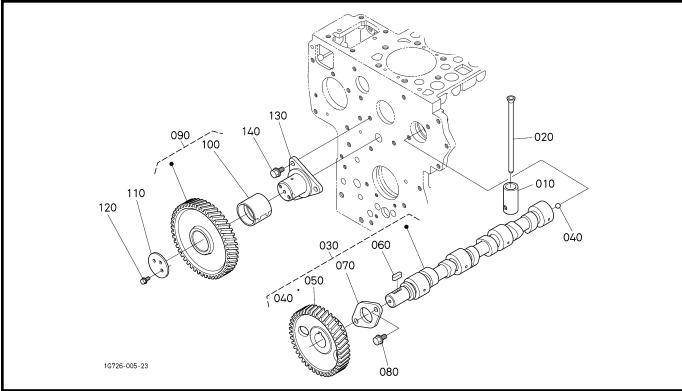

000102 CRANKCASE

000202 OIL PAN

000300 CYLINDER HEAD

000402 GEAR CASE

000500 HEAD COVER

010000 MAIN BEARING CASE

010100 CAMSHAFT AND IDLE GEAR SHAFT

010202 PISTON AND CRANKSHAFT

010303 FLYWHEEL

010502 FUEL CAMSHAFT

020000 ENGINE STOP LEVER

020200 INJECTION PUMP

020400 GOVERNOR

020502 SPEED CONTROL PLATE

020600 NOZZLE HOLDER AND GLOW PLUG

020700 NOZZLE HOLDER [COMPONENT PARTS]

A01000 ACCELERATOR LEVER

A05000 AUTO THROTTLE ADVANCE(ATA) LEVER [OLD]

A05001 AUTO THROTTLE ADVANCE(ATA) LEVER [NEW]

A05500 AUTO THROTTLE CAM