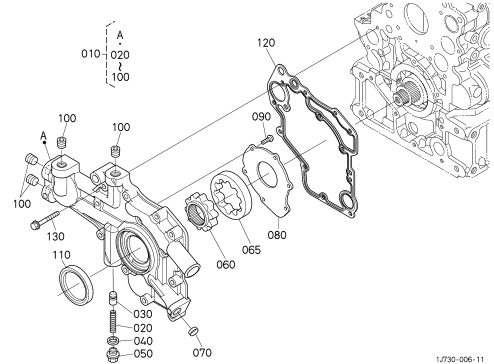

510000 FRONT COVER