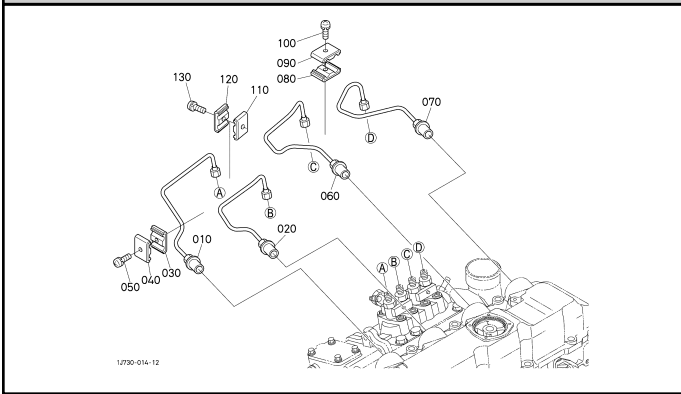

545000 INJECTION PIPE