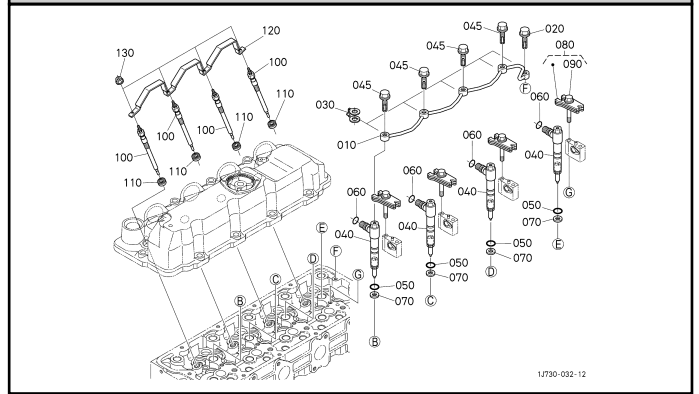

540000 NOZZLE HOLDER AND GLOW PLUG