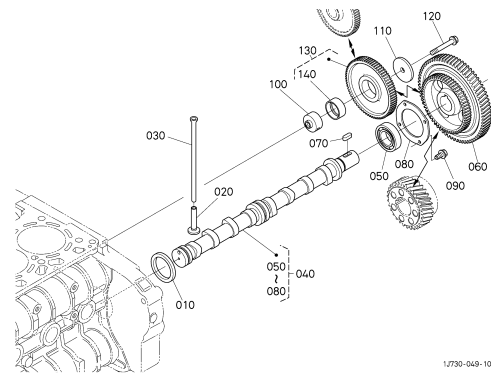

512000 CAMSHAFT AND IDLE GEAR SHAFT