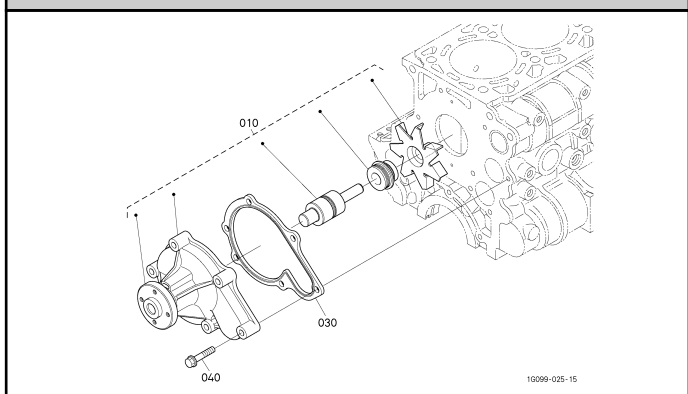

561000 WATER PUMP