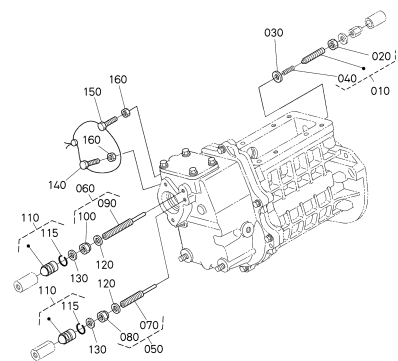

525000 RESTRICTION ADJUSTING BOLT