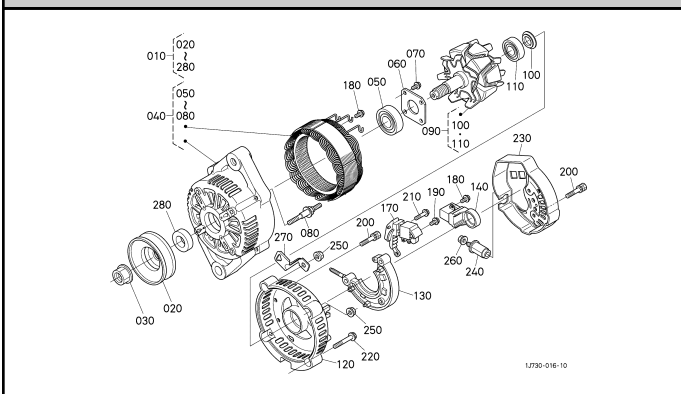

551000 ALTERNATOR (COMPONENT PARTS)