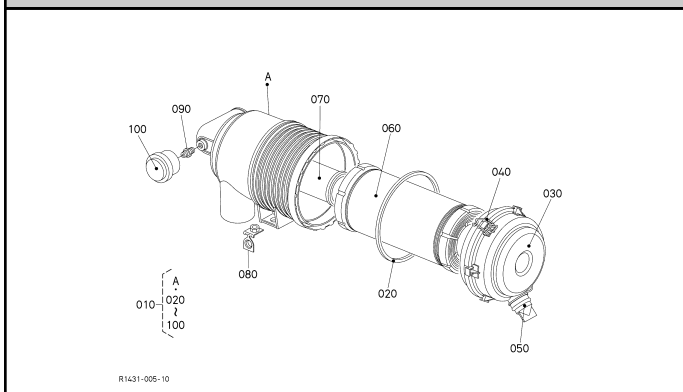

584700 AIR CLEANER (COMPONENT PARTS)