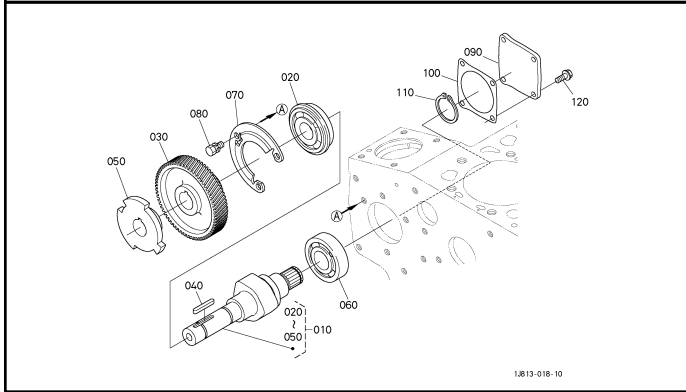

522000 FUEL CAMSHAFT