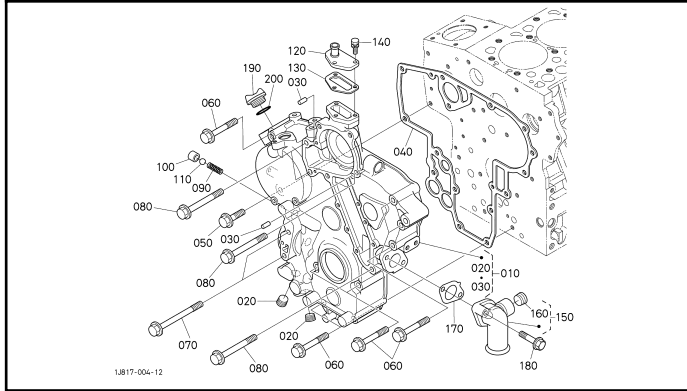

508000 GEAR CASE