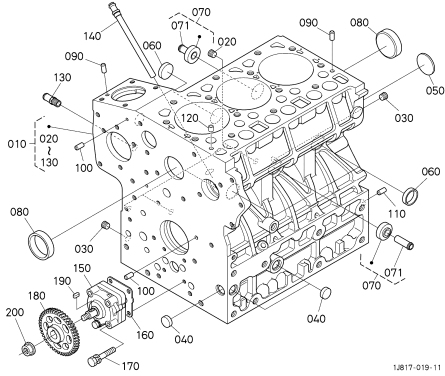

500000 CRANKCASE