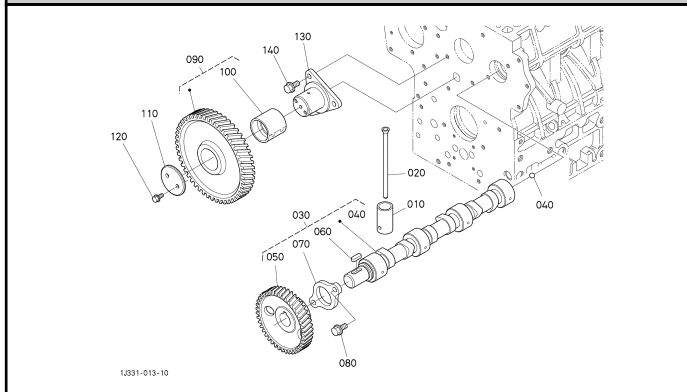

512000 CAMSHAFT AND IDLE GEAR SHAFT