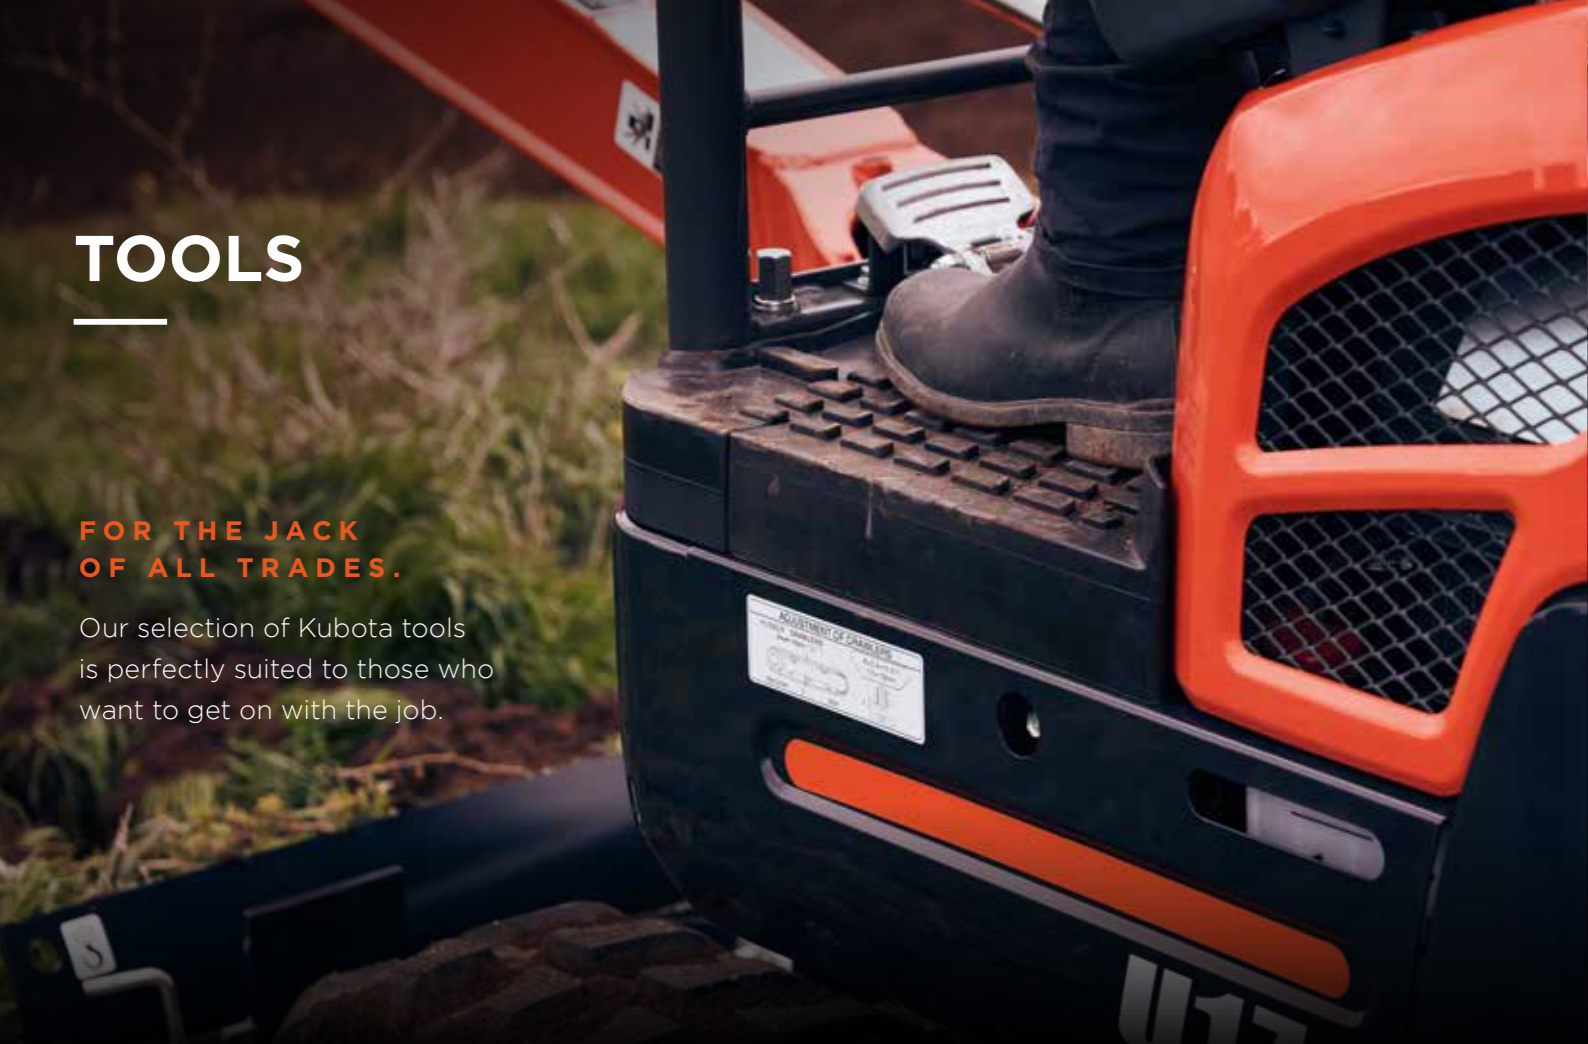

KRONE UMBRELLA
SKU: J793
RRP \$37.50

KRONE TRAVEL MUG
SKU: J791
RRP \$17.90

KRONE KEYRING BOTTLE OPENER
SKU: J1183
RRP \$1.95

STUBBY HOLDER
SKU: J858
RRP \$6.55

TOOLS

FOR THE JACK OF ALL TRADES.

Our selection of Kubota tools is perfectly suited to those who want to get on with the job.