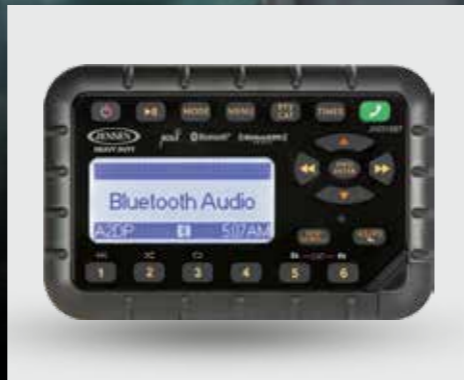

NEW HEAVY-DUTY MINI WATERPROOF RADIO WITH BLUETOOTH AUDIO
SKU: J1061
RRP $451.30