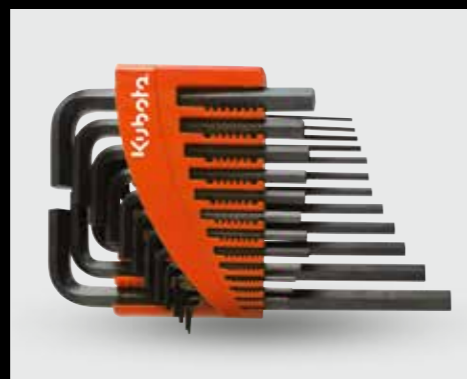

25 PIECE HEXKEY SET (SAE & METRIC)
SKU: J723
RRP $15.20