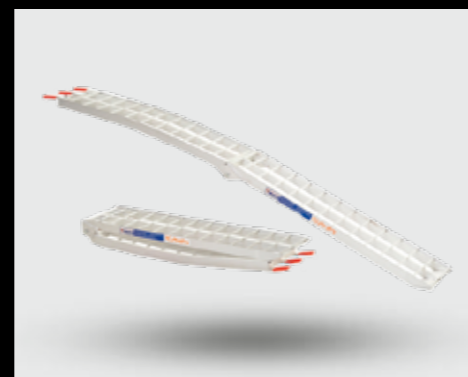

TRAILER RAMPS (PAIR)
SKU: JM949 RRP \$179.60
SUPPORT FEET FOR RAMPS (SET)
SKU: JM949-SF RRP \$24.20

NYLON LINE

SKU: JM7222 RRP: \$5.70
SIZE: LINE 1/2 X 2.4MM

SKU: JM7223 RRP: \$5.70
SIZE: LINE 1/2 X 2.7MM