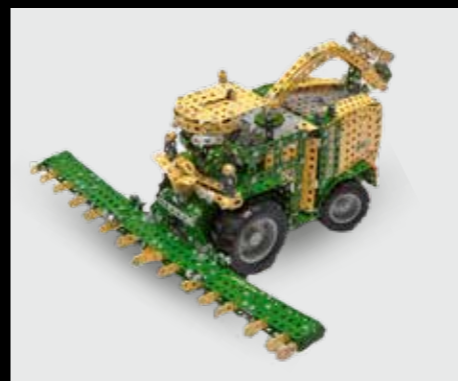

BIG X 1100 1:16 SCALE MODEL CONSTRUCTION KIT
SKU: J801
RRP $148.10