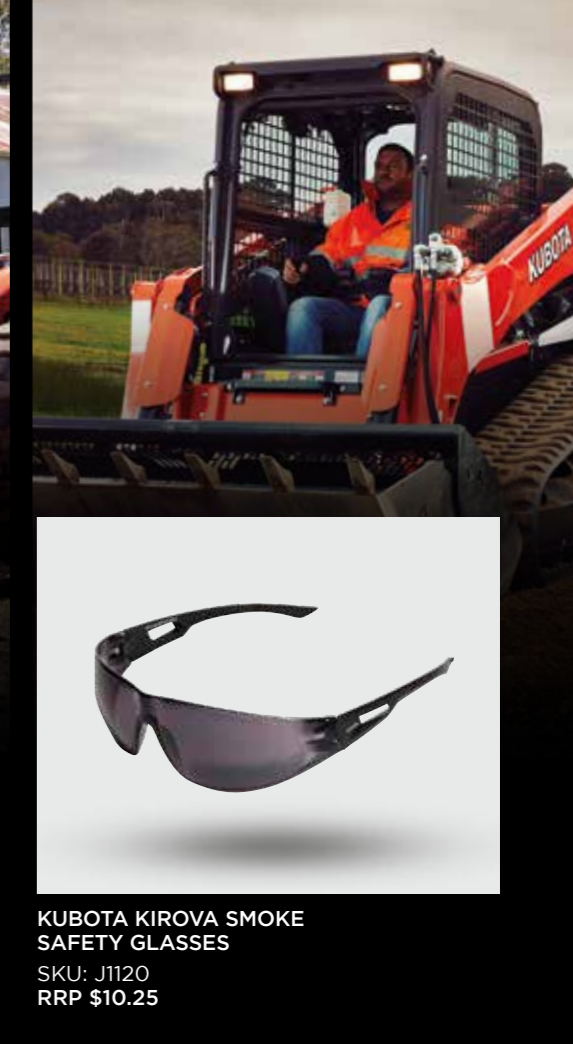

KRONE UMBRELLA
SKU: J793
RRP \$37.50

KRONE TRAVEL MUG
SKU: J791
RRP \$17.90

KRONE KEYRING BOTTLE OPENER
SKU: J1183
RRP \$1.95

STUBBY HOLDER
SKU: J858
RRP \$6.55

TOOLS

FOR THE JACK OF ALL TRADES.

Our selection of Kubota tools is perfectly suited to those who want to get on with the job.