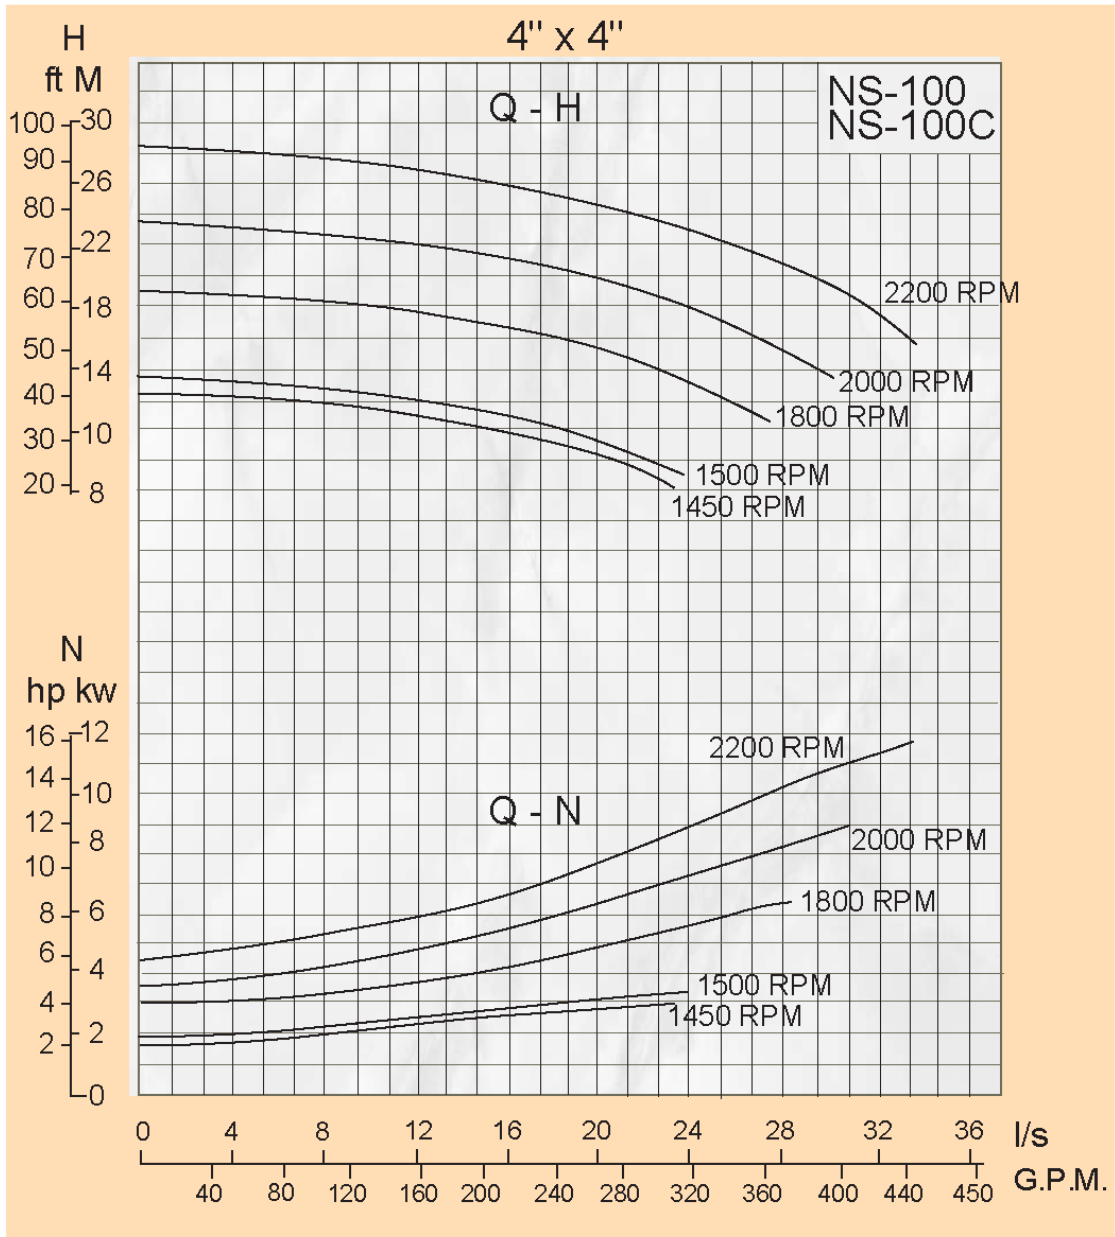

Phone: 07 3640 9400