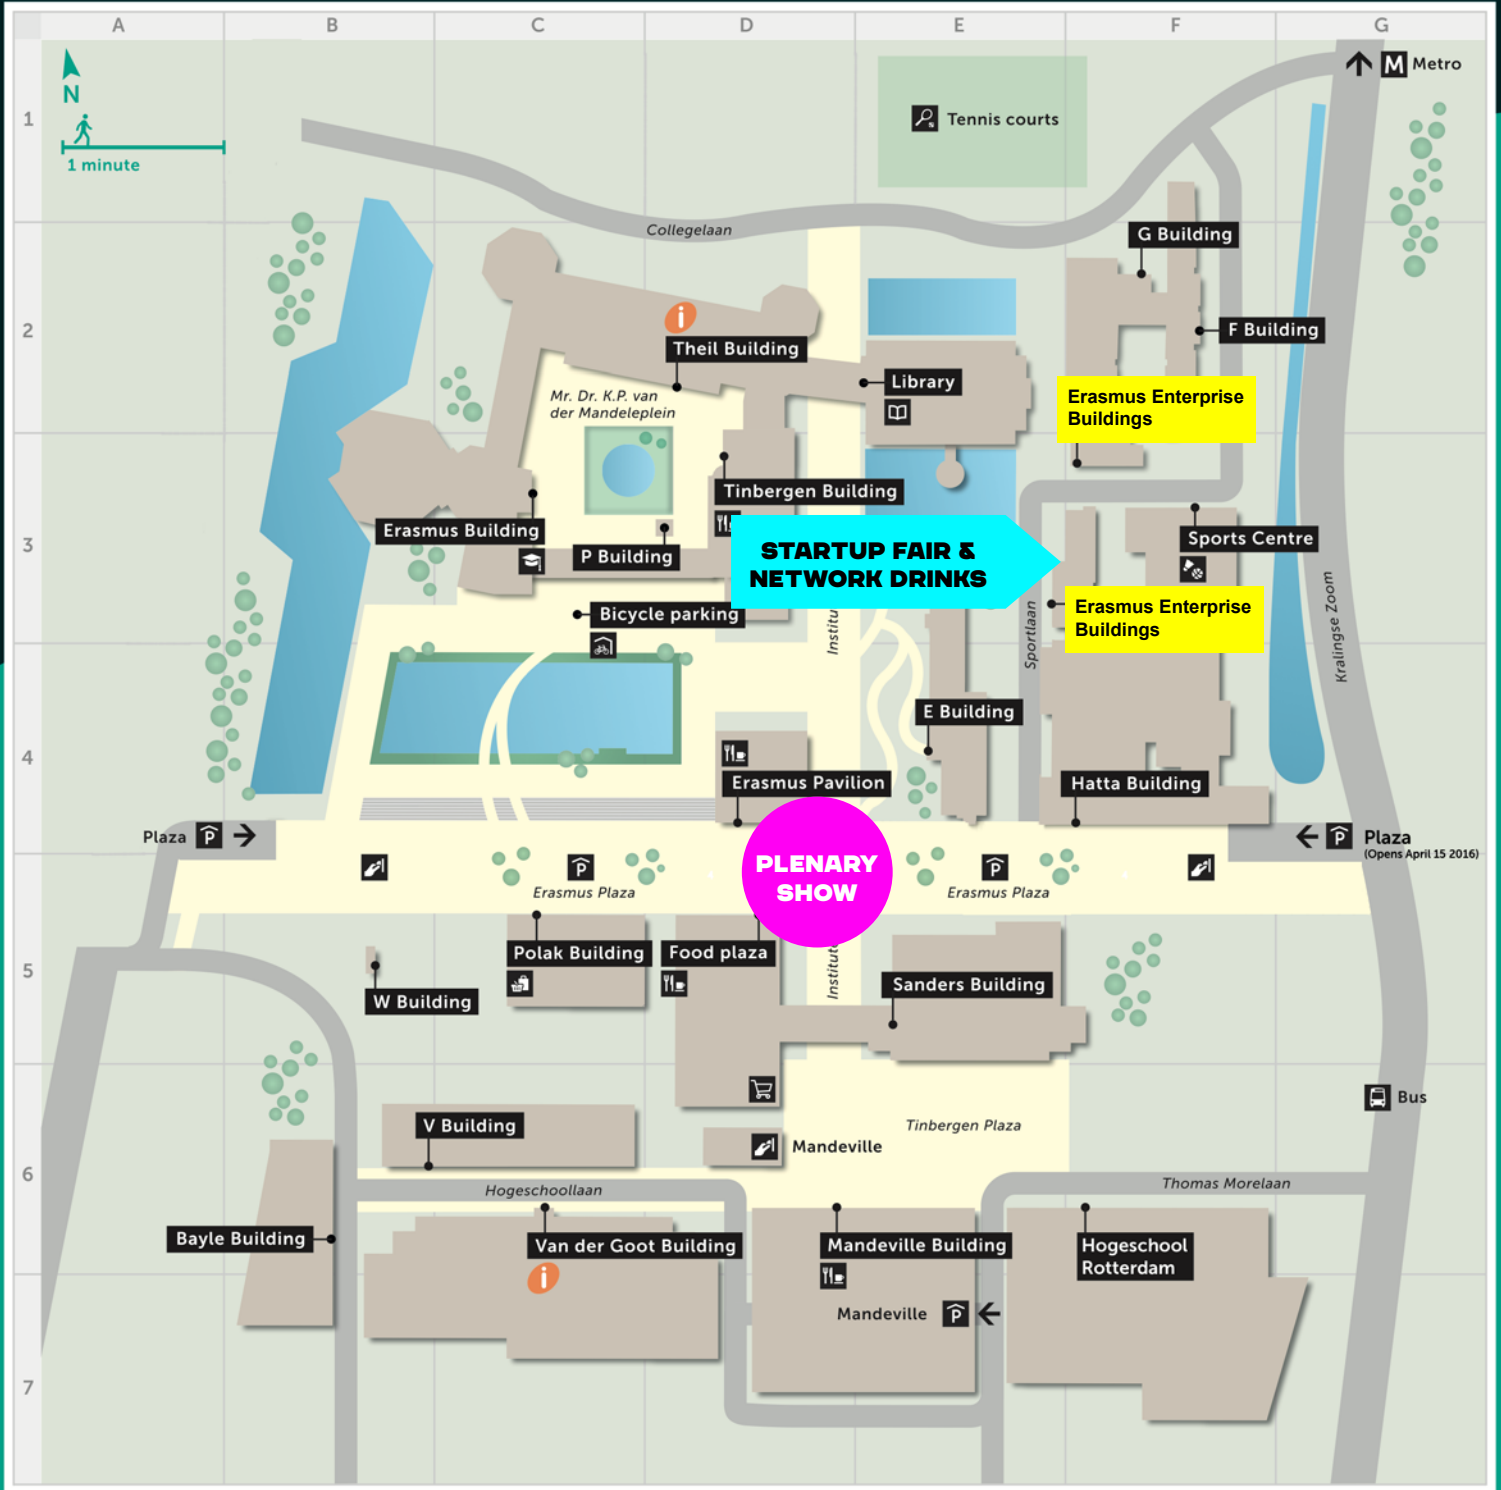

Map campus Woudestein

Legend

- | | | | | |
|---------|-----------------|---------------|-----------|--------------------|
| Bus | Pay station | Tennis courts | Graduates | Water |
| Metro | Bicycle parking | Library | Road | Under construction |
| Tram | Information | Food & drinks | Buildings | Main entrance |
| Parking | Sports Centre | Shops | Footpaths | |