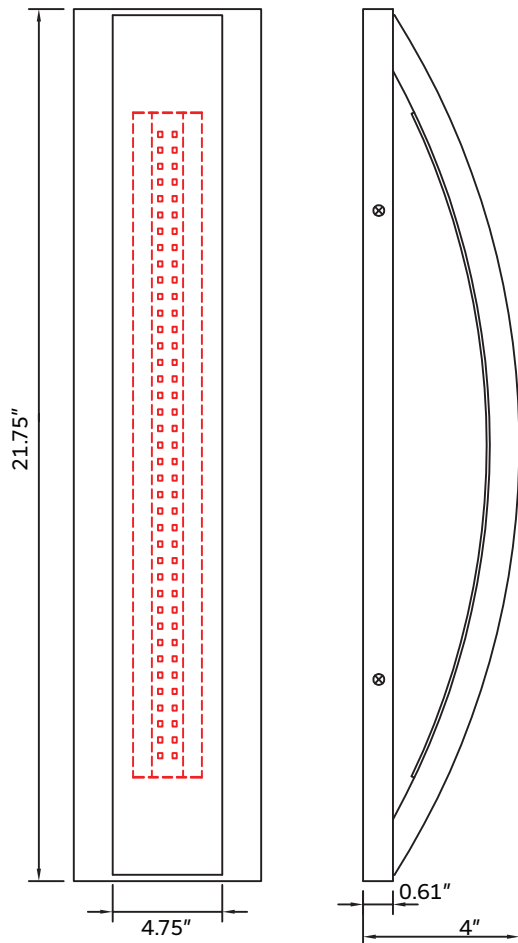

LED Modern Arch Outdoor Wall Sconce

Detailed spec sheet for item AL10016WS

Arcos

PRODUCT DESCRIPTION

The Arcos LED outdoor wall sconce will bring a modern touch to your home or business. It features built-in LEDs that only use 12 watts of electricity. The LEDs shine from under the arch and wash the wall on both sides. Suitable for commercial and residential installations. Finished in black, this IP65 rated metal fixture is waterproof and designed for years of maintenance free service. It's ETL Listed for safety and quality.

GENERAL CHARACTERISTICS

Fixture Life Hours	50,000
Material	Steel
Lense Material	Acrylic
Lense Finish	White
Finish	Black
Safety Rating	ETL Listed

ELECTRICAL CHARACTERISTICS

Watts	12
Volts	120
Equivalent Watts	72
Lumens	1000
Power Factor	LED 12W
Operating Temperature	-40 ~ +90 °C

LIGHT CHARACTERISTICS

Color Accuracy (CRI)	90
Light Appearance	Warm White
Color Temperature	3000K
Beam Angle	180°
Dimmable	TRUE

FIXTURE CHARACTERISTICS

Shape	Half Cylinder
Number of Lights	1 Light
Mounting	Wall
Use Location	Outdoor

PRODUCT DIMENSIONS

Size (in)	22
Diameter (in)	5
Item Dimensions (in)	(W) 4 (H) 4.75 (D) 21.75

PRODUCT DATA

Item Number	AL10016WS
Barcode on SKU	653703100166
Brand	Ambiate
Warranty	3 Years