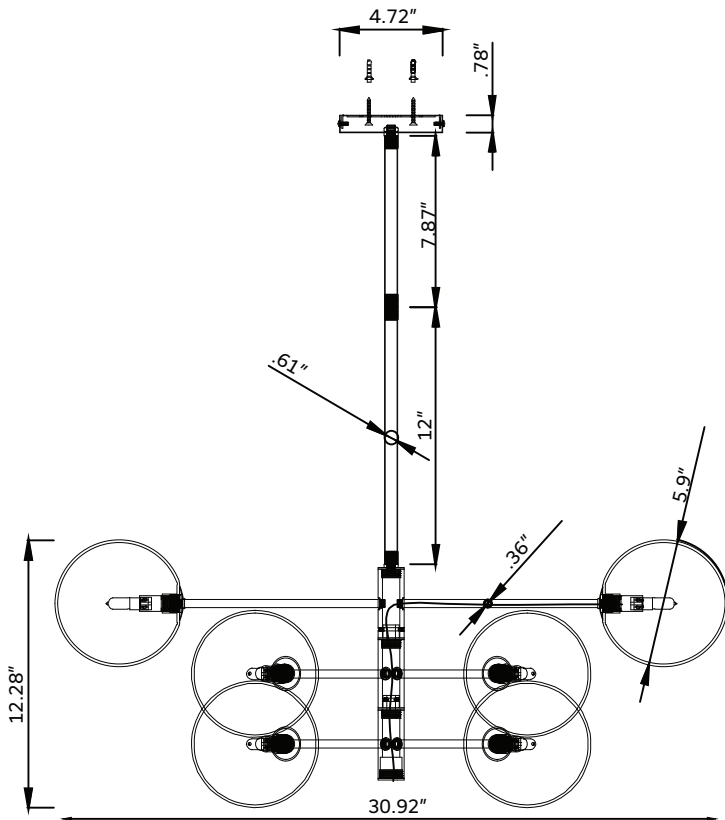

Six Light Modern Sputnik Chandelier Fixture Tinted Glass

Detailed spec sheet for item AL10004C6

Stralia

PRODUCT DESCRIPTION

The black finish of the Stango chandelier gives off a modern elegance that will compliment your décor. Six smoked glass shades cap off the three poles that intersect the with the center post. Two-piece down rod lets you choose from 2 different heights. Ideal for use over round tables, entryways, large kitchen islands, and more. Suitable for commercial and residential installations. Uses six G9 bulbs (Not included, 15 watts max). Use with LED bulbs for an energy efficient lighting solution. Dimmable when used with dimmable bulbs and compatible dimmer. ETL Listed for safety and quality.

GENERAL CHARACTERISTICS

Material	Steel
Socket Material	Ceramic
Finish	Black
Safety Rating	ETL Listed

ELECTRICAL CHARACTERISTICS

Volts	120
-------	-----

FIXTURE CHARACTERISTICS

Style	Modern
Shape	Sputnik
Number of Lights	6 - Light
Bulb Max Wattage	15 Max
Base	G9
Use Location	Indoor

PRODUCT DIMENSIONS

Canopy Width (in)	5.1
Canopy Height (in)	.89
Cord Length	42" Pole (adjustable)
Diameter (in)	30.92
Item Dimensions (in)	(W) 30 (H) 30 (D)38

PRODUCT DATA

Item Number	AL10004C6
Barcode on SKU	653703100043
Brand	Ambiate
Warranty	3 Years