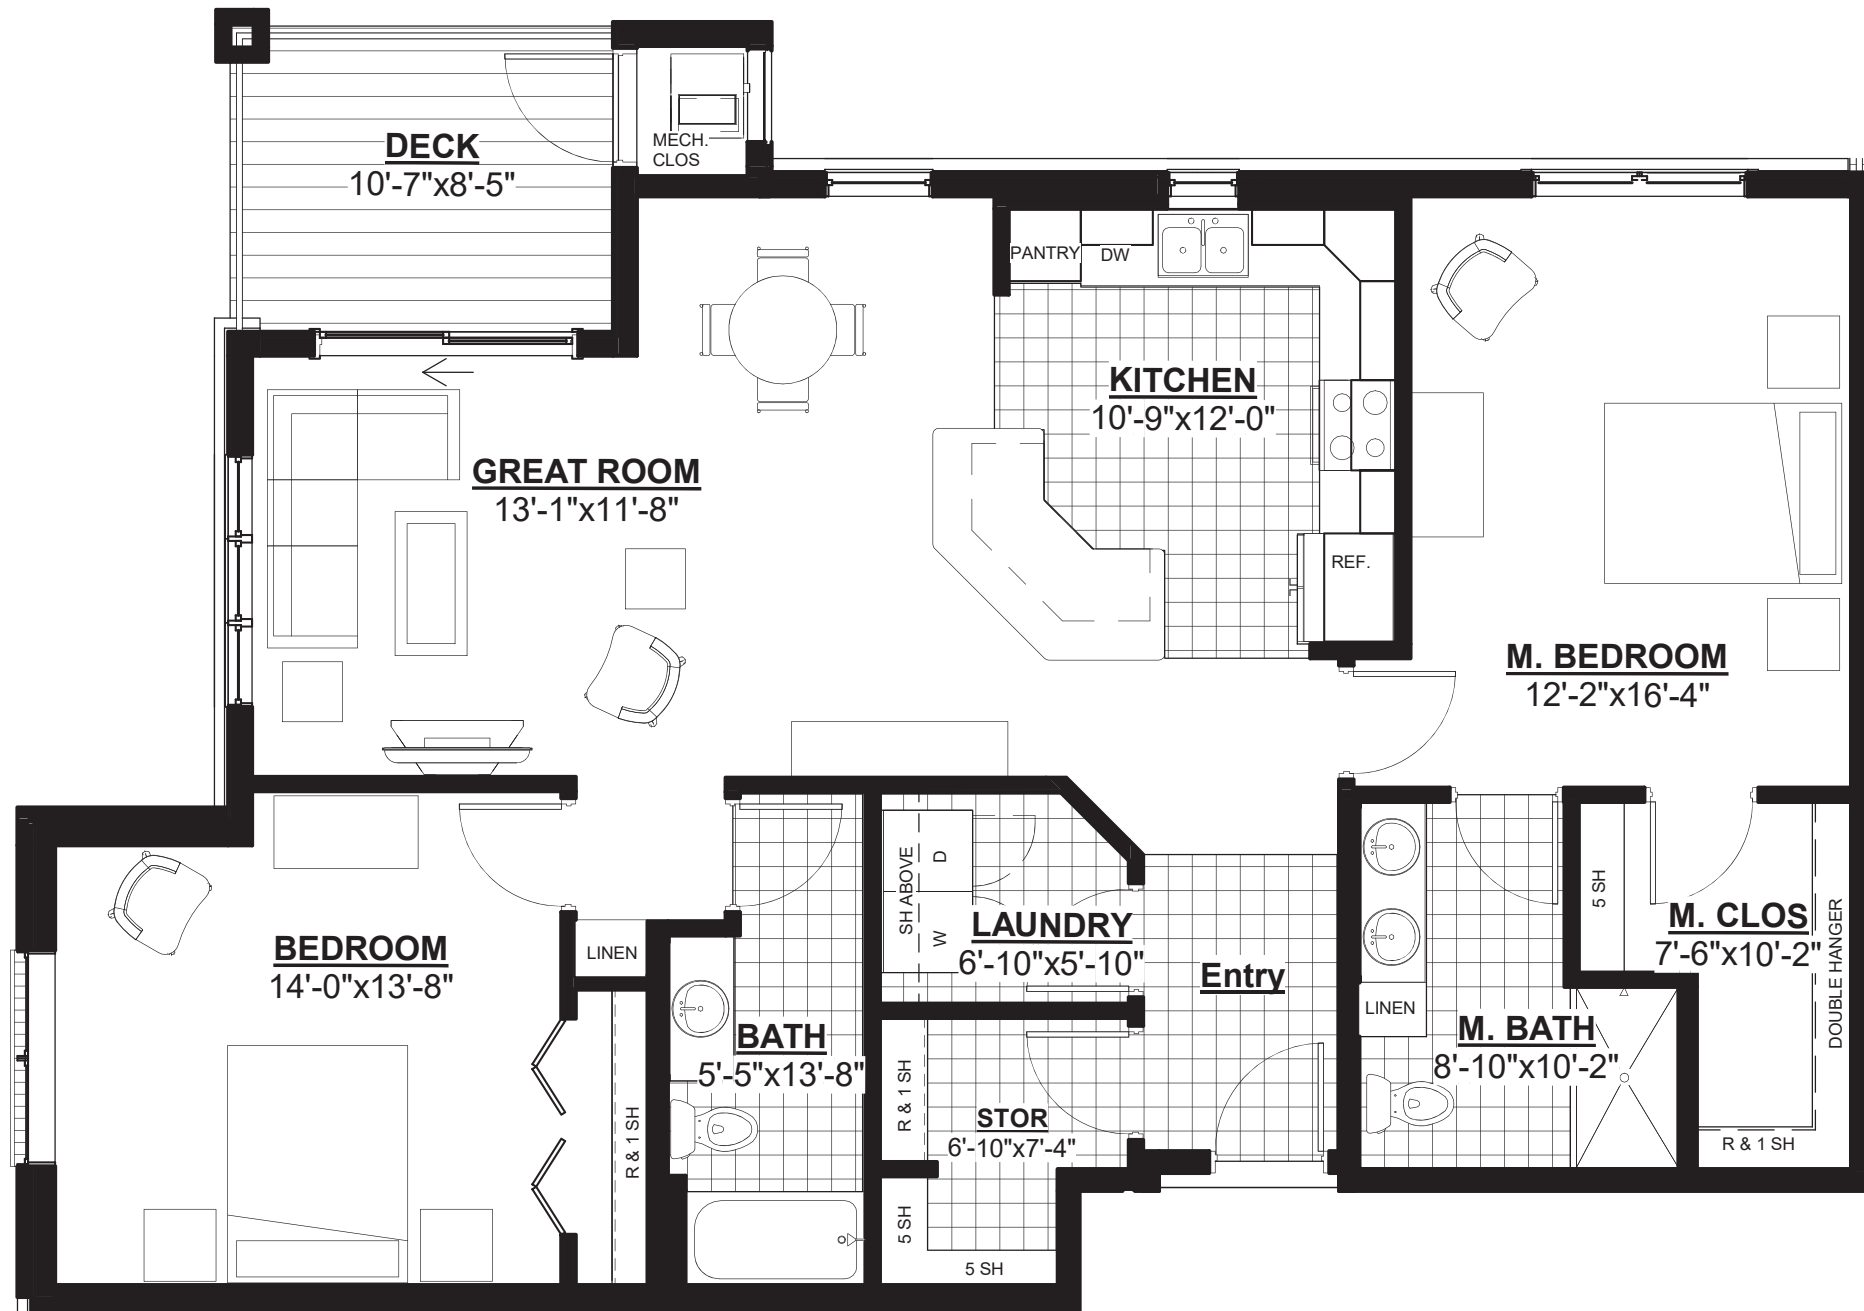

Innsbruck

1396 square feet
2 bedroom, 2 bath

1st-4th Floors

Scale: 3/16" = 1'-0"

Unit plans subject to change without notice - Rev: 04.18.2022

*First floor homes may have a patio in lieu of a deck

To learn more, call:
(972) 954-9898