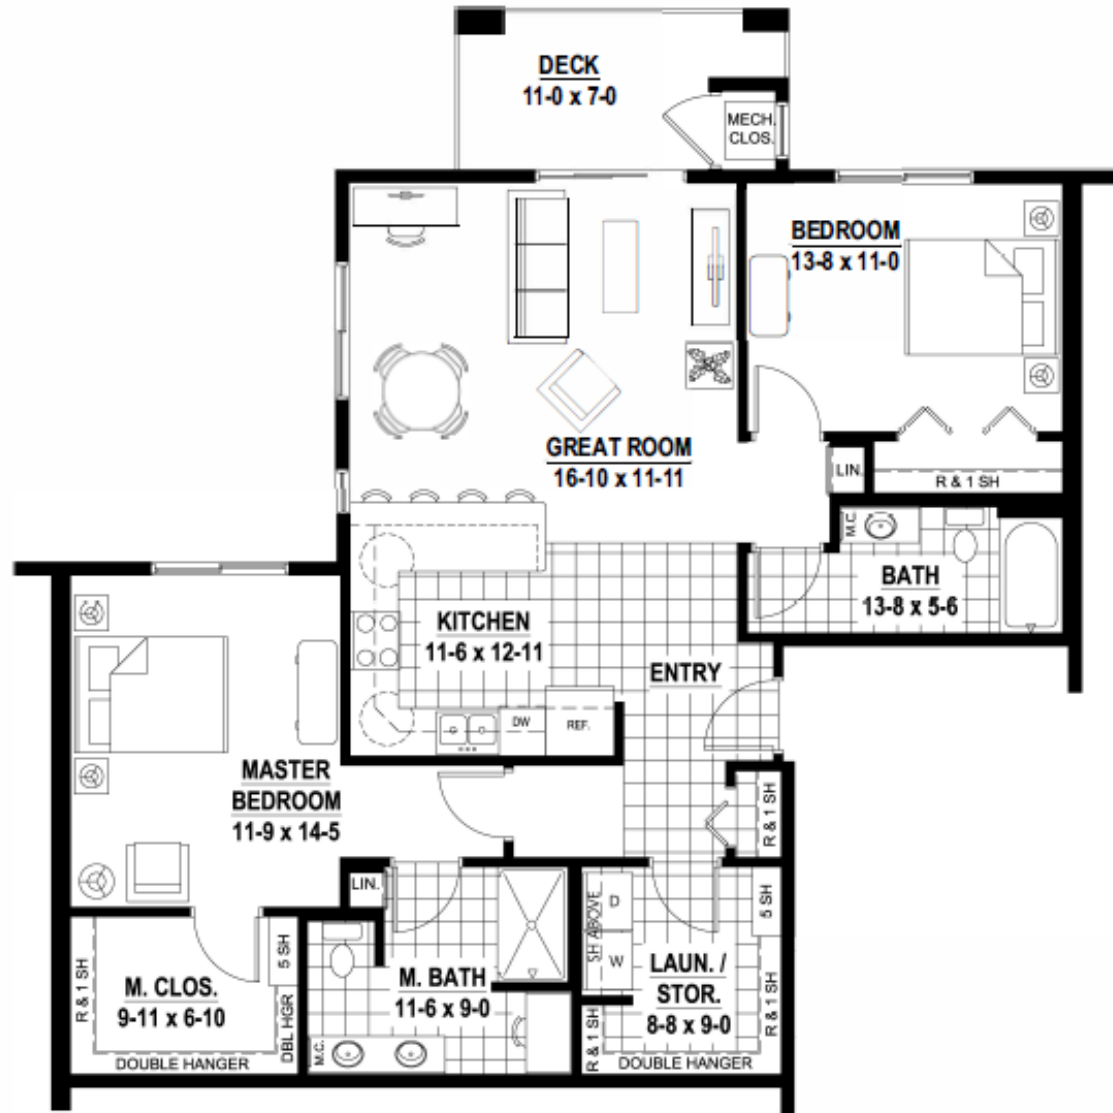

—Home Y—

1,296 sf
2 bedroom, 2 bathroom

Not to scale. Unit plans subject to change without notice.

To learn more call: 913-227-0469