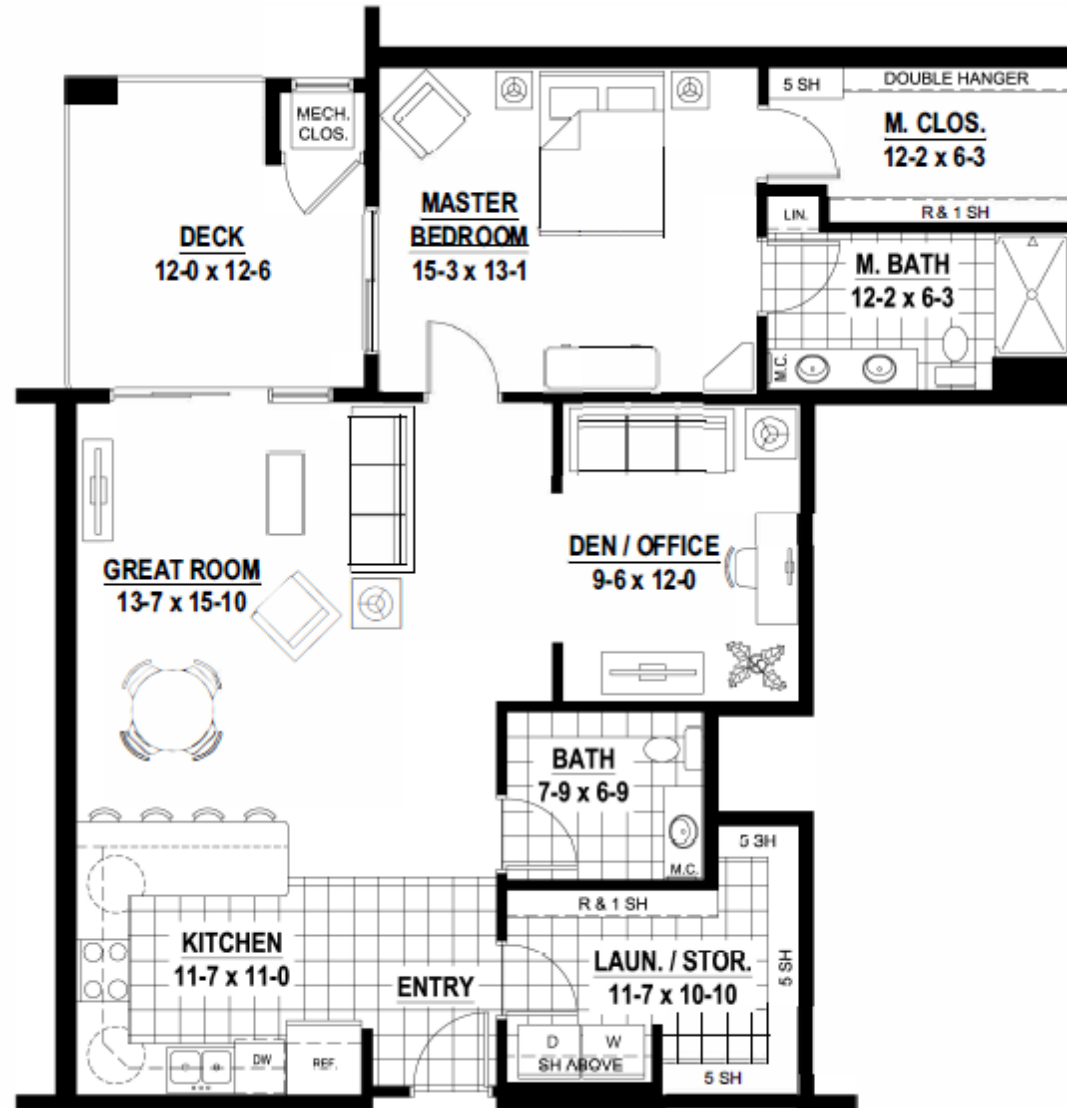

# —Home O—

1,222 sf  
1 bedroom, 1.5 bathroom, den

Not to scale. Unit plans subject to change without notice.

To learn more call: 913-227-0469