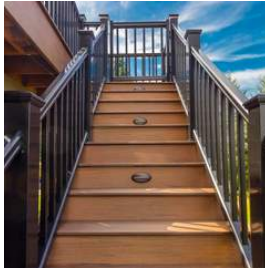

TimberTech®

RAILING ORDER BOOK

BY AZEK®

ROCCO
Building Supplies, LLC

TimberTech®

R A I L I N G

BY AZEK®

PVC Railing Pinnacle Rail.....	1
PVC Railing Statement Rail.....	2
Classic Composite Series.....	3-8
RadianceRail Express.....	9-10
RadianceRail Express Smart Set.....	11-12
Impression Rail Express.....	13-17
Contact Infomation.....	18

<https://www.timbertech.com/products/railing/>

Note: Items listed in **RED** are stocked at Rocco Building Supplies. Items in **BLACK** may be special ordered in full units.

<https://www.roccobuilding.com/>