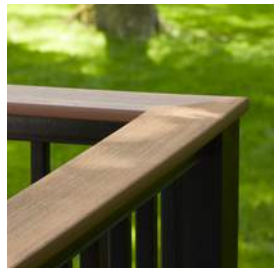

TimberTech®

RAILING ORDER BOOK

BY AZEK®

ROCCO
Building Supplies, LLC

TimberTech®

R A I L I N G

BY AZEK®

PVC Railing Pinnacle Rail.....	1
PVC Railing Statement Rail.....	2
Classic Composite Series.....	3-8
RadianceRail Express.....	9-10
RadianceRail Express Smart Set.....	11-12
Impression Rail Express.....	13-17
Contact Infomation.....	18

<https://www.timbertech.com/products/railing/>

Note: Items listed in **RED** are stocked at Rocco Building Supplies. Items in **BLACK** may be special ordered in full units.

<https://www.roccobuilding.com/>