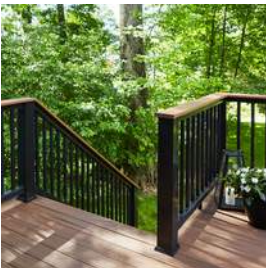

TimberTech®

RAILING ORDER BOOK

BY AZEK®

ROCCO
Building Supplies, LLC

TimberTech®

R A I L I N G

BY AZEK®

PVC Railing Pinnacle Rail.....	1
PVC Railing Statement Rail.....	2
Classic Composite Series.....	3-8
RadianceRail Express.....	9-10
RadianceRail Express Smart Set.....	11-12
Impression Rail Express.....	13-17
Contact Infomation.....	18

<https://www.timbertech.com/products/railing/>

Note: Items listed in **RED** are stocked at Rocco Building Supplies. Items in **BLACK** may be special ordered in full units.

<https://www.roccobuilding.com/>