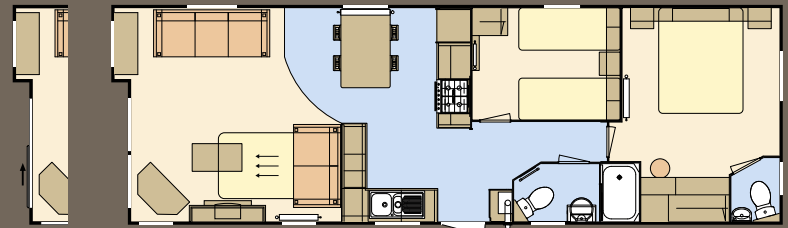

The rustic kitchen embodies laid back living, ample work surface space with modern elements and feature lighting.

*Model illustrated 38 x 12ft - 2 bedroom.  
Deluxe bedding set, lounge scatters, TV and interior accessories are for display purposes only.*

# DEBONAIR 7

Sliding patio doors

36 x 12 - 2 bedroom/6 berth

Sliding patio doors

13FT  
WIDE

38 x 13 - 2 bedroom/6 berth

Sliding patio doors

38 x 12 - 2 bedroom/6 berth

Sliding patio doors

13FT  
WIDE

40 x 13 - 3 bedroom/8 berth

Sliding patio doors

38 x 12 - 3 bedroom/8 berth