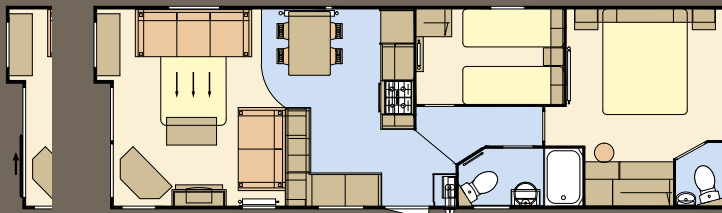

The rustic kitchen embodies laid back living, ample work surface space with modern elements and feature lighting.

*Model illustrated 38 x 12ft - 2 bedroom.  
Deluxe bedding set, lounge scatters, TV and interior accessories are for display purposes only.*

# DEBONAIR 7

Sliding patio doors

36 x 12 - 2 bedroom/6 berth

Sliding patio doors

13FT  
WIDE

38 x 13 - 2 bedroom/6 berth

Sliding patio doors

38 x 12 - 2 bedroom/6 berth

Sliding patio doors

13FT  
WIDE

40 x 13 - 3 bedroom/8 berth

Sliding patio doors

38 x 12 - 3 bedroom/8 berth