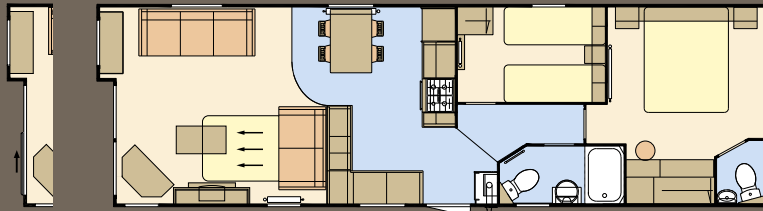

The rustic kitchen embodies laid back living, ample work surface space with modern elements and feature lighting.

*Model illustrated 38 x 12ft - 2 bedroom.  
Deluxe bedding set, lounge scatters, TV and interior accessories are for display purposes only.*

# DEBONAIR 7

Sliding patio doors

36 x 12 - 2 bedroom/6 berth

Sliding patio doors

13FT  
WIDE

38 x 13 - 2 bedroom/6 berth

Sliding patio doors

38 x 12 - 2 bedroom/6 berth

Sliding patio doors

13FT  
WIDE

40 x 13 - 3 bedroom/8 berth

Sliding patio doors

38 x 12 - 3 bedroom/8 berth