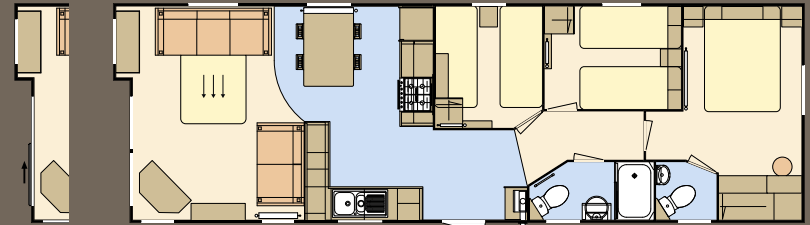

The rustic kitchen embodies laid back living, ample work surface space with modern elements and feature lighting.

*Model illustrated 38 x 12ft - 2 bedroom.  
Deluxe bedding set, lounge scatters, TV and interior accessories are for display purposes only.*

# DEBONAIR 7

Sliding patio doors

36 x 12 - 2 bedroom/6 berth

Sliding patio doors

13FT  
WIDE

38 x 13 - 2 bedroom/6 berth

Sliding patio doors

38 x 12 - 2 bedroom/6 berth

Sliding patio doors

13FT  
WIDE

40 x 13 - 3 bedroom/8 berth

Sliding patio doors

38 x 12 - 3 bedroom/8 berth

### STANDARD FEATURE HIGHLIGHTS

- ✓ Free standing two and three-seater suite complete with bolster cushions
- ✓ Free standing table and chairs
- ✓ Pull out bed to lounge
- ✓ Integrated oven and grill with 4 ring hob and electric ignition
- ✓ Sockets with USB port
- ✓ Low energy lighting
- ✓ Recirculating electric cooker hood
- ✓ Designer interior lighting throughout
- ✓ En suite WC to master bedroom