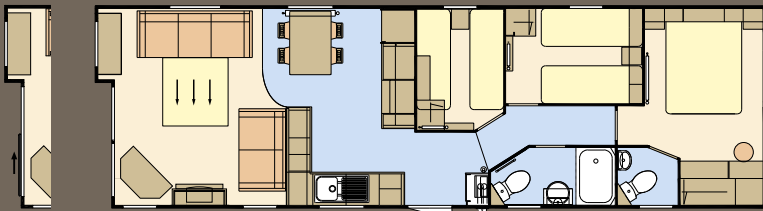

The rustic kitchen embodies laid back living, ample work surface space with modern elements and feature lighting.

*Model illustrated 38 x 12ft - 2 bedroom.  
Deluxe bedding set, lounge scatters, TV and interior accessories are for display purposes only.*

# DEBONAIR 7

Sliding patio doors

36 x 12 - 2 bedroom/6 berth

Sliding patio doors

13FT  
WIDE

38 x 13 - 2 bedroom/6 berth

Sliding patio doors

38 x 12 - 2 bedroom/6 berth

Sliding patio doors

13FT  
WIDE

40 x 13 - 3 bedroom/8 berth

Sliding patio doors

38 x 12 - 3 bedroom/8 berth

### STANDARD FEATURE HIGHLIGHTS

- ✓ Free standing two and three-seater suite complete with bolster cushions
- ✓ Free standing table and chairs
- ✓ Pull out bed to lounge
- ✓ Integrated oven and grill with 4 ring hob and electric ignition
- ✓ Sockets with USB port
- ✓ Low energy lighting
- ✓ Recirculating electric cooker hood
- ✓ Designer interior lighting throughout
- ✓ En suite WC to master bedroom