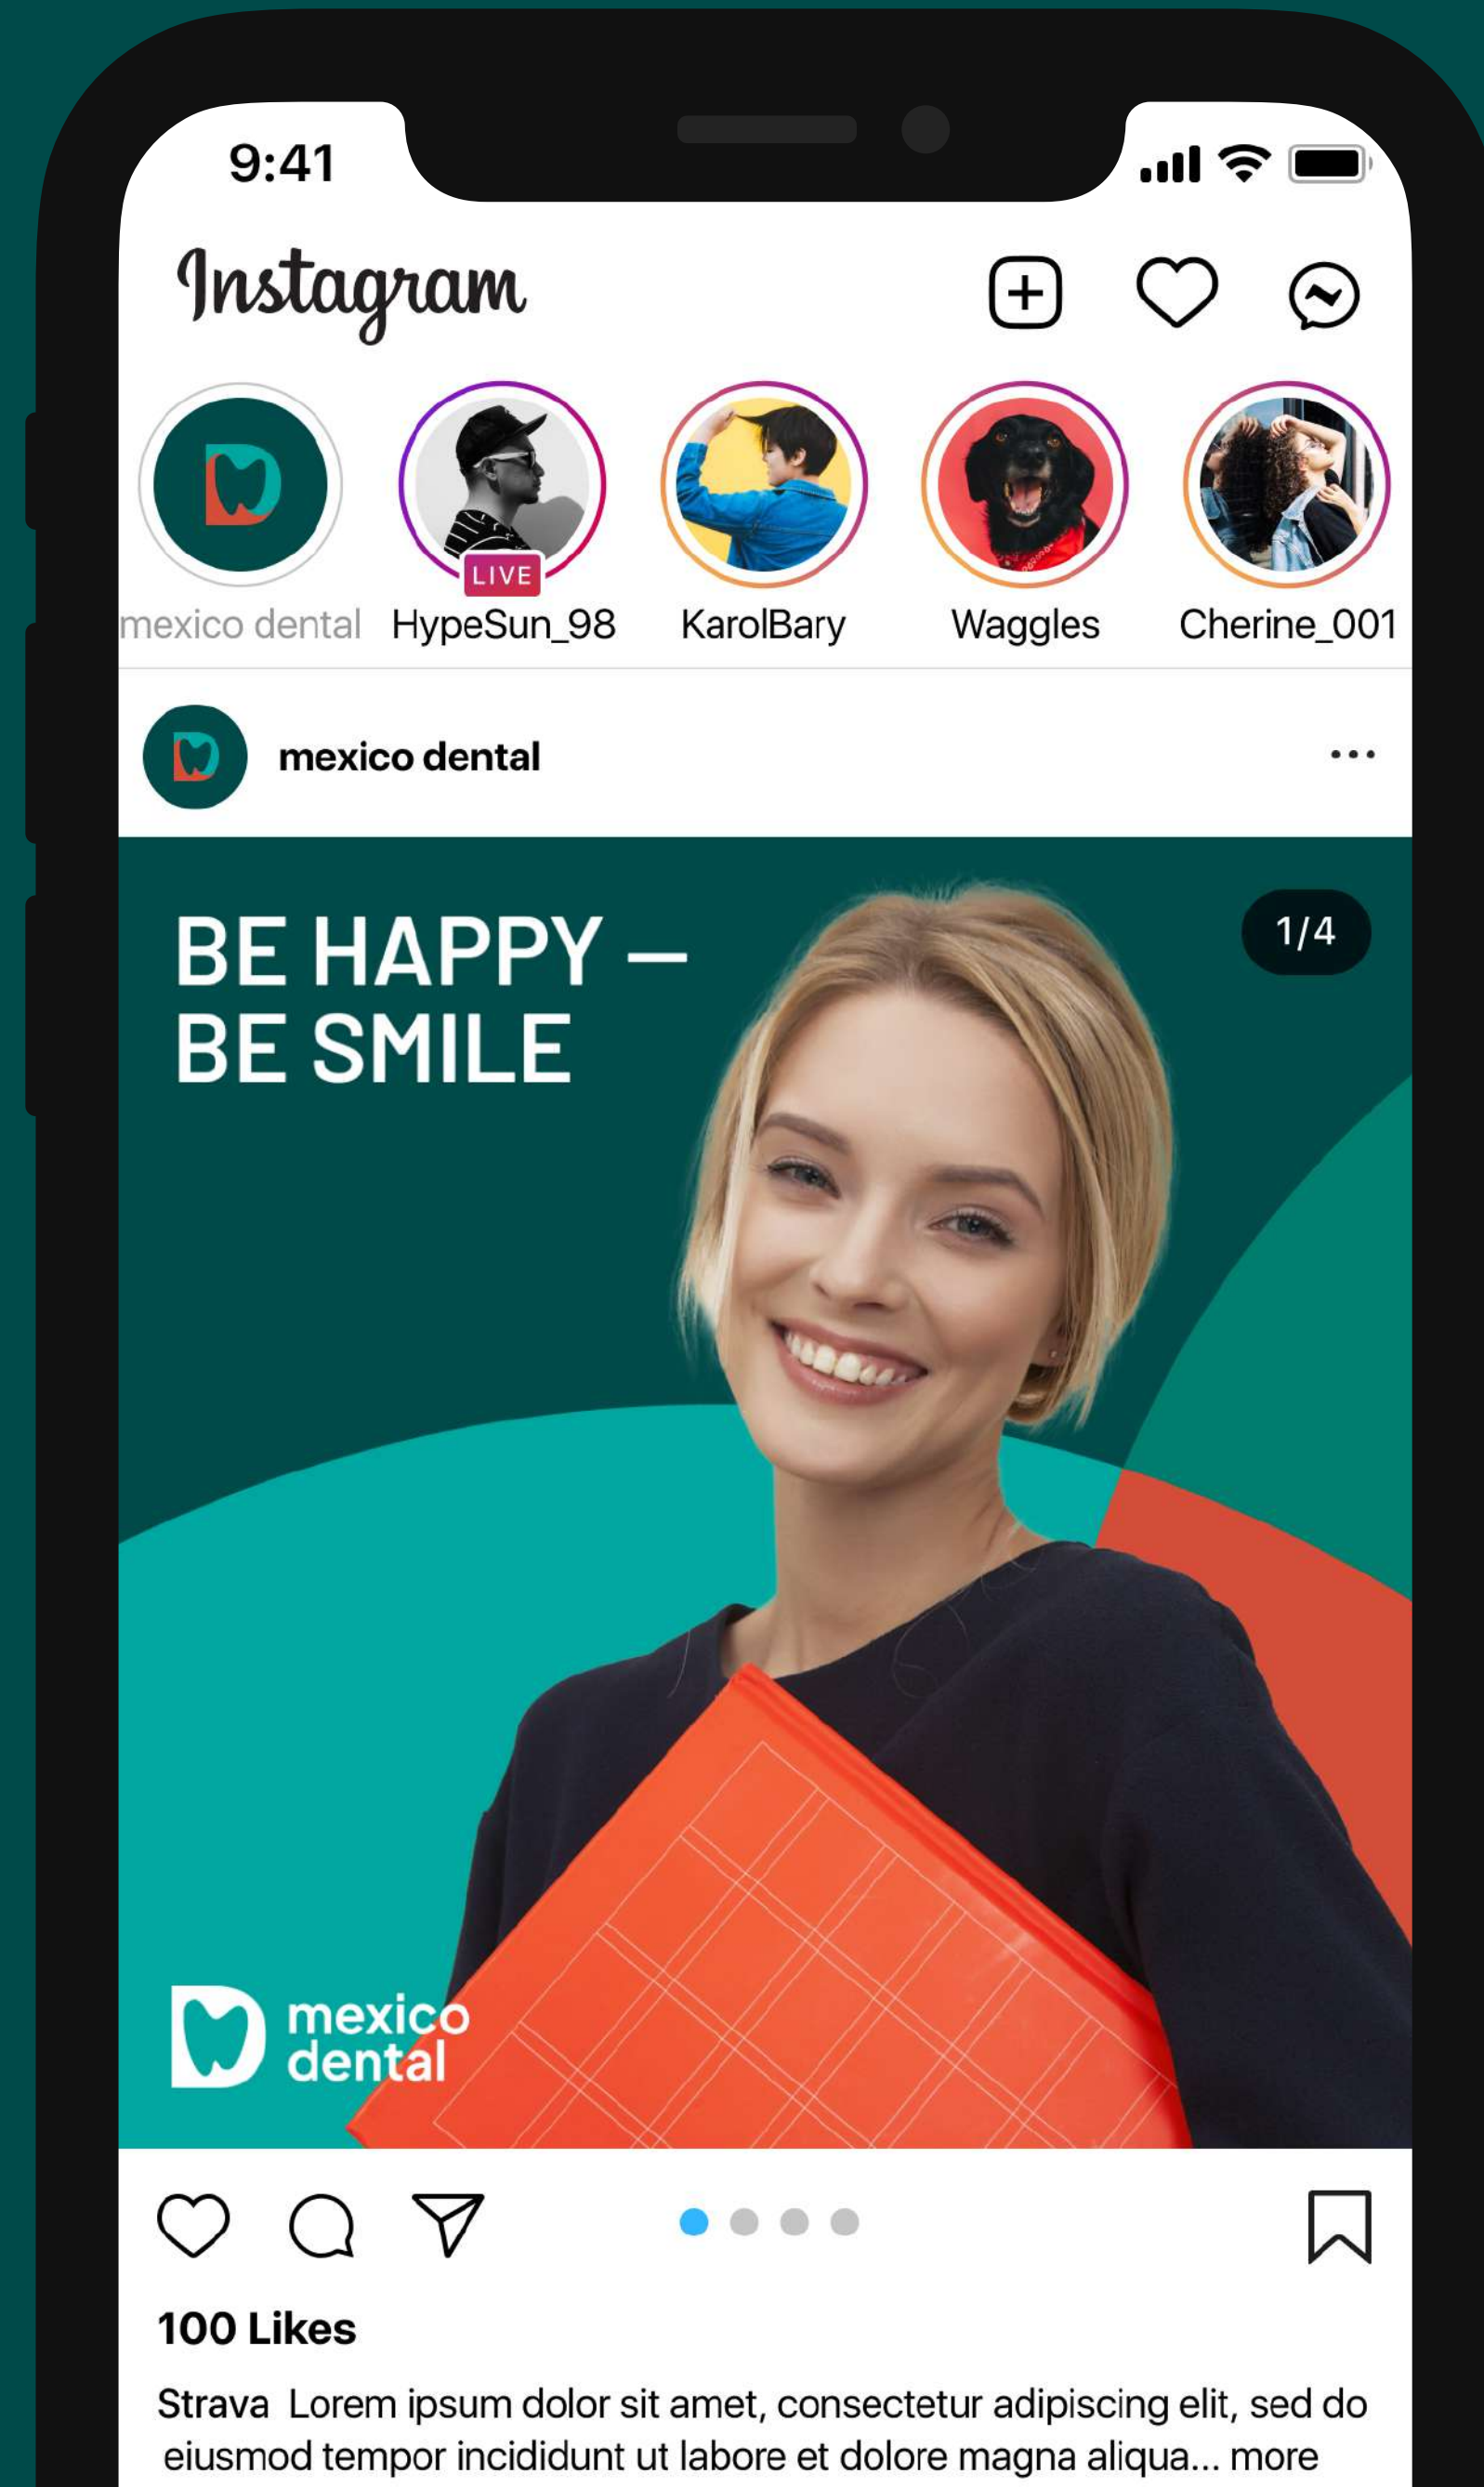

Grid example

Bad usage

Good usage

VISUALIZATION EXAMPLE OF USAGE

1080X1920 STORIES SIZE

The banners may be resized for Instagram Stories if needed.

FACEBOOK COVER & POST

The image shows a Facebook profile page for 'mexico.dental'. The cover photo features the text 'THE WORLD STARTS WITH A SMILE!' in large, bold, dark green letters. Below the text are contact details: a phone icon with '520 485 0005' and an email icon with 'info@mexicosdental.com'. The profile picture is a circular logo with a stylized tooth in teal and red. The name 'mexico.dental' and the URL 'https://mexicodental.com.mx' are displayed. A blue 'Contact us' button is located to the right of the profile information. Below the profile section is a navigation bar with 'Home', 'About', 'Photos', 'Instagram', and 'More'. To the right of the navigation bar are buttons for 'Like', 'Message', and a search icon. The 'About' section on the left contains placeholder text and statistics: '159,784,623 people like this', '159,781,544 people follow this', and '45,264 people checked in here'. It also includes a website link 'http://www.info@mexicosdental.com' and buttons for 'Send Message' and 'Website'. The 'Photos' section shows a grid of six images, including the cover photo and other dental-related images. The main post area on the right features a 'Create Post' button and options for 'Photo/Video', 'Check in', and 'Tag Friends'. Below this is a post from 'PSDFreebies.com' with a video thumbnail showing a boy and a girl brushing their teeth. The video has a teal overlay with the text 'THE WORLD STARTS WITH A SMILE!'. The post shows 1K reactions, 152 comments, and 200 shares, with buttons for 'Like', 'Comment', and 'Share'.