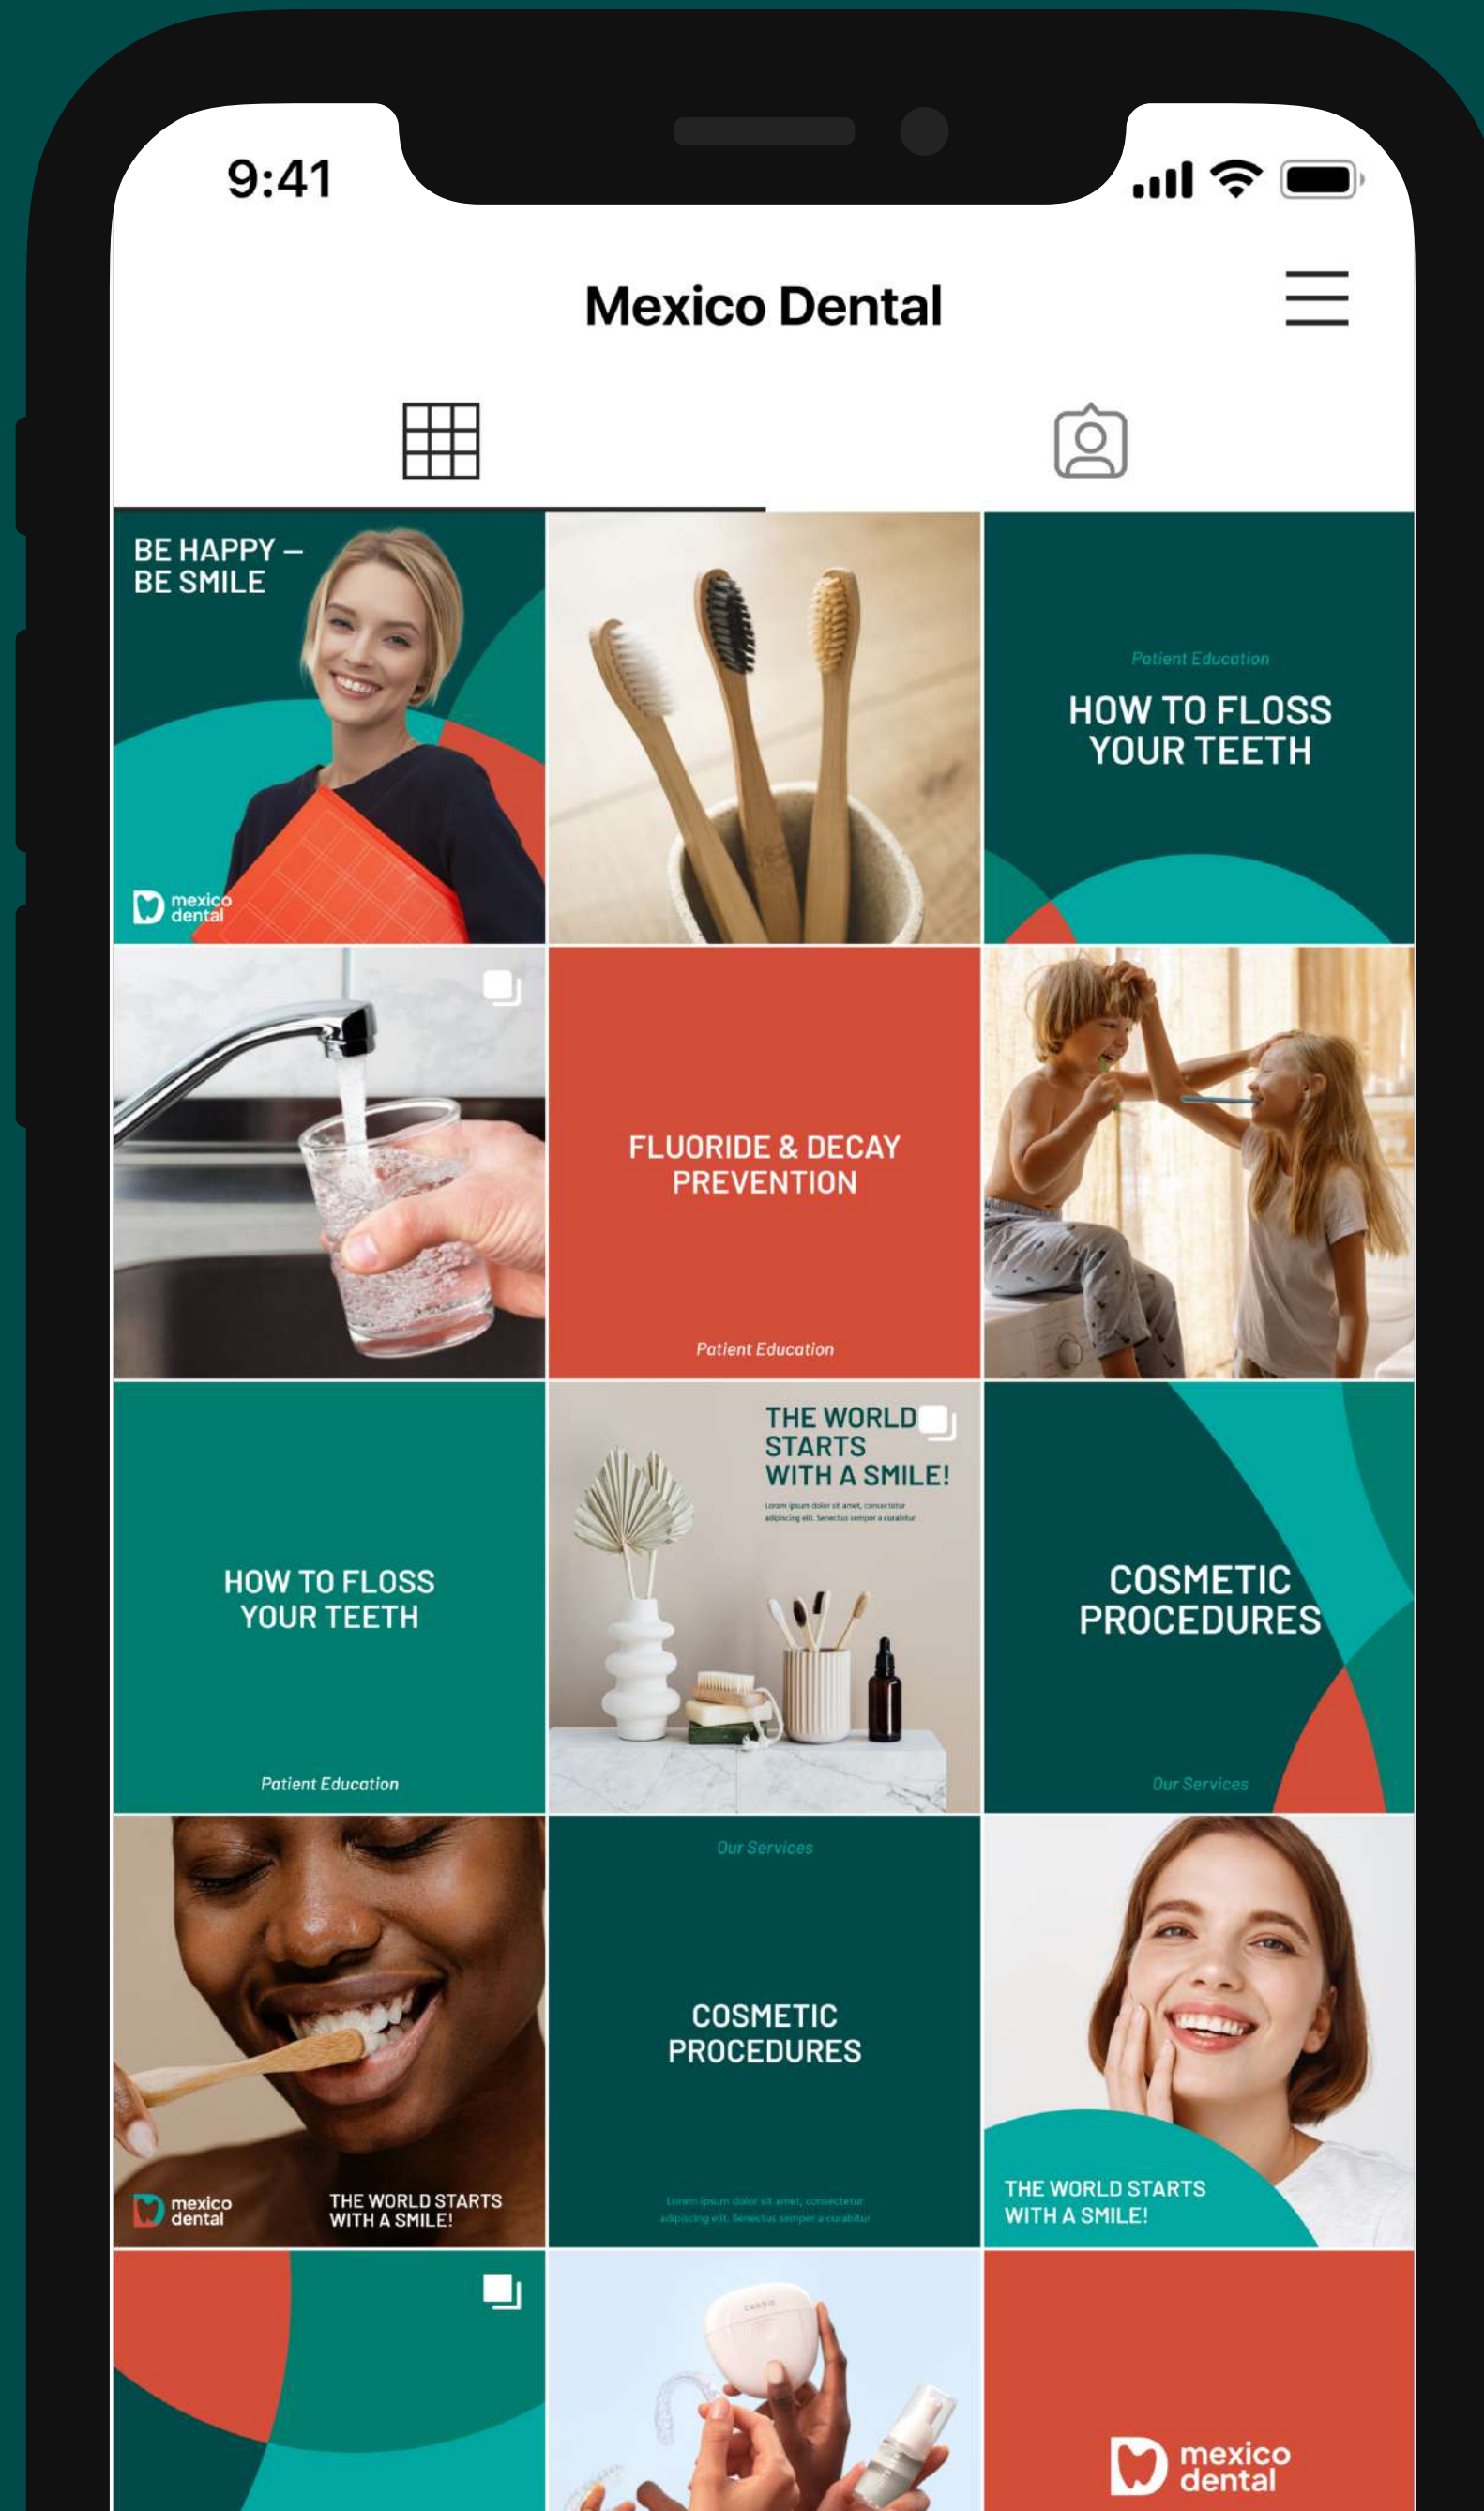

Grid example

Bad usage

Good usage

VISUALIZATION EXAMPLE OF USAGE

1080X1920 STORIES SIZE

The banners may be resized for Instagram Stories if needed.

FACEBOOK COVER & POST

The image shows a Facebook profile page for 'mexico.dental'. The cover photo features the text 'THE WORLD STARTS WITH A SMILE!' in large, bold, dark green letters. Below the text are contact details: a phone icon with '520 485 0005' and an email icon with 'info@mexicosdental.com'. The profile picture is a circular logo with a stylized tooth in teal and red. The name 'mexico.dental' and the URL 'https://mexicodental.com.mx' are displayed. A blue 'Contact us' button is located to the right of the profile information. Below the profile section is a navigation bar with 'Home', 'About', 'Photos', 'Instagram', and 'More'. To the right of the navigation bar are buttons for 'Like', 'Message', and a search icon. The 'About' section on the left contains placeholder text and statistics: '159,784,623 people like this', '159,781,544 people follow this', and '45,264 people checked in here'. It also includes a website link 'http://www.info@mexicosdental.com' and buttons for 'Send Message' and 'Website'. The 'Photos' section shows a grid of six images, including the cover photo and other dental-related images. The main post area on the right features a 'Create Post' button and options for 'Photo/Video', 'Check in', and 'Tag Friends'. Below this is a post from 'PSDFreebies.com' with a video thumbnail showing a boy and a girl brushing their teeth. The video has a teal overlay with the text 'THE WORLD STARTS WITH A SMILE!'. The post shows 1K reactions, 152 comments, and 200 shares, with buttons for 'Like', 'Comment', and 'Share'.