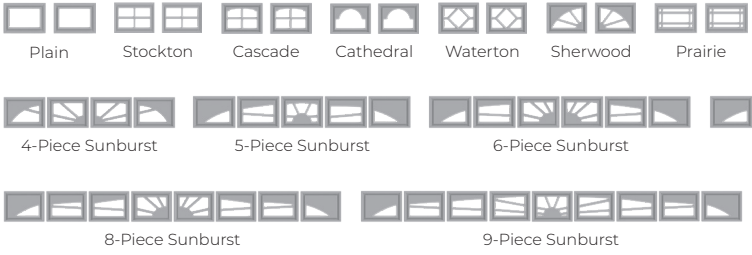

CHOOSE YOUR OPTIONS

SPECIFICATIONS	ThermoGuard™	ThermoSteel™	TS-138	Series 24	ValuCraft Plus
U-Factor R-Value	0.14 18.0	0.22 9.25	0.26 7.50	0.38* 7.0*	0.38* 7.0*
Foam/Insulate	Polyurethane	Polystyrene	Polystyrene	T-Bond/ Plain Steel	T-Bond/ Plain Steel
Thickness	2 inches	2 inches	1¾ inches	2 inches	2 inches
Exterior Steel	27 gauge	25 gauge	27 gauge	24 gauge	25 gauge
Interior Steel	27 gauge	26 gauge	27 gauge	N/A	N/A
Warranty* <i>Excludes Springs</i>	Lifetime	Lifetime	25 years	Lifetime	25 years
COLORS				*With T-Bond	*With T-Bond

White	•	•	•	•	•
Almond	•		•	•	•
Sandtone	•	•	•	•	•
Tera-Bronze	•	•	•	•	•
Green	•		•		
Gray	•		•		
Coffee	•	•	•	•	•
Black	•	•	•	•	
Light Oak	•	•	•	•	
Dark Oak	•	•	•	•	
Weathered Oak	•		•		
Rosewood		•			
Color Select**	•	•	•	•	•

*For full warranty details contact your Midland dealer

**ColorSelect™ uses Sherwin Williams Polane® Solar Reflective Polyurethane Enamel, providing a durable, heat-repelling coating.

WINDOWS

COLORS

*Printed colors may not be accurate. Contact your local Midland dealer for exact color samples

GLASS

*Tempered only. All other glass is available in both tempered and untempered.