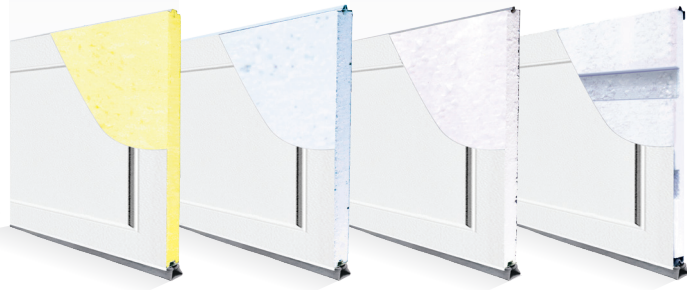

CHOOSE YOUR OPTIONS

SPECIFICATIONS	ThermoGuard™	ThermoSteel™	TS-138	Series 24
U-Factor R-Value	0.14 18.0	0.22 9.25	0.26 7.50	0.38* 7.0*
Foam/Insulate	Polyurethane	Polystyrene	Polystyrene	T-Bond/ Plain Steel
Thickness	2 inches	2 inches	1¾ inches	2 inches
Exterior Steel	27 gauge	25 gauge	27 gauge	24 gauge
Interior Steel	27 gauge	26 gauge	27 gauge	N/A
Warranty* <i>Excludes Springs</i>	Lifetime	Lifetime	25 years	Lifetime
COLORS				*With T-Bond

White	•	•	•	•
Almond	•	•	•	•
Sandtone	•	•	•	•
Tera-Bronze	•	•	•	•
Green	•	•	•	•
Gray	•	•	•	•
Coffee	•	•	•	•
Black	•	•	•	•
Light Oak	•	•	•	•
Dark Oak	•	•	•	•
Weathered Oak	•	•	•	•
Rosewood	•	•	•	•
Color Select™	•	•	•	•

*For full warranty details contact your Midland dealer

**ColorSelect™ uses Sherwin Williams Polane® Solar Reflective Polyurethane Enamel, providing a durable, heat-repelling coating.