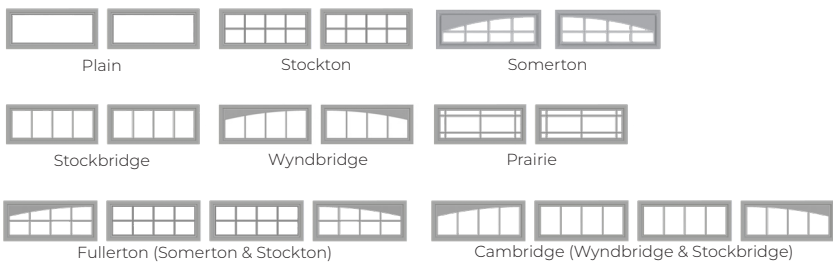

CHOOSE YOUR OPTIONS

SPECIFICATIONS	ThermoGuard™	ThermoSteel™	TS-138	Series 24
U-Factor R-Value	0.14 18.0	0.22 9.25	0.26 7.50	0.38* 7.0*
Foam/Insulate	Polyurethane	Polystyrene	Polystyrene	T-Bond/ Plain Steel
Thickness	2 inches	2 inches	1¾ inches	2 inches
Exterior Steel	27 gauge	25 gauge	27 gauge	24 gauge
Interior Steel	27 gauge	26 gauge	27 gauge	N/A
Warranty* <i>Excludes Springs</i>	Lifetime	Lifetime	25 years	Lifetime
COLORS				*With T-Bond

White	•	•	•	•
Almond	•	•	•	•
Sandtone	•	•	•	•
Tera-Bronze	•	•	•	•
Green	•	•	•	•
Gray	•	•	•	•
Coffee	•	•	•	•
Black	•	•	•	•
Light Oak	•	•	•	•
Dark Oak	•	•	•	•
Weathered Oak	•	•	•	•
Rosewood	•	•	•	•
Color Select™	•	•	•	•

*For full warranty details contact your Midland dealer

**ColorSelect™ uses Sherwin Williams Polane® Solar Reflective Polyurethane Enamel, providing a durable, heat-repelling coating.

WINDOWS

HARDWARE

COLORS

*Printed colors may not be accurate. Contact your local Midland dealer for exact color samples

GLASS

*Tempered only. All other glass is available in both tempered and untempered.