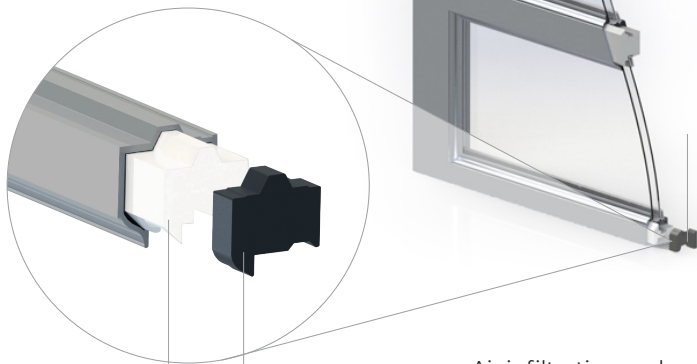

CHOOSE YOUR OPTIONS

SPECIFICATIONS	Stylist
U-Factor	Not Tested
Frame	6063-T Aluminum
Thickness	2 inches
Glass	½ inch insulated ¾ inch non-insulated ⅝ inch non-insulated
Panel	—
Rails	Insulated non-insulated
Air Infiltration Seal	•
Warranty* Excludes Springs	5 years

*For full warranty details contact your Midland dealer

Stylist Cross Section*
*Pictured with optional insulation

1/2 inch tempered insulated glass
3/4 inch tempered insulated glass

Polystyrene insulation*
Cross linked polyethylene*
*Optional

Air infiltration seal provides an energy efficient seal to help maintain building temperature