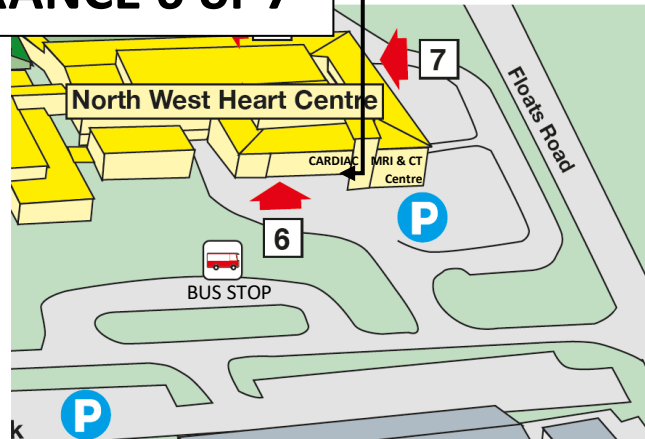

GO TO ENTRANCE 6 or 7