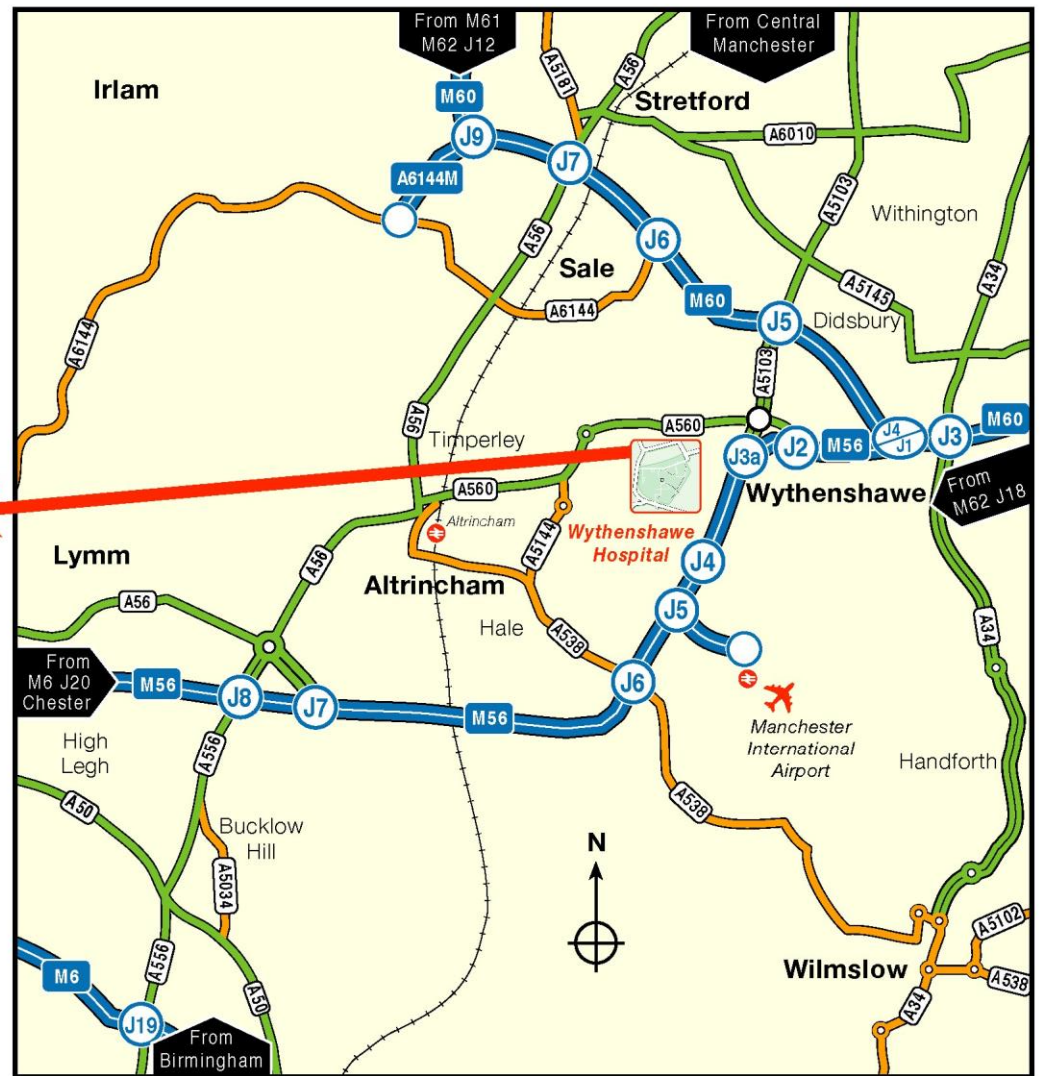

University Hospital of South Manchester

NHS Foundation Trust

Wythenshawe Hospital
Southmoor Road
Wythenshawe
Manchester M23 9LT
Tel: 0161 998 7070

From the East - M60

Leave the M60 at junction 4 and join the M56. Leave the M56 at junction 2 and take the second exit at the roundabout onto the A560 towards Altrincham. Continue ahead over the next two roundabouts. After 1 mile turn left into Southmoor Road and continue to follow this until you reach the Hospital.

From the North & West - M60

Leave the M60 at junction 5 and head south on the A5103. Take the slip road exit at junction 3a of the M56, taking the third exit at the roundabout to join the A560 towards Altrincham. After 1 mile turn left into Southmoor Road and continue to follow this until you reach the Hospital.

By Train

Altrincham is the nearest railway station. Manchester Airport also has a station. The Hospital is a short taxi ride from either station. For further train service information, please telephone the National Rail Enquiry Line on 08457 48 49 50.

By Bus

The following buses include Wythenshawe Hospital in their route: 11, 19/19A, 19B/19/c, 84, 104, 109, 177, 178, 179, 196, 276, 368. Call GMPTE on 0161 228 7811, or visit www.gmpte.com for bus times.