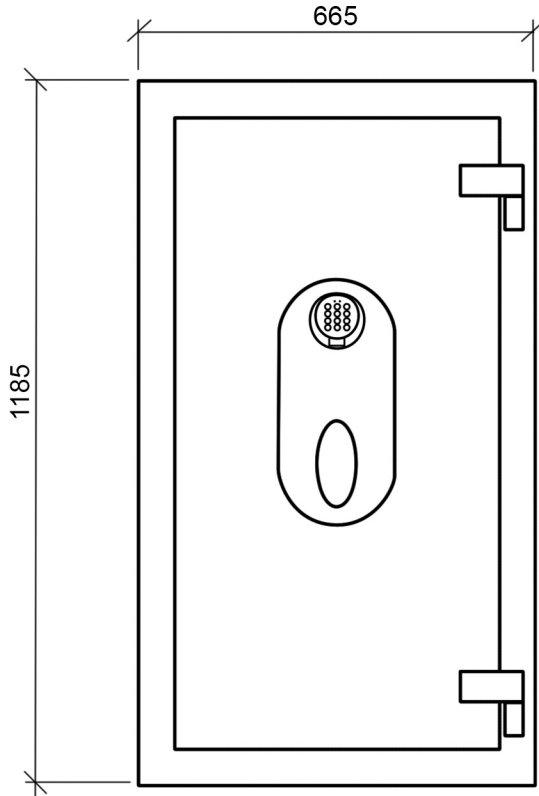

**PLEASE BE AWARE THAT CUSTOMIZED SAFES OF VARIOUS SIZES
CAN BE MANUFACTURED UPON REQUEST**

Safe GLORIA - High Gloss Lacquer Finish

Size MINI

Exterior dimensions (HxWxD):

590 x 520 x 510 (+60) mm

Interior dimensions (HxWxD):

502 x 437 x 330 mm

Volume:

approx. 72 l

Weight:

approx. 250 kg

Safe GLORIA - High Gloss Lacquer Finish

Size MIDI

Exterior dimensions (HxWxD):

855 x 520 x 510 (+60) mm

Interior dimensions (HxWxD):

767 x 437 x 330 mm

Volume:

approx. 110 l

Weight:

approx. 360 kg

Safe GLORIA - High Gloss Lacquer Finish

Size MAXI

Exterior dimensions (HxWxD):

1185 x 665 x 550 (+60) mm

Interior dimensions (HxWxD):

1097 x 582 x 370 mm

Volume:

approx. 236 l

Weight: