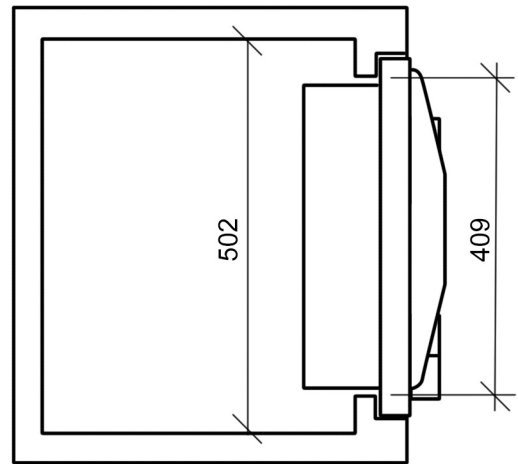

**PLEASE BE AWARE THAT CUSTOMIZED SAFES OF VARIOUS SIZES
CAN BE MANUFACTURED UPON REQUEST**

Safe GLORIA - High Gloss Lacquer Finish

Size MINI

Exterior dimensions (HxWxD):

590 x 520 x 510 (+60) mm

Interior dimensions (HxWxD):

502 x 437 x 330 mm

Volume:

approx. 72 l

Weight:

approx. 250 kg

Safe GLORIA - High Gloss Lacquer Finish

Size MIDI

Exterior dimensions (HxWxD):

855 x 520 x 510 (+60) mm

Interior dimensions (HxWxD):

767 x 437 x 330 mm

Volume:

approx. 110 l

Weight:

approx. 360 kg

Safe GLORIA - High Gloss Lacquer Finish

Size MAXI

Exterior dimensions (HxWxD):

1185 x 665 x 550 (+60) mm

Interior dimensions (HxWxD):

1097 x 582 x 370 mm

Volume:

approx. 236 l

Weight: