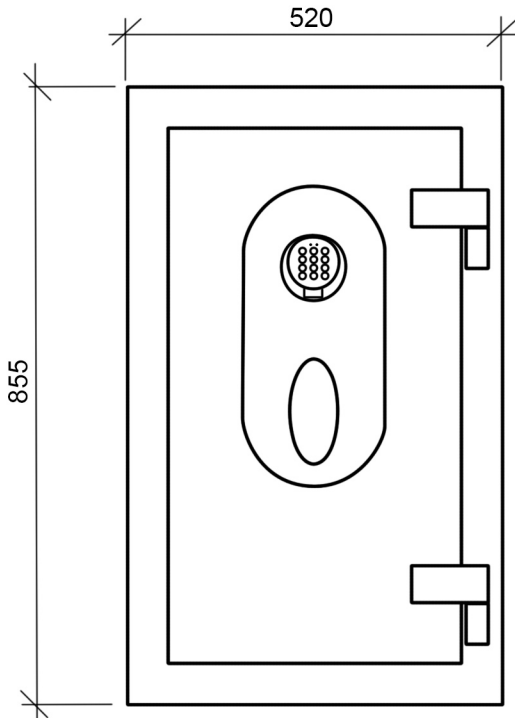

**PLEASE BE AWARE THAT CUSTOMIZED SAFES OF VARIOUS SIZES
CAN BE MANUFACTURED UPON REQUEST**

Safe GLORIA - High Gloss Lacquer Finish

Size MINI

Exterior dimensions (HxWxD):

590 x 520 x 510 (+60) mm

Interior dimensions (HxWxD):

502 x 437 x 330 mm

Volume:

approx. 72 l

Weight:

approx. 250 kg

Safe GLORIA - High Gloss Lacquer Finish

Size MIDI

Exterior dimensions (HxWxD):

855 x 520 x 510 (+60) mm

Interior dimensions (HxWxD):

767 x 437 x 330 mm

Volume:

approx. 110 l

Weight:

approx. 360 kg

Safe GLORIA - High Gloss Lacquer Finish

Size MAXI

Exterior dimensions (HxWxD):

1185 x 665 x 550 (+60) mm

Interior dimensions (HxWxD):

1097 x 582 x 370 mm

Volume:

approx. 236 l

Weight: