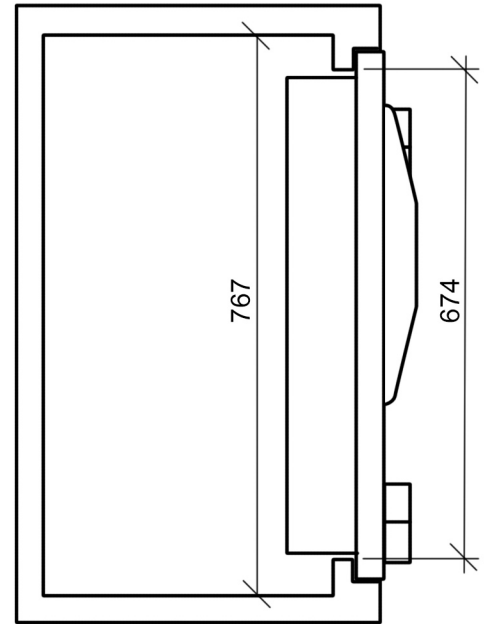

**PLEASE BE AWARE THAT CUSTOMIZED SAFES OF VARIOUS SIZES
CAN BE MANUFACTURED UPON REQUEST**

Safe GLORIA - High Gloss Lacquer Finish

Size MINI

Exterior dimensions (HxWxD):

590 x 520 x 510 (+60) mm

Interior dimensions (HxWxD):

502 x 437 x 330 mm

Volume:

approx. 72 l

Weight:

approx. 250 kg

Safe GLORIA - High Gloss Lacquer Finish

Size MIDI

Exterior dimensions (HxWxD):

855 x 520 x 510 (+60) mm

Interior dimensions (HxWxD):

767 x 437 x 330 mm

Volume:

approx. 110 l

Weight:

approx. 360 kg

Safe GLORIA - High Gloss Lacquer Finish

Size MAXI

Exterior dimensions (HxWxD):

1185 x 665 x 550 (+60) mm

Interior dimensions (HxWxD):

1097 x 582 x 370 mm

Volume:

approx. 236 l

Weight: