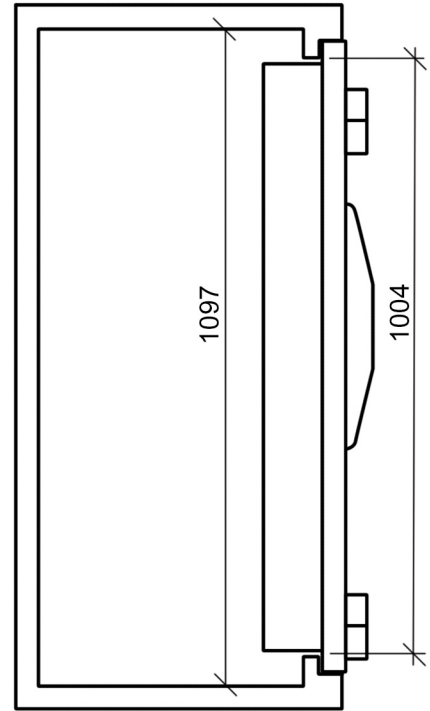

**PLEASE BE AWARE THAT CUSTOMIZED SAFES OF VARIOUS SIZES
CAN BE MANUFACTURED UPON REQUEST**

Safe GLORIA - High Gloss Lacquer Finish

Size MINI

Exterior dimensions (HxWxD):

590 x 520 x 510 (+60) mm

Interior dimensions (HxWxD):

502 x 437 x 330 mm

Volume:

approx. 72 l

Weight:

approx. 250 kg

Safe GLORIA - High Gloss Lacquer Finish

Size MIDI

Exterior dimensions (HxWxD):

855 x 520 x 510 (+60) mm

Interior dimensions (HxWxD):

767 x 437 x 330 mm

Volume:

approx. 110 l

Weight:

approx. 360 kg

Safe GLORIA - High Gloss Lacquer Finish

Size MAXI

Exterior dimensions (HxWxD):

1185 x 665 x 550 (+60) mm

Interior dimensions (HxWxD):

1097 x 582 x 370 mm

Volume:

approx. 236 l

Weight: