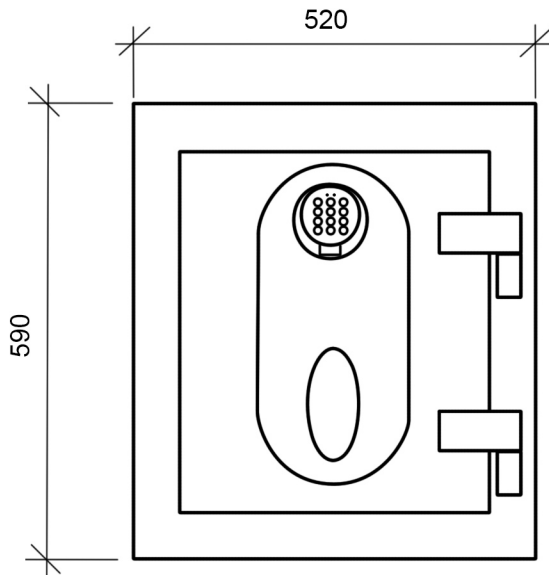

**PLEASE BE AWARE THAT CUSTOMIZED SAFES OF VARIOUS SIZES
CAN BE MANUFACTURED UPON REQUEST**

Safe GLORIA - High Gloss Lacquer Finish

Size MINI

Exterior dimensions (HxWxD):

590 x 520 x 510 (+60) mm

Interior dimensions (HxWxD):

502 x 437 x 330 mm

Volume:

approx. 72 l

Weight:

approx. 250 kg

Safe GLORIA - High Gloss Lacquer Finish

Size MIDI

Exterior dimensions (HxWxD):

855 x 520 x 510 (+60) mm

Interior dimensions (HxWxD):

767 x 437 x 330 mm

Volume:

approx. 110 l

Weight:

approx. 360 kg

Safe GLORIA - High Gloss Lacquer Finish

Size MAXI

Exterior dimensions (HxWxD):

1185 x 665 x 550 (+60) mm

Interior dimensions (HxWxD):

1097 x 582 x 370 mm

Volume:

approx. 236 l

Weight: