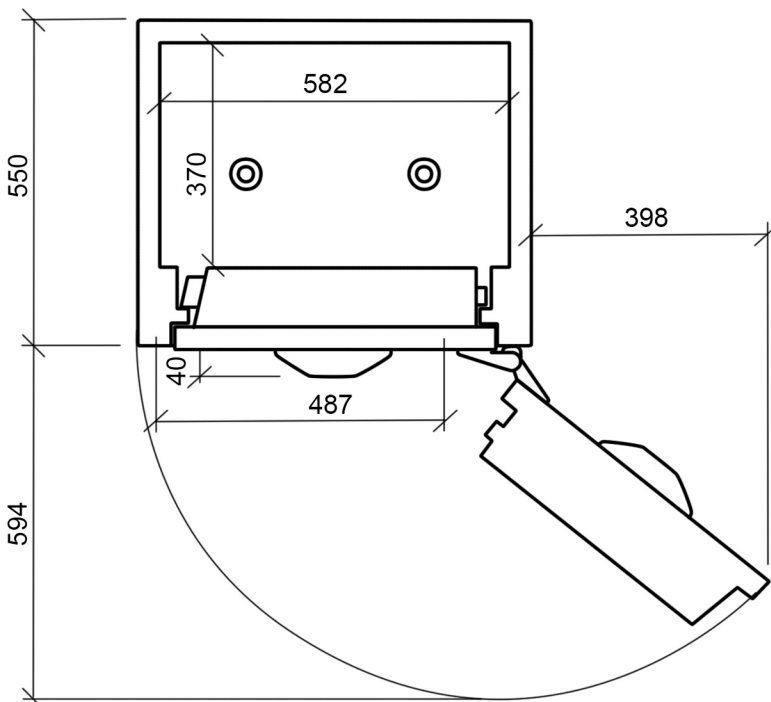

**PLEASE BE AWARE THAT CUSTOMIZED SAFES OF VARIOUS SIZES
CAN BE MANUFACTURED UPON REQUEST**

Safe GLORIA - High Gloss Lacquer Finish

Size MINI

Exterior dimensions (HxWxD):

590 x 520 x 510 (+60) mm

Interior dimensions (HxWxD):

502 x 437 x 330 mm

Volume:

approx. 72 l

Weight:

approx. 250 kg

Safe GLORIA - High Gloss Lacquer Finish

Size MIDI

Exterior dimensions (HxWxD):

855 x 520 x 510 (+60) mm

Interior dimensions (HxWxD):

767 x 437 x 330 mm

Volume:

approx. 110 l

Weight:

approx. 360 kg

Safe GLORIA - High Gloss Lacquer Finish

Size MAXI

Exterior dimensions (HxWxD):

1185 x 665 x 550 (+60) mm

Interior dimensions (HxWxD):

1097 x 582 x 370 mm

Volume:

approx. 236 l

Weight: