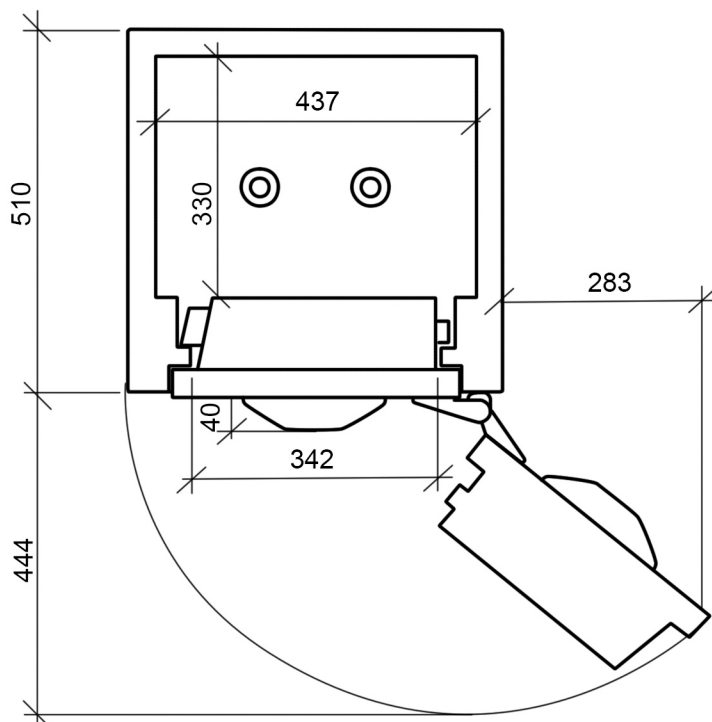

**PLEASE BE AWARE THAT CUSTOMIZED SAFES OF VARIOUS SIZES
CAN BE MANUFACTURED UPON REQUEST**

Safe GLORIA - High Gloss Lacquer Finish

Size MINI

Exterior dimensions (HxWxD):

590 x 520 x 510 (+60) mm

Interior dimensions (HxWxD):

502 x 437 x 330 mm

Volume:

approx. 72 l

Weight:

approx. 250 kg

Safe GLORIA - High Gloss Lacquer Finish

Size MIDI

Exterior dimensions (HxWxD):

855 x 520 x 510 (+60) mm

Interior dimensions (HxWxD):

767 x 437 x 330 mm

Volume:

approx. 110 l

Weight:

approx. 360 kg

Safe GLORIA - High Gloss Lacquer Finish

Size MAXI

Exterior dimensions (HxWxD):

1185 x 665 x 550 (+60) mm

Interior dimensions (HxWxD):

1097 x 582 x 370 mm

Volume:

approx. 236 l

Weight: