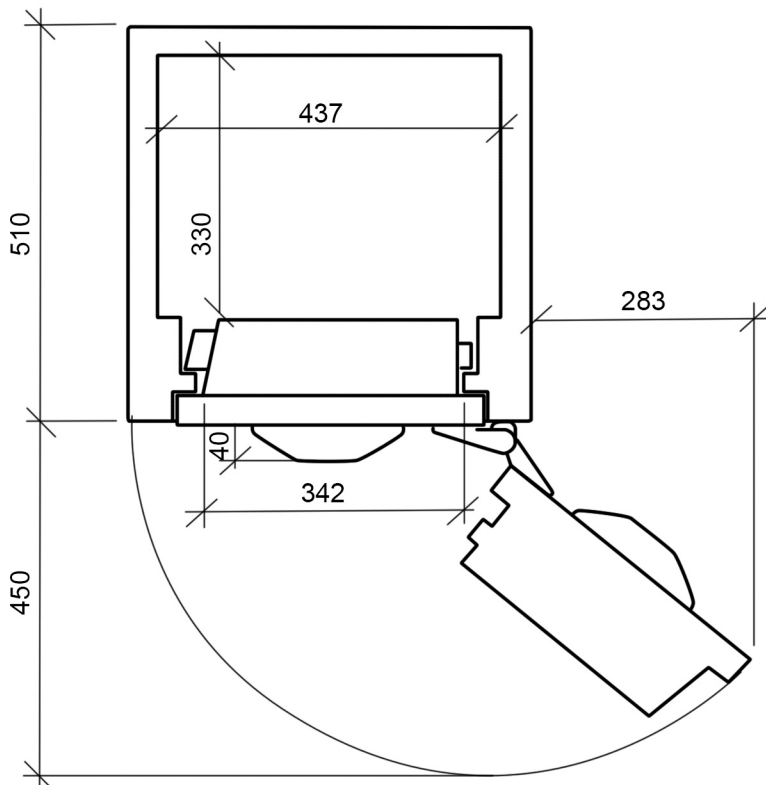

**PLEASE BE AWARE THAT CUSTOMIZED SAFES OF VARIOUS SIZES
CAN BE MANUFACTURED UPON REQUEST**

Safe GLORIA - High Gloss Lacquer Finish

Size MINI

Exterior dimensions (HxWxD):

590 x 520 x 510 (+60) mm

Interior dimensions (HxWxD):

502 x 437 x 330 mm

Volume:

approx. 72 l

Weight:

approx. 250 kg

Safe GLORIA - High Gloss Lacquer Finish

Size MIDI

Exterior dimensions (HxWxD):

855 x 520 x 510 (+60) mm

Interior dimensions (HxWxD):

767 x 437 x 330 mm

Volume:

approx. 110 l

Weight:

approx. 360 kg

Safe GLORIA - High Gloss Lacquer Finish

Size MAXI

Exterior dimensions (HxWxD):

1185 x 665 x 550 (+60) mm

Interior dimensions (HxWxD):

1097 x 582 x 370 mm

Volume:

approx. 236 l

Weight: