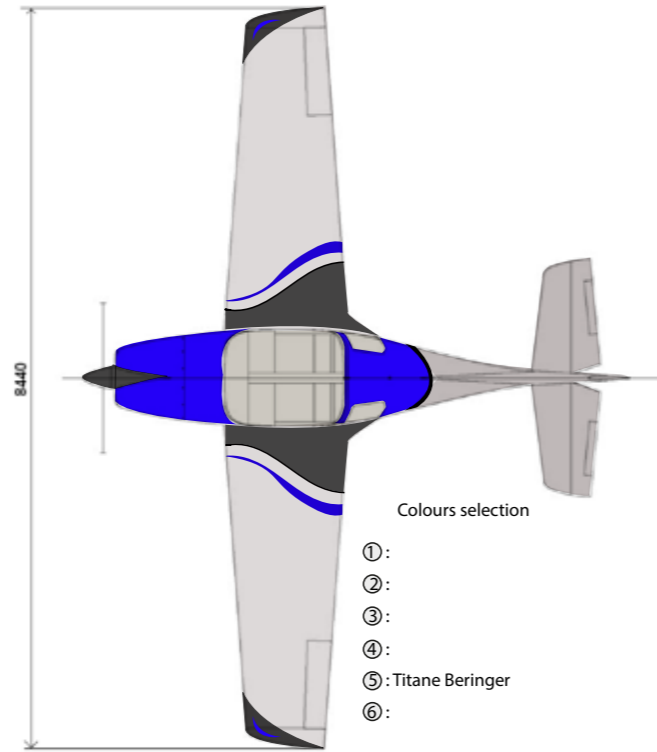

▶ ULTIMATE JMB / STYLE

6990 €HTVA

▶ ULTIMATE JMB / VIKING

6990 €HTVA

ULTIMATE STYLE

Designed by: *François Béranger*

ULTIMATE VIKING

Designed by: *François Béranger*