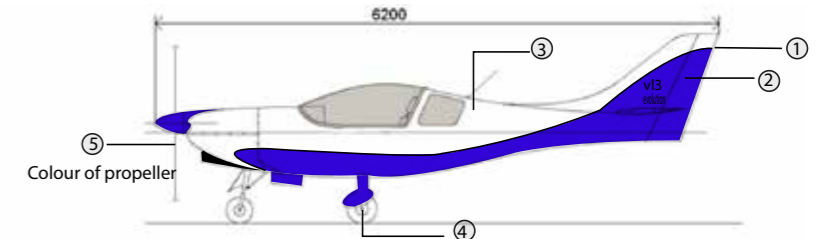

▶ ULTIMATE JMB / STYLE

6990 €HTVA

▶ ULTIMATE JMB / VIKING

6990 €HTVA

ULTIMATE STYLE

Designed by: *François Béranger*

ULTIMATE VIKING

Designed by: *François Béranger*