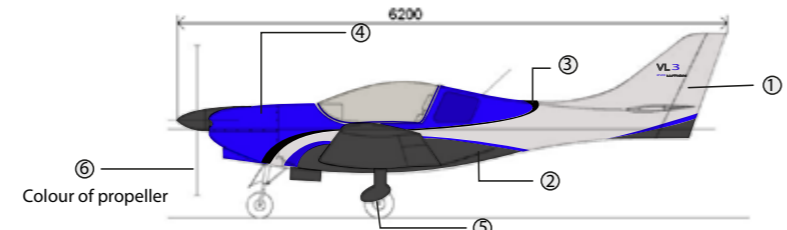

▶ ULTIMATE JMB / STYLE

6990 €HTVA

▶ ULTIMATE JMB / VIKING

6990 €HTVA

ULTIMATE STYLE

Designed by: *François Béranger*

ULTIMATE VIKING

Designed by: *François Béranger*