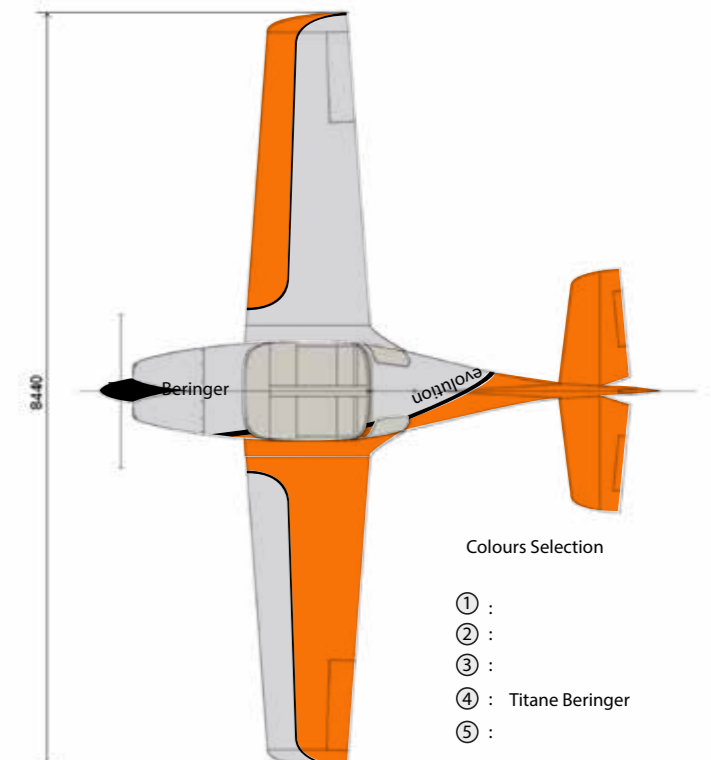

ULTIMATE OLIVE

Colours Selection

- ① :
- ② :
- ③ :
- ④ : Titane Beringer
- ⑤ :

Designed By: *François Stblaud...*