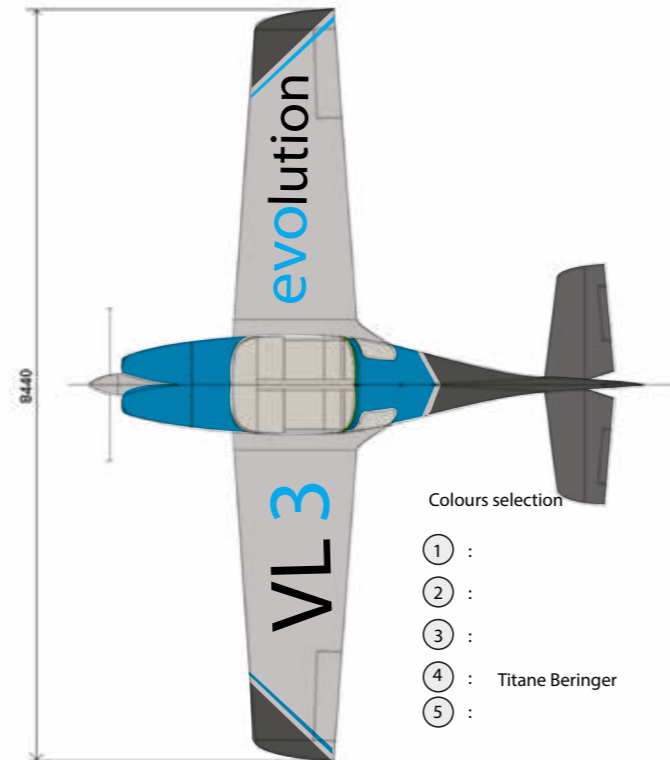

Colours selection

- ① :
- ② :
- ③ :
- ④ : Titane Beringer
- ⑤ :

Designed by: *François Stblaud...*