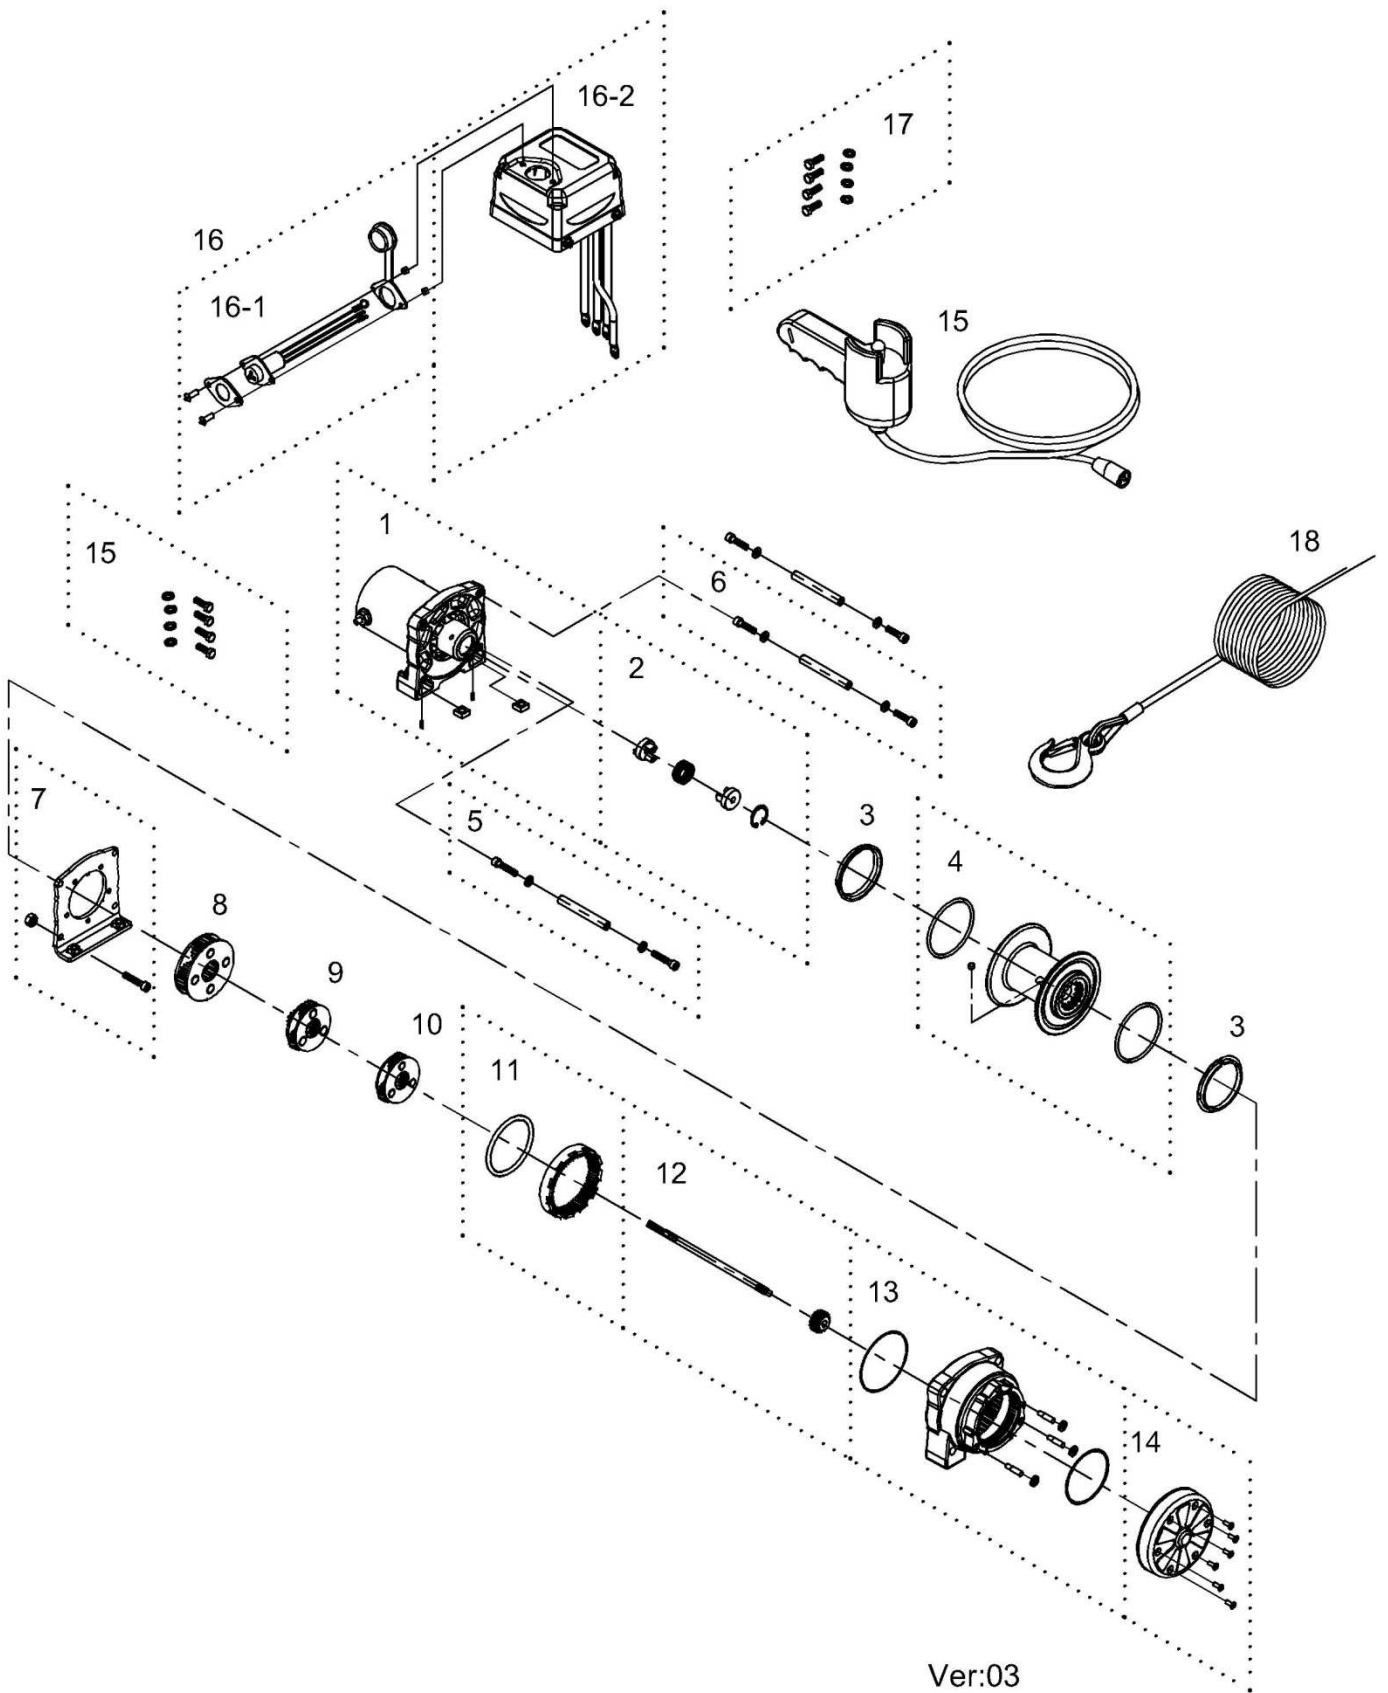

P/N 750280  
GTD-650 24V

### PART PRICE LIST

No	PN	Description	Q'ty
1	882288	Motor 24V; w/housing, permanent magnet motor	1
2	880988	Motor couple kit	1
3	880990	Drum bushing	2
4	882322	Drum kit	1
5	880992	Tie bar kit	1
6	880993	Tie bar kit	2
7	880994	Gearbox support rack	1
8	880995	3rd stage carrier	1
9	880996	2nd stage carrier	1
10	880997	1st stage carrier	1
11	880998	2nd ring gear kit	1
12	880999	1st shaft kit	1
13	882418	Gearbox kit	1
14	882320	Gearbox rear cover kit	1
15	880025	Remote control	1
16	882314	Control box 24V	1
16-1	880029	Remote socket kit	1
16-2	882316	Control pack 24V	1
17	882545	Mounting hardware M8 x 25L 8.8 grade	1
18	882323	Wire rope w/hook, 3.6 mm x 18.3 m	1