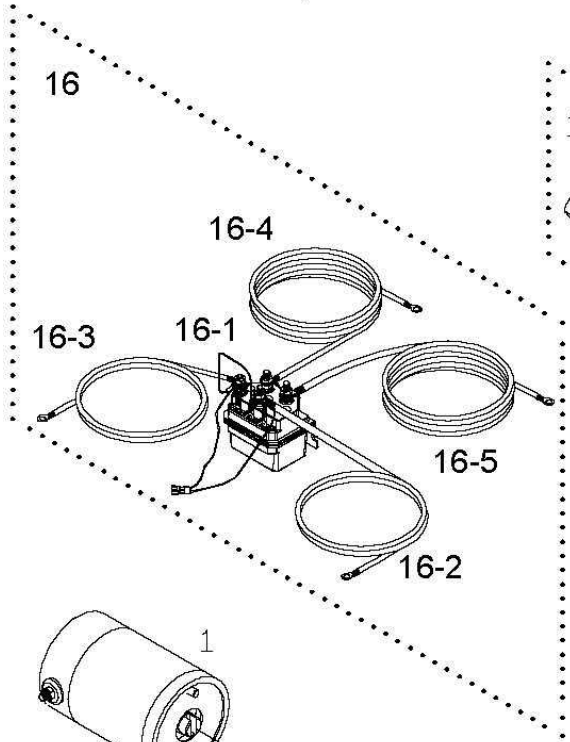

P/N 122012

Cub 2 12V

**PART PRICE LIST**

No	P/N	Description	Q'ty
1	882036	Motor 12V	1
2	880246	Motor support rack	1
3	880245	Motor couple kit	1
4	880247	Drum bushing	2
5	882037	Drum kit	1
6	880249	Tie bar kit	3
7	880250	Gearbox support rack	1
8	880251	Ring gear	1
9	880252	3rd stage carrier	1
10	880253	2nd stage carrier	1
11	880254	1st stage carrier	1
12	880255	1st shaft kit	1
13	882088	Gearbox & shifter kit	1
14	880257	Wire rope w/stopper & hook	1
15	880231	Roller fairlead, WA-0511	1
16	881037	Contacto pack 12V	1
16-1	881385	Contacto w/leads 12V	1
16-2	880234	Battery lead (+)	1
16-3	880235	Battery lead (-)	1
16-4	880236	Motor lead (yellow)	1
16-5	880237	Motor lead (blue)	1
17	881003	Handlebar rocker switch kit	1
18	880262	Mounting hardware	1
19	881561	Handlebar hardware	1
20	880263	Boot kit	1
21	880026	Handsaver strap	1

17

16

18

19

20

15

21

14

3

4

5

4

6

13