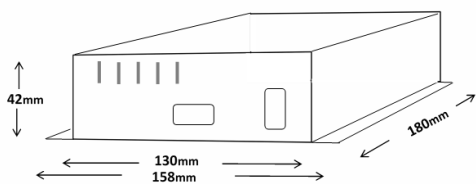

ALLOY SPEAKER

- Slim-line Alloy speaker
- Waterproof, mount behind the grill
- Output 100w
- Impedance: 8Ω
- Distortion factor: $\leq 5\%$
- Sound pressure: 120-130Db

V100-6

DIMENSIONS

AMPLIFIER

CONTROLLER