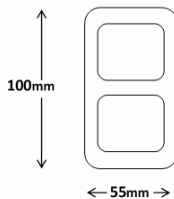

ALLOY SPEAKER

- Slim-line Alloy speaker
- Waterproof, mount behind the grill
- Output 100w
- Impedance: 8Ω
- Distortion factor: $\leq 5\%$
- Sound pressure: 120-130Db

V100-6

DIMENSIONS

AMPLIFIER

CONTROLLER