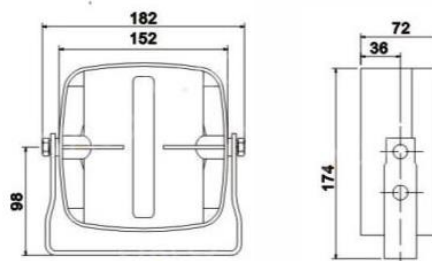

ALLOY SPEAKER

- Slim-line Alloy speaker
- Waterproof, mount behind the grill
- Output 100w
- Impedance: 8Ω
- Distortion factor: $\leq 5\%$
- Sound pressure: 120-130Db

V100-6

DIMENSIONS

AMPLIFIER

CONTROLLER