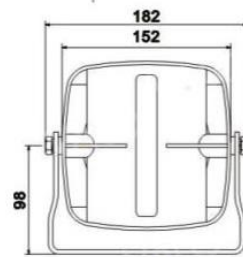

## ALLOY SPEAKER

- Slim-line Alloy speaker
- Waterproof, mount behind the grill
- Output 100w
- Impedance: 8Ω
- Distortion factor:  $\leq 5\%$
- Sound pressure: 120-130Db

**V-100-6**

## DIMENSIONS

AMPLIFIER

CONTROLLER

SPEAKER