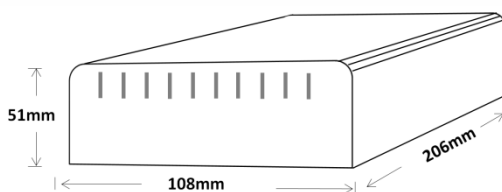

DIMENSIONS

AMPLIFIER