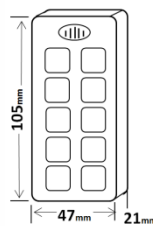

**V133  
REMOTE MOUNT**

- 12vdc only
- 5 tone siren
- PA and Airhorn with manual override
- Hand controller with built in Microphone
- Output 100w max with volume control
- 2x auxiliary switches for light bar, grill lights, etc
- Wiring loom included

## ALLOY SPEAKER

- Slim-line Alloy speaker
- Waterproof, mount behind the grill
- Output 100w
- Impedance: 8Ω
- Distortion factor:  $\leq 5\%$
- Sound pressure: 120-130Db

**V-100-6**

## DIMENSIONS

AMPLIFIER

CONTROLLER

SPEAKER