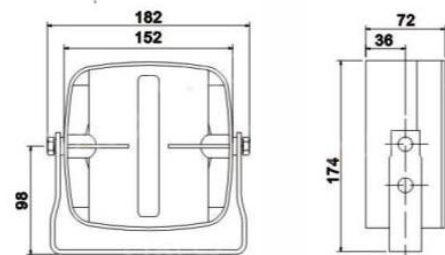

ALLOY SPEAKER

- Slim-line Alloy speaker
- Waterproof, mount behind the grill
- Output 100w
- Impedance: 8 Ω
- Distortion factor: $\leq 5\%$
- Sound pressure: 120-130Db

V-100-6

DIMENSIONS

AMPLIFIER

SPEAKER