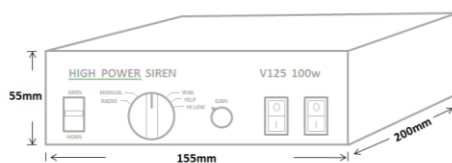

PUBLIC ADDRESS / AIRHORN

Take command of the situation with PA and Airhorn functions.

**V125
Dash Mount**

- 12vdc only
- 5 tone siren via dial select switch
- PA and Airhorn with manual override
- Microphone with push to speak
- Output 100w max with volume knob
- Auxiliary switches 2x
- Wiring loom included

ALLOY SPEAKER

- Slim-line Alloy speaker
- Waterproof, mount behind the grill
- Output 100w
- Impedance: 8 Ω
- Distortion factor: $\leq 5\%$
- Sound pressure: 120-130Db

V-100-6

DIMENSIONS

AMPLIFIER

SPEAKER