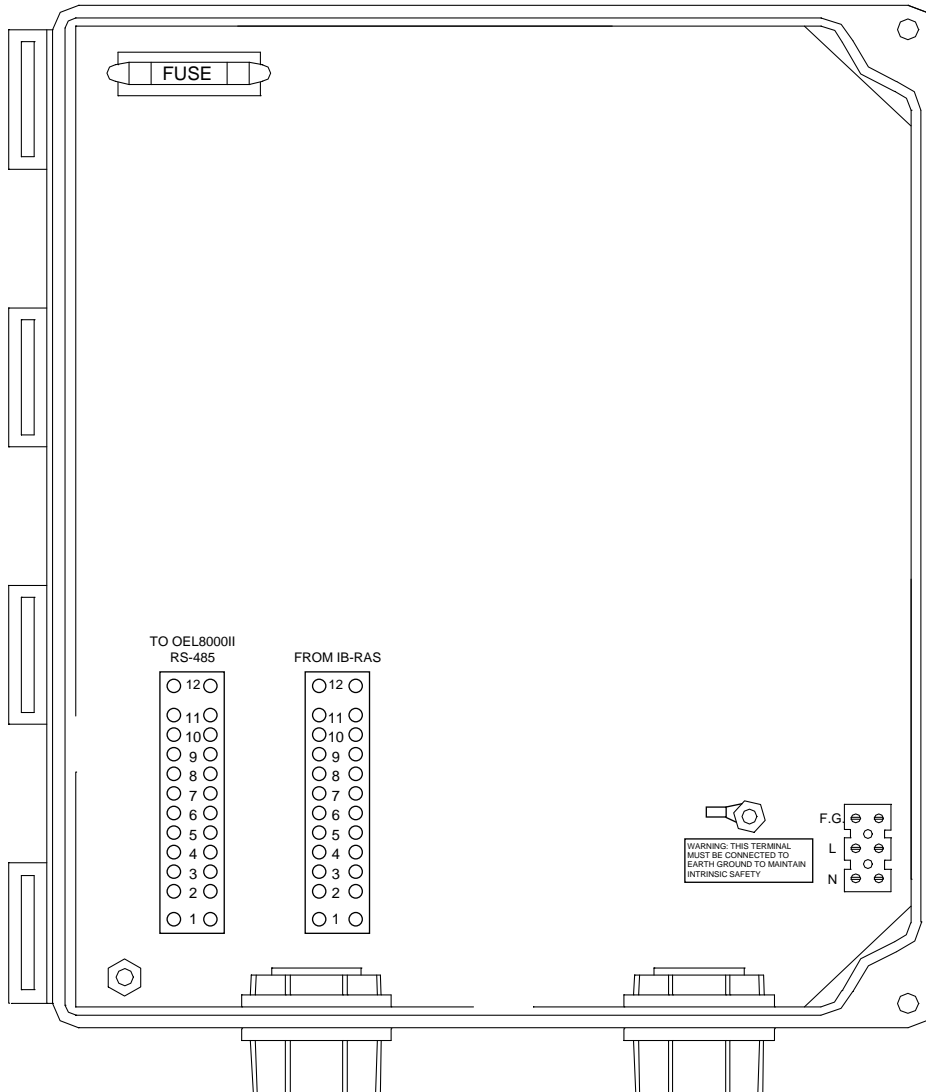

WEIGHT

10 Pounds

DIMENSIONS

(w) 16" x (h) 18"

ENCLOSURE

TYPE 4X

DISPLAY

6 Digit LED Digital Display for Tank Volume

INPUT

RS-485 Remote Display
IB-RAS Hi Levels

AUDIO /VISUAL

RED LED - Indicates hi level alarm

AUDIBLE ALARM - 95 dB pulsing horn
with 30 second timeout

HORN SILENCE BUTTON - Silences the
audible alarm when pressed

Wiring from RD625-4-H

OEL8000II to RS-485	
12	
11	
10	
9	
8	
7	
6	
5	
4	
3	BLACK
2	WHITE
1	RED

From IB-RAS		
12		
11		
10		
9		
8	YELLOW	HI LEVEL TANK #4
7	ORANGE	HI LEVEL TANK #3
6	BROWN	HI LEVEL TANK #2
5	WHITE	HI LEVEL TANK #1
4	GREEN	- HORN
3	BLUE	HORN ACK
2	BLACK	(-) GROUND
1	RED	(+) 12 VDC