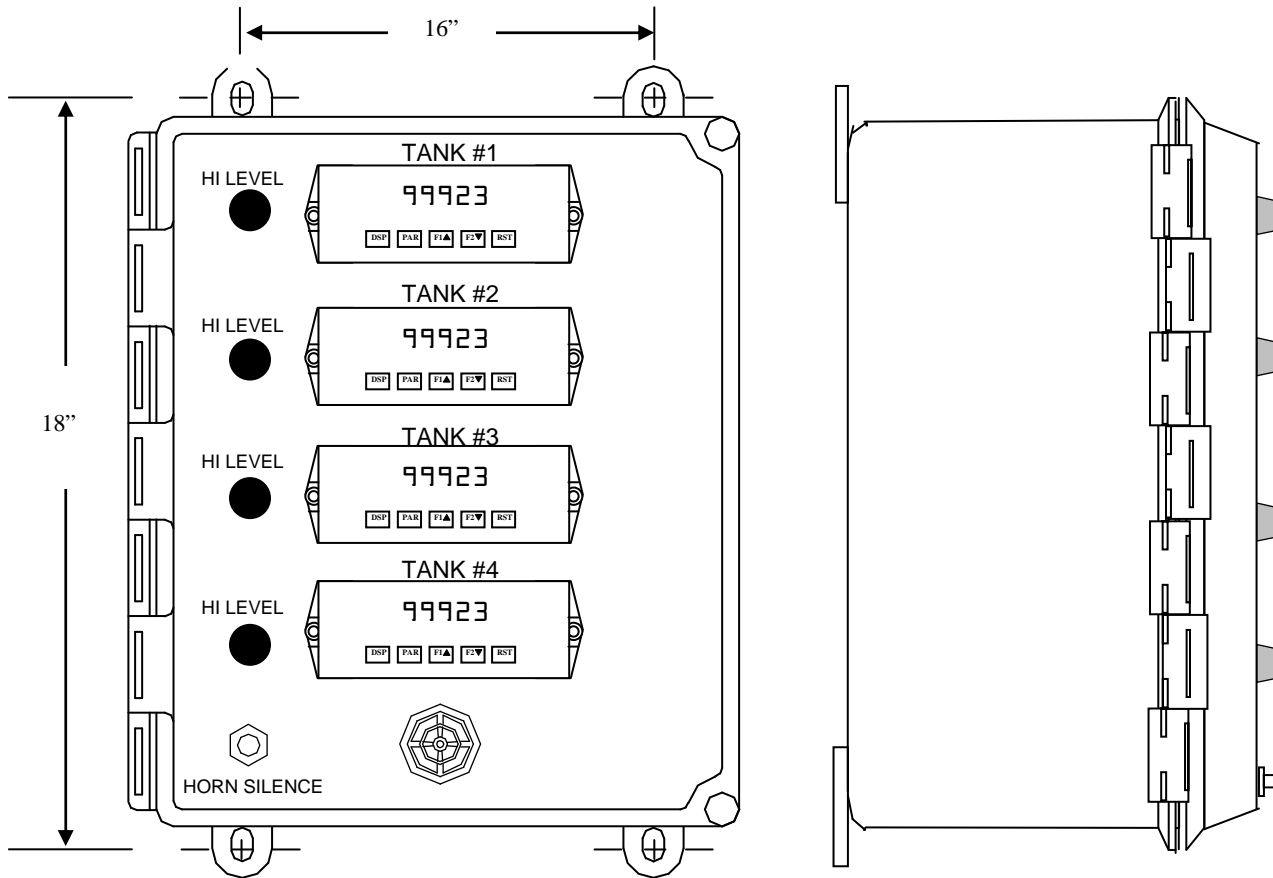

OMNTEC

RD625-4-H

Audio/ Visual Alarm Controller and Digital Display

SPECIFICATIONS

POWER INPUT

12VDC from IB-RB2-SP
120 volt AC

OPERATING TEMPERATURE

0 to 50 deg. C

WEIGHT

10 Pounds

DIMENSIONS

(w) 16" x (h) 18"

ENCLOSURE

TYPE 4X

DISPLAY

6 Digit LED Digital Display for Tank Volume

INPUT

RS-485 Remote Display
IB-RAS Hi Levels

AUDIO /VISUAL

RED LED - Indicates hi level alarm

AUDIBLE ALARM - 95 dB pulsing horn
with 30 second timeout

HORN SILENCE BUTTON - Silences the
audible alarm when pressed

Wiring from RD625-4-H

OEL8000II to RS-485	
12	
11	
10	
9	
8	
7	
6	
5	
4	
3	BLACK
2	WHITE
1	RED

From IB-RAS		
12		
11		
10		
9		
8	YELLOW	HI LEVEL TANK #4
7	ORANGE	HI LEVEL TANK #3
6	BROWN	HI LEVEL TANK #2
5	WHITE	HI LEVEL TANK #1
4	GREEN	- HORN
3	BLUE	HORN ACK
2	BLACK	(-) GROUND
1	RED	(+) 12 VDC