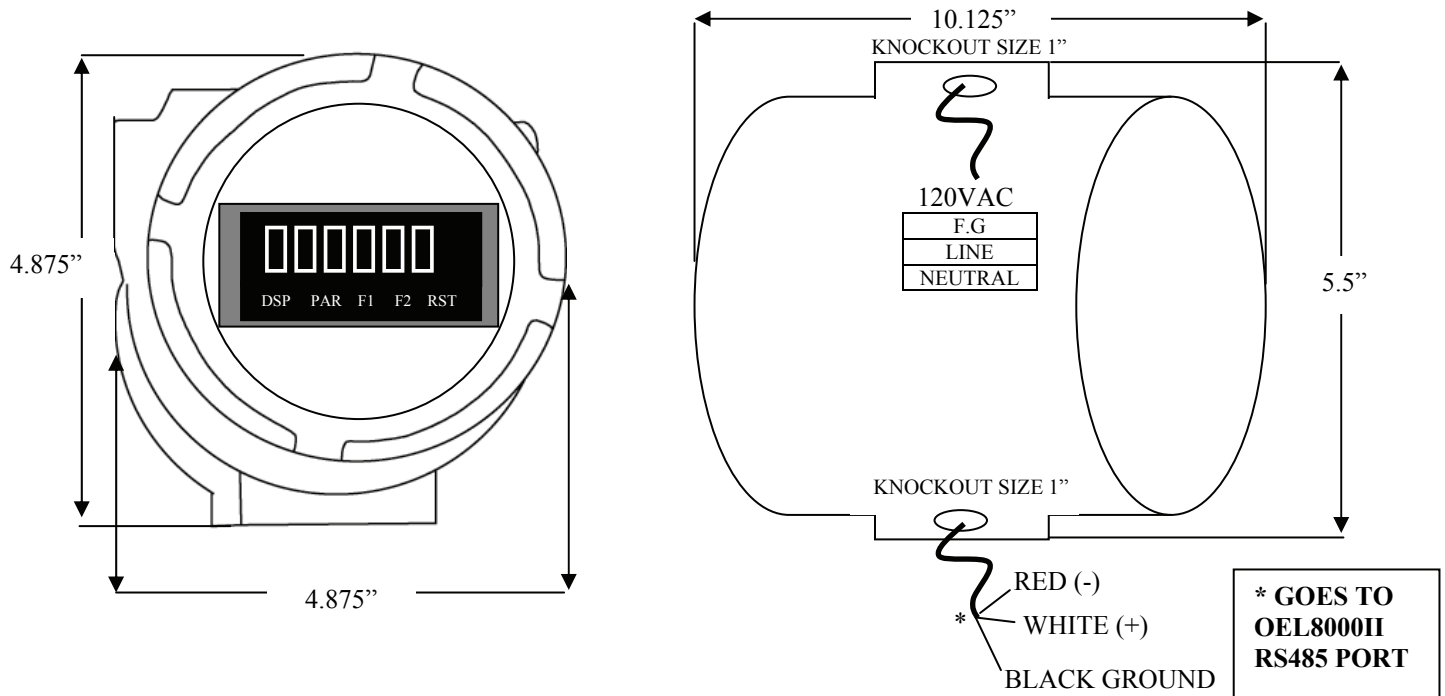

EXPLOSION PROOF REMOTE DISPLAY**SPECIFICATIONS****POWER INPUT**

120 volt AC

OPERATING TEMPERATURE

0 to 50 deg. C

WEIGHT

10 Pounds

ENCLOSURECLASS I GROUP B,CD, CLASS II
GROUP E,F,G CLASS III TYPE 4**DISPLAY**6 digit, .56" red LED sunlight
readable display for tank volume**INPUT**

RS-485 from OEL8000II

WIRE3 wire 22 awg shielded cable (comes
with 10' wire and 9 pin connector)

*** GOES TO
OEL8000II
RS485 PORT**

* Cable runs from OEL8000II to RD625 not to exceed 2000 ft.

** Should not be used as a means of overfill protection