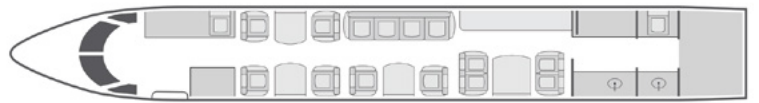

GULFSTREAM G450
| 14
| DOMESTIC/INTERNATIONAL

- 14 passenger seating with forward four-place club seating, mid-cabin four-place divan opposite two-place club seating, and aft cabin four-place conference table
- Equipped with complimentary domestic 4G Wi-Fi
- International Wi-Fi available
- Entertainment system with Blu-ray/DVD player
- Airshow with cabin monitors
- Full aft galley with oven and microwave
- Satellite phone system
- Sleeps up to 6 passengers
- Forward and aft lavatories

FLOORPLAN