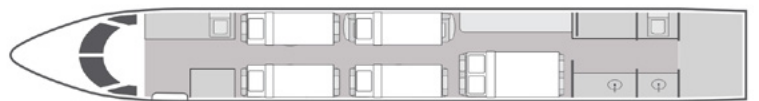

VIRTUAL CABIN TOUR 

AIRCRAFT

PASSENGERS

WI-FI

GULFSTREAM G450
| 14
| DOMESTIC/INTERNATIONAL

- 14 passenger seating with forward four-place club seating, mid-cabin four-place divan opposite two-place club seating, and aft cabin four-place conference table
- Equipped with complimentary domestic 4G Wi-Fi
- International Wi-Fi available
- Entertainment system with Blu-ray/DVD player
- Airshow with cabin monitors
- Full aft galley with oven and microwave
- Satellite phone system
- Sleeps up to 6 passengers
- Forward and aft lavatories

FLOORPLAN

SLEEPING CONFIGURATION

Year	2007
Range	4,300 NM
Lavatories	2
Sleeps	6
Baggage	169 ft ³
Cabin H/L/W	6'2" x 45'1" x 7'4"