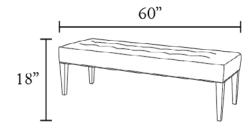

Shown in a Medium configuration

Palmer Bench

DS1501-60

This rectangular bench features a boxed and buttoned upholstered seat, all raised on tall tapering beech wood legs. Antique brass casters are optional.

Shown with fabric:
DS-6009

Specifications

Outside Width: 40 in | 60 in | 70 in **Base Finish:** Yes, shown in walnut

Outside Depth: 20 in **Seat:** Tight Seat

Outside Height: 18 in

Seat Height: 18 in

COM Yardage*: 1.75 Yards | 2.25 Yards | 2.75 Yards