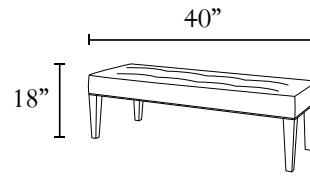

Shown in a Medium configuration

Palmer Bench

DS1501-60

This rectangular bench features a boxed and buttoned upholstered seat, all raised on tall tapering beech wood legs. Antique brass casters are optional.

Shown with fabric:
DS-6009

Specifications

Outside Width: 40 in | 60 in | 70 in **Base Finish:** Yes, shown in walnut

Outside Depth: 20 in **Seat:** Tight Seat

Outside Height: 18 in

Seat Height: 18 in

COM Yardage*: 1.75 Yards | 2.25 Yards | 2.75 Yards