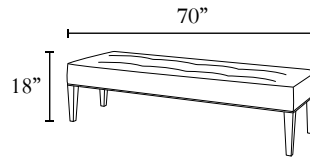

Shown in a Medium configuration

Palmer Bench

DS1501-60

This rectangular bench features a boxed and buttoned upholstered seat, all raised on tall tapering beech wood legs. Antique brass casters are optional.

Shown with fabric:
DS-6009

Specifications

Outside Width: 40 in | 60 in | 70 in **Base Finish:** Yes, shown in walnut

Outside Depth: 20 in **Seat:** Tight Seat

Outside Height: 18 in

Seat Height: 18 in

COM Yardage*: 1.75 Yards | 2.25 Yards | 2.75 Yards