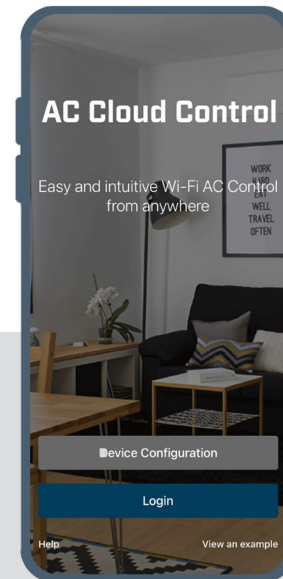

Make Your Air Conditioner Smart

Enhance your comfort at home or away.

- Control your air conditioning from your phone.
- Smart speaker voice control functions compatible with **Google Home Assistant & Amazon Alexa**