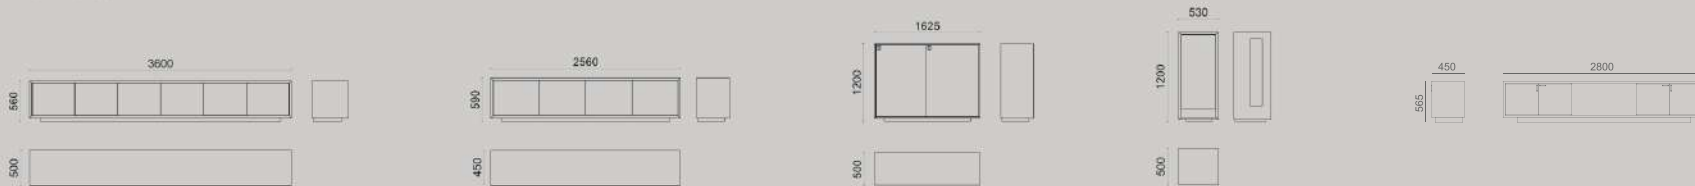

secretarias

armários

mesas de reunião