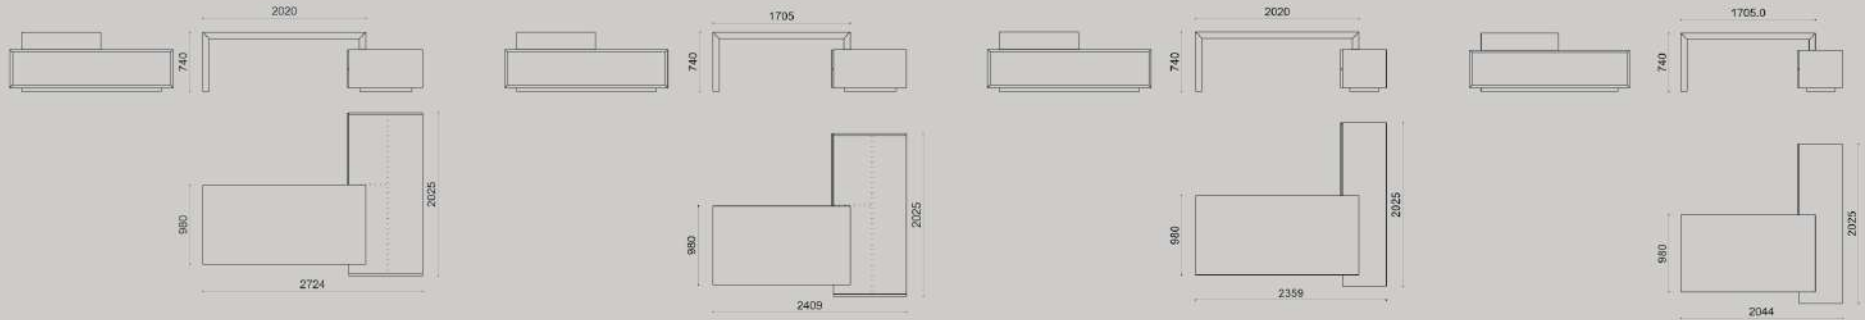

secretarias