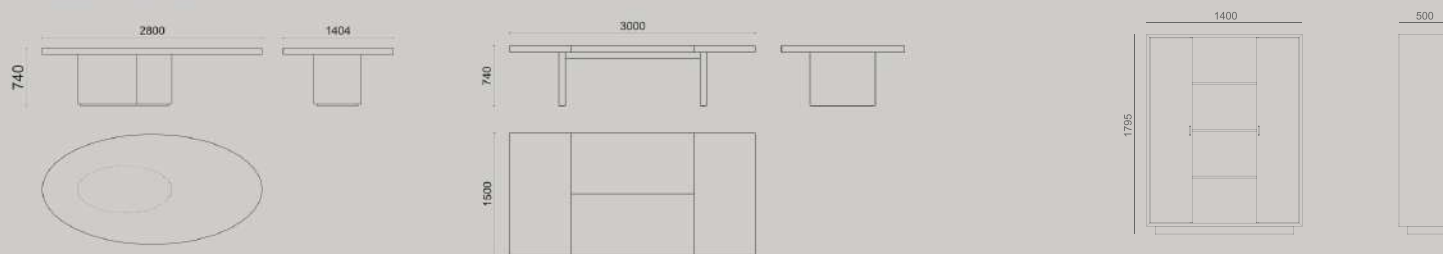

mesas de reunião