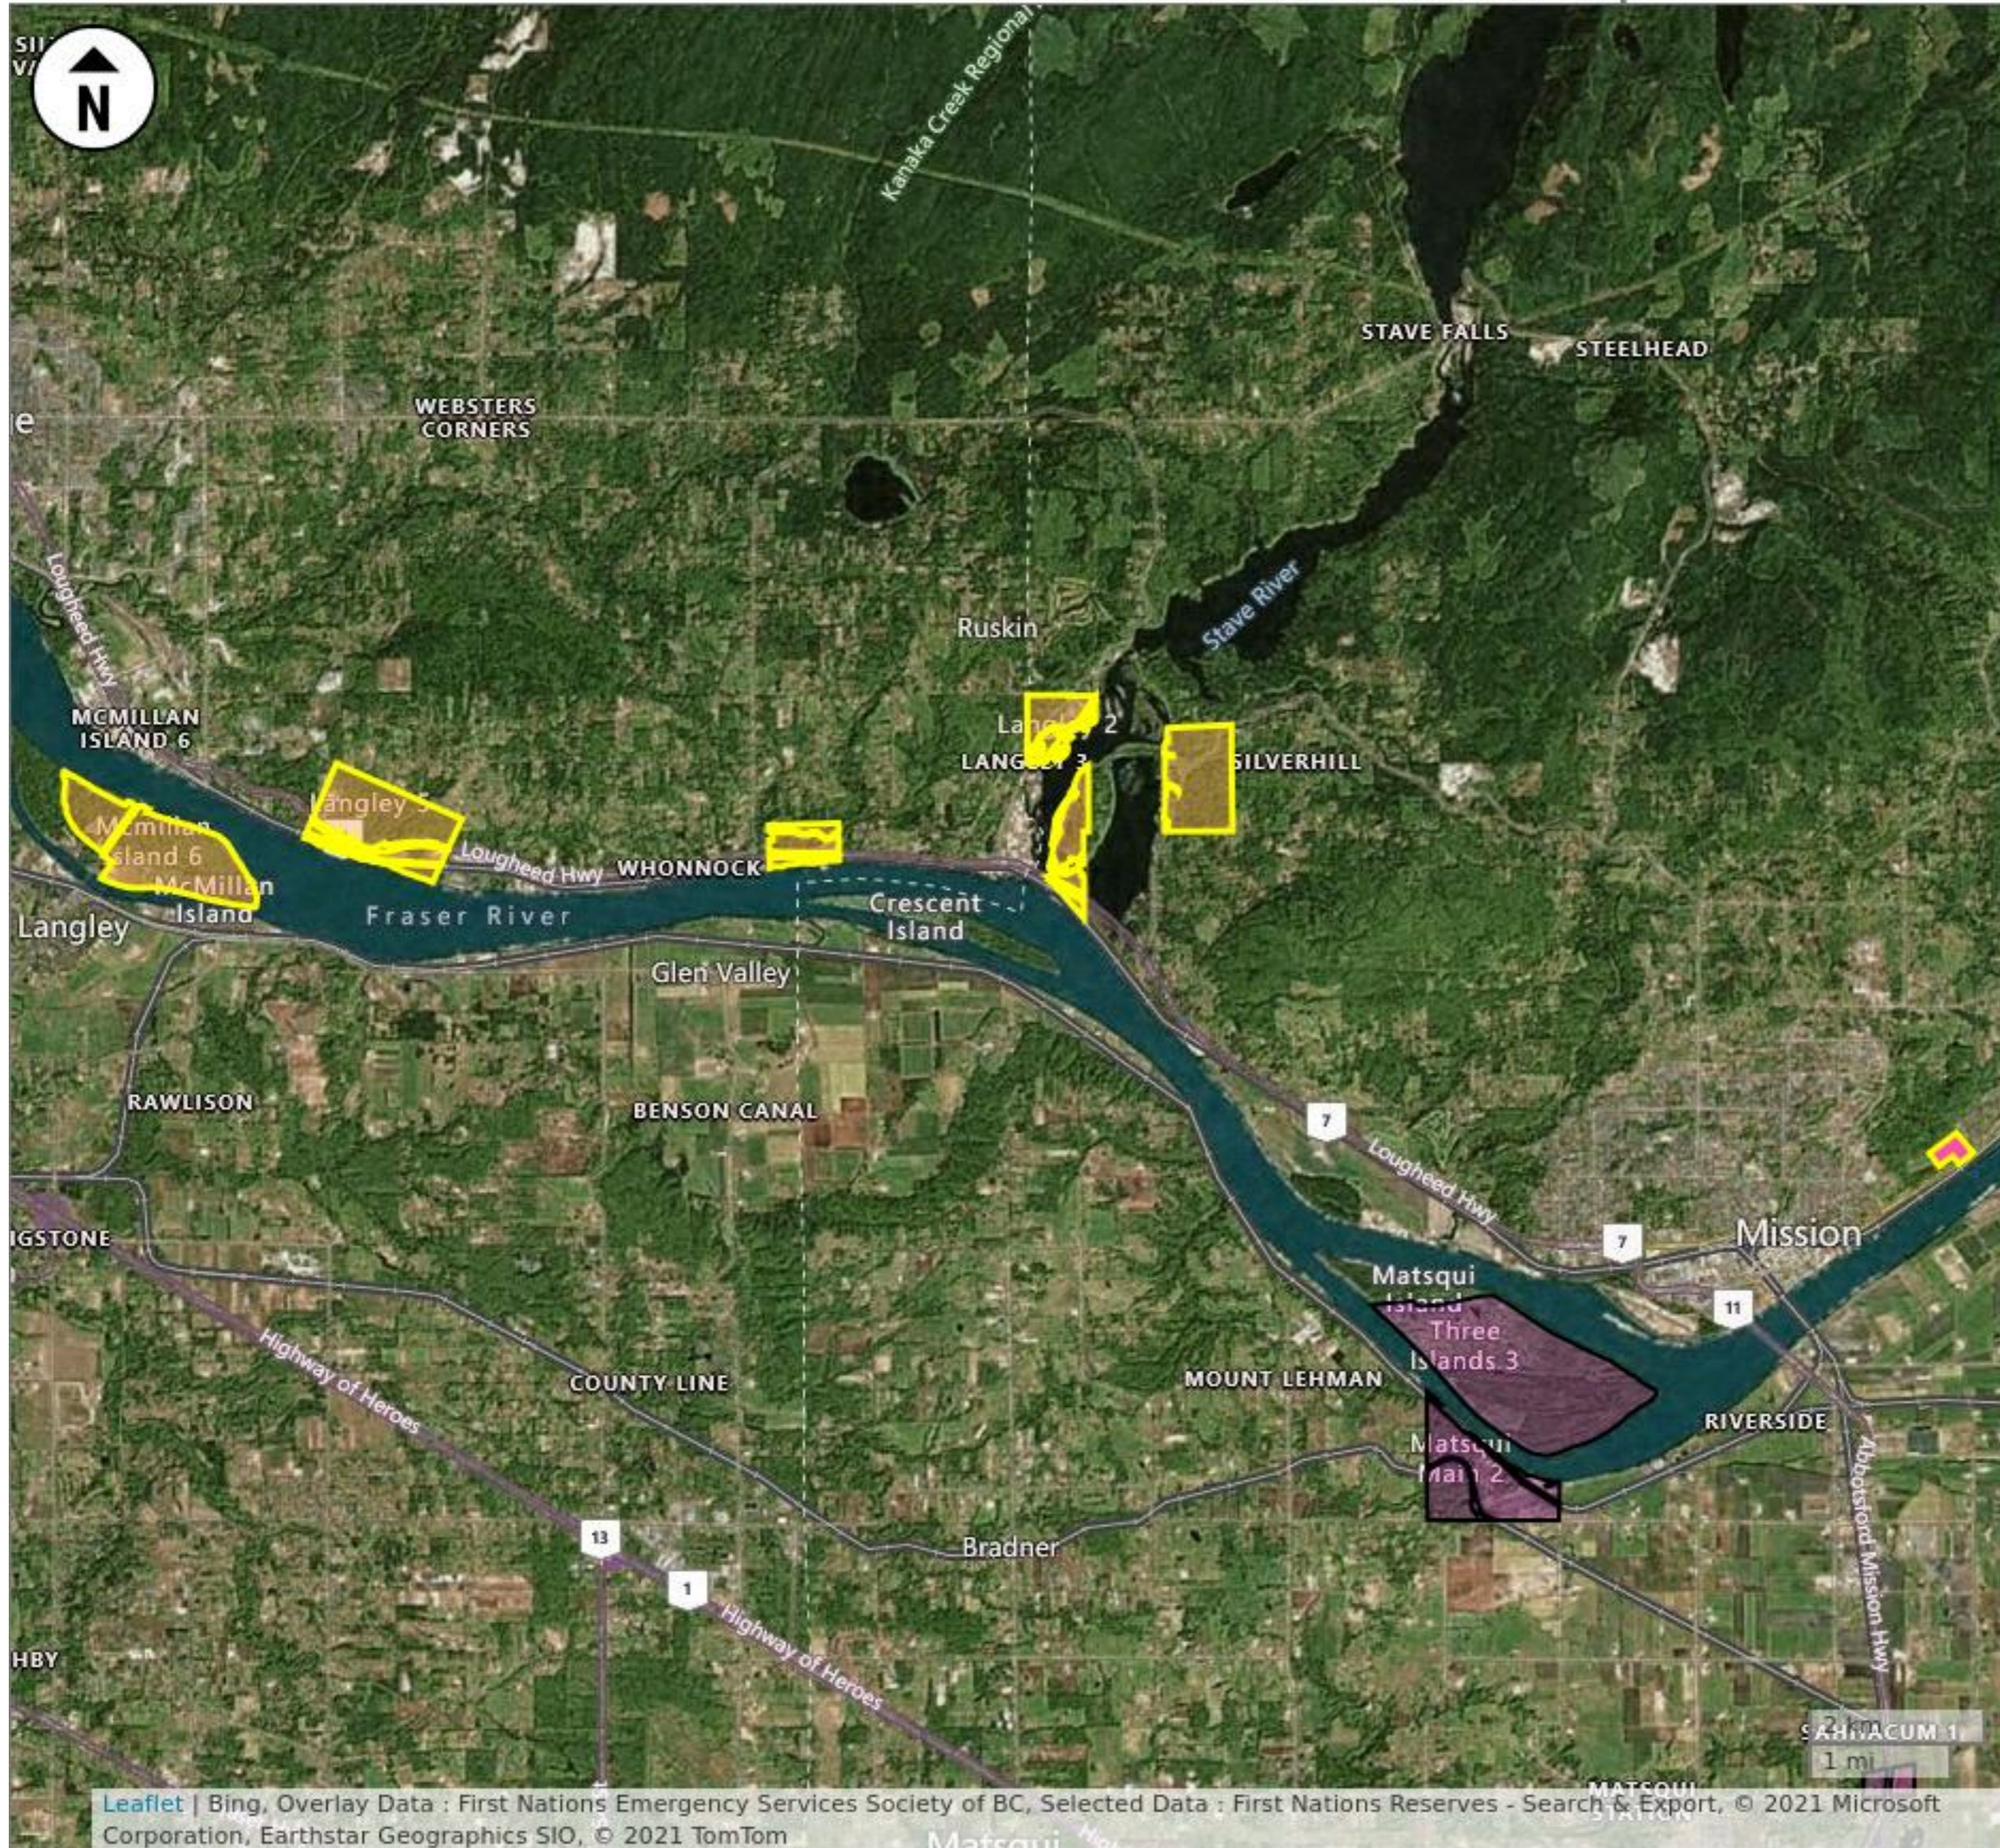

Kwantlen First Nation - Location Map

LEGEND

- 7 feature(s):(Band Name contains 'Kwantlen')
- First Nations Reserves