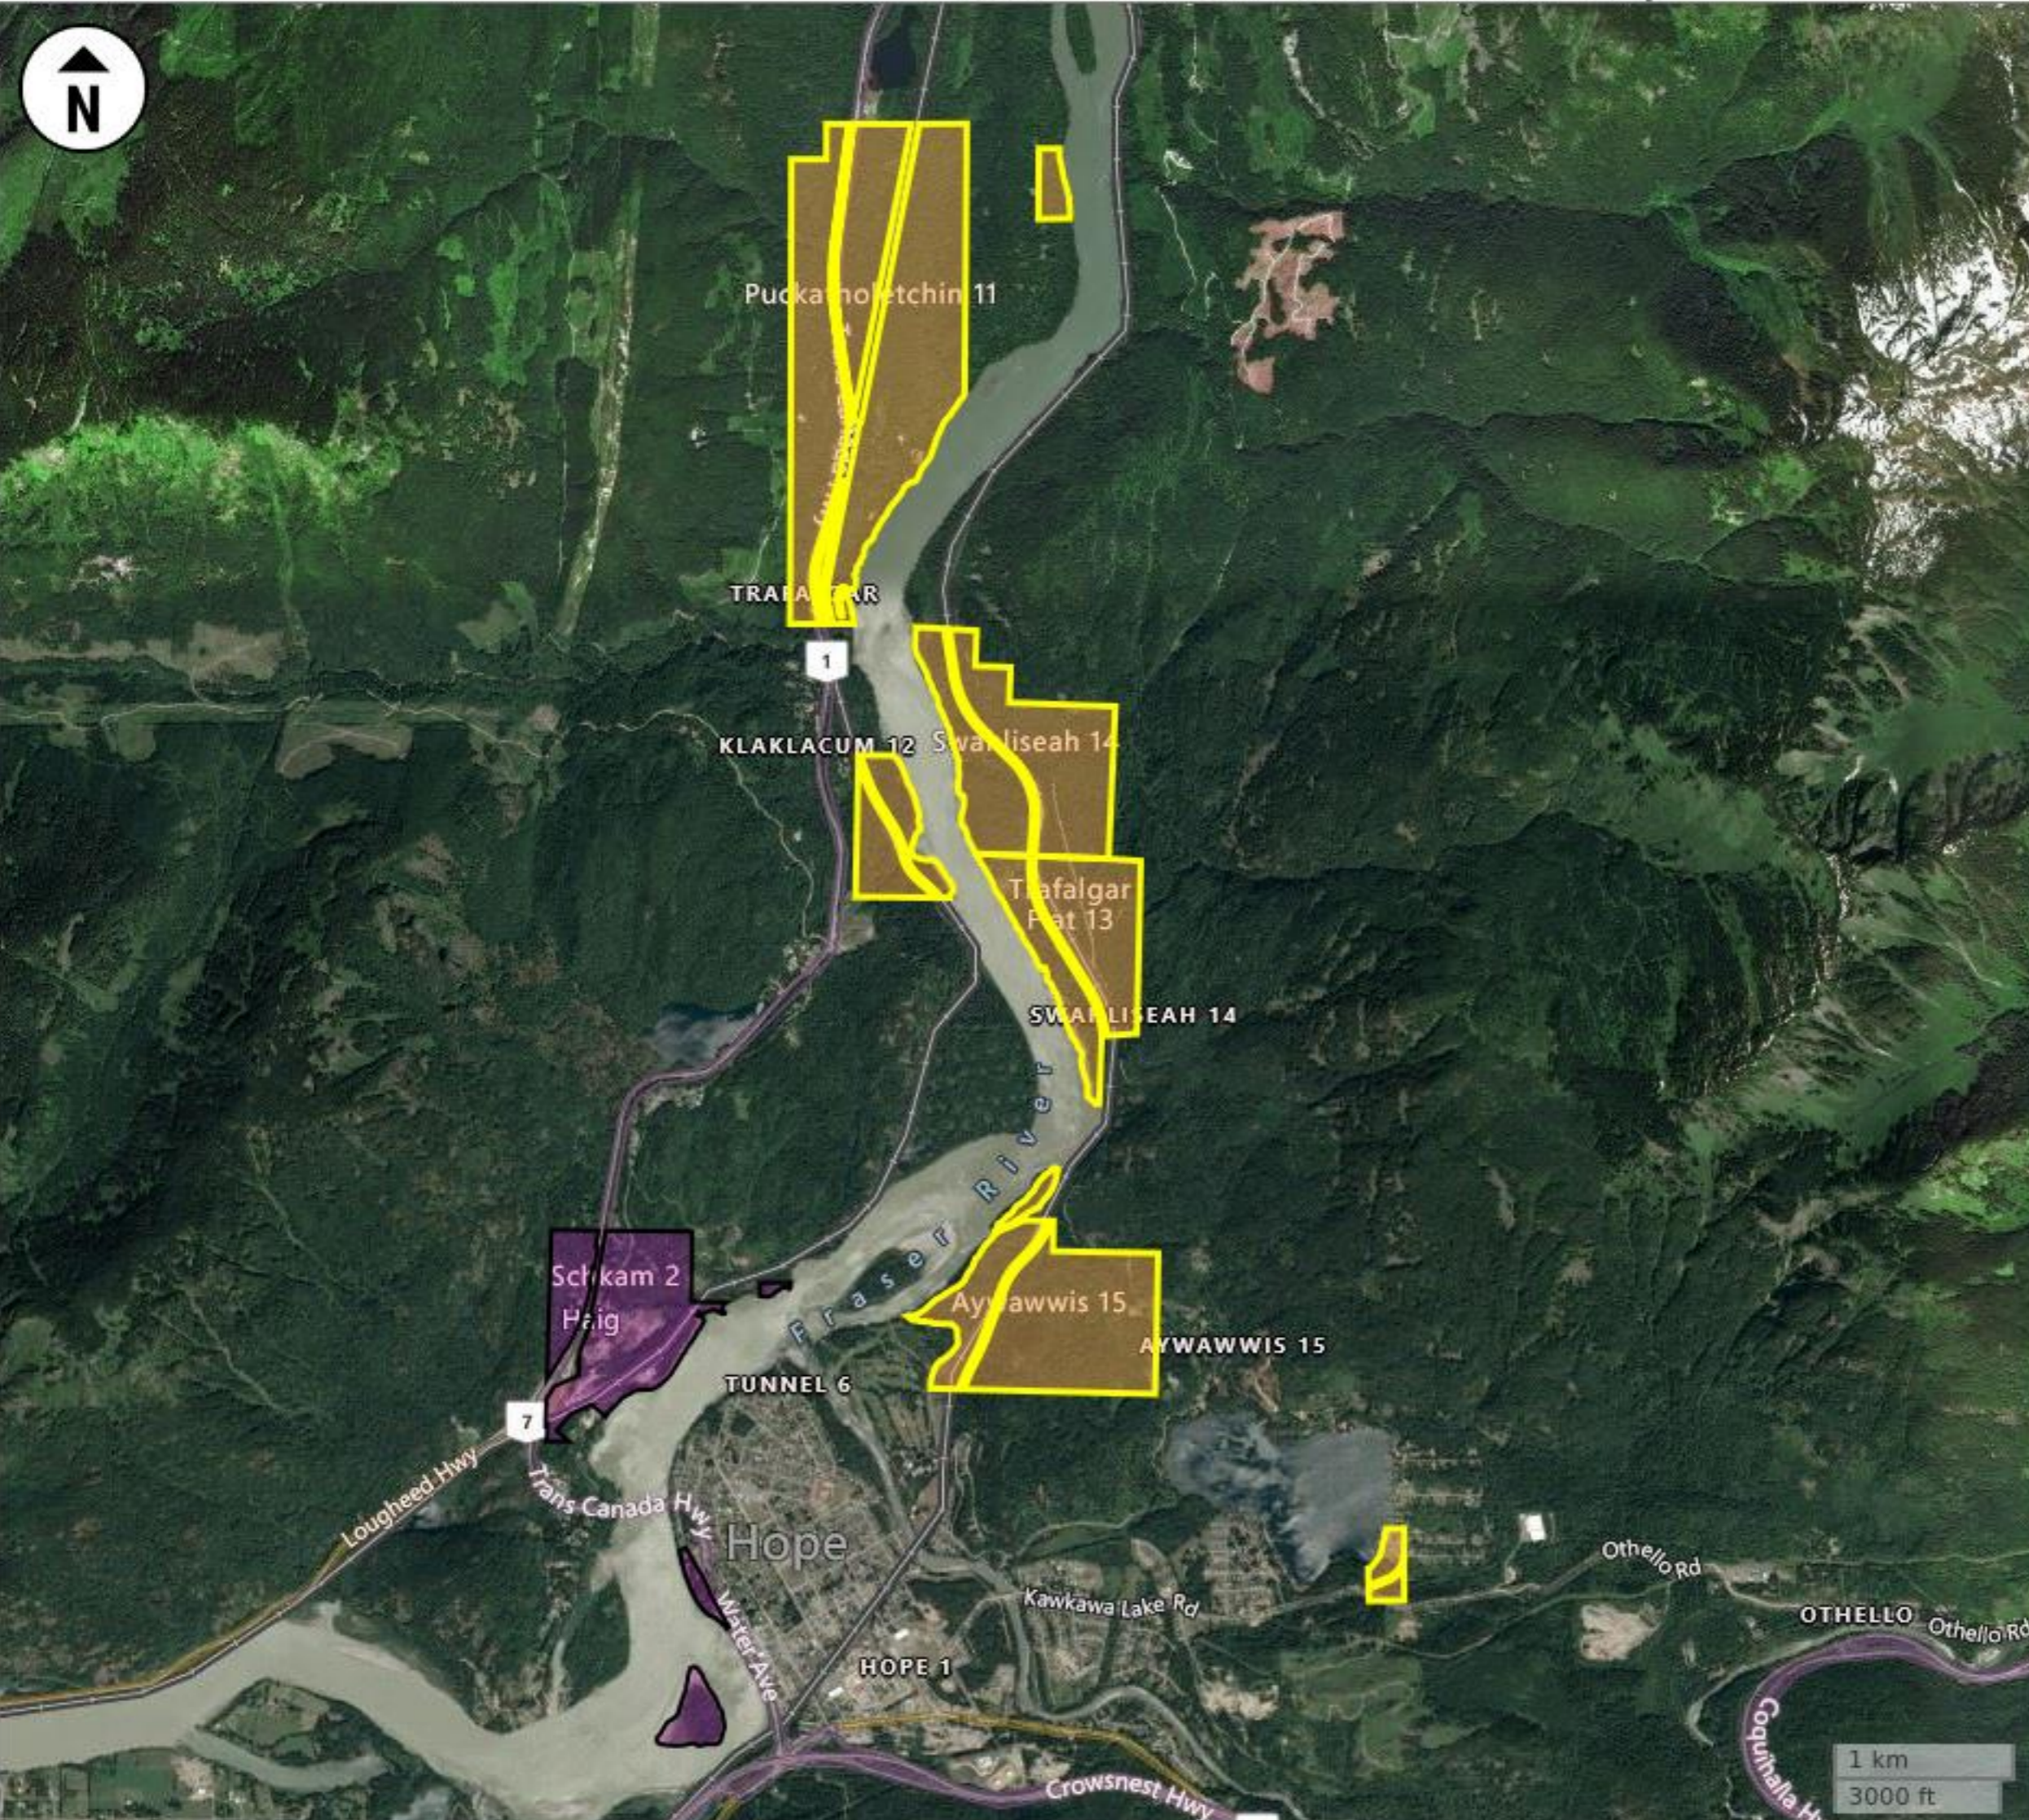

### Union Bar First Nation - Location Map

#### LEGEND

- 7 feature(s):(Band Name contains 'Union')
- First Nations Reserves