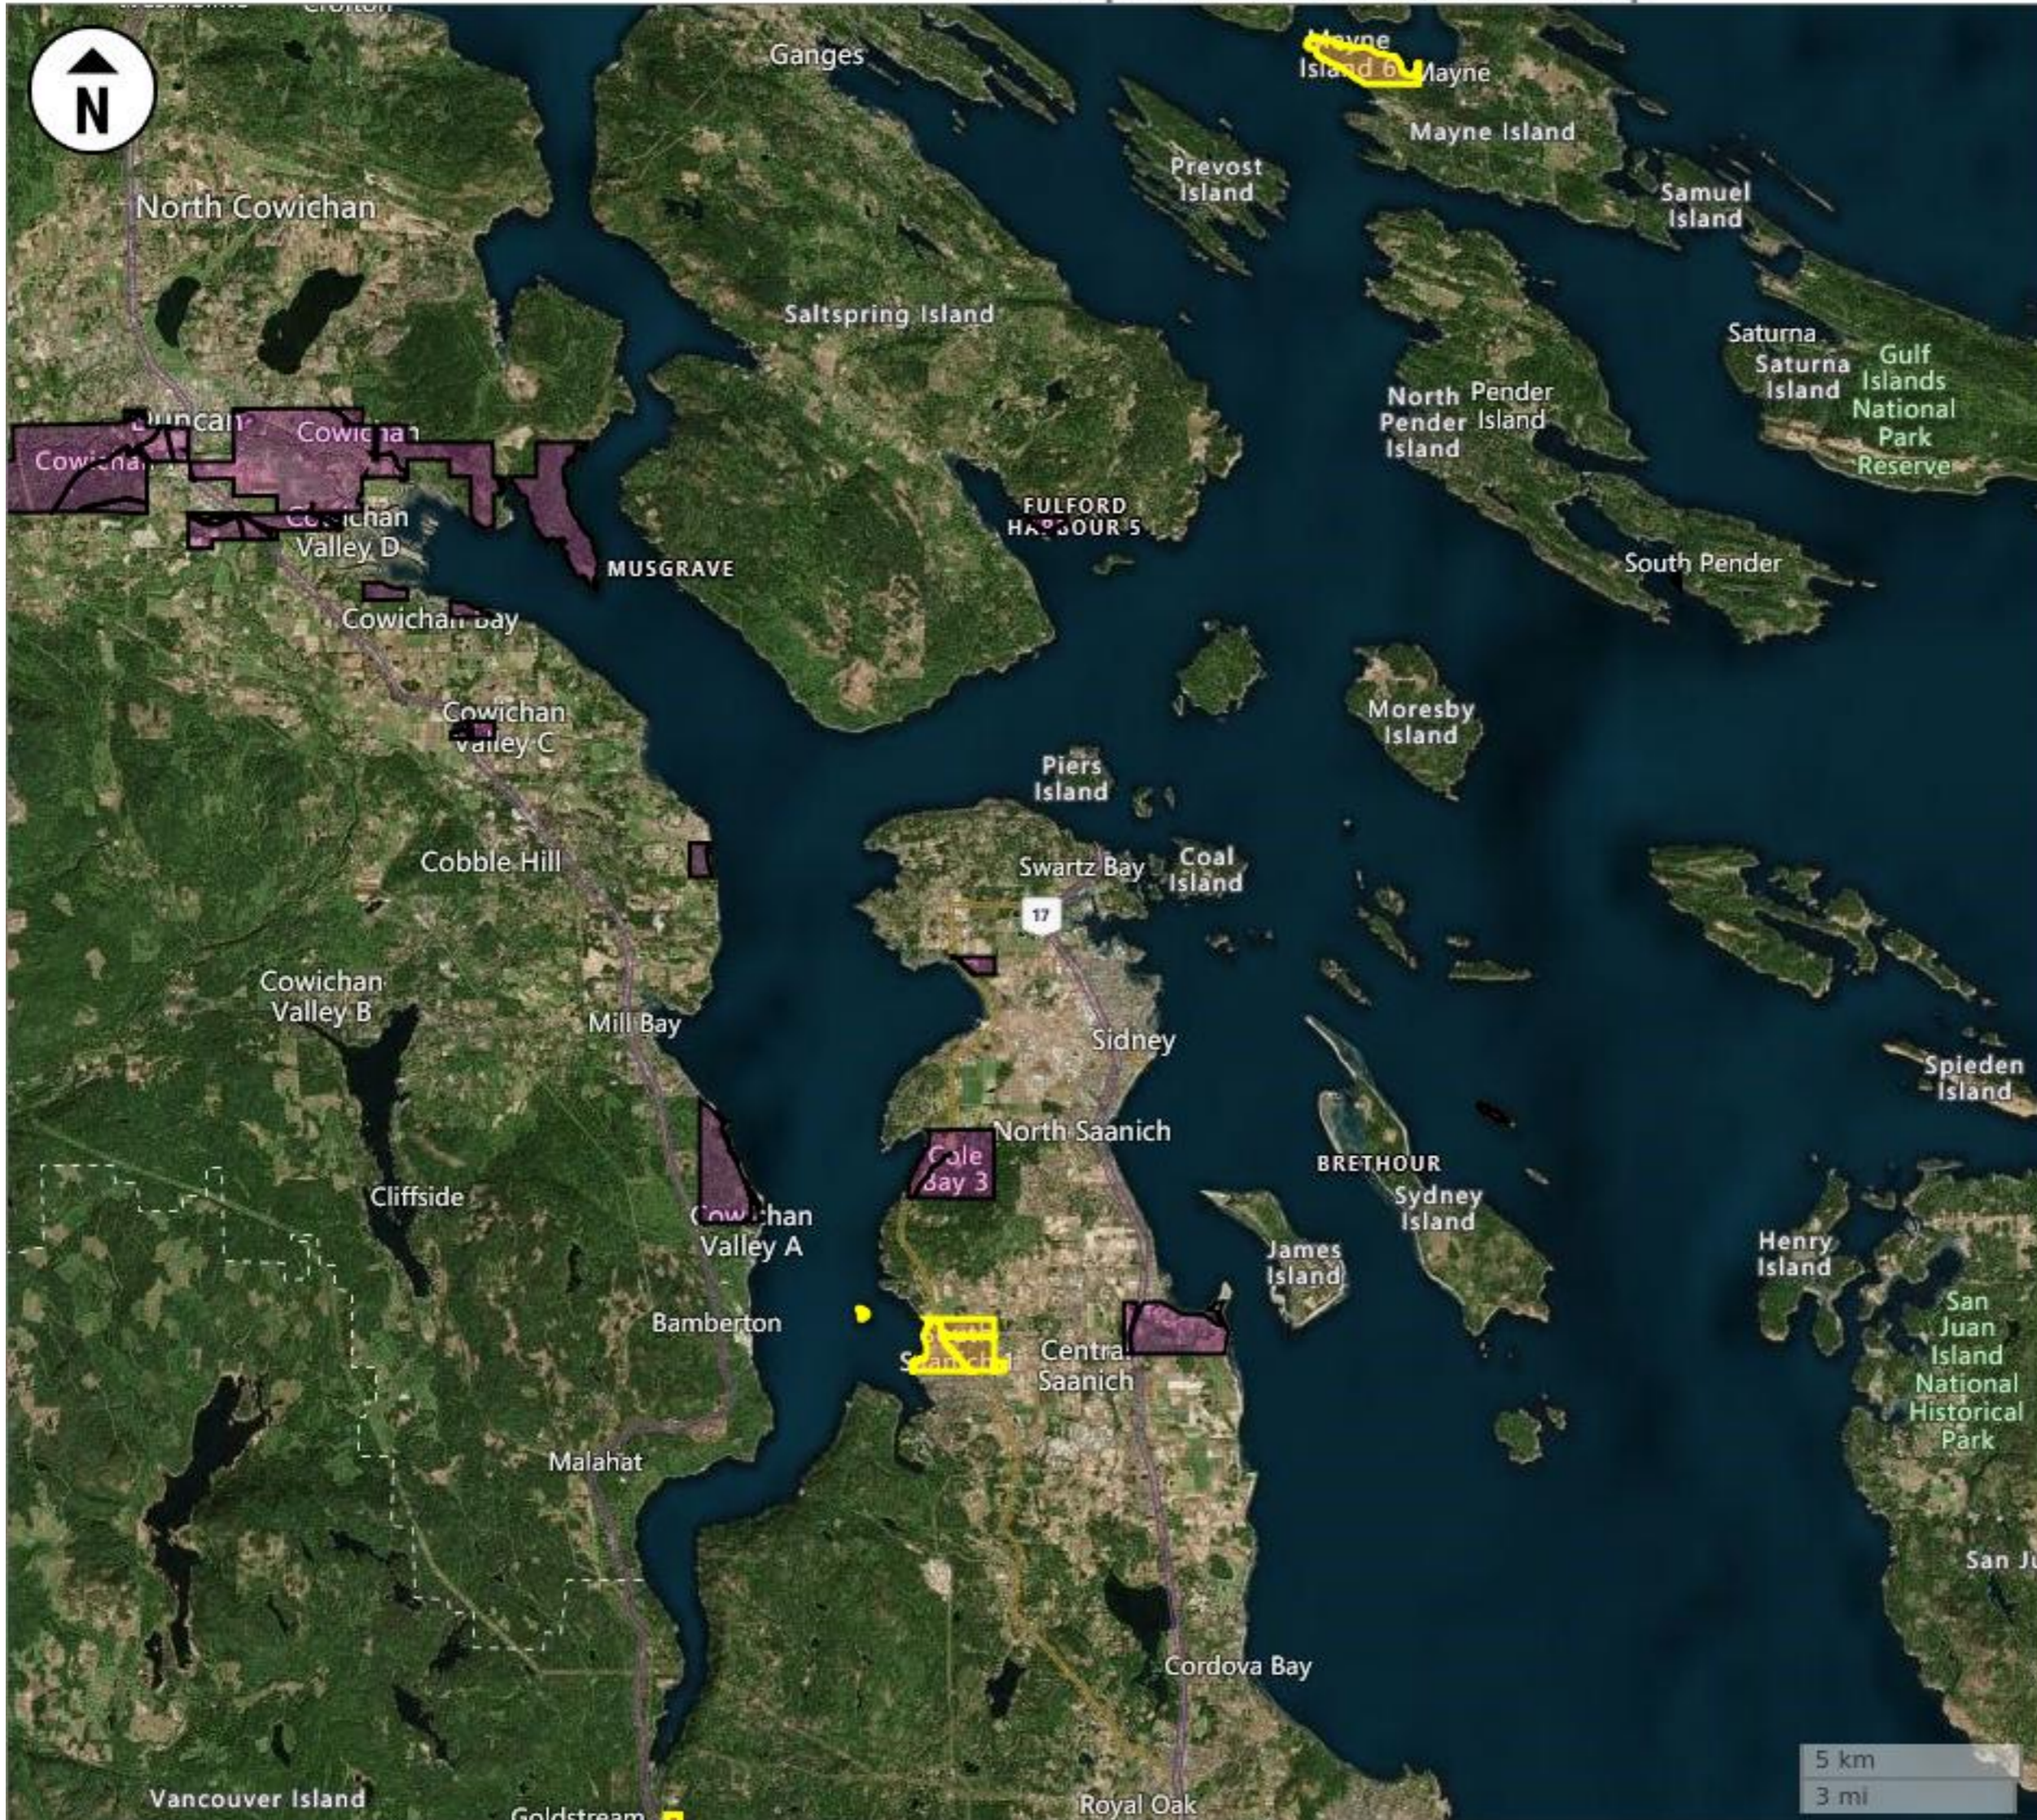

Tsartlip First Nation - Location Map

LEGEND

- 4 feature(s):(Band Name contains 'Tsartlip')
- First Nations Reserves