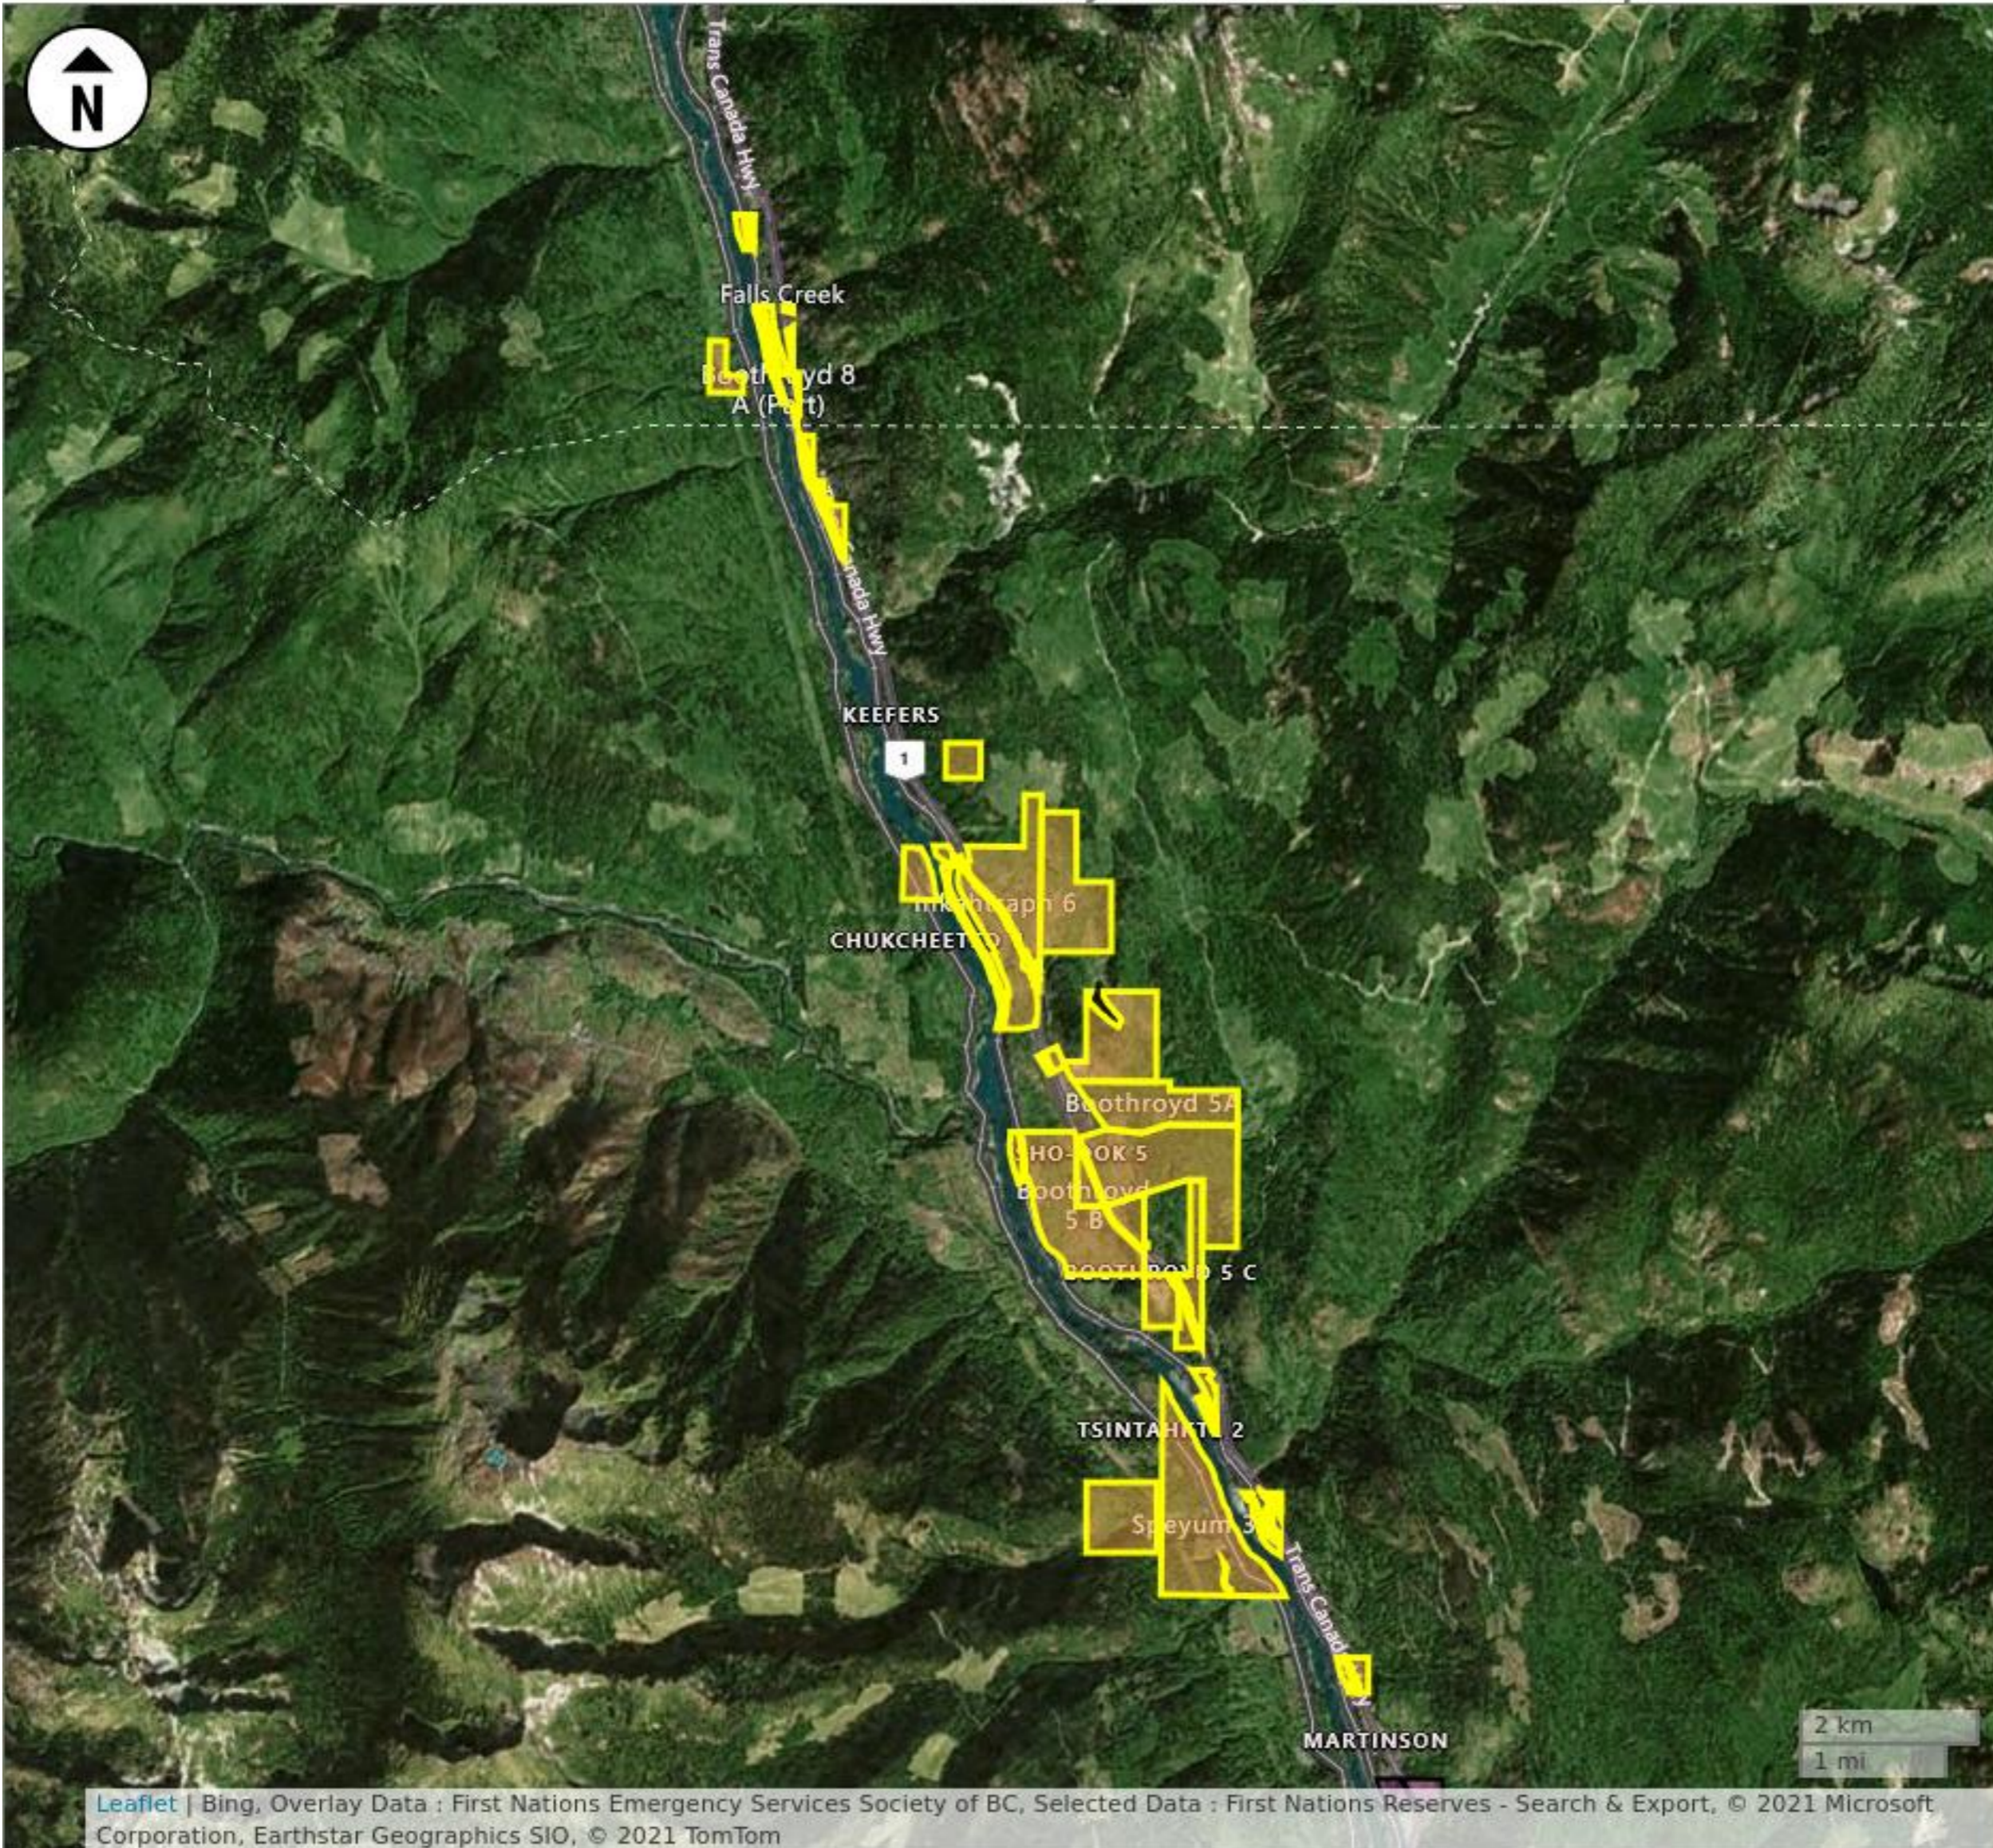

Boothroyd Indian Band - Location Map

LEGEND

-  19 feature(s):(Band Name contains 'Boothroyd')
-  First Nations Reserves