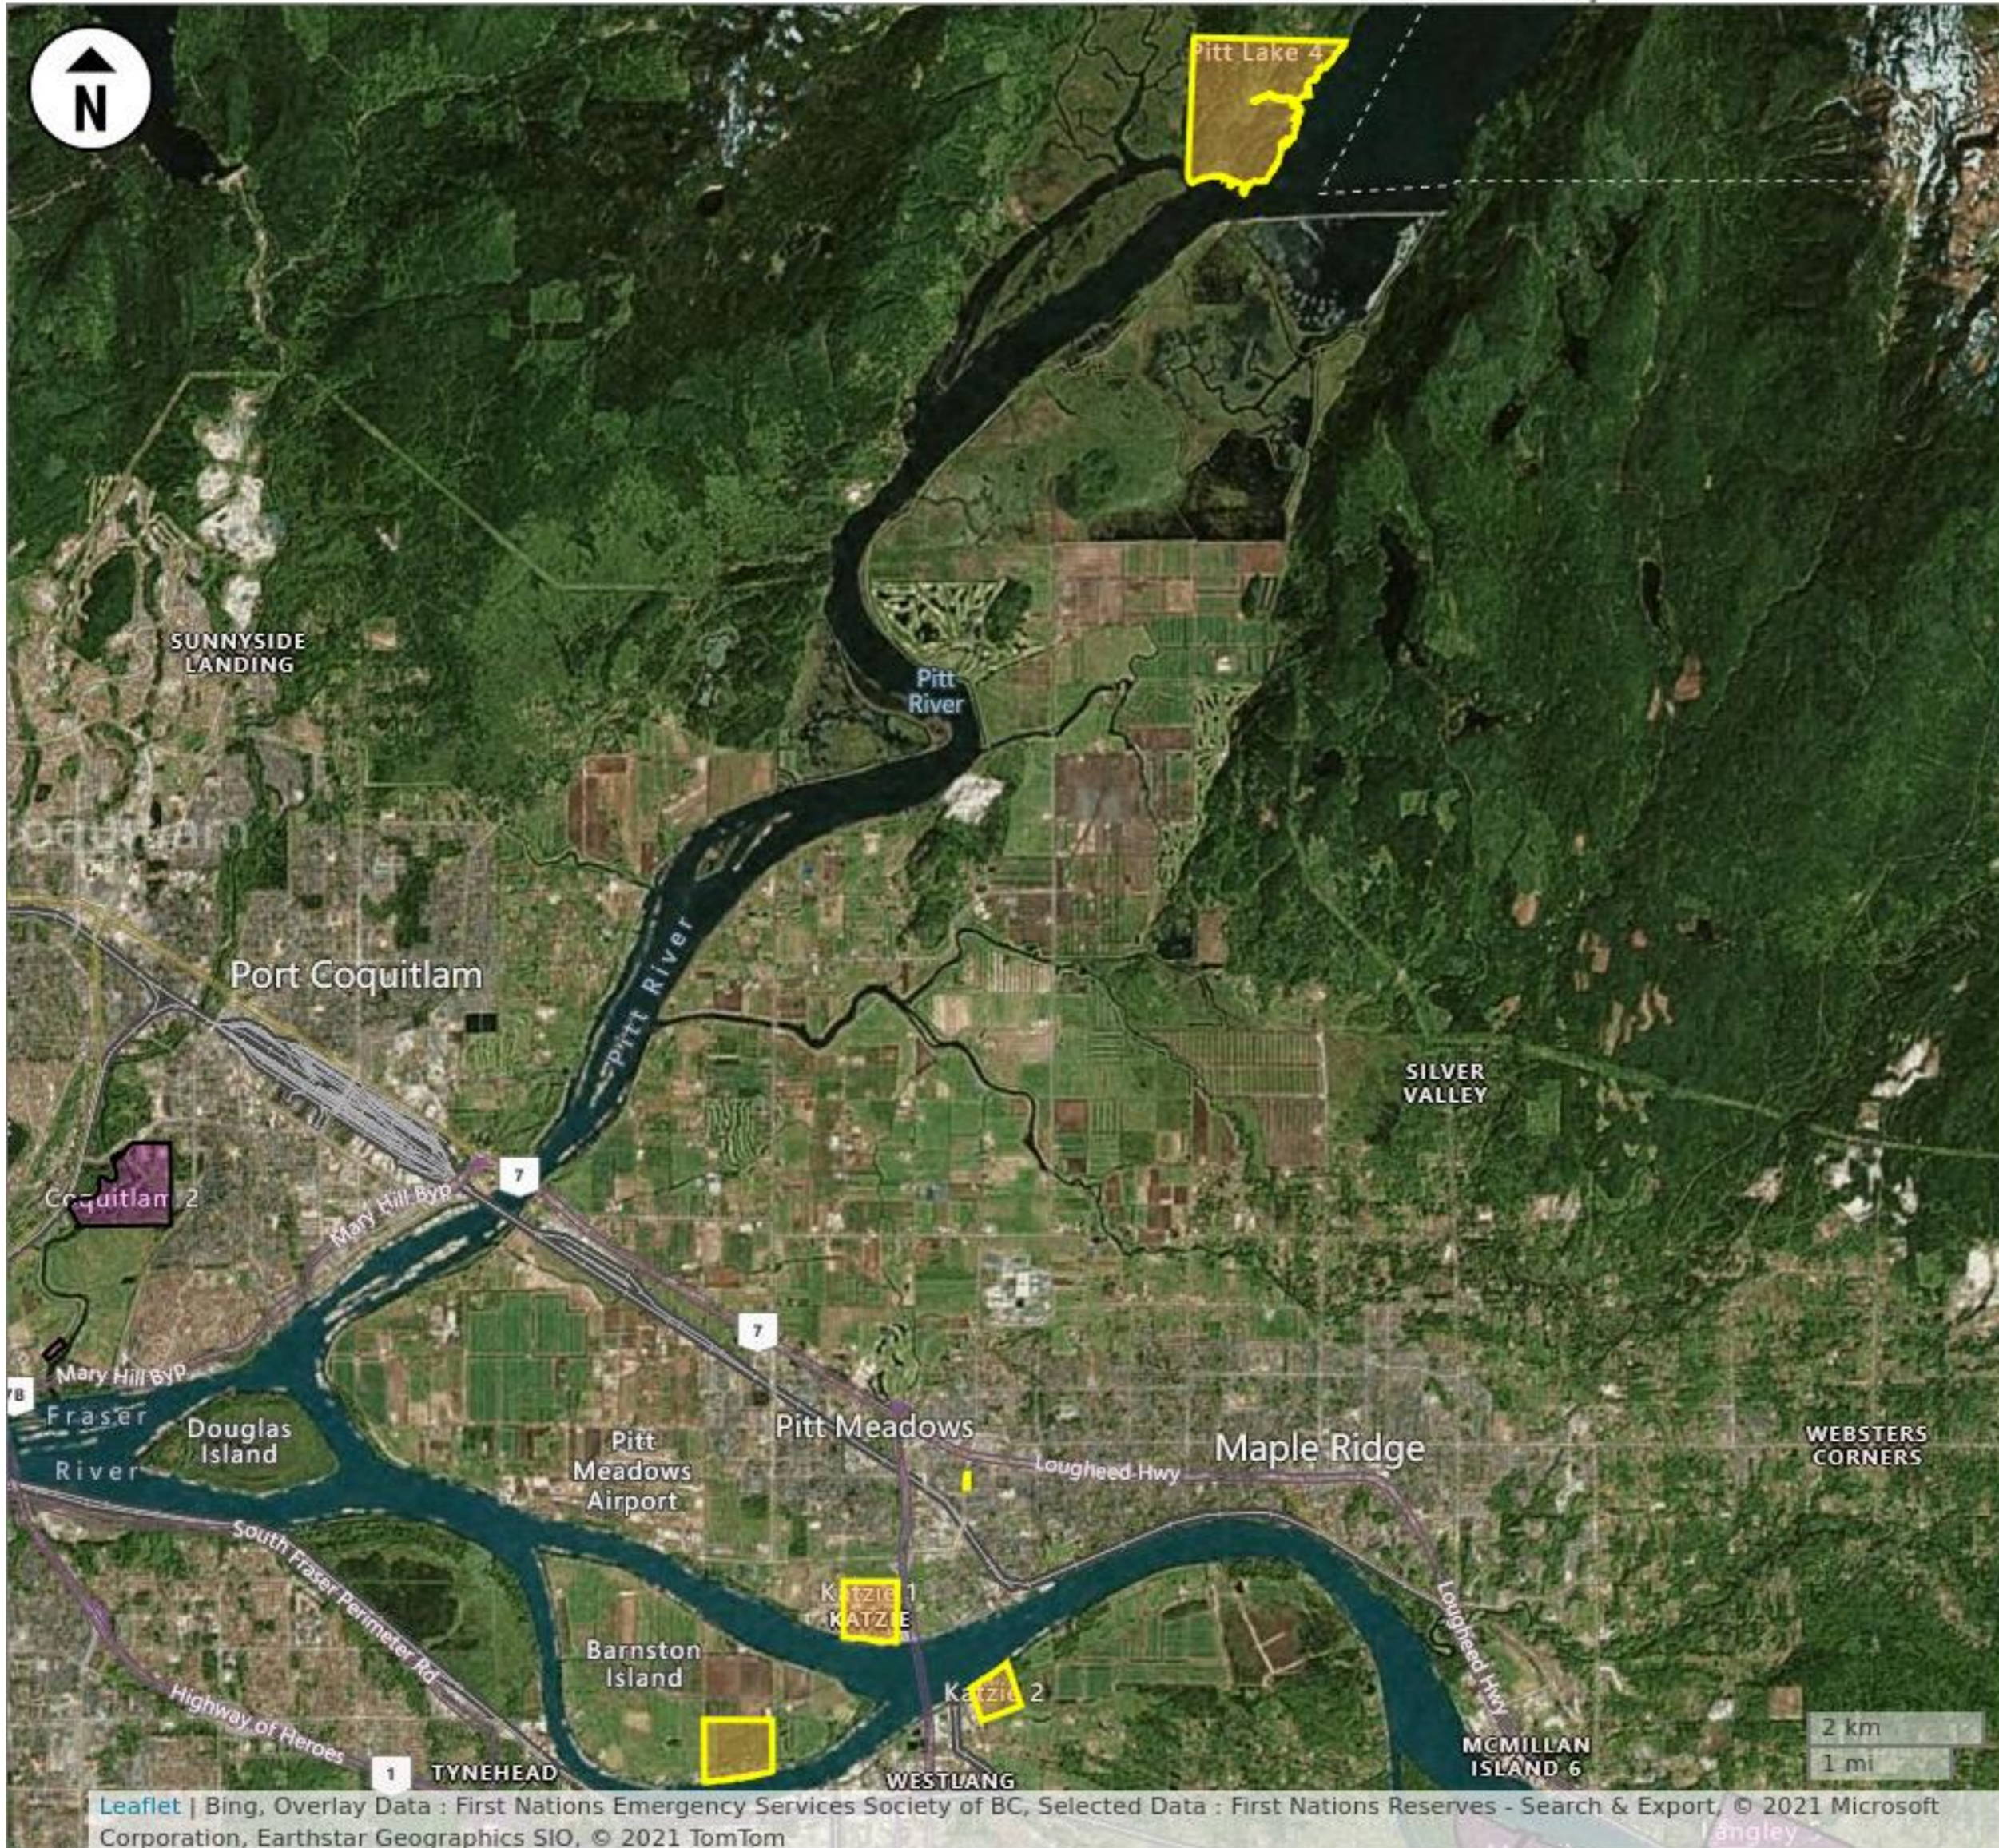

Katzie First Nation - Location Map

LEGEND

-  5 feature(s):(Band Name contains 'Katzie')
-  First Nations Reserves