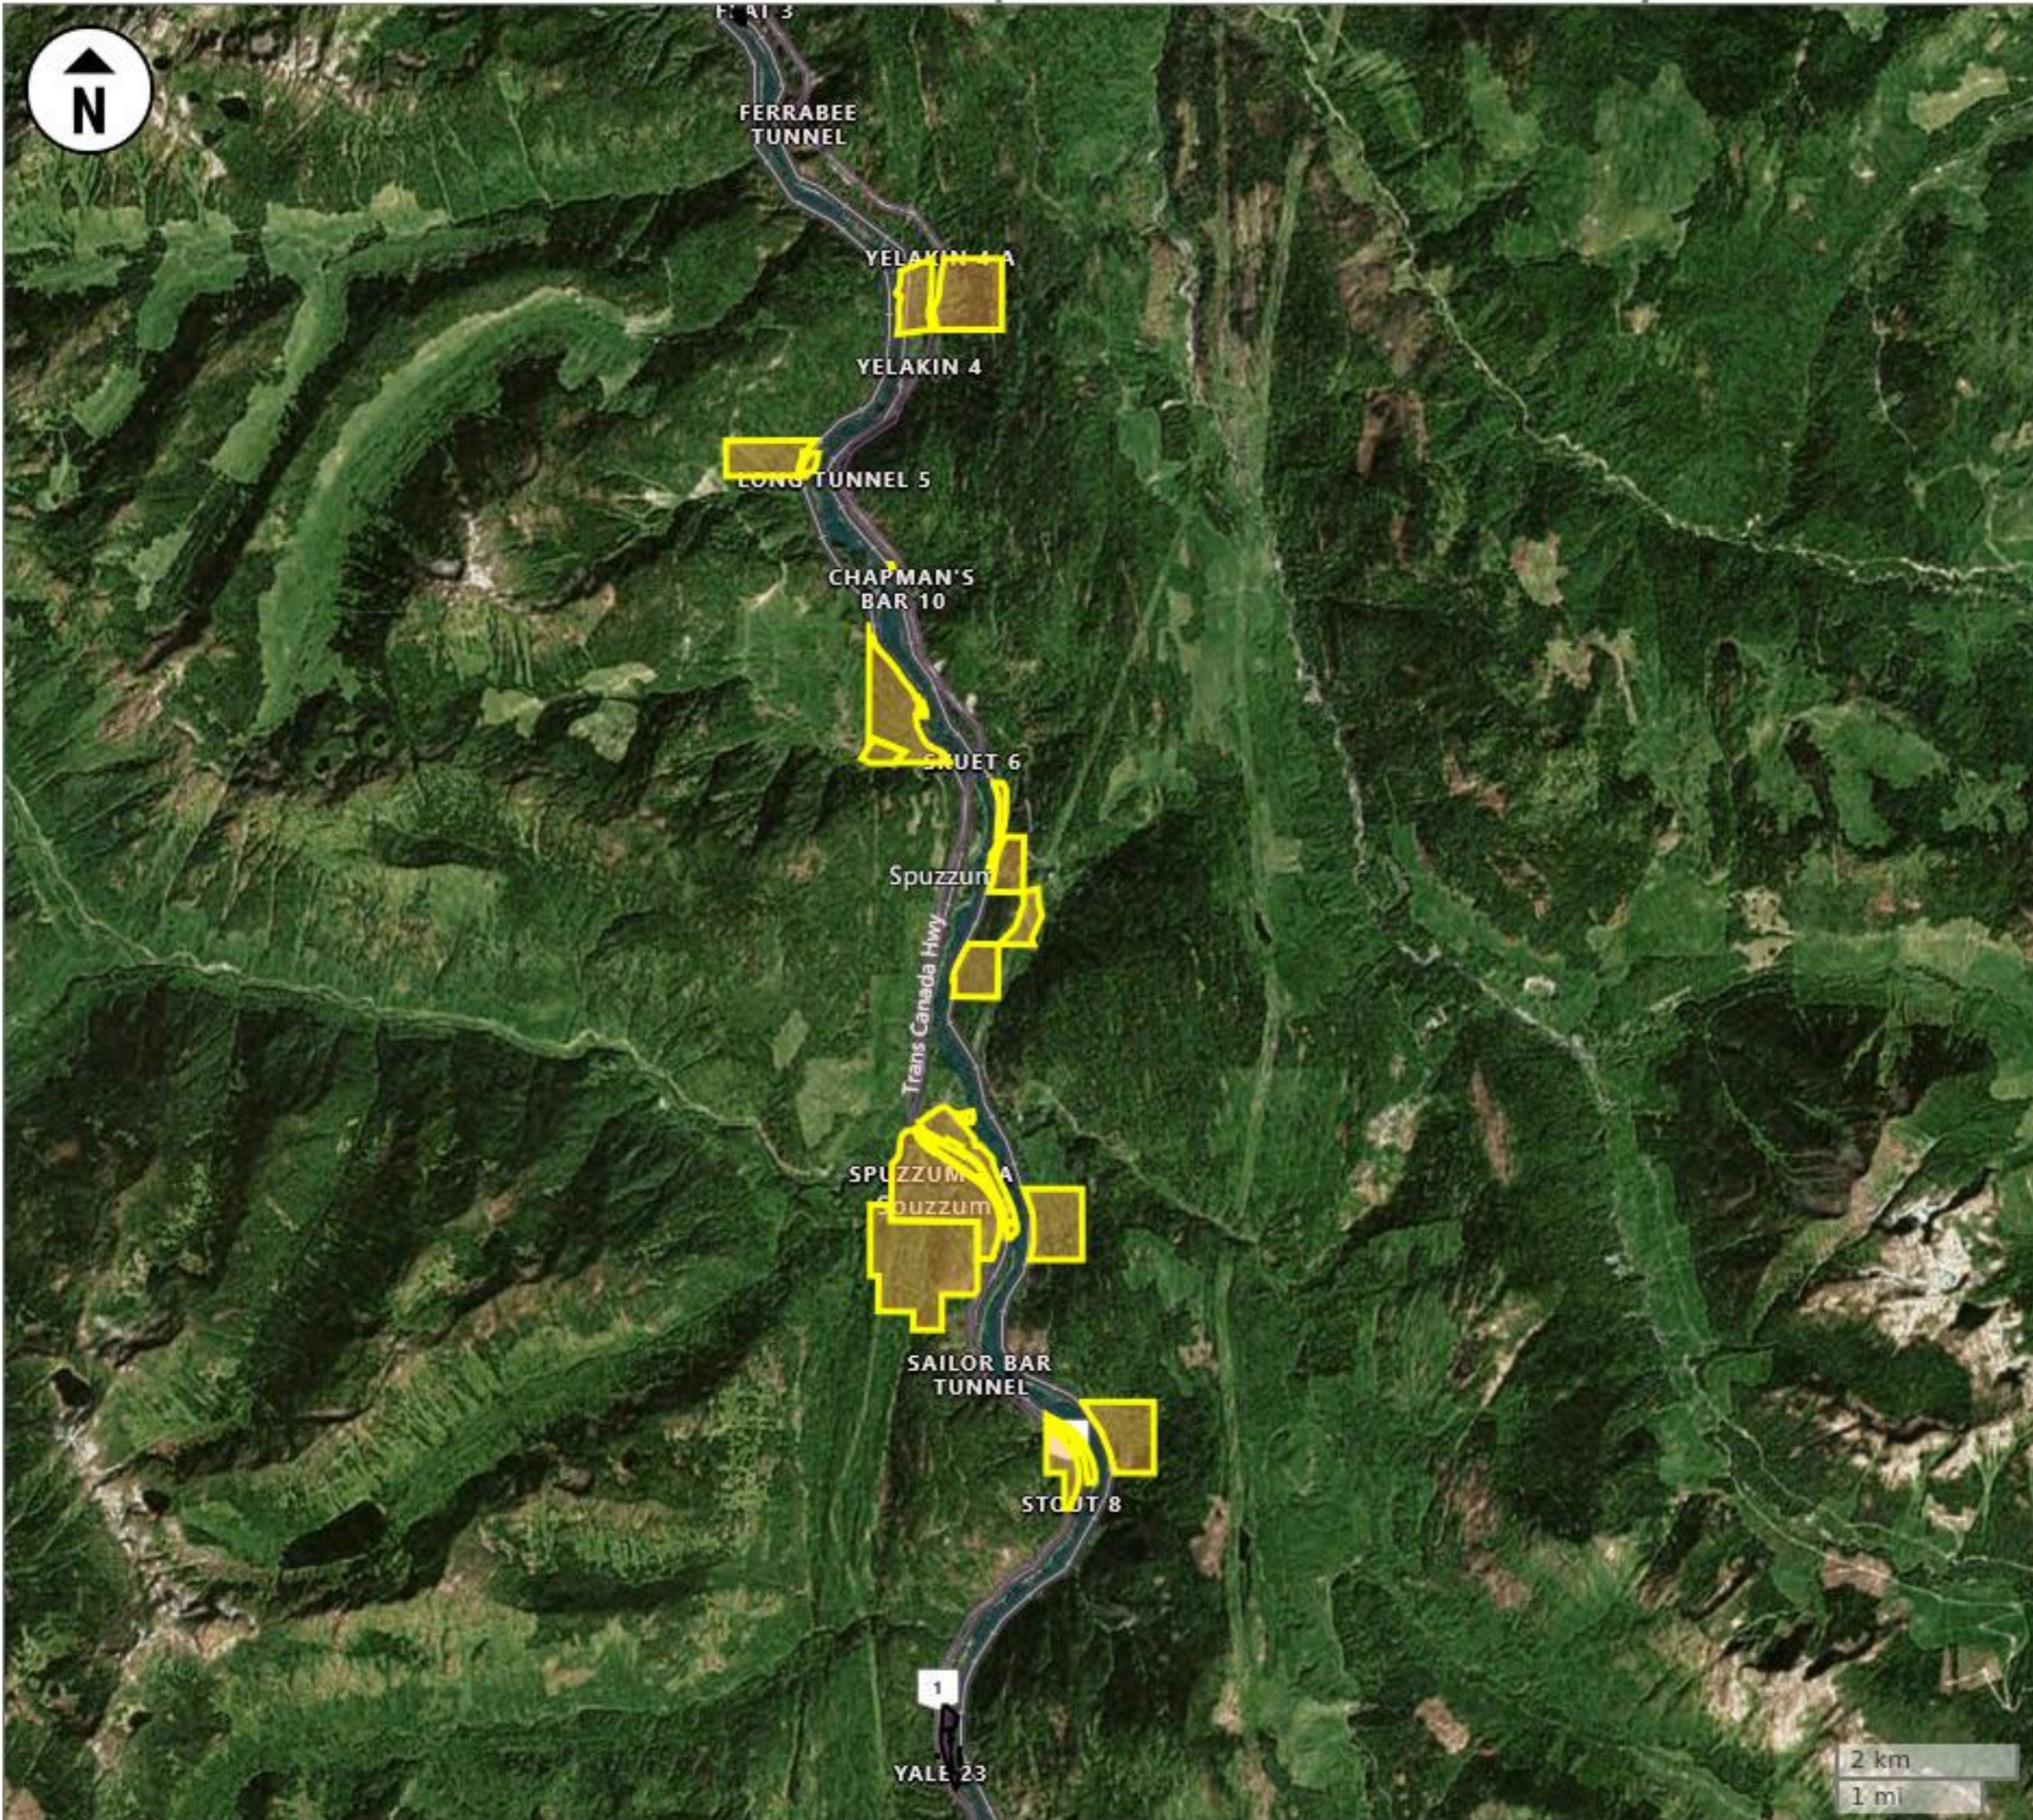

### Spuzzum First Nation - Location Map

#### LEGEND

-  16 feature(s):(Band Name contains 'Spuzzum')
-  First Nations Reserves