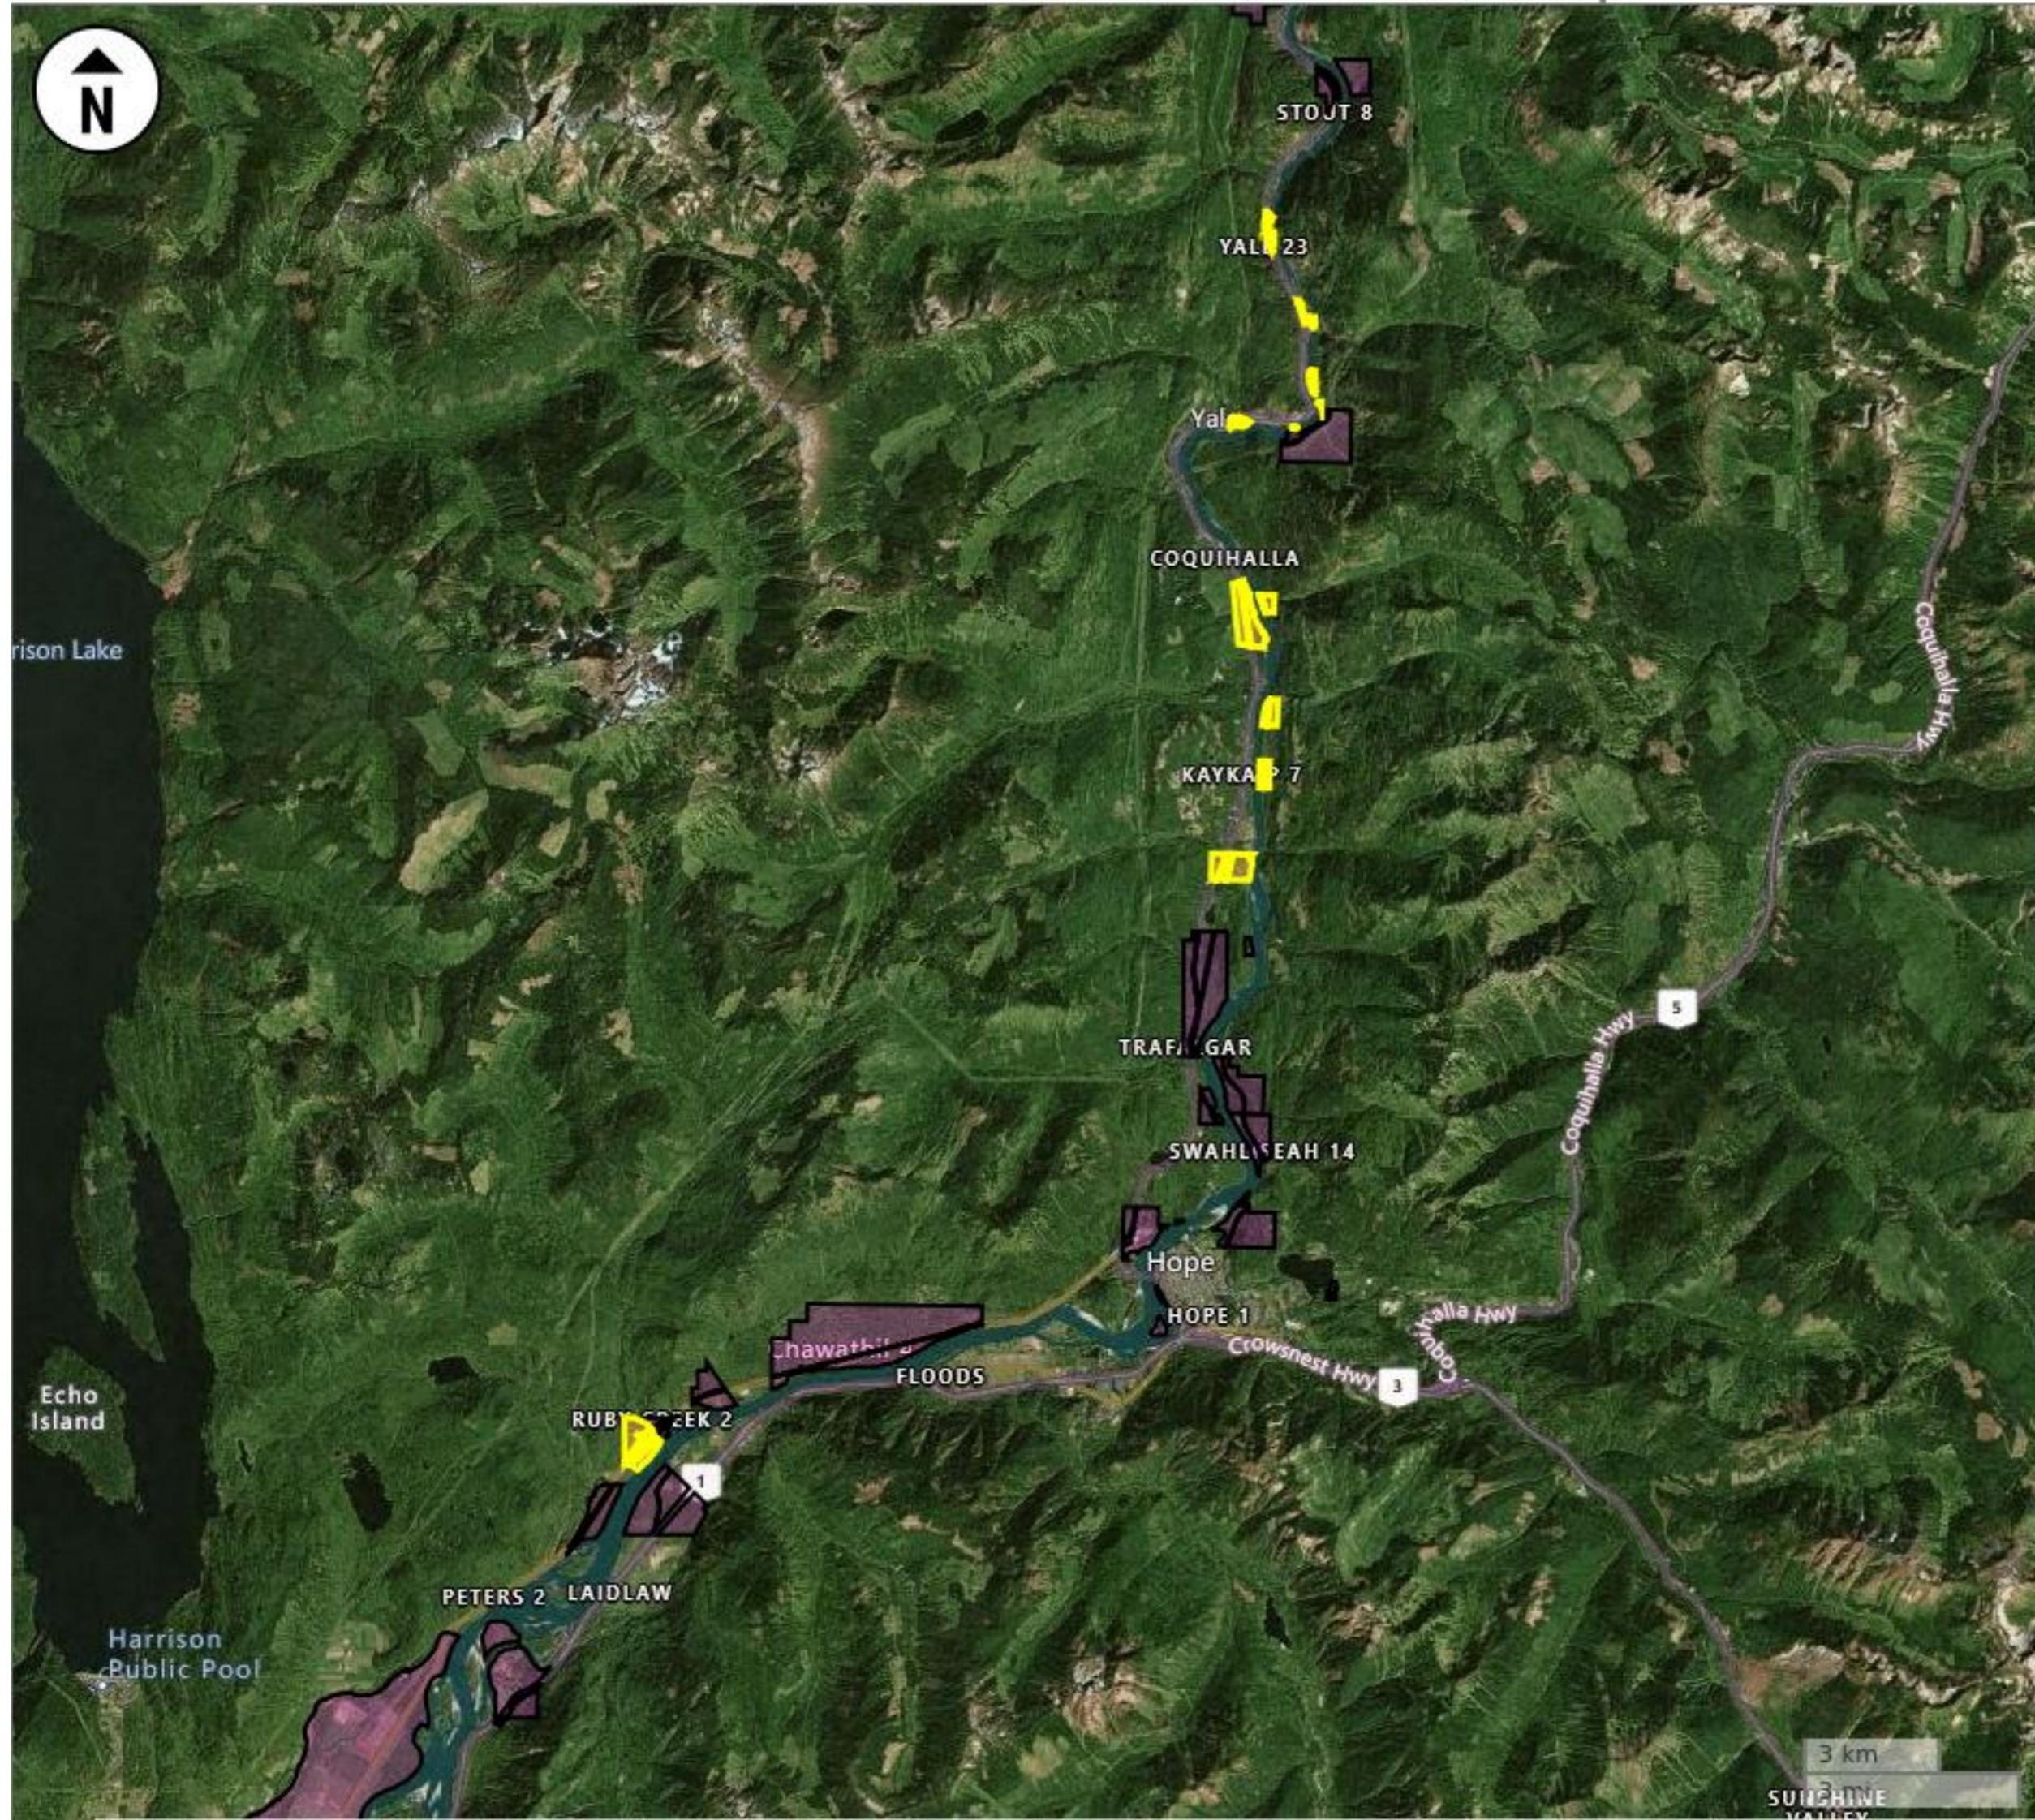

### Yale First Nation - Location Map

LEGEND

-  16 feature(s):(Band Name contains 'Yale')
-  First Nations Reserves