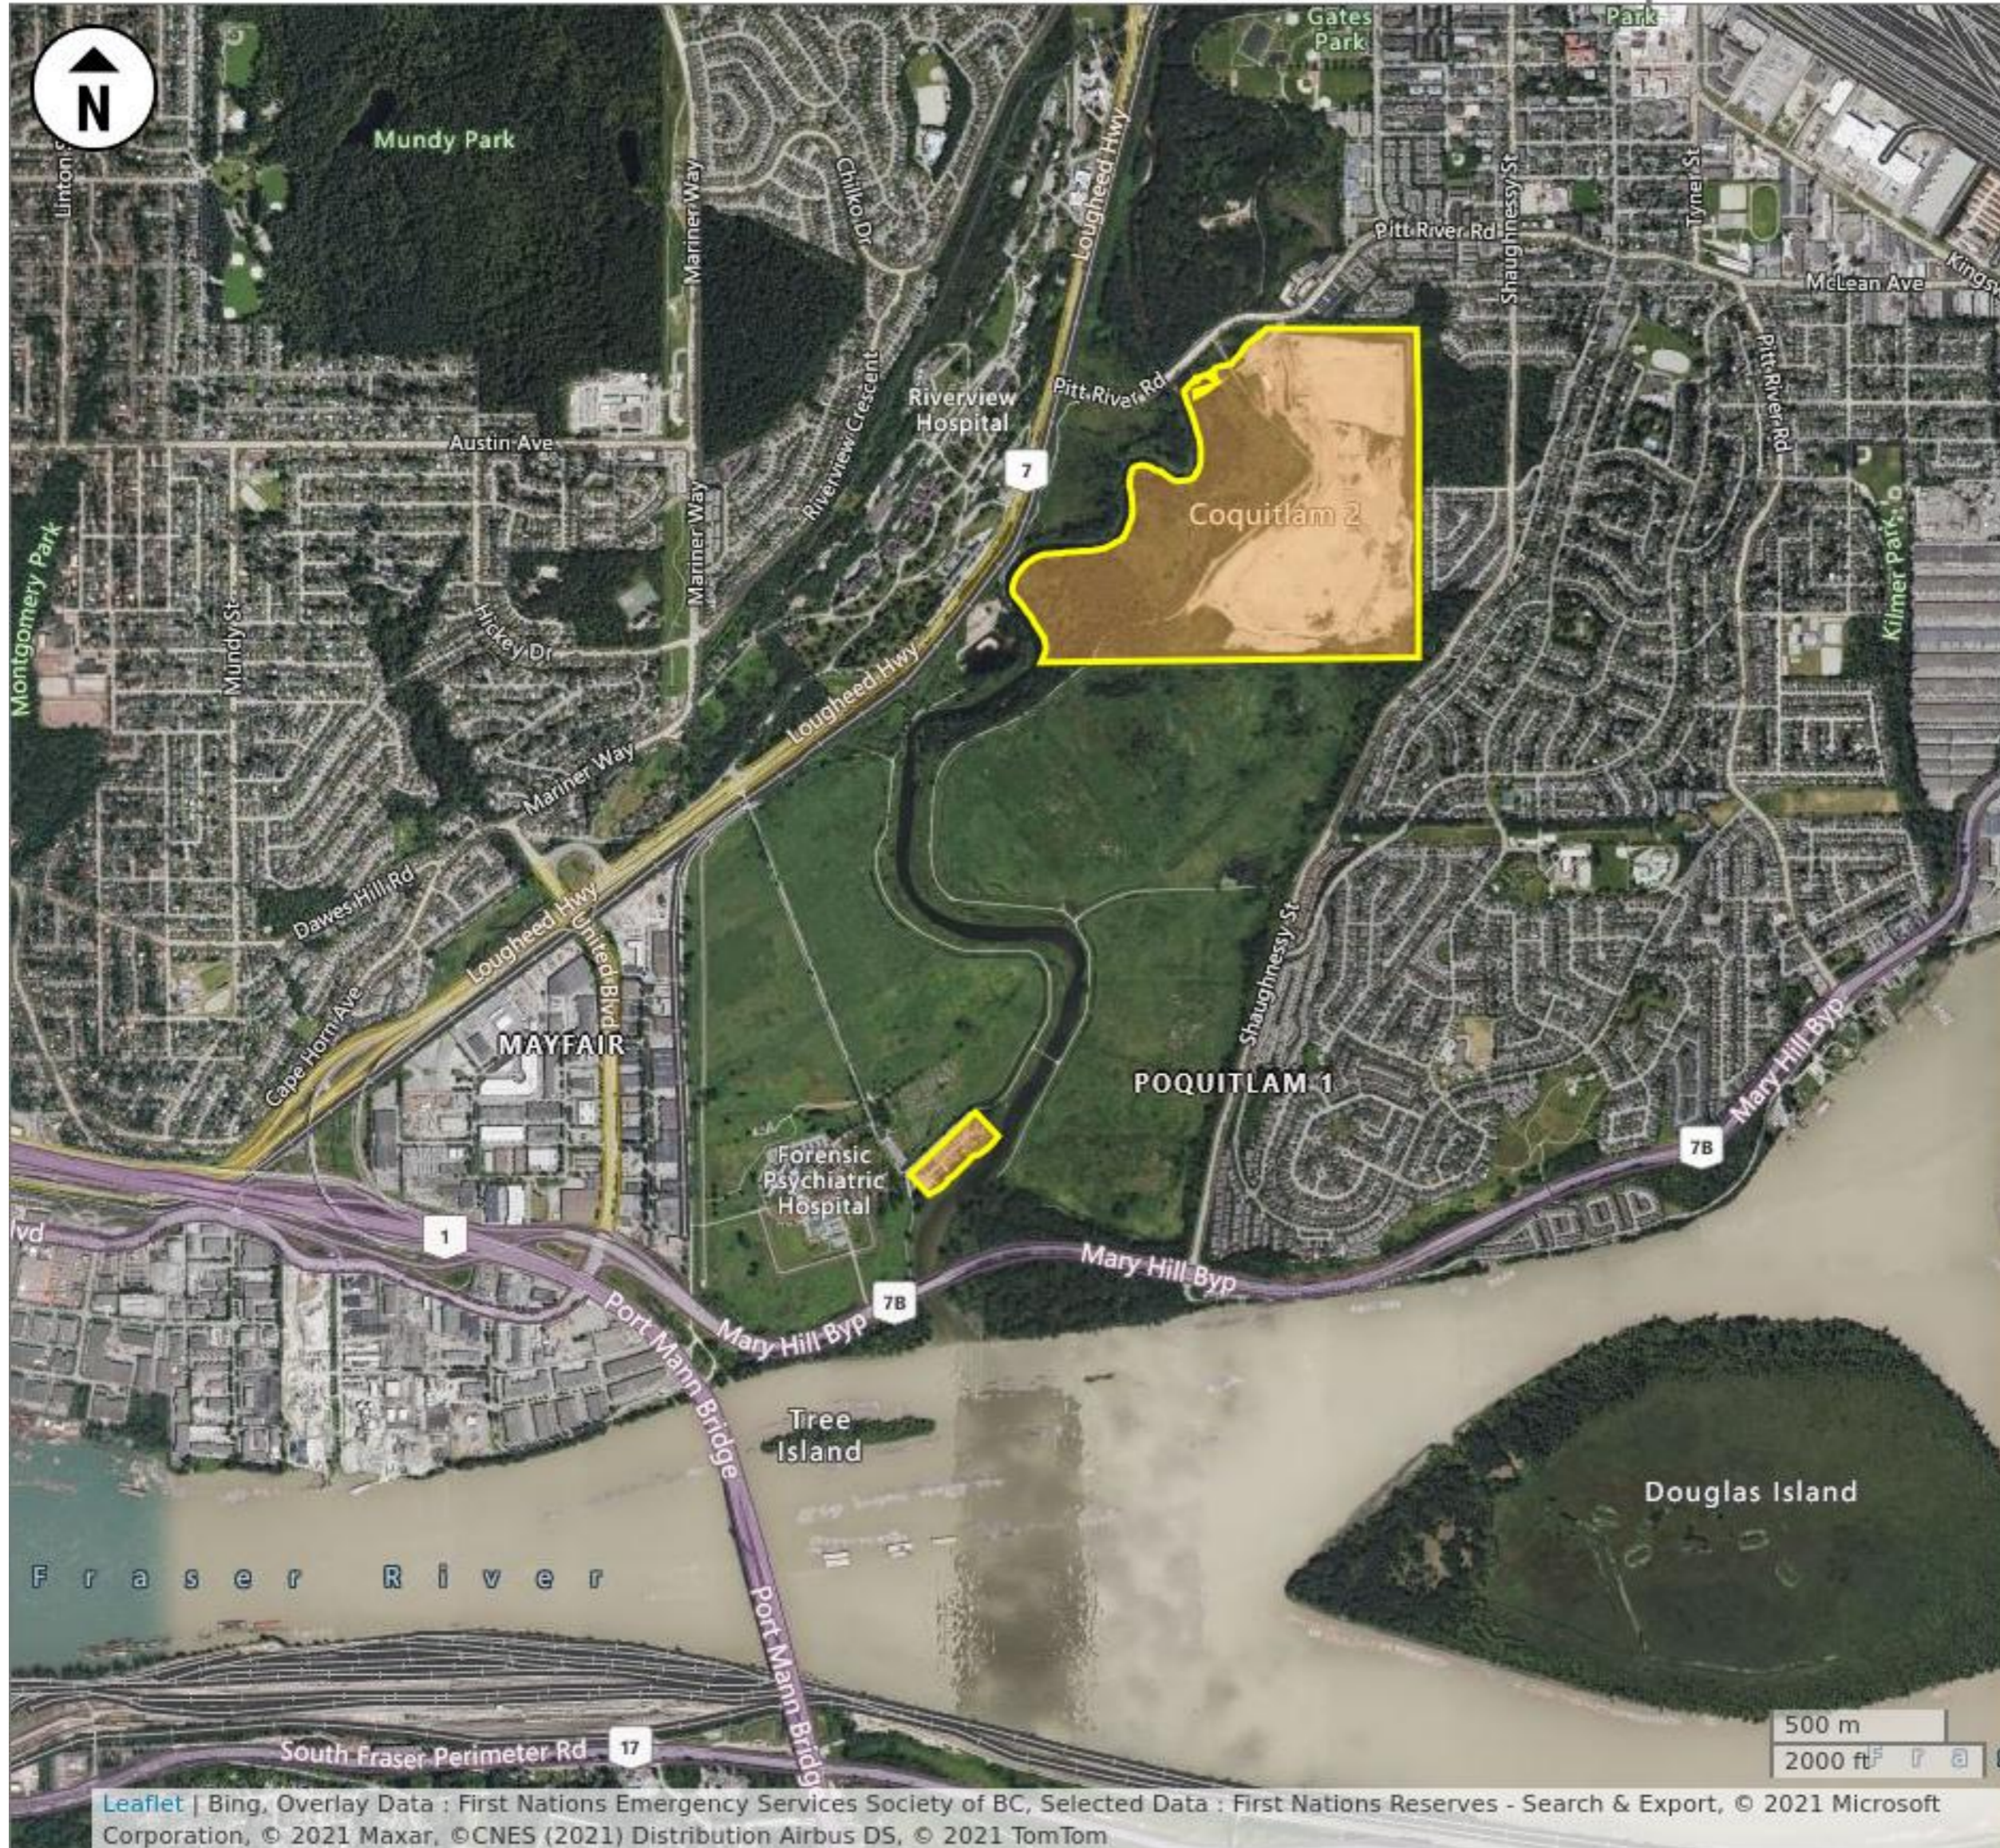

Kwikwetlem First Nation - Location Map

LEGEND

- 2 feature(s): (Band Name contains 'Kwikwetlem')
- First Nations Reserves

500 m
2000 ft