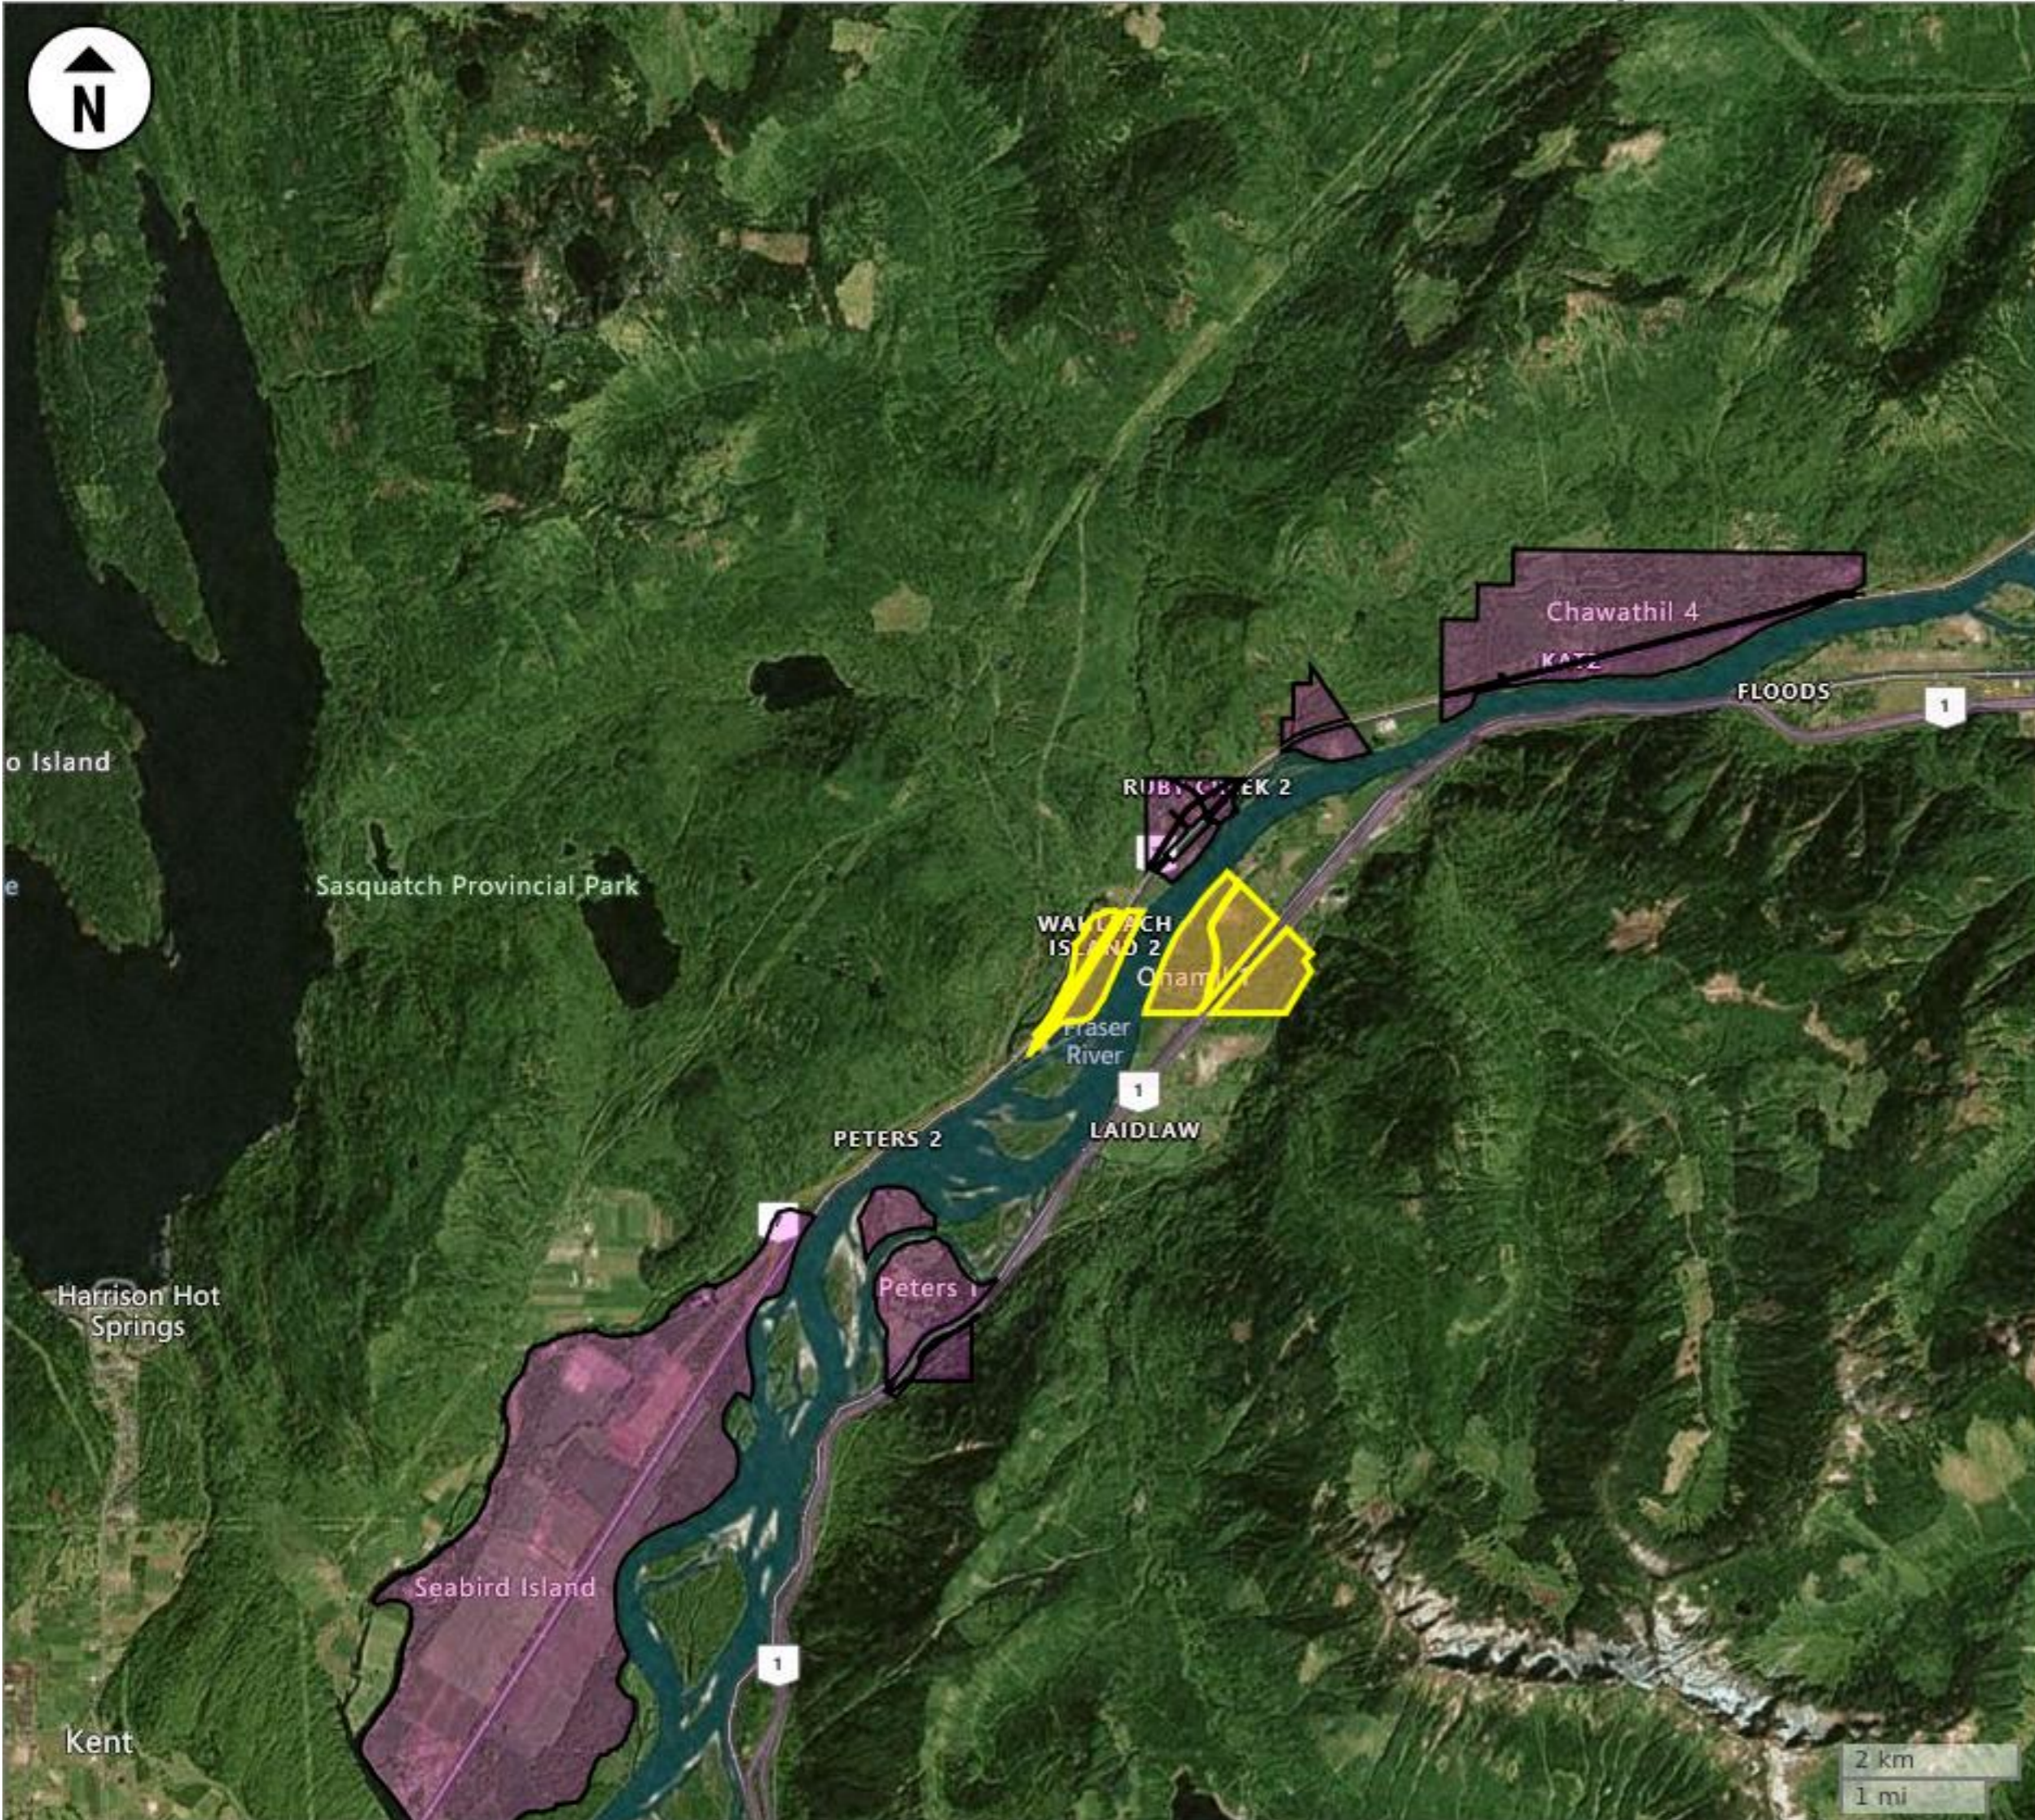

Shxw'ow'hamel FN - Location Map

LEGEND

-  4 feature(s):(Band Name contains 'Shxw'ow'hamel')
-  First Nations Reserves

2 km
1 mi