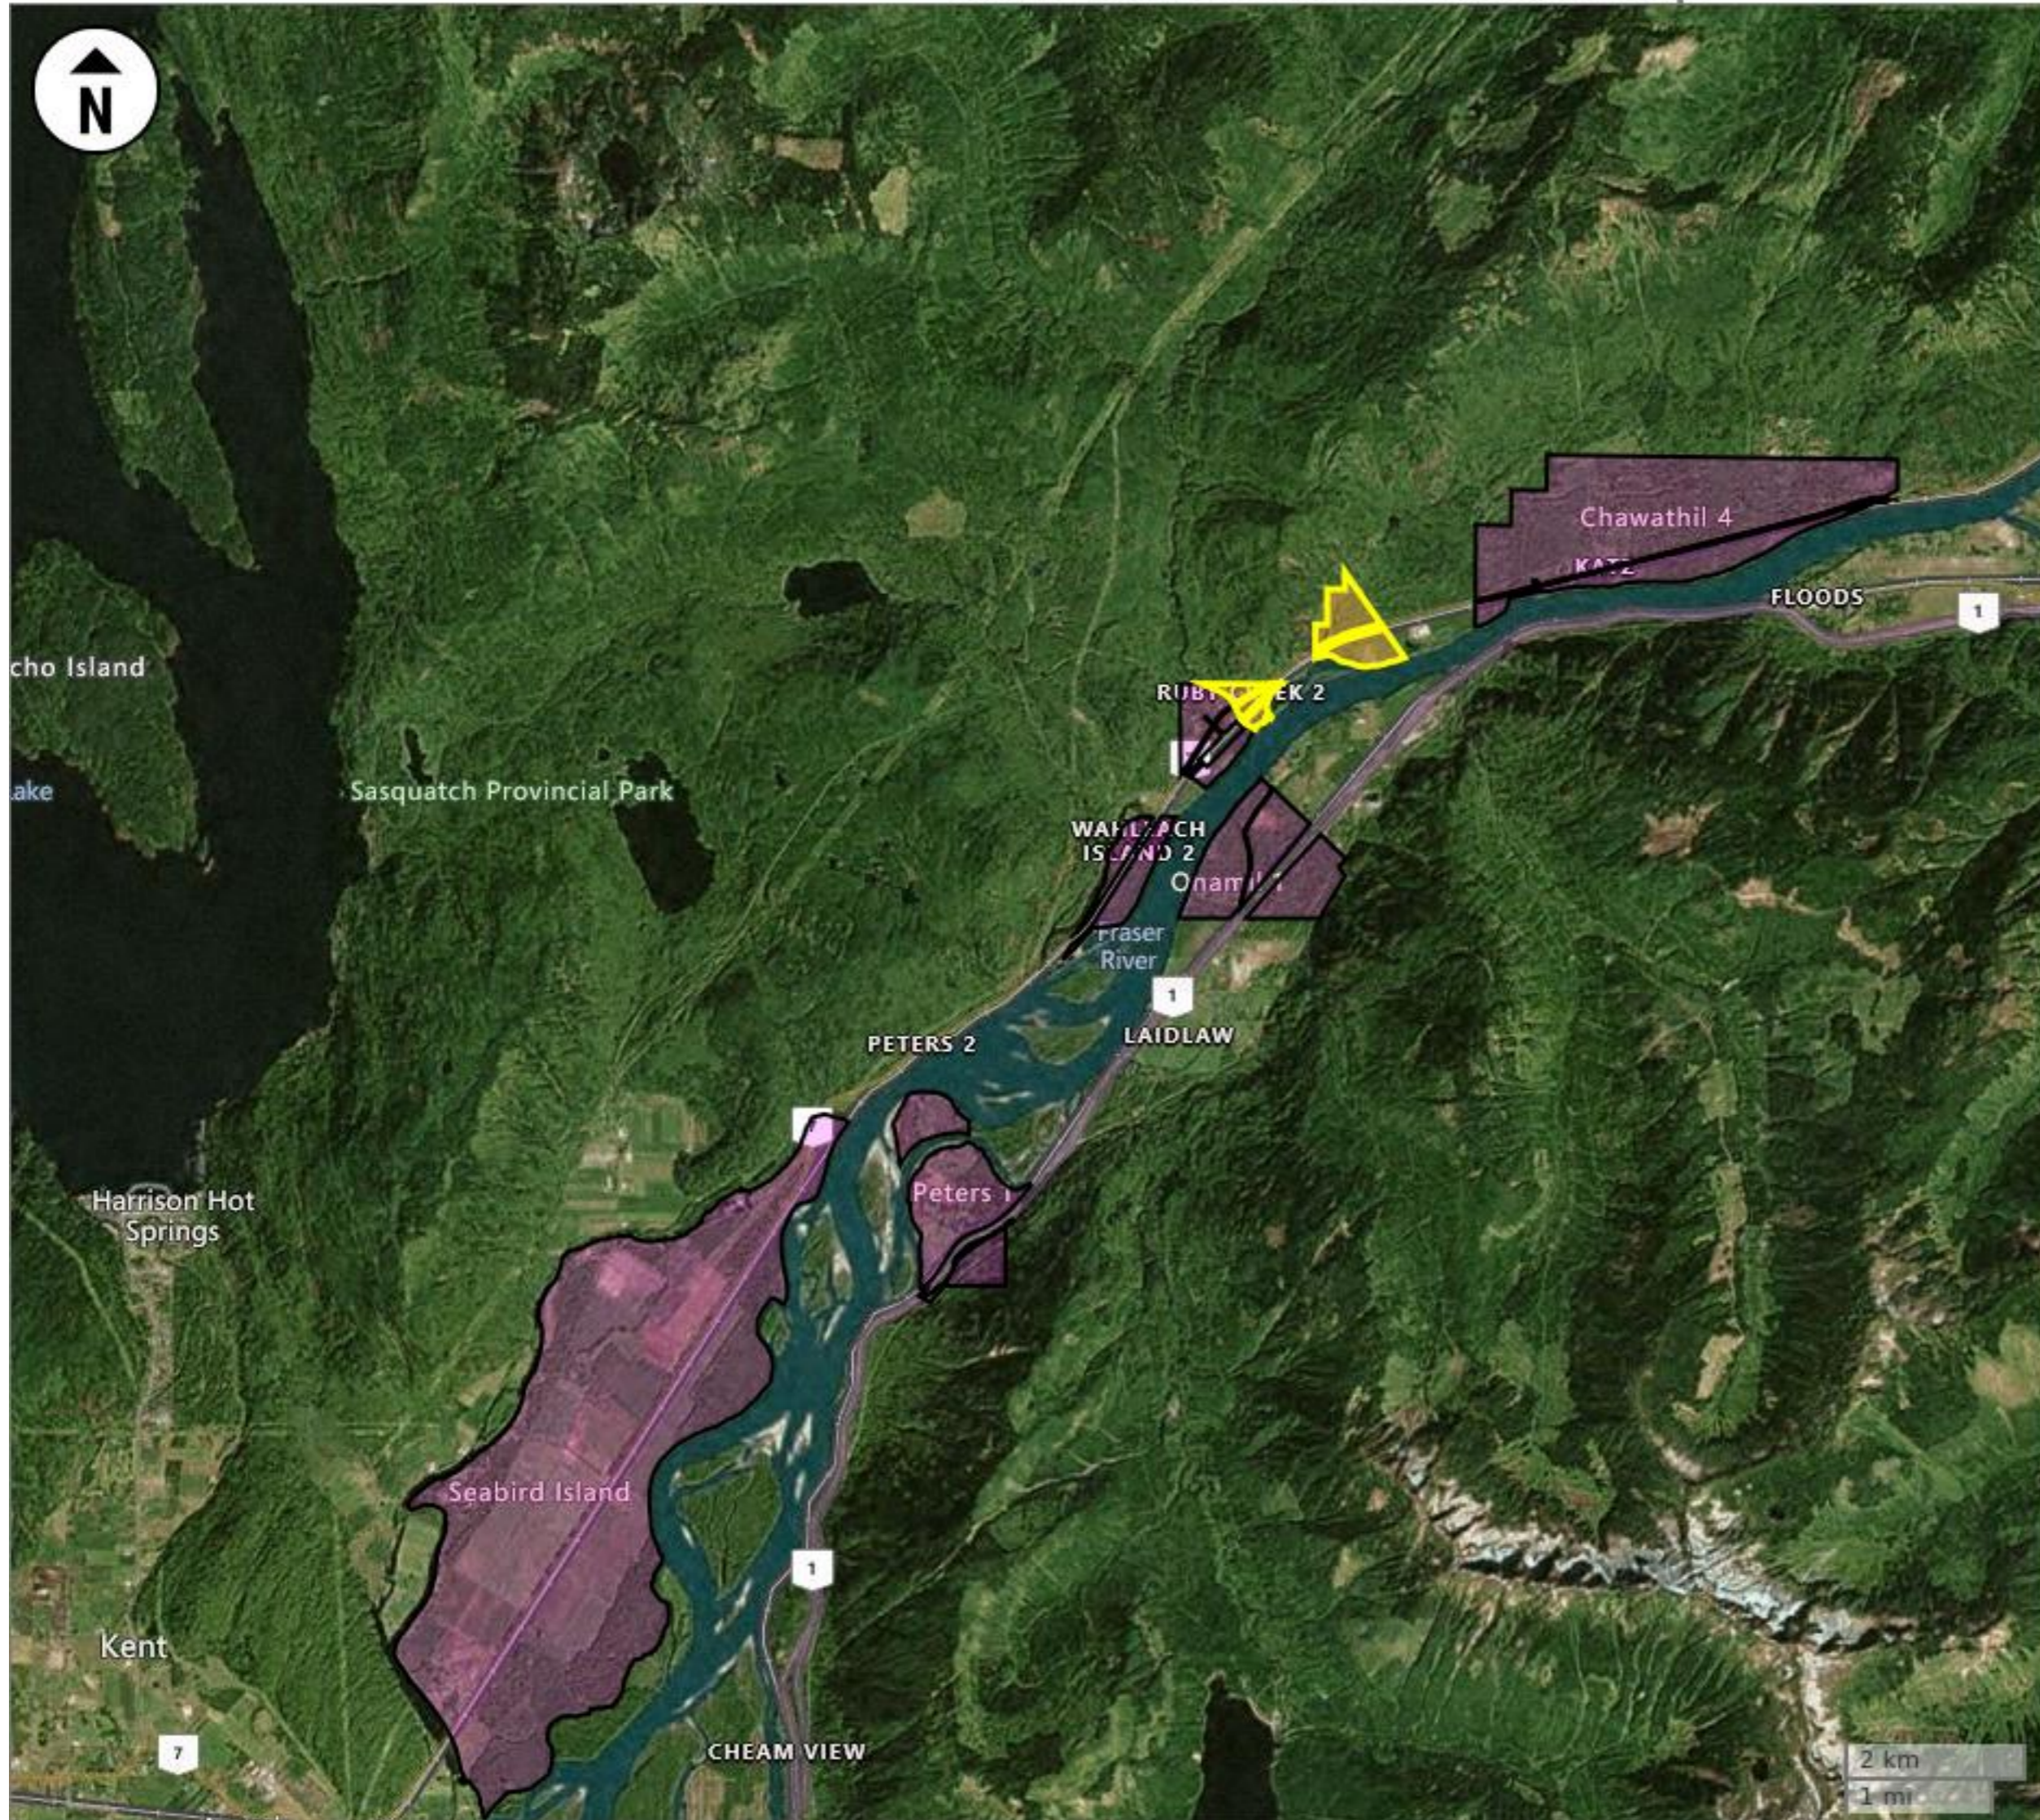

Skawahlook First Nation - Location Map

LEGEND

- 3 feature(s):(Band Name contains 'Skawahlook')
- First Nations Reserves