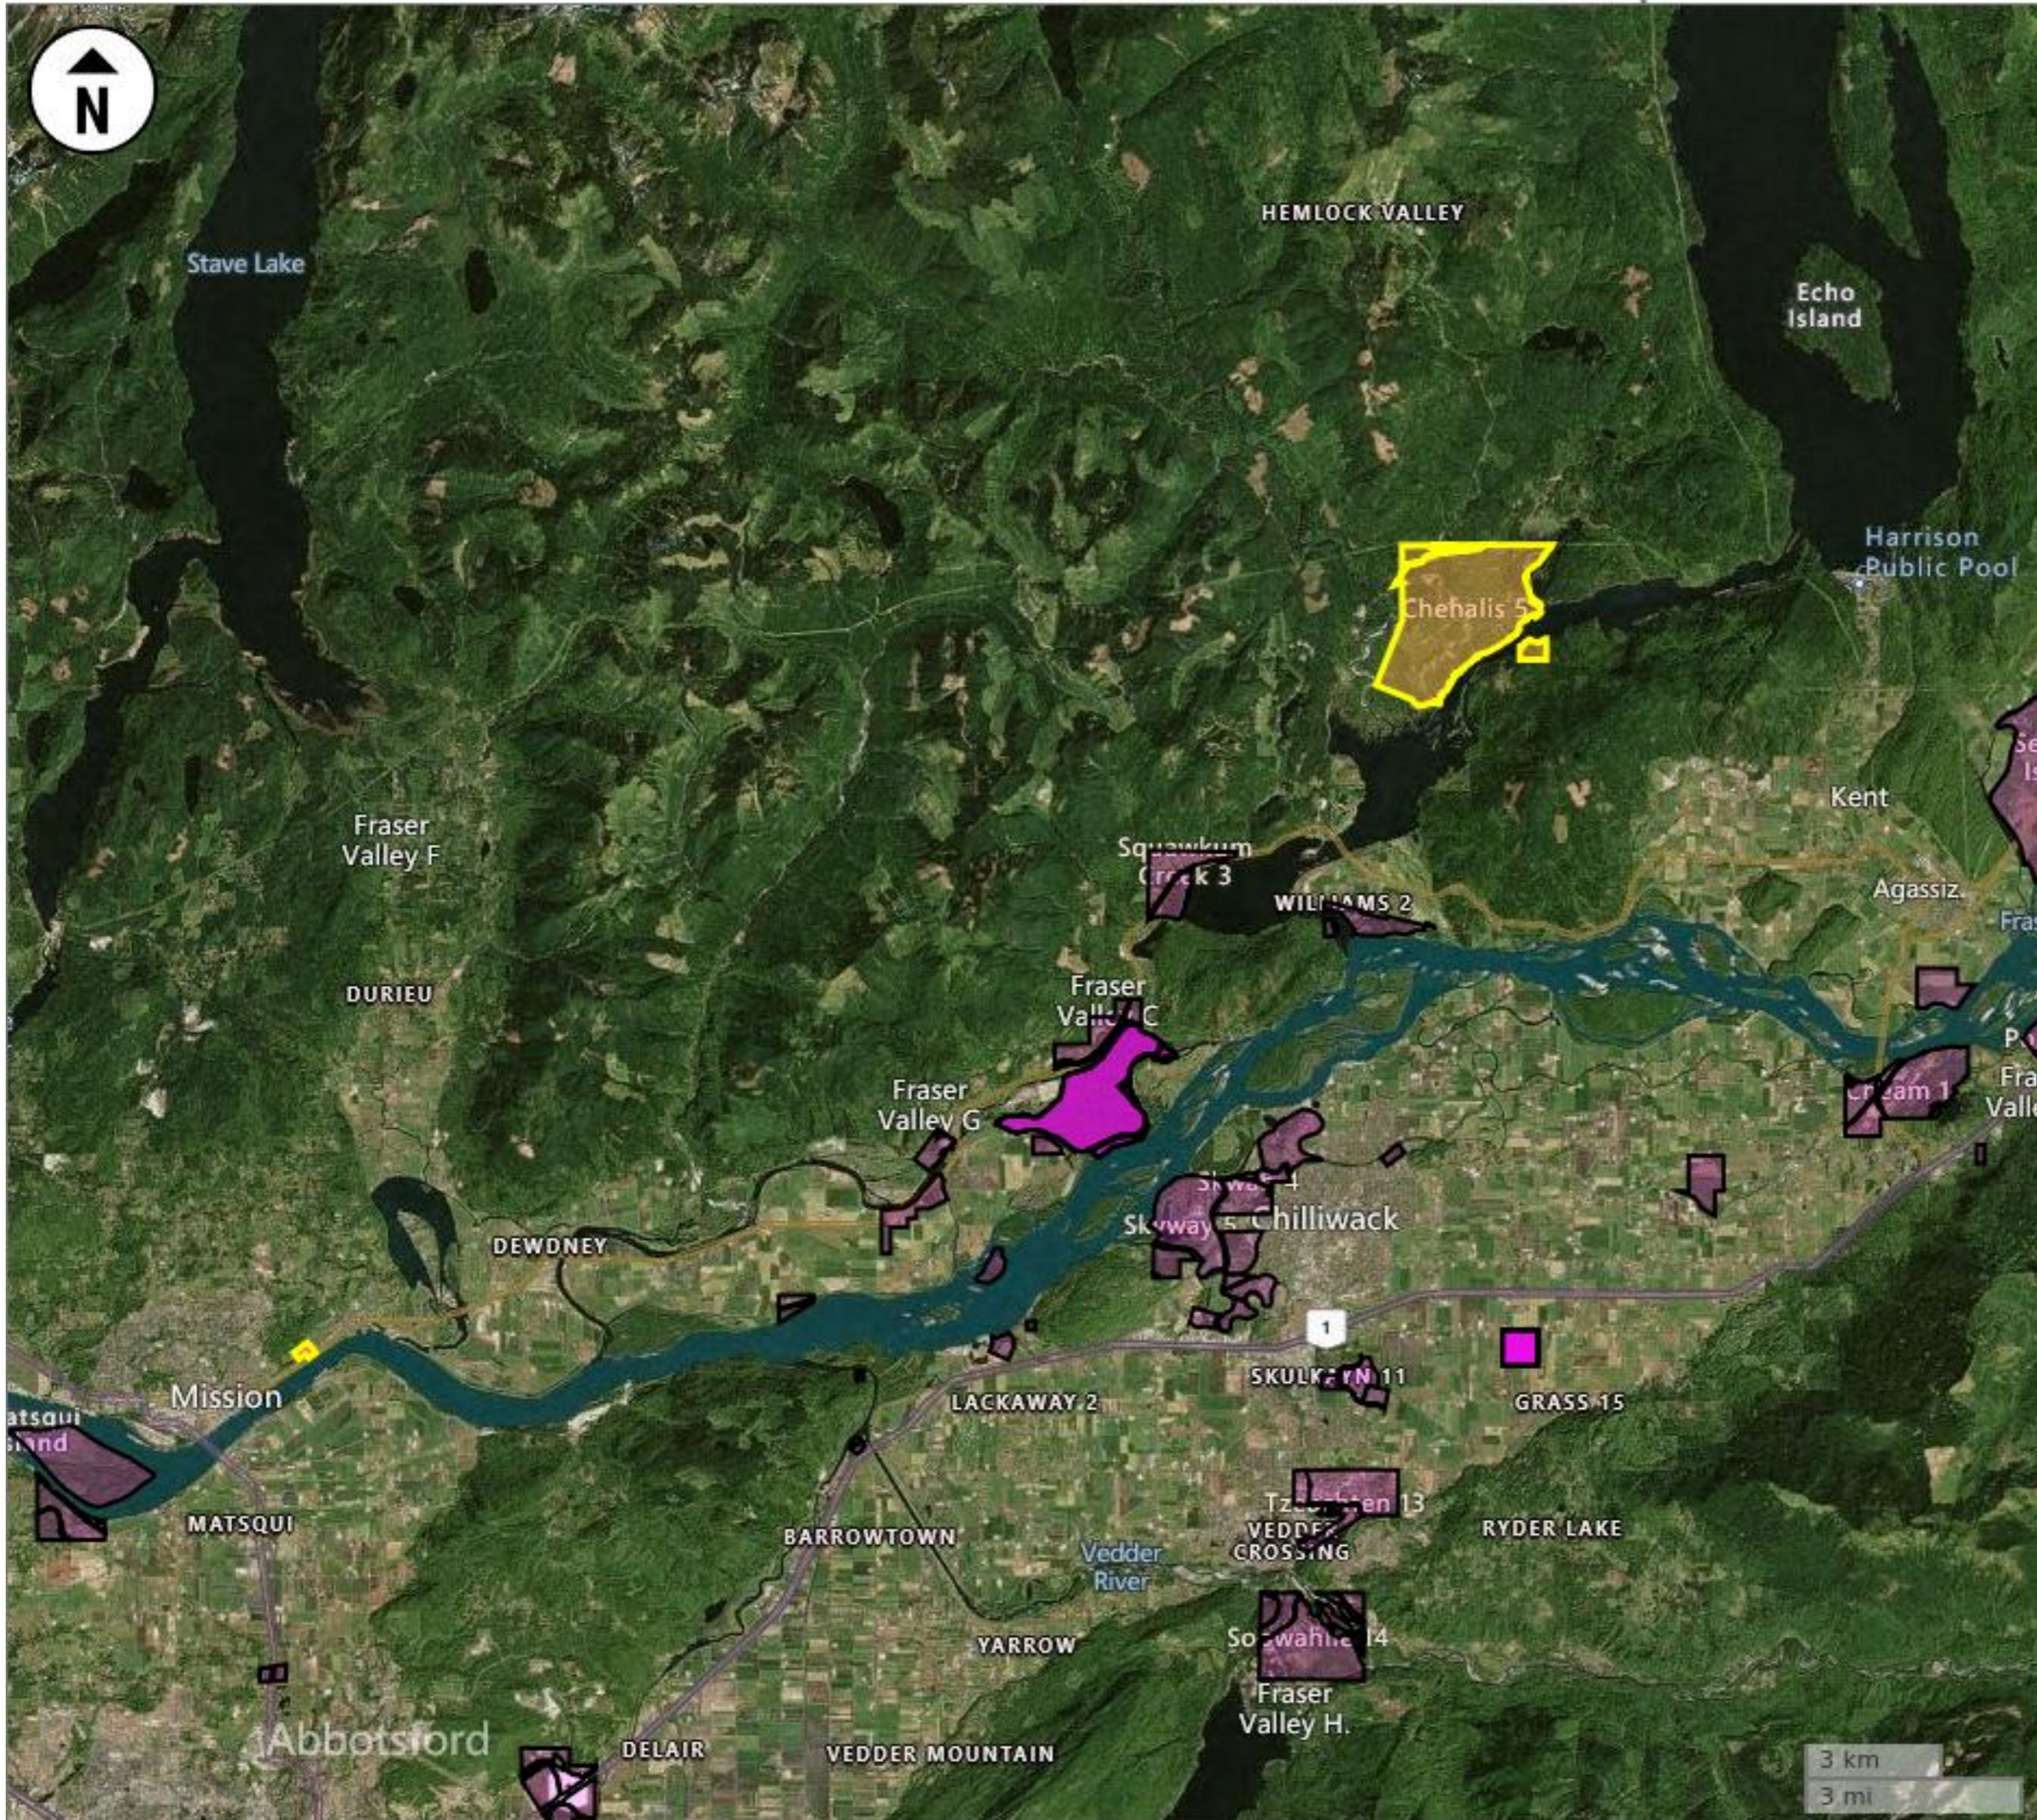

Sts'ailes First Nation - Location Map

LEGEND

- 3 feature(s): (Band Name contains 'Sts'ailes')
- First Nations Reserves